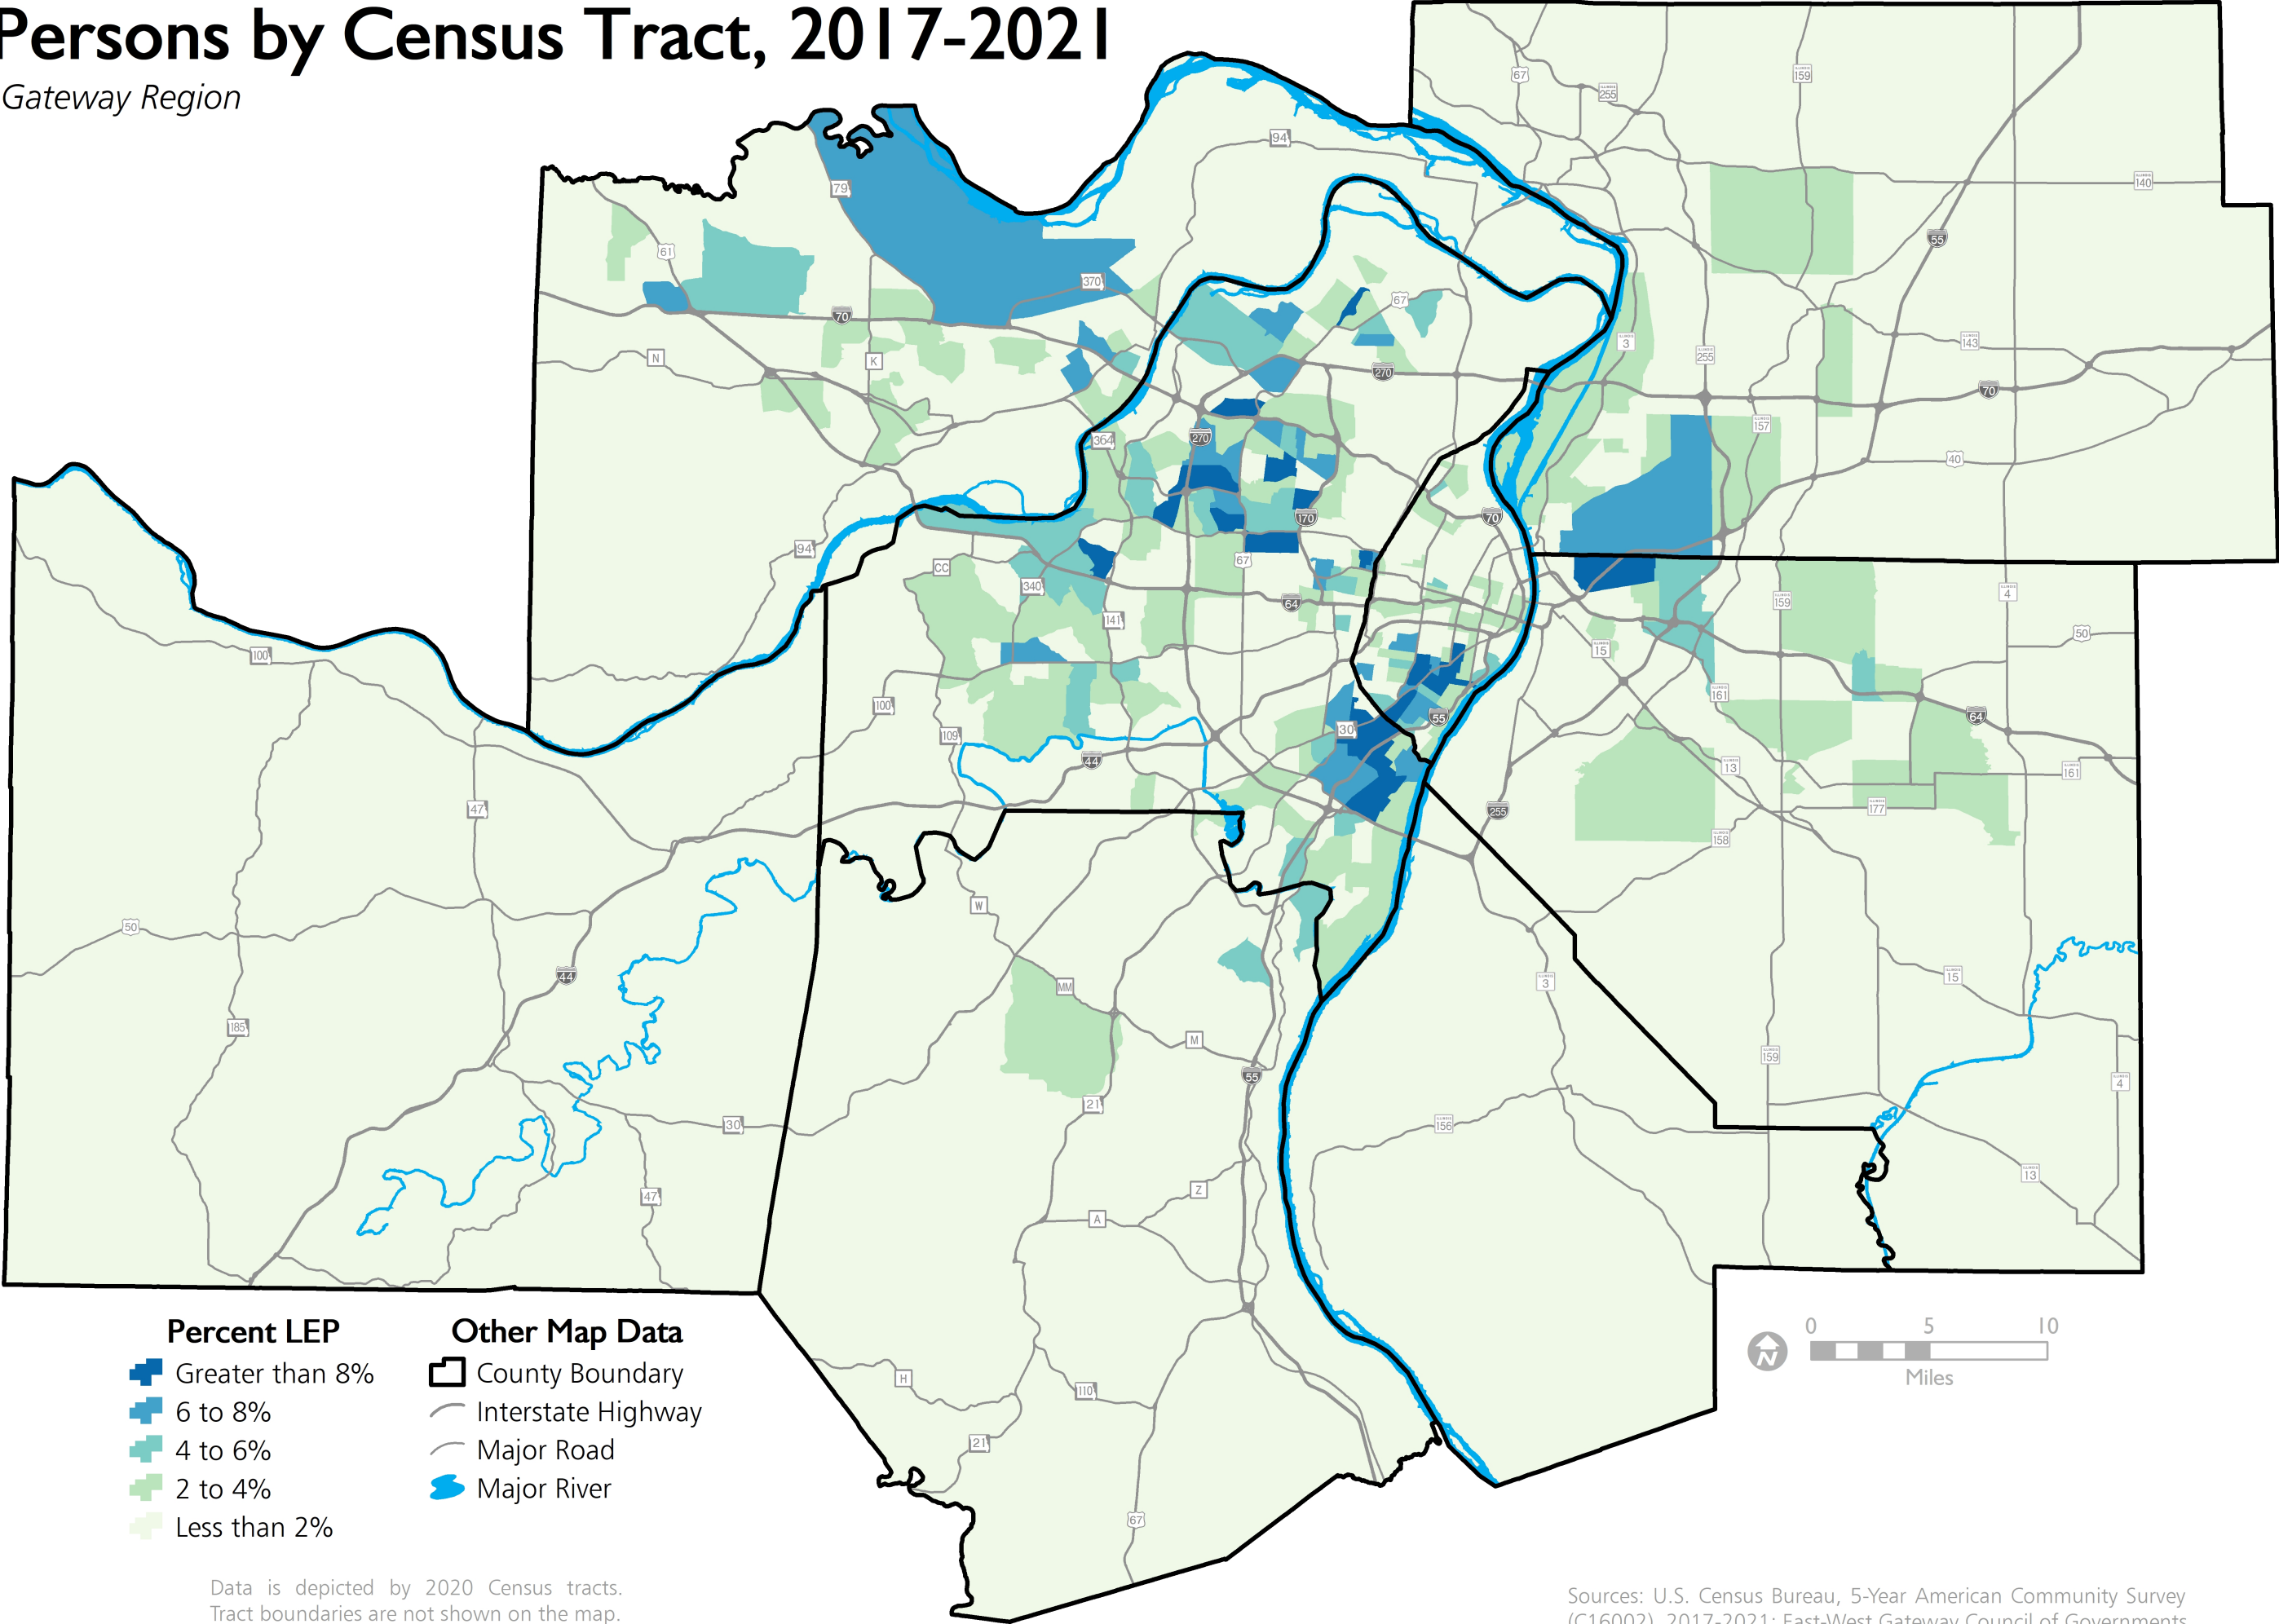

# LEP Persons by Census Tract, 2017-2021

East-West Gateway Region

Data is depicted by 2020 Census tracts. Tract boundaries are not shown on the map.

Sources: U.S. Census Bureau, 5-Year American Community Survey (C16002), 2017-2021; East-West Gateway Council of Governments