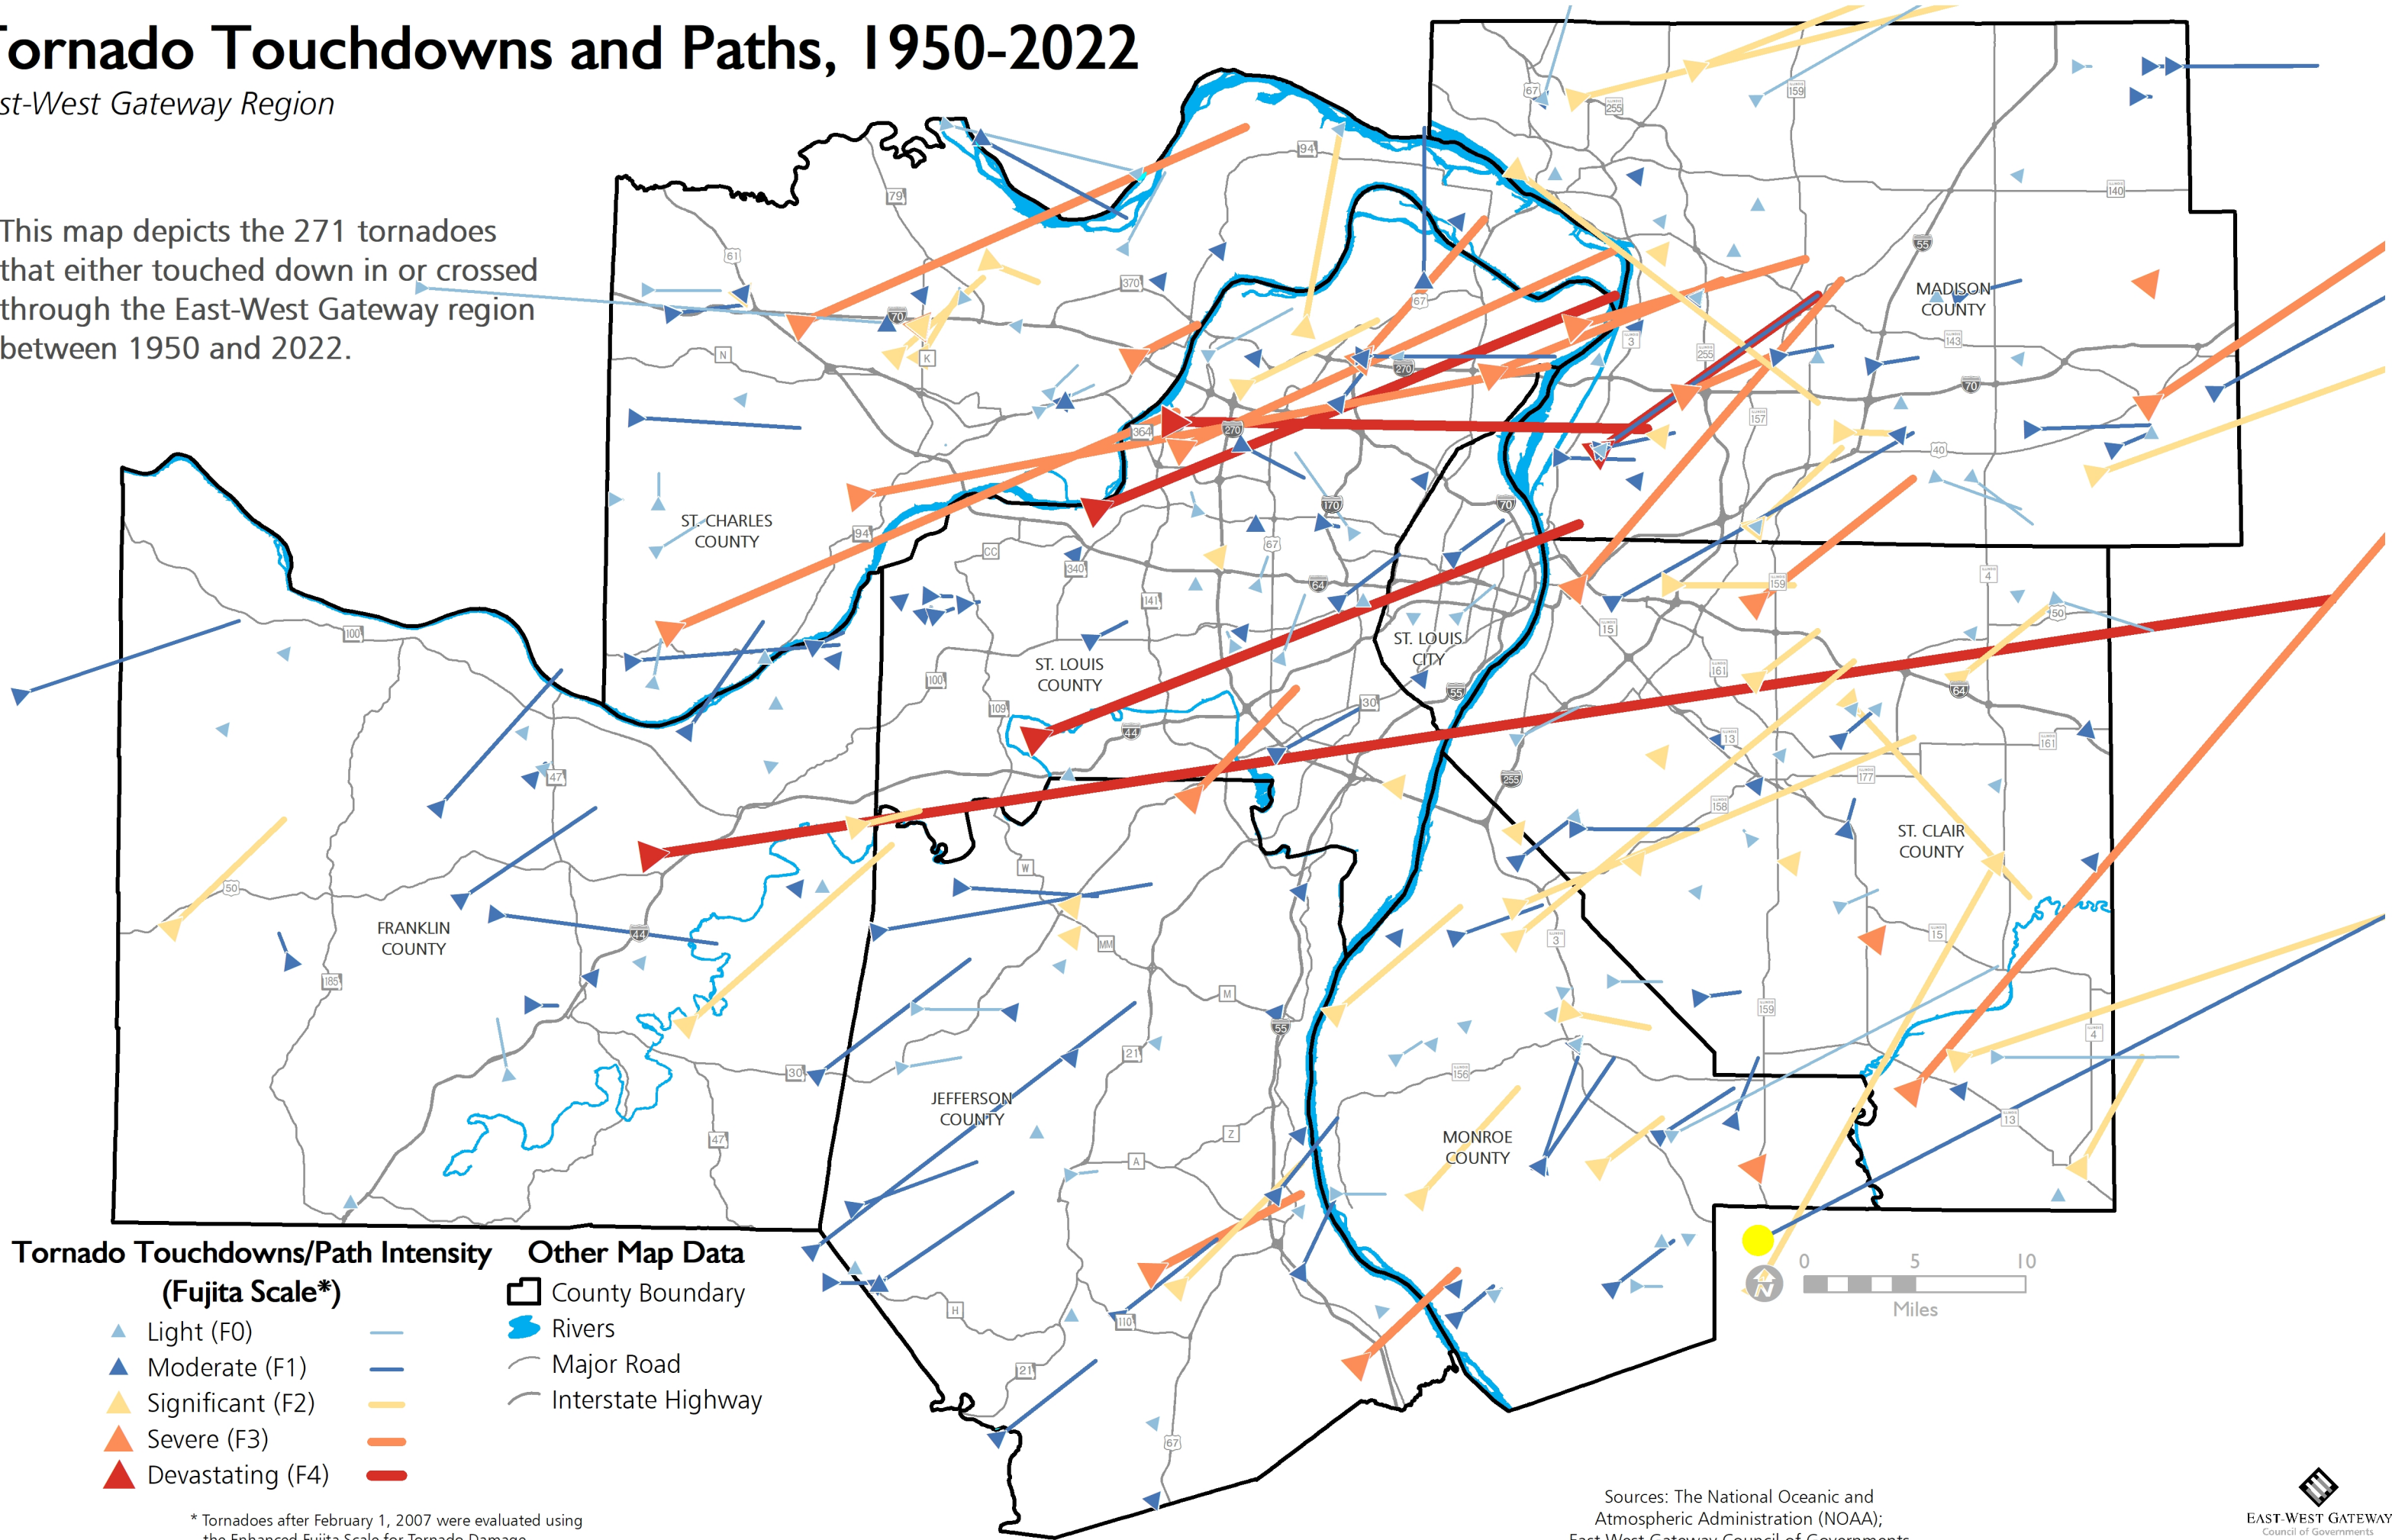

Tornado Touchdowns and Paths, 1950-2022

East-West Gateway Region

This map depicts the 271 tornadoes that either touched down in or crossed through the East-West Gateway region between 1950 and 2022.

* Tornadoes after February 1, 2007 were evaluated using the Enhanced Fujita Scale for Tornado Damage.

Sources: The National Oceanic and Atmospheric Administration (NOAA); East-West Gateway Council of Governments