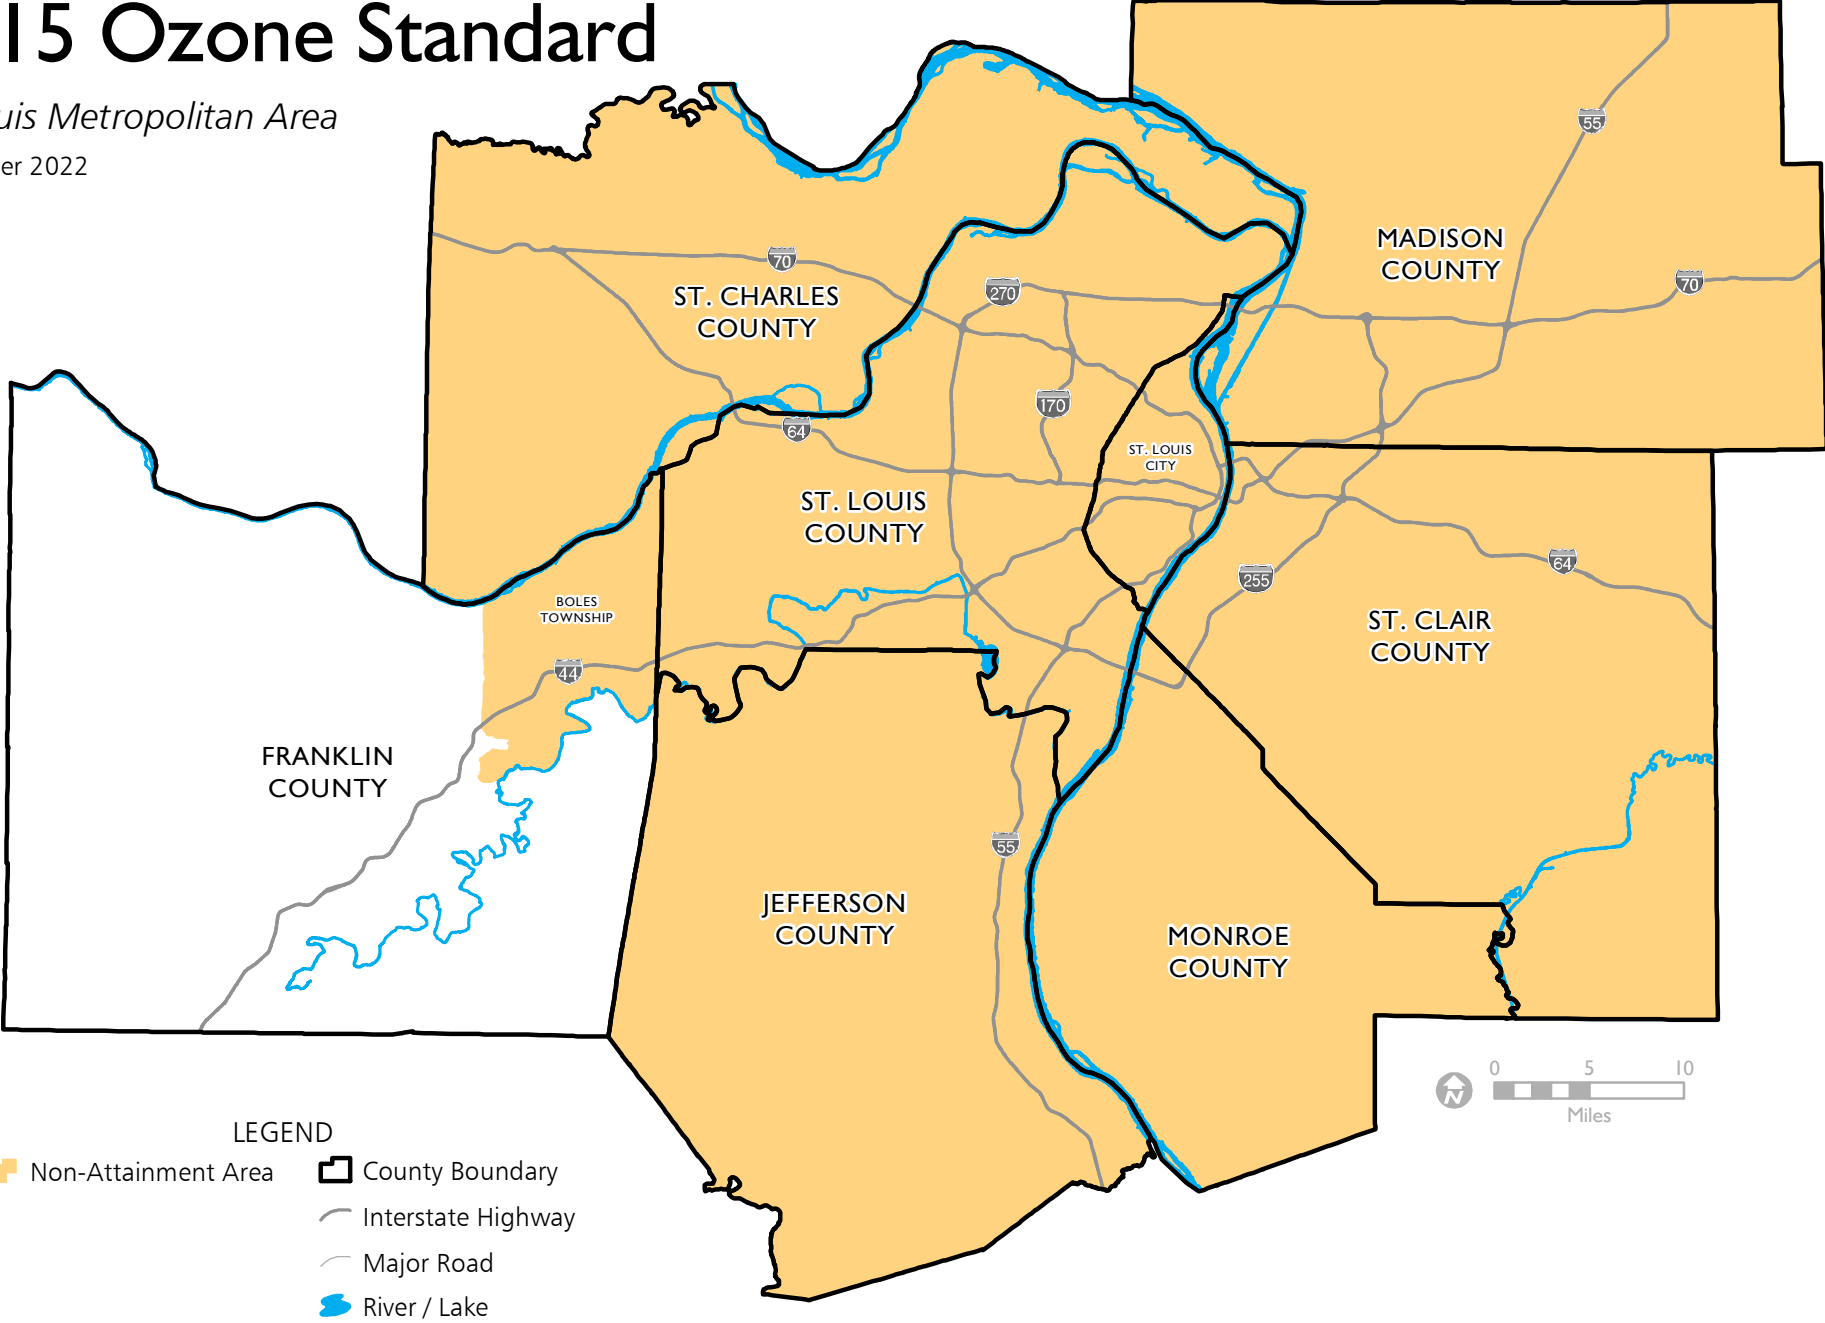

# Non-Attainment Area 2015 Ozone Standard

St. Louis Metropolitan Area  
November 2022

### LEGEND

- Non-Attainment Area
- County Boundary
- Interstate Highway
- Major Road
- River / Lake

Sources: East-West Gateway Council of Governments