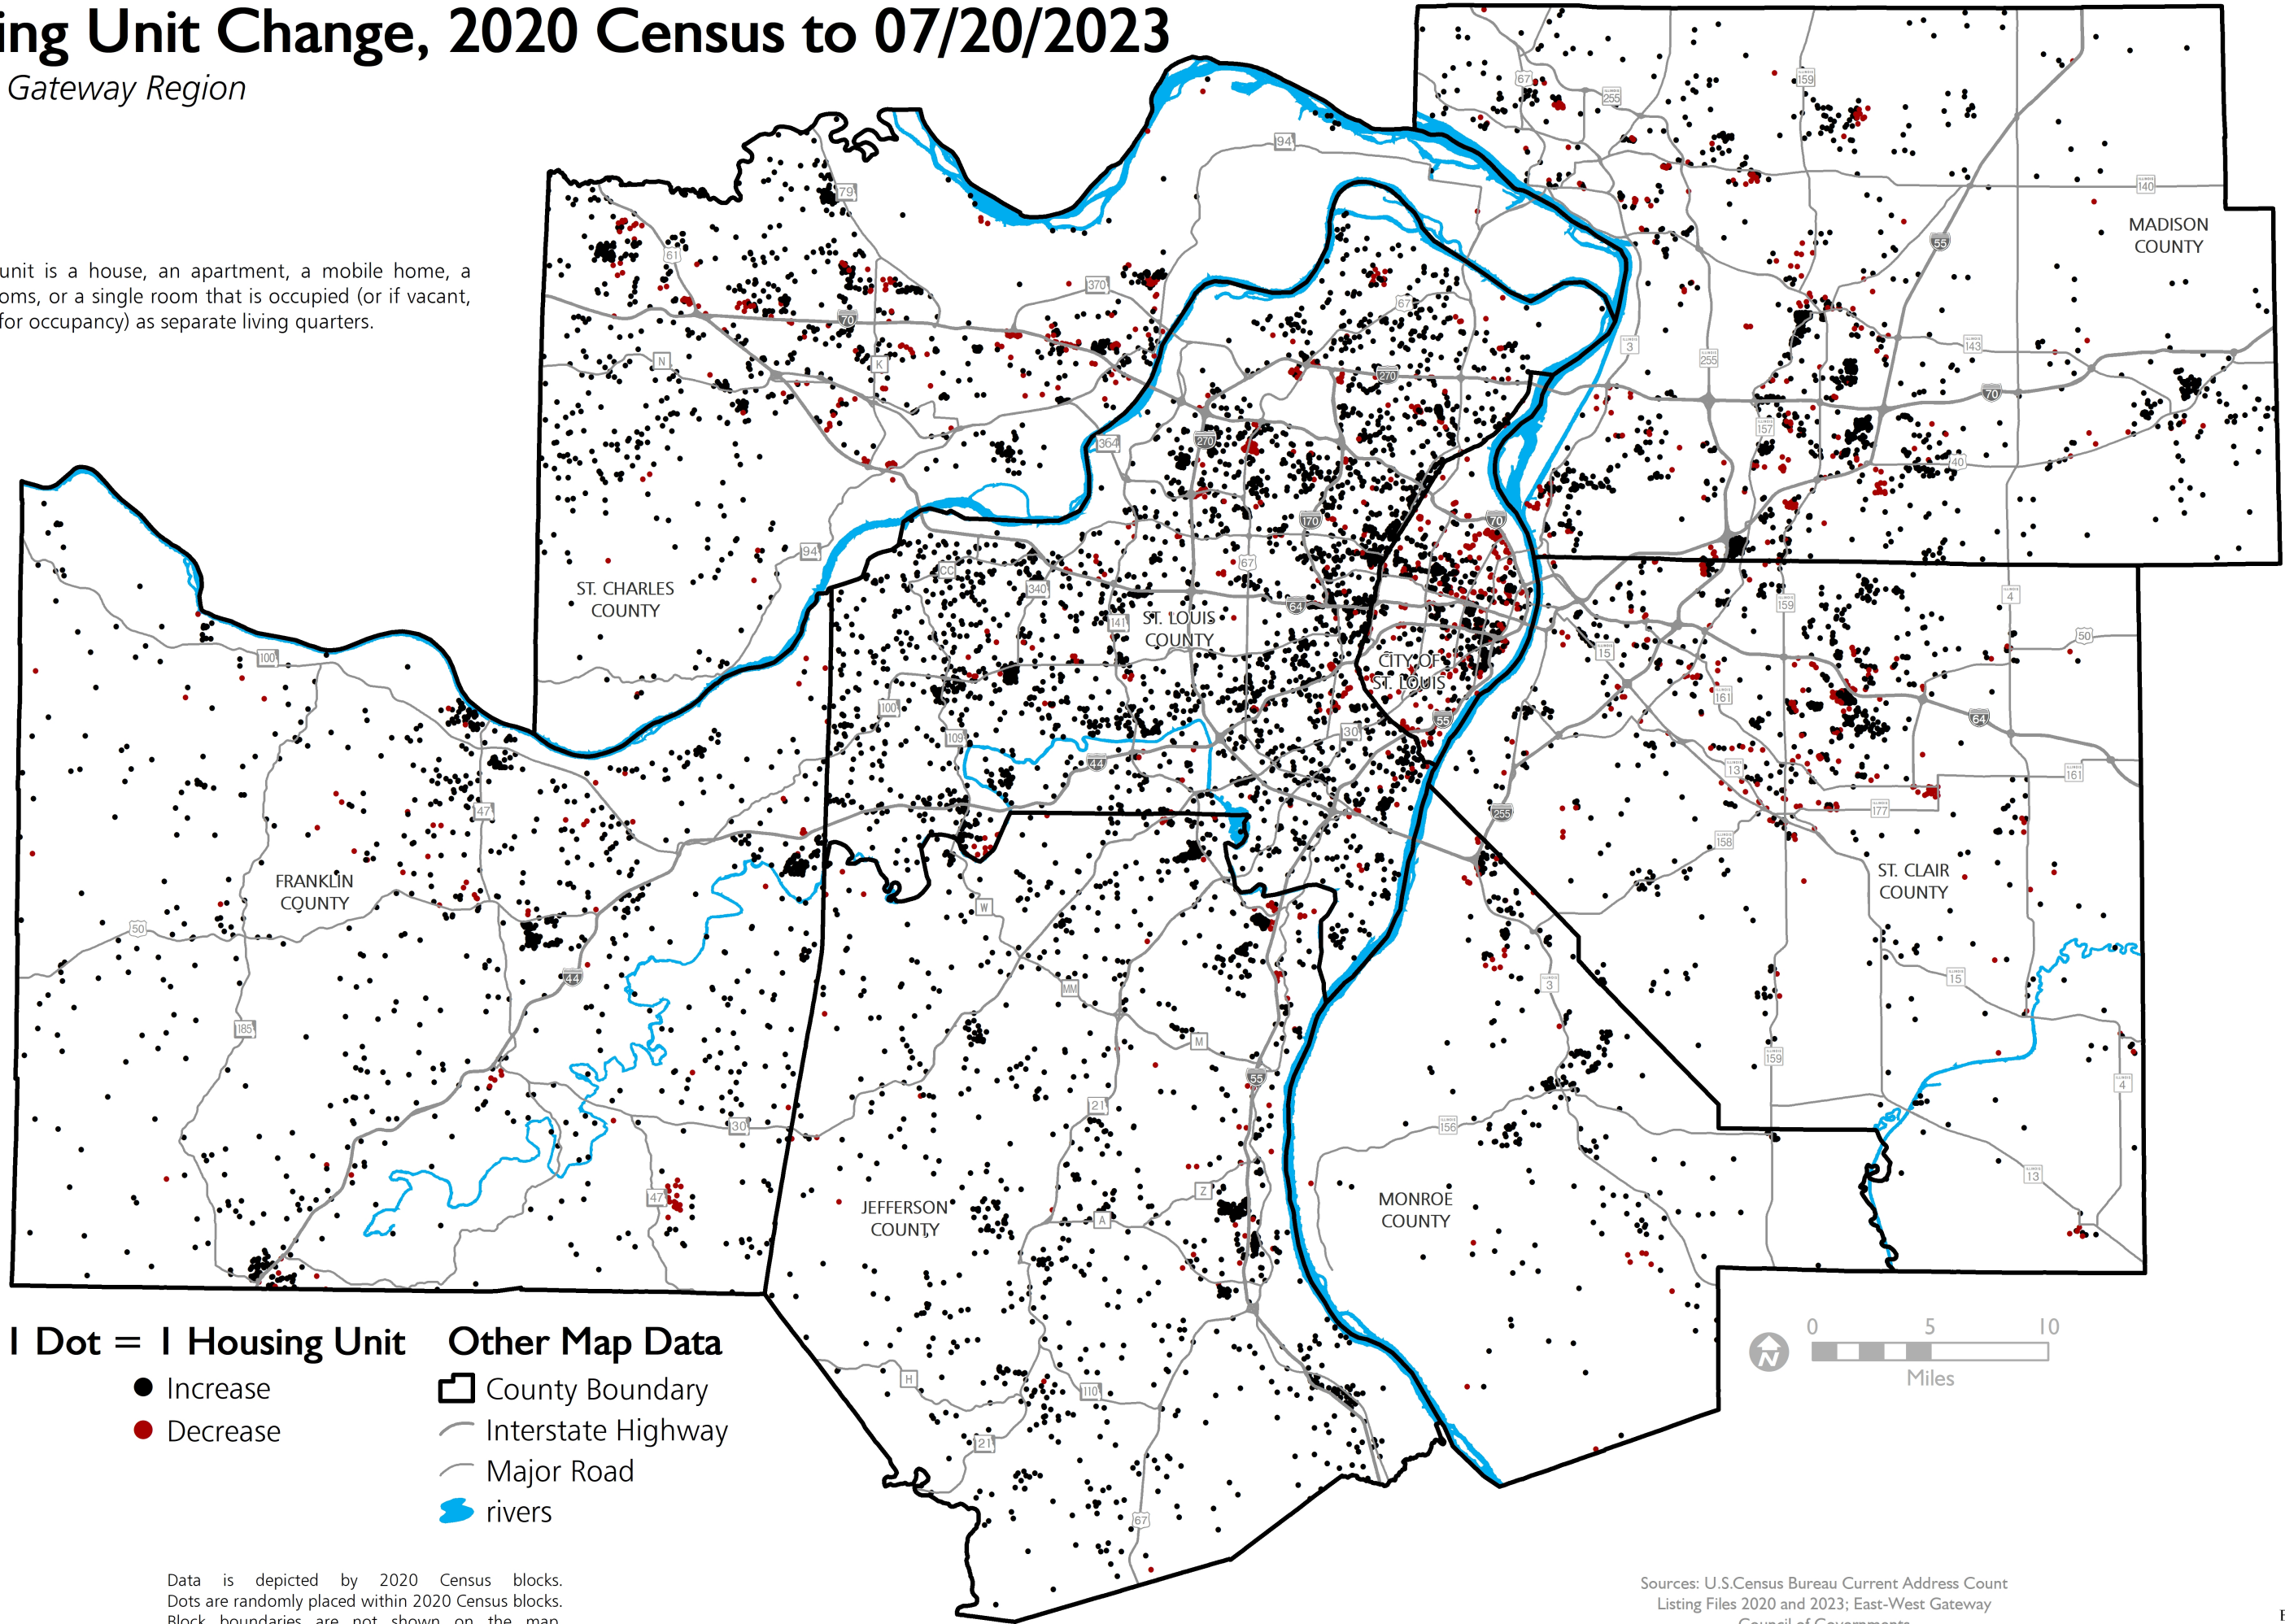

Housing Unit Change, 2020 Census to 07/20/2023

East-West Gateway Region

A housing unit is a house, an apartment, a mobile home, a group of rooms, or a single room that is occupied (or if vacant, is intended for occupancy) as separate living quarters.

- | | |
|-------------------------------|-----------------------|
| 1 Dot = 1 Housing Unit | Other Map Data |
| ● Increase | ▭ County Boundary |
| ● Decrease | — Interstate Highway |
| | — Major Road |
| | — rivers |

Data is depicted by 2020 Census blocks. Dots are randomly placed within 2020 Census blocks. Block boundaries are not shown on the map. Group quarters are not counted in the housing totals.

Sources: U.S. Census Bureau Current Address Count Listing Files 2020 and 2023; East-West Gateway Council of Governments