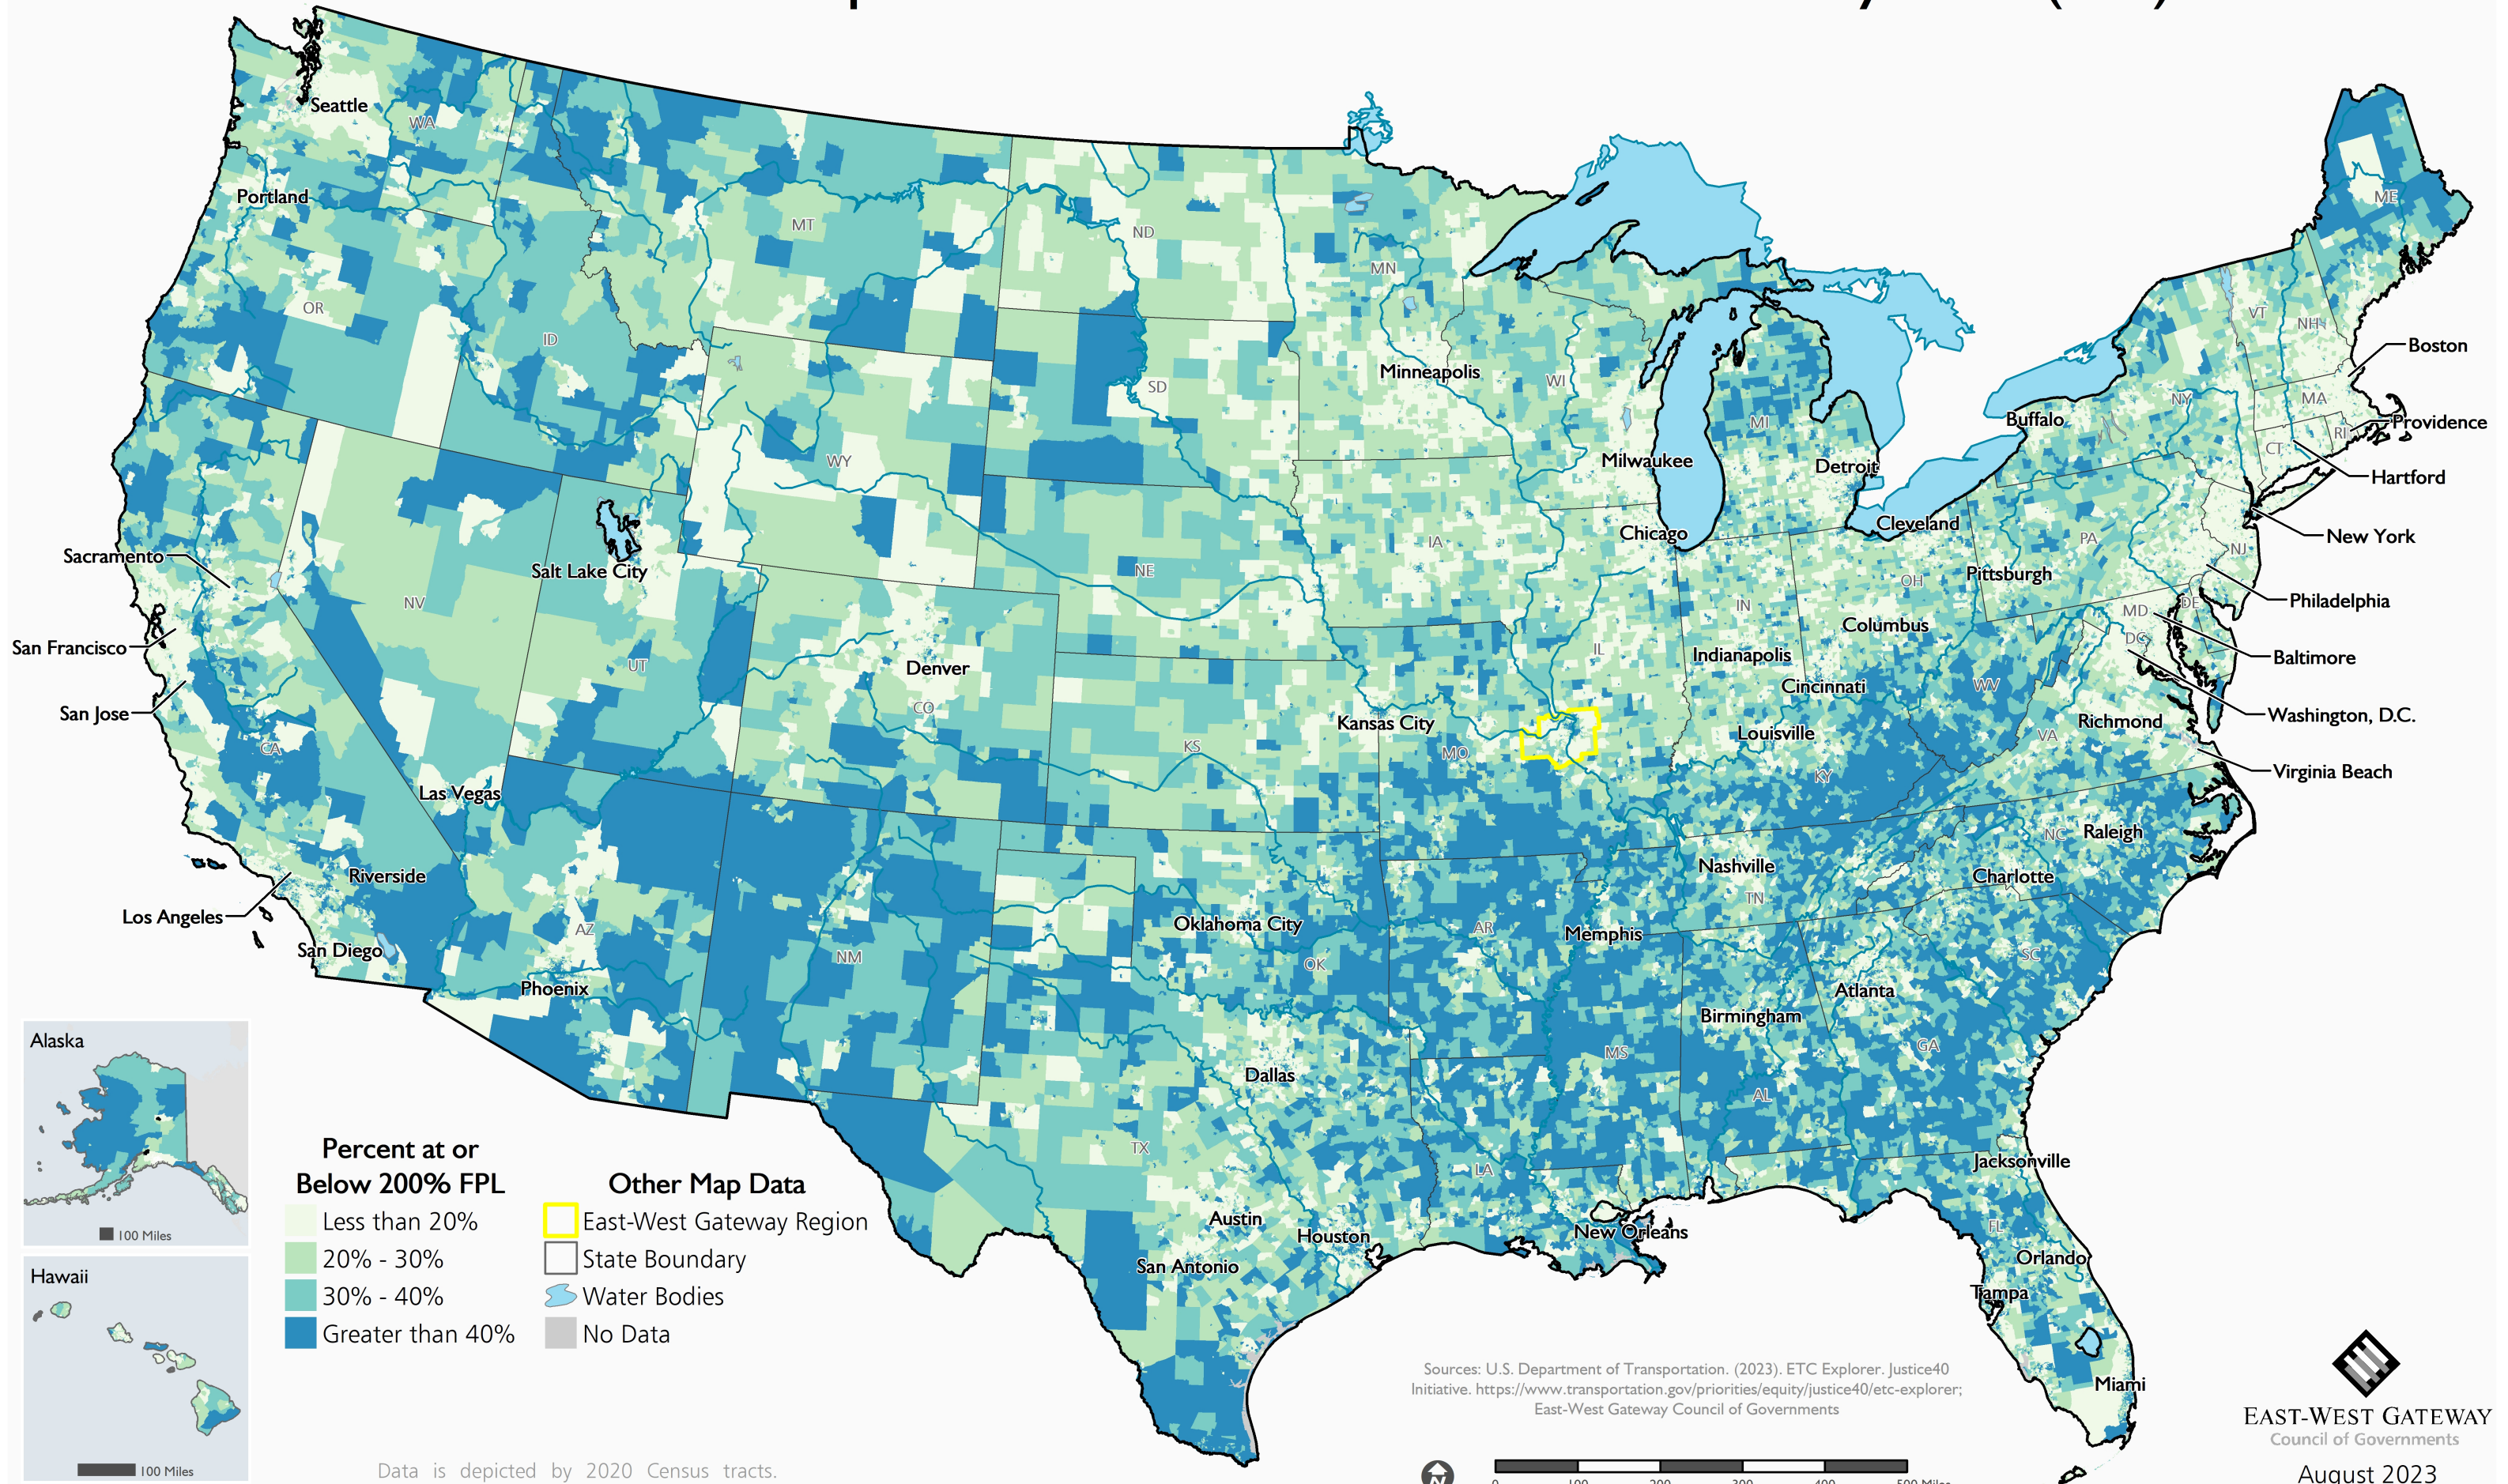

Estimated Percent Population at or Below 200% Federal Poverty Level (FPL)

Data is depicted by 2020 Census tracts. Tract boundaries are not shown on the map.