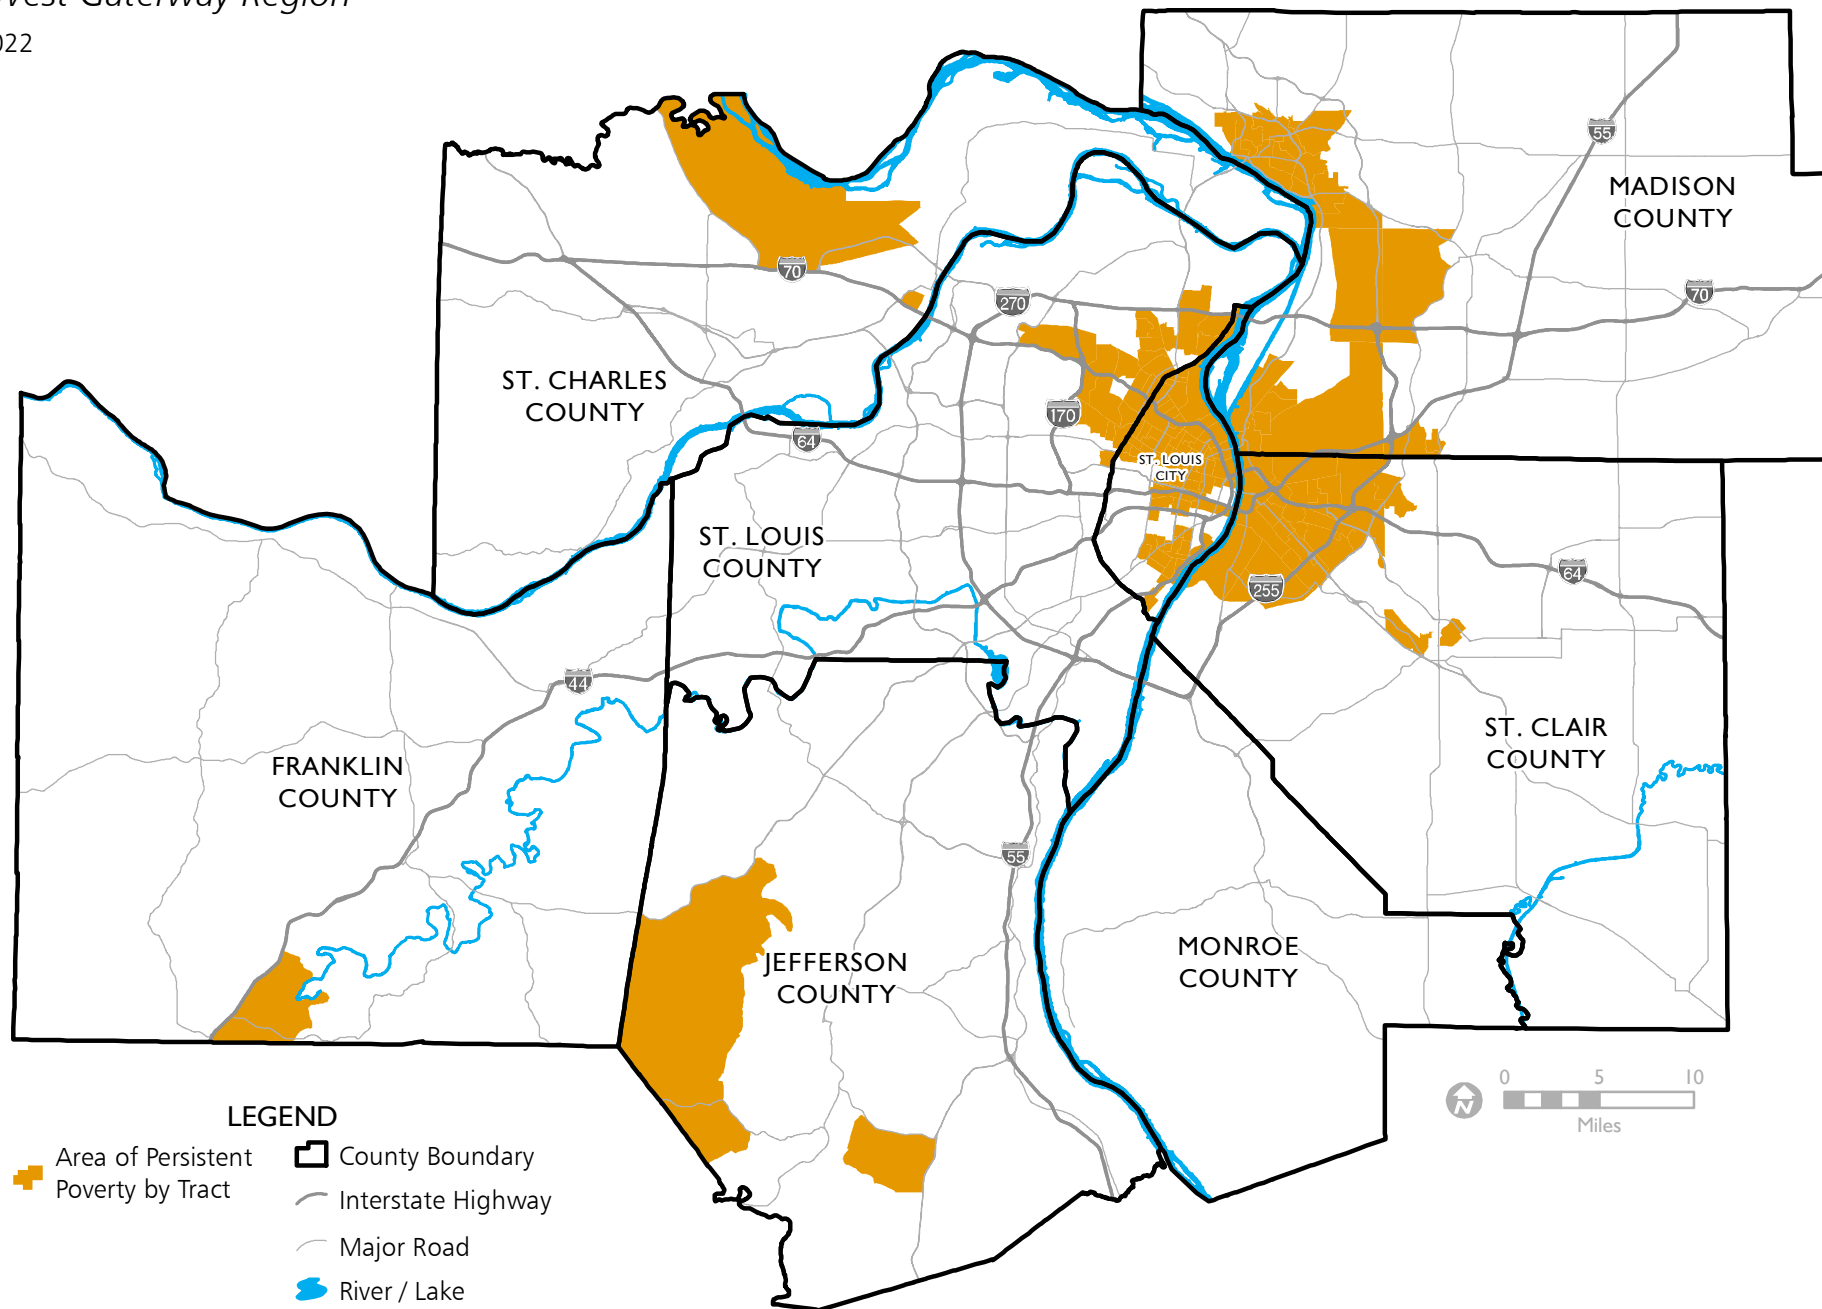

# Areas of Persistent Poverty (APP), 2022

East-West Gateway Region

June 2022

Data is depicted by 2010 Census tracts.  
Tract boundaries are not shown on the map.

Sources: U.S. Department of Transportation's Rebuilding American Infrastructure with Sustainability and Equity Grant Program (RAISE); U.S. Census Bureau; East-West Gateway Council of Governments