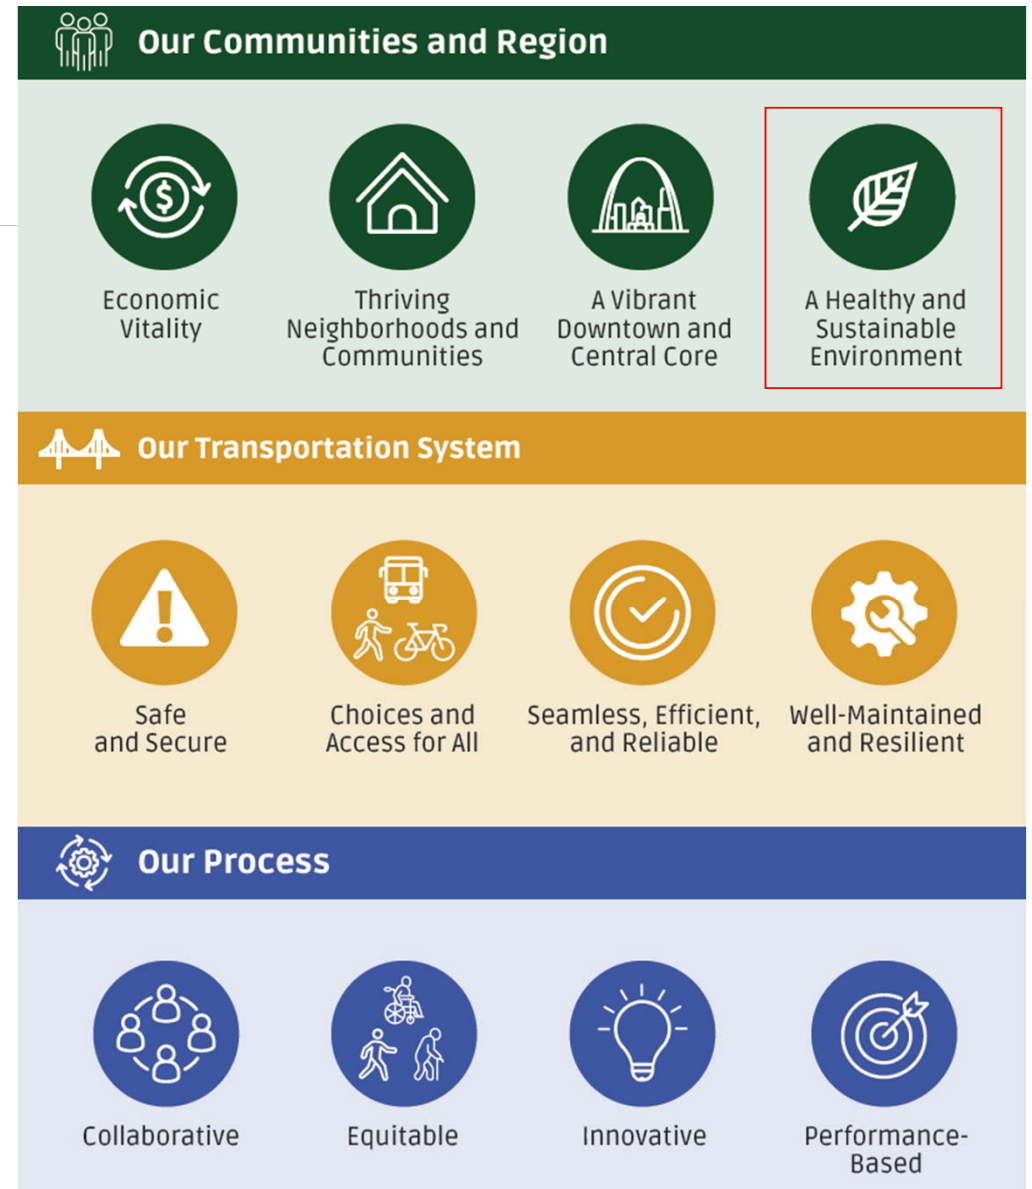

→ Proposed Guiding Principles

The definition for the Guiding Principle - **“A Healthy and Sustainable Environment”** was changed to remove the reference to climate change.