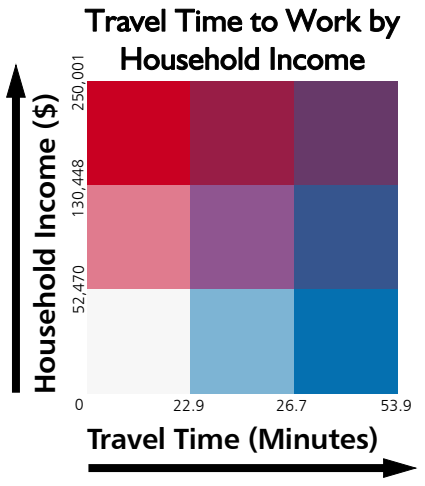

Average Travel Time to Work by Median Household Income, 2020

East-West Gateway Region
July 2022

- Other Map Items**
- No Data
 - Interstate Highway
 - Major Road
 - County Boundary
 - River or Lake

Data is depicted by 2020 Census tracts.
Tract boundaries are not shown on the map.
2020 median household income for the St. Louis Metropolitan Statistical Area (\$65,587) was used in this analysis.
Thresholds were calculated at 80% and 200%.