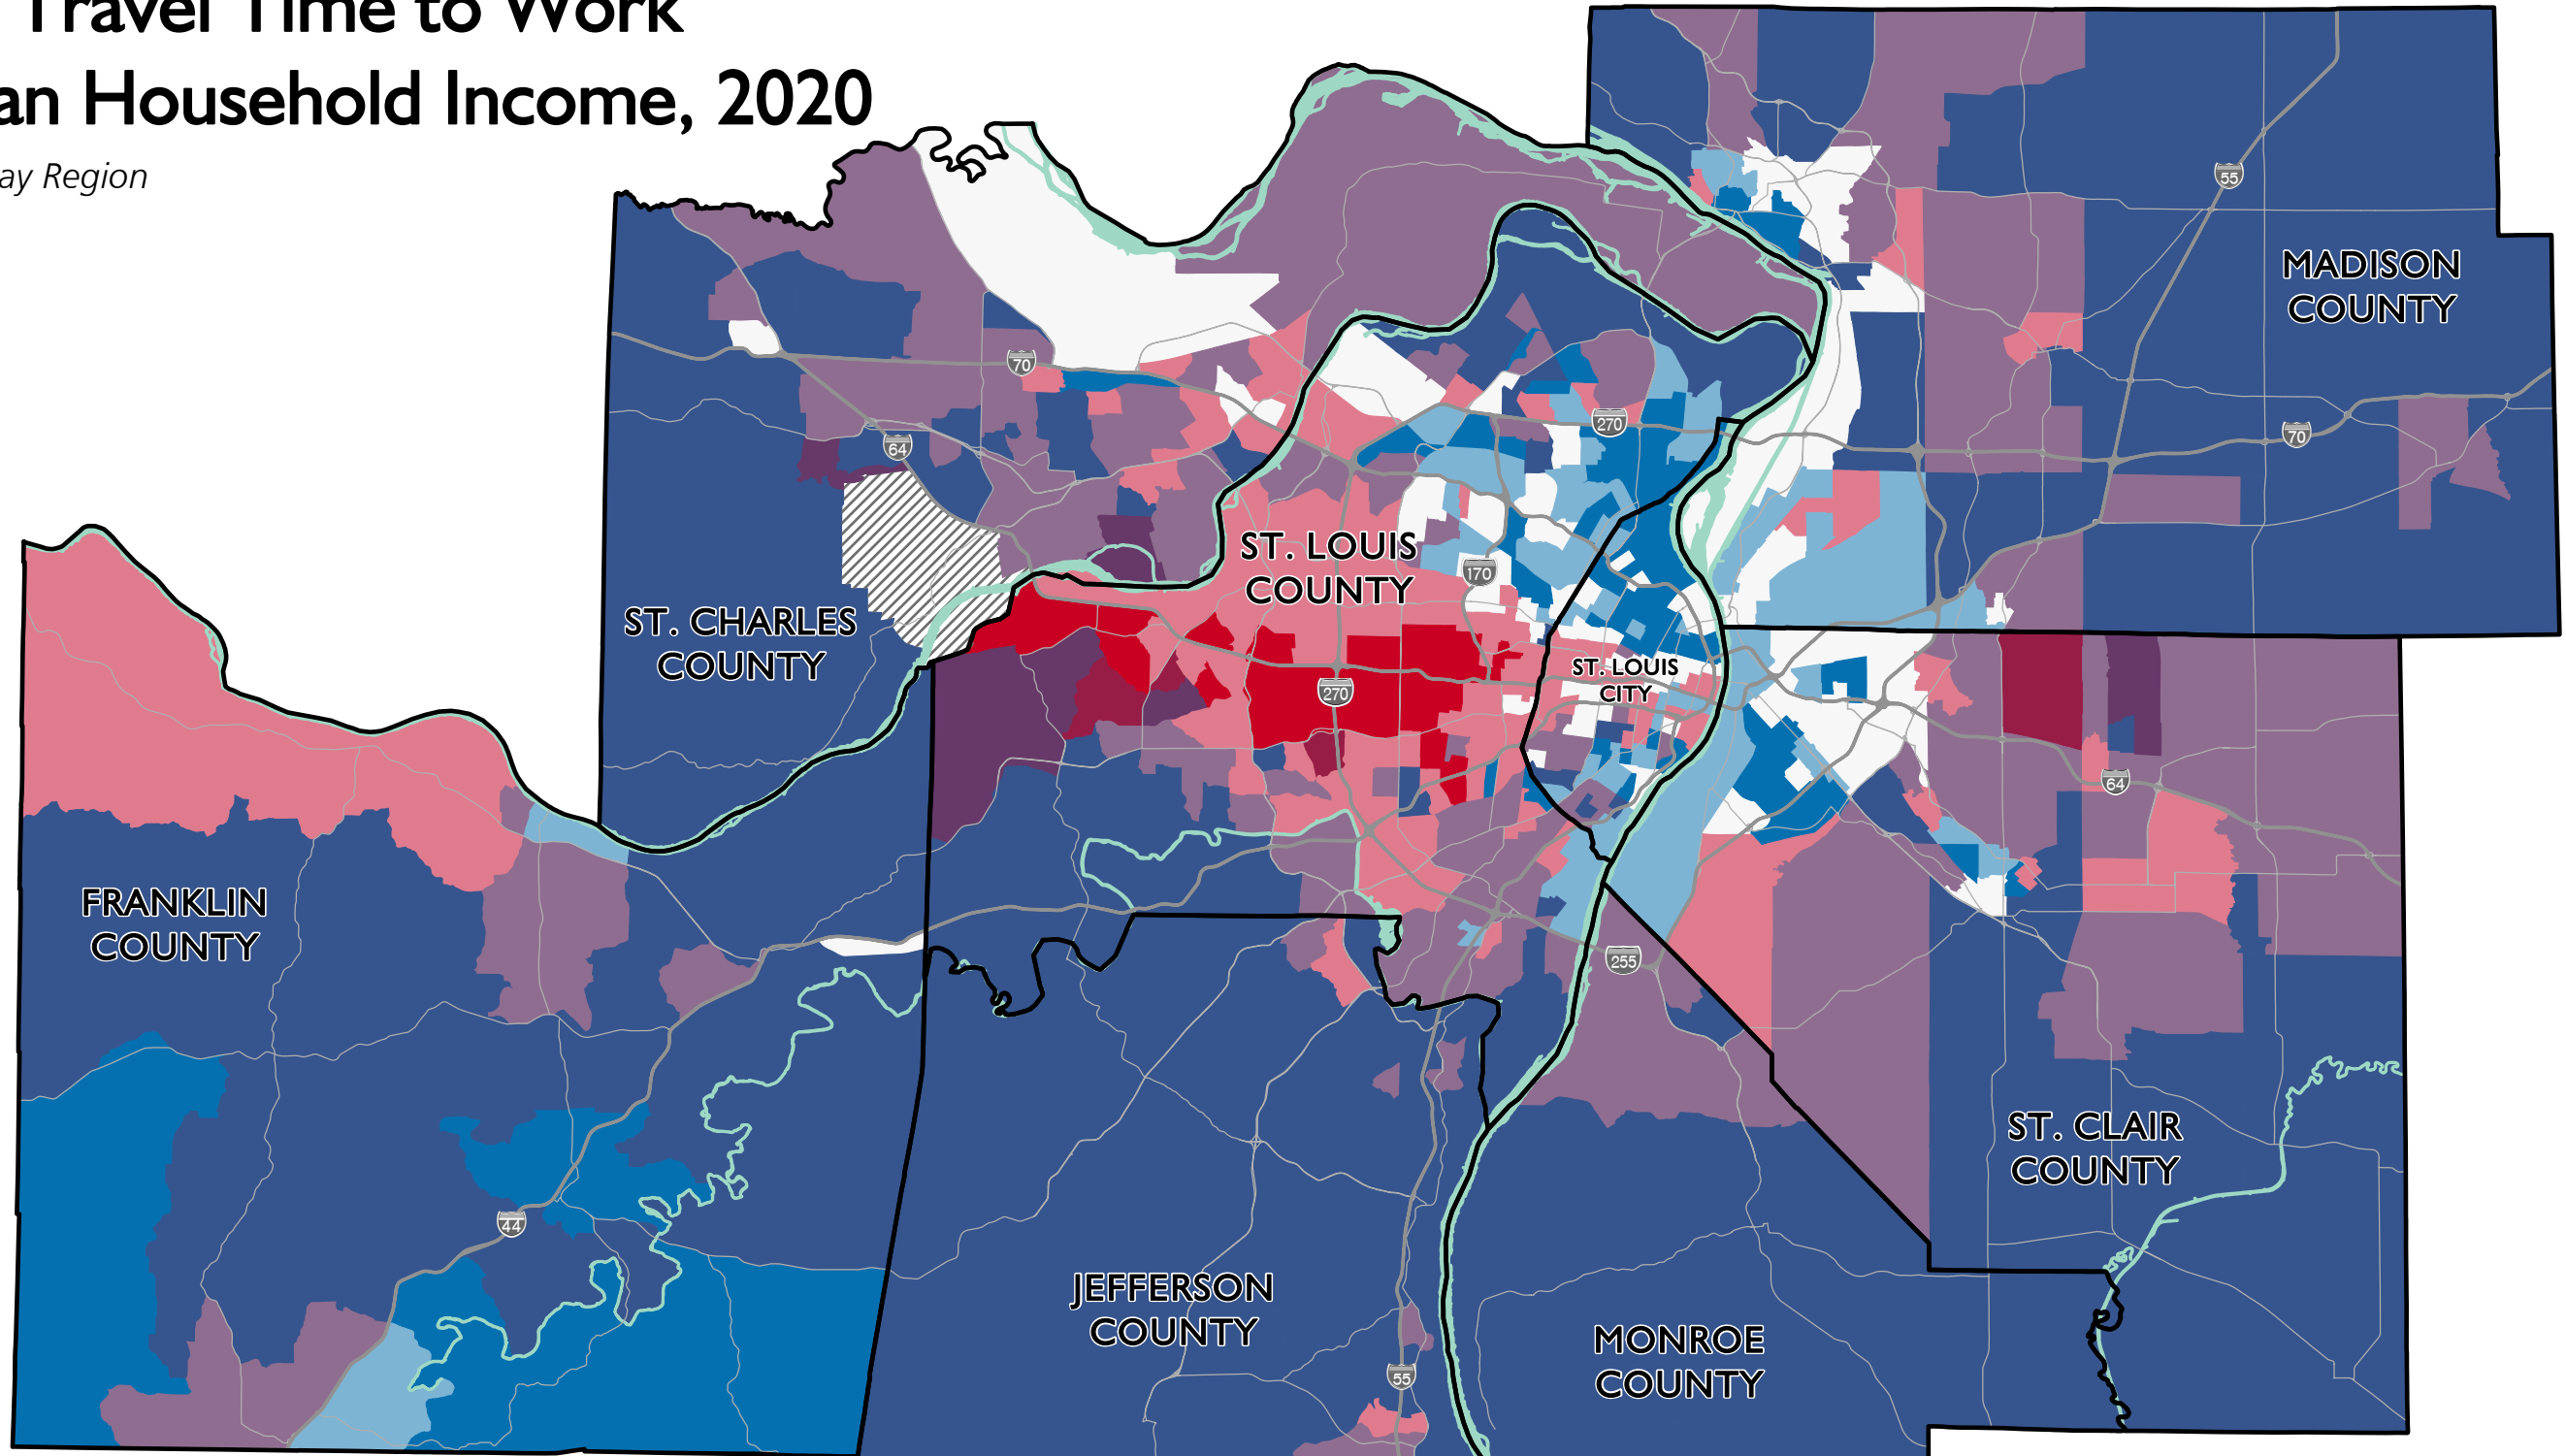

Average Travel Time to Work by Median Household Income, 2020

East-West Gateway Region
July 2022

- Other Map Items**
- No Data
 - Interstate Highway
 - Major Road
 - County Boundary
 - River or Lake

Data is depicted by 2020 Census tracts.
Tract boundaries are not shown on the map.
2020 median household income for the St. Louis Metropolitan Statistical Area (\$65,587) was used in this analysis.
Thresholds were calculated at 80% and 200%.

Sources: U.S. Census Bureau, 2020 5-Year American Community Survey (2016 - 2020); East-West Gateway Council of Governments