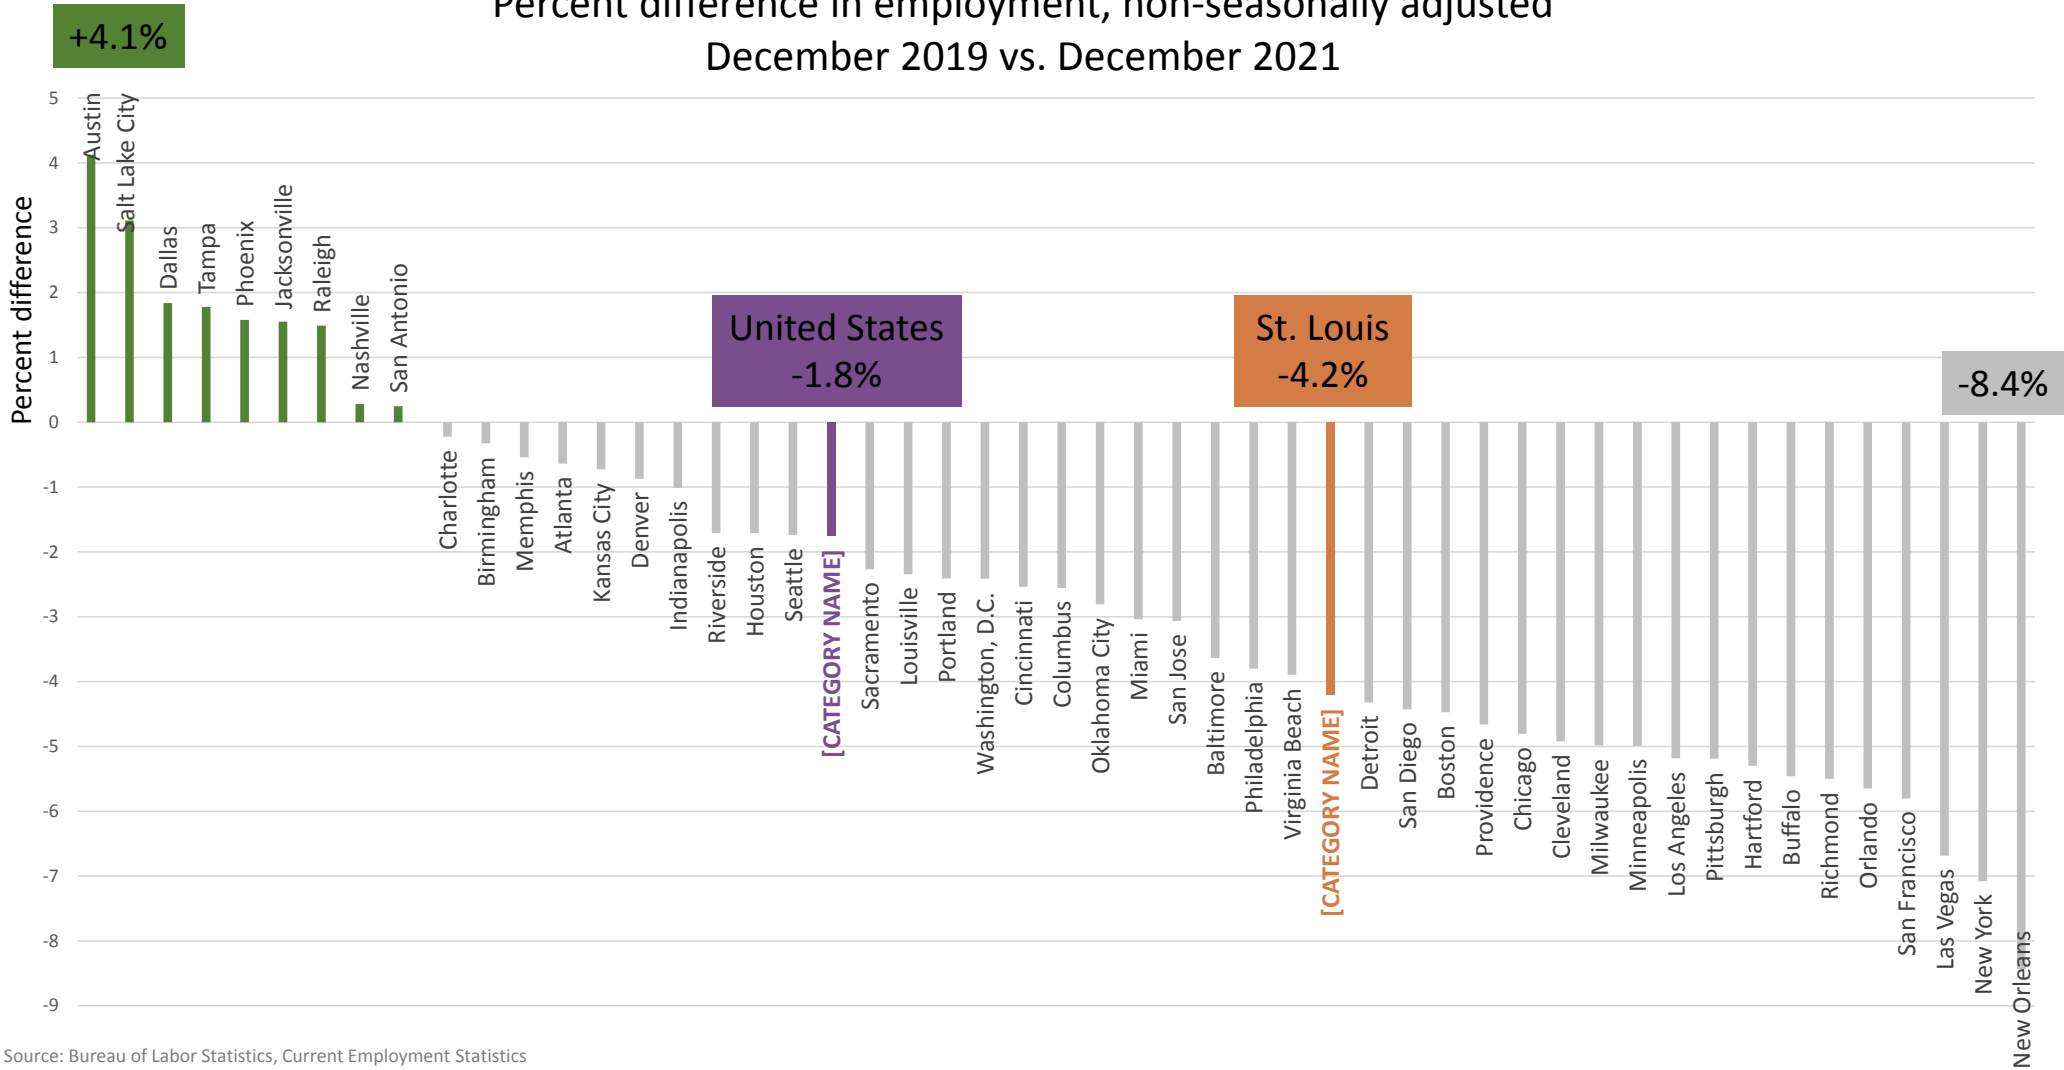

Difference in Employment

Percent difference in employment, non-seasonally adjusted
December 2019 vs. December 2021

Source: Bureau of Labor Statistics, Current Employment Statistics