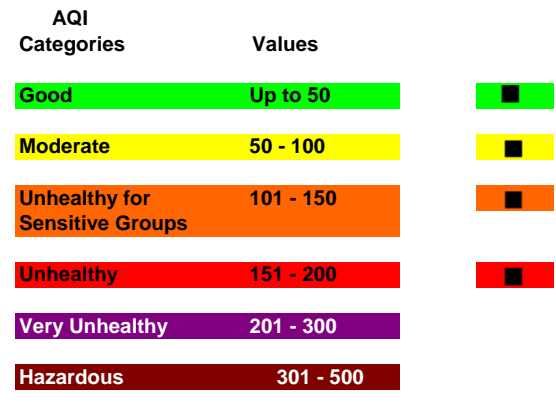

June 2021

AQI Calculation for the October 2015 Ozone Standard