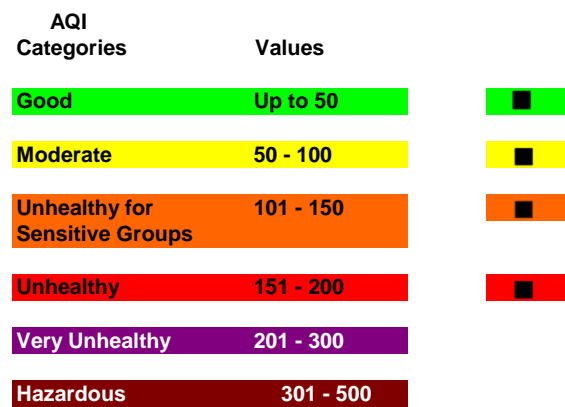

May 2021

AQI Calculation for the October 2015 Ozone Standard

June 2021

AQI Calculation for the October 2015 Ozone Standard

July 2021

AQI Calculation for the October 2015 Ozone Standard

OCTOBER 2021

AQI Calculation for the October 2015 Ozone Standard