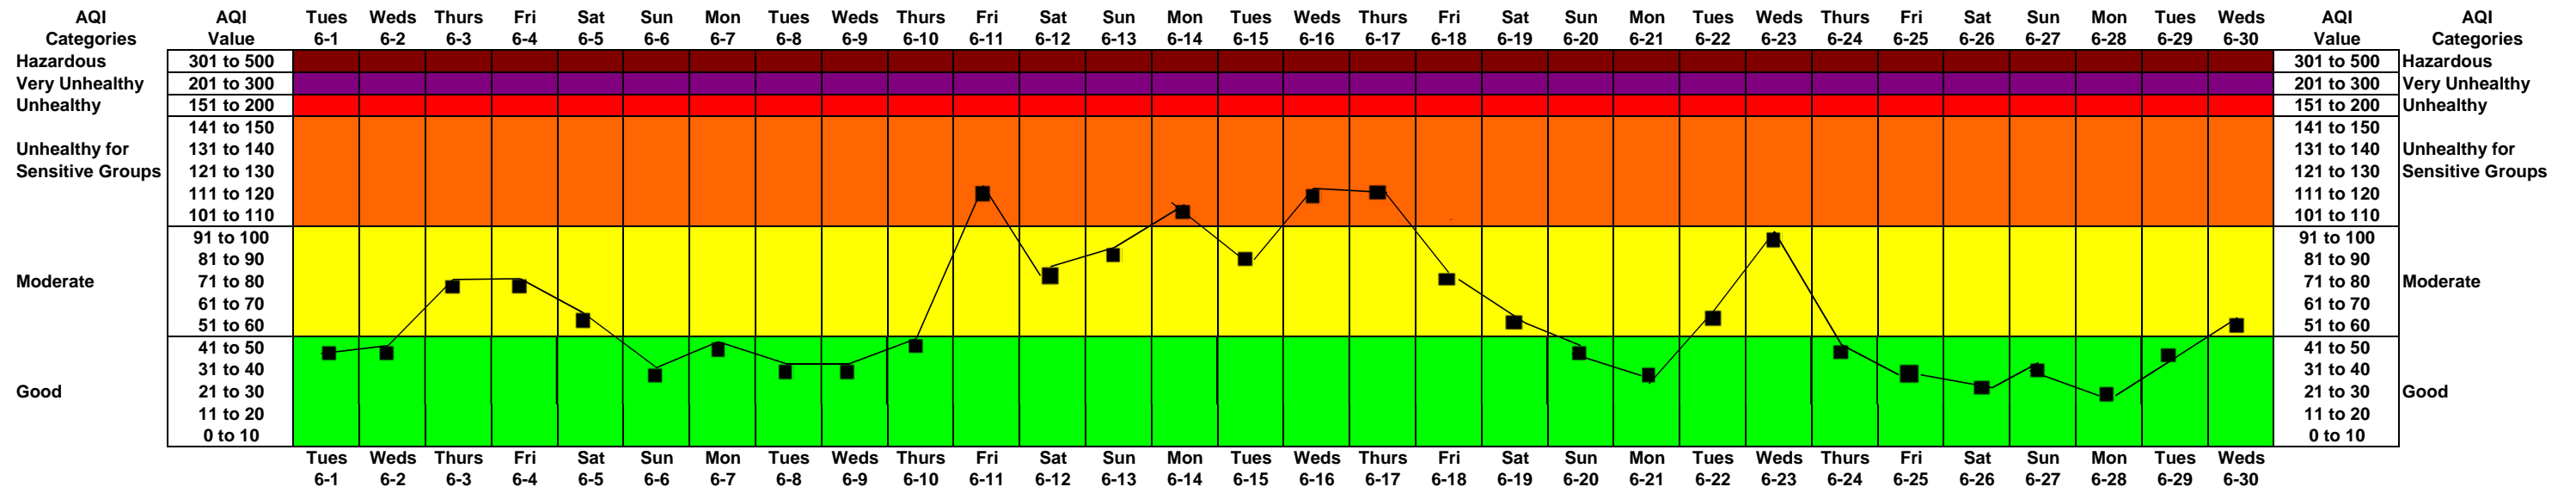

June 2021

AQI Calculation for the October 2015 Ozone Standard