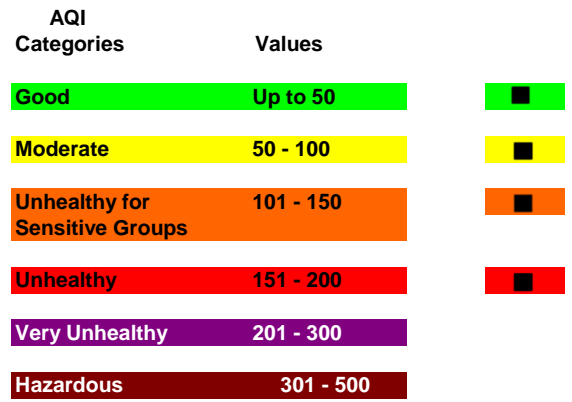

March 2021

AQI Calculation for the October 2015 Ozone Standard

Ozone

Connect the boxes. Before send to Donna for posting, delete these 3 lines.

April 2021

AQI Calculation for the October 2015 Ozone Standard