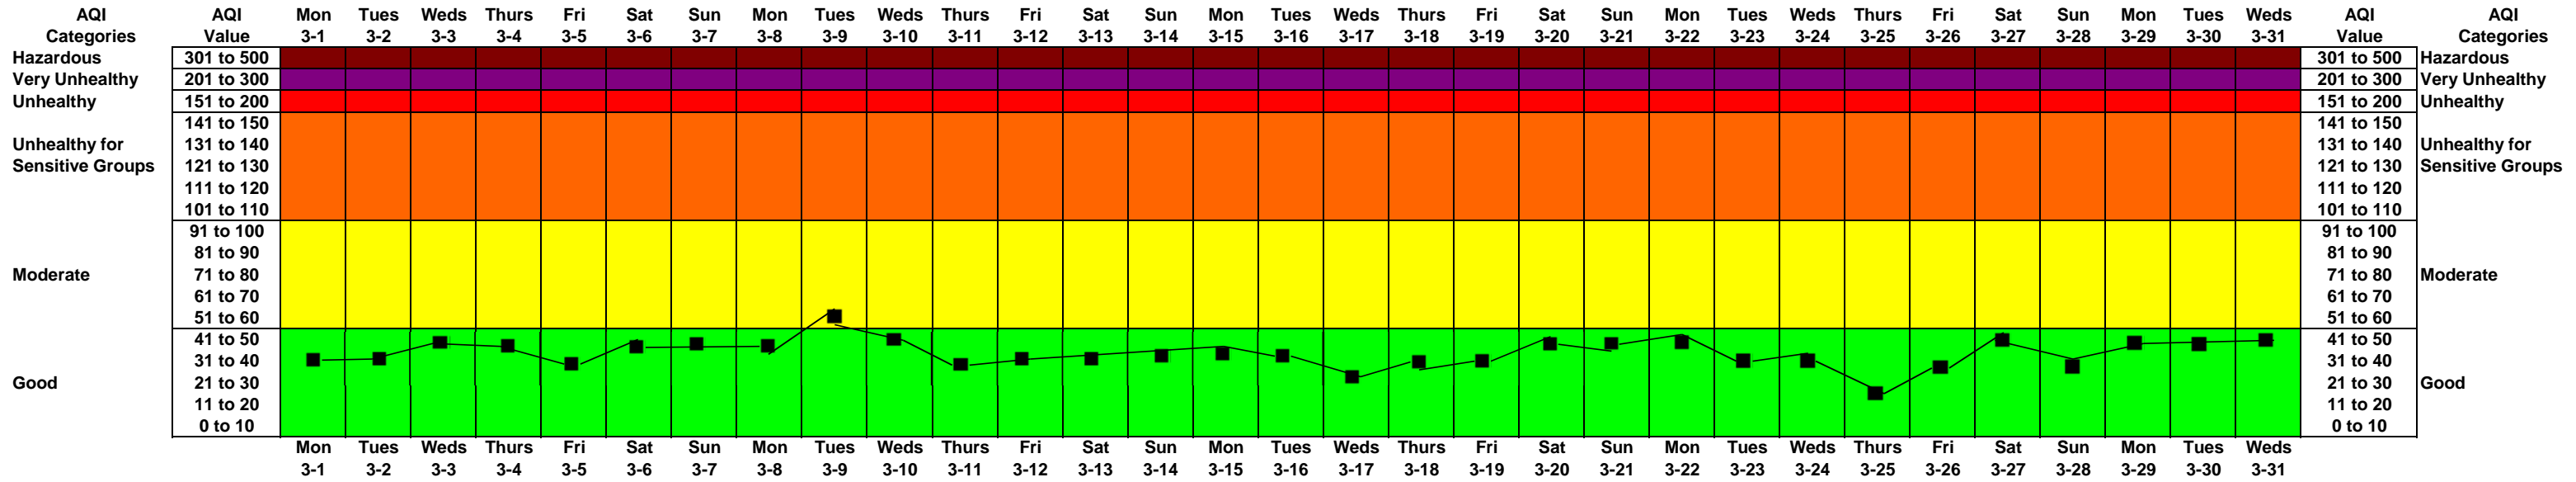

March 2021

AQI Calculation for the October 2015 Ozone Standard

Ozone

Connect the boxes. Before send to Donna for posting, delete these 3 lines.

April 2021

AQI Calculation for the October 2015 Ozone Standard