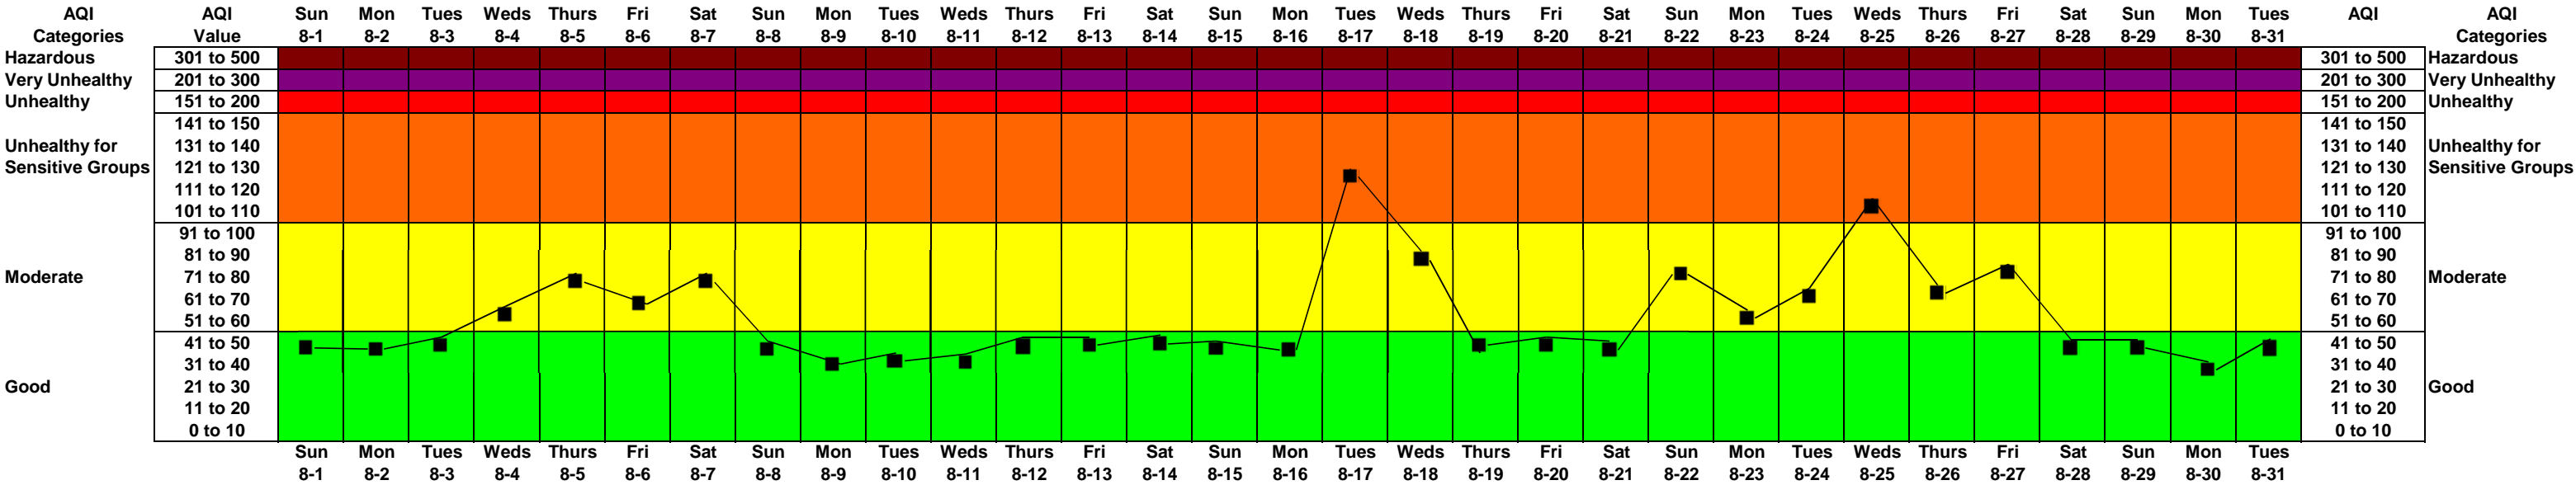

May 2021

AQI Calculation for the October 2015 Ozone Standard

June 2021

AQI Calculation for the October 2015 Ozone Standard

July 2021

AQI Calculation for the October 2015 Ozone Standard

OCTOBER 2021

AQI Calculation for the October 2015 Ozone Standard