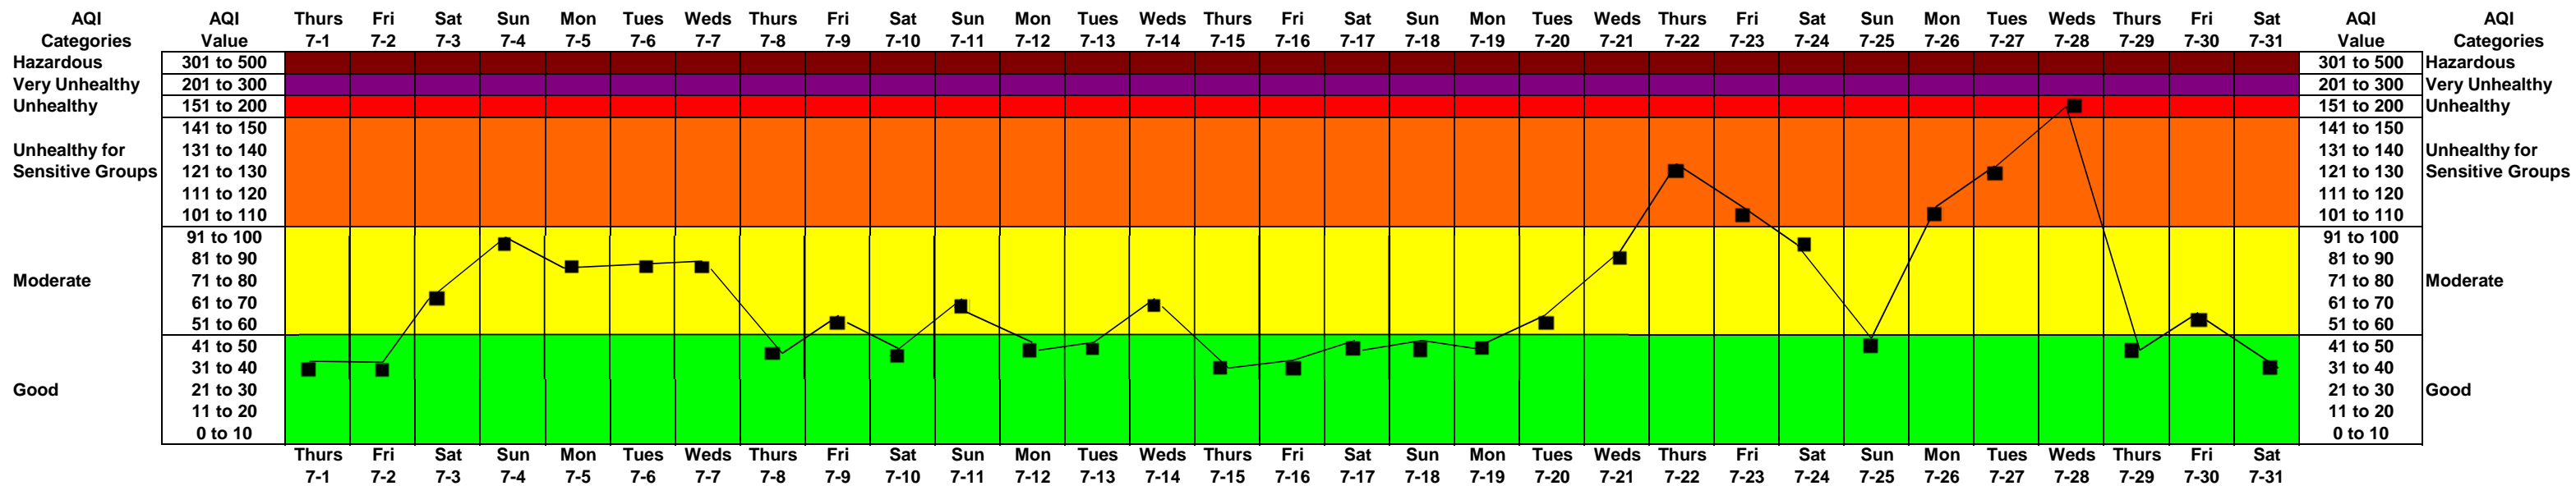

May 2021

AQI Calculation for the October 2015 Ozone Standard

June 2021

AQI Calculation for the October 2015 Ozone Standard

July 2021

AQI Calculation for the October 2015 Ozone Standard

OCTOBER 2021

AQI Calculation for the October 2015 Ozone Standard