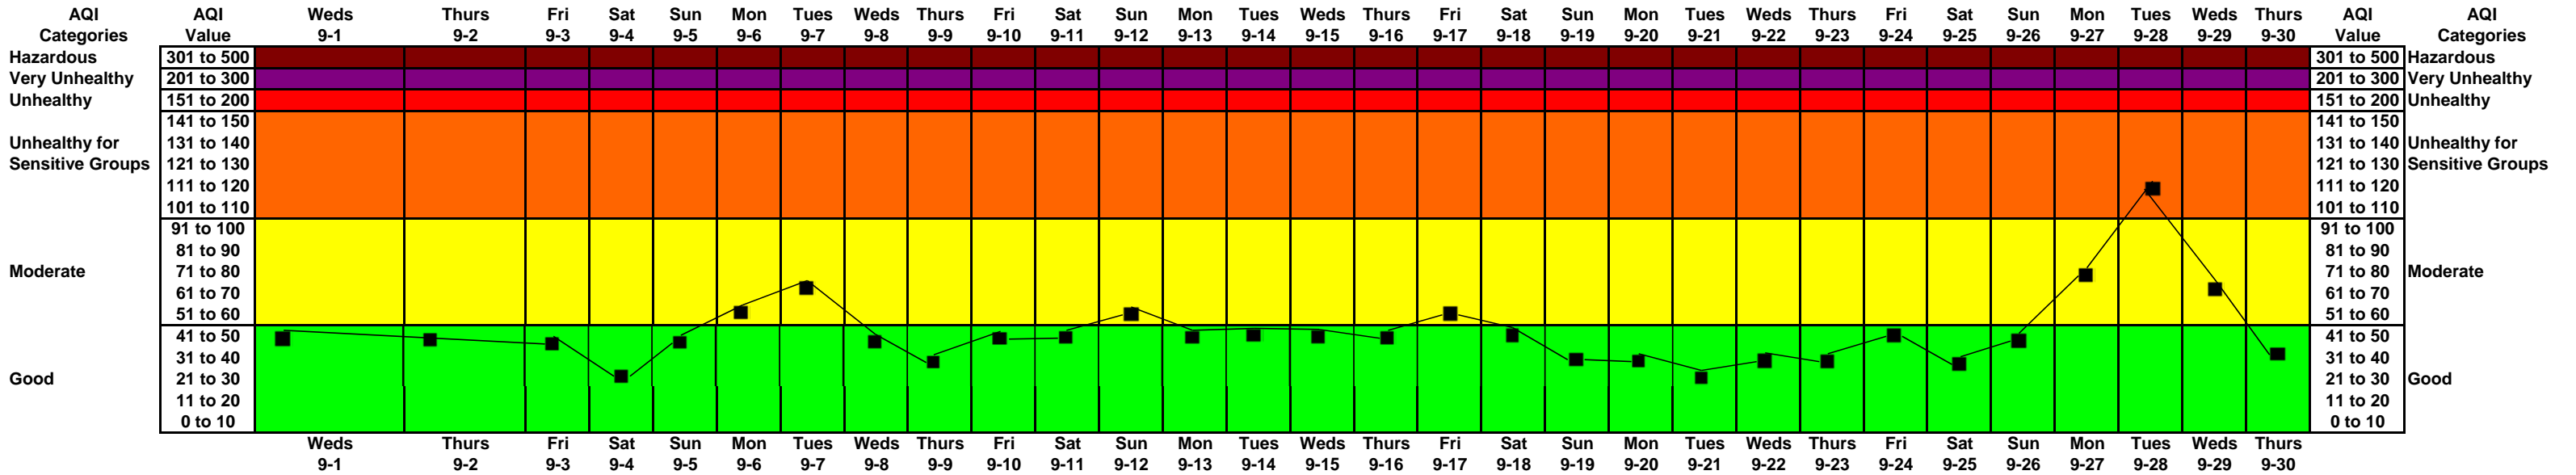

May 2021

AQI Calculation for the October 2015 Ozone Standard

June 2021

AQI Calculation for the October 2015 Ozone Standard

July 2021

AQI Calculation for the October 2015 Ozone Standard

OCTOBER 2021

AQI Calculation for the October 2015 Ozone Standard