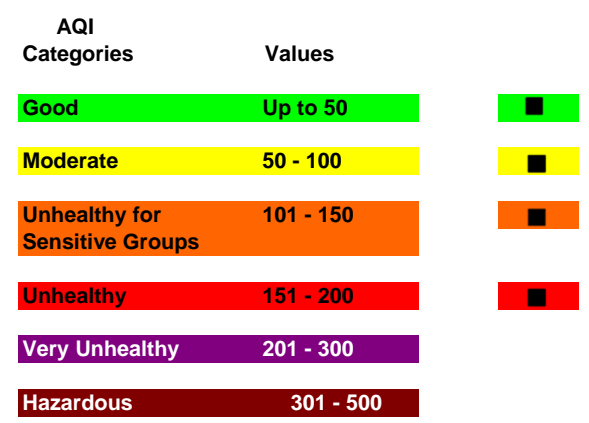

May 2021

AQI Calculation for the October 2015 Ozone Standard