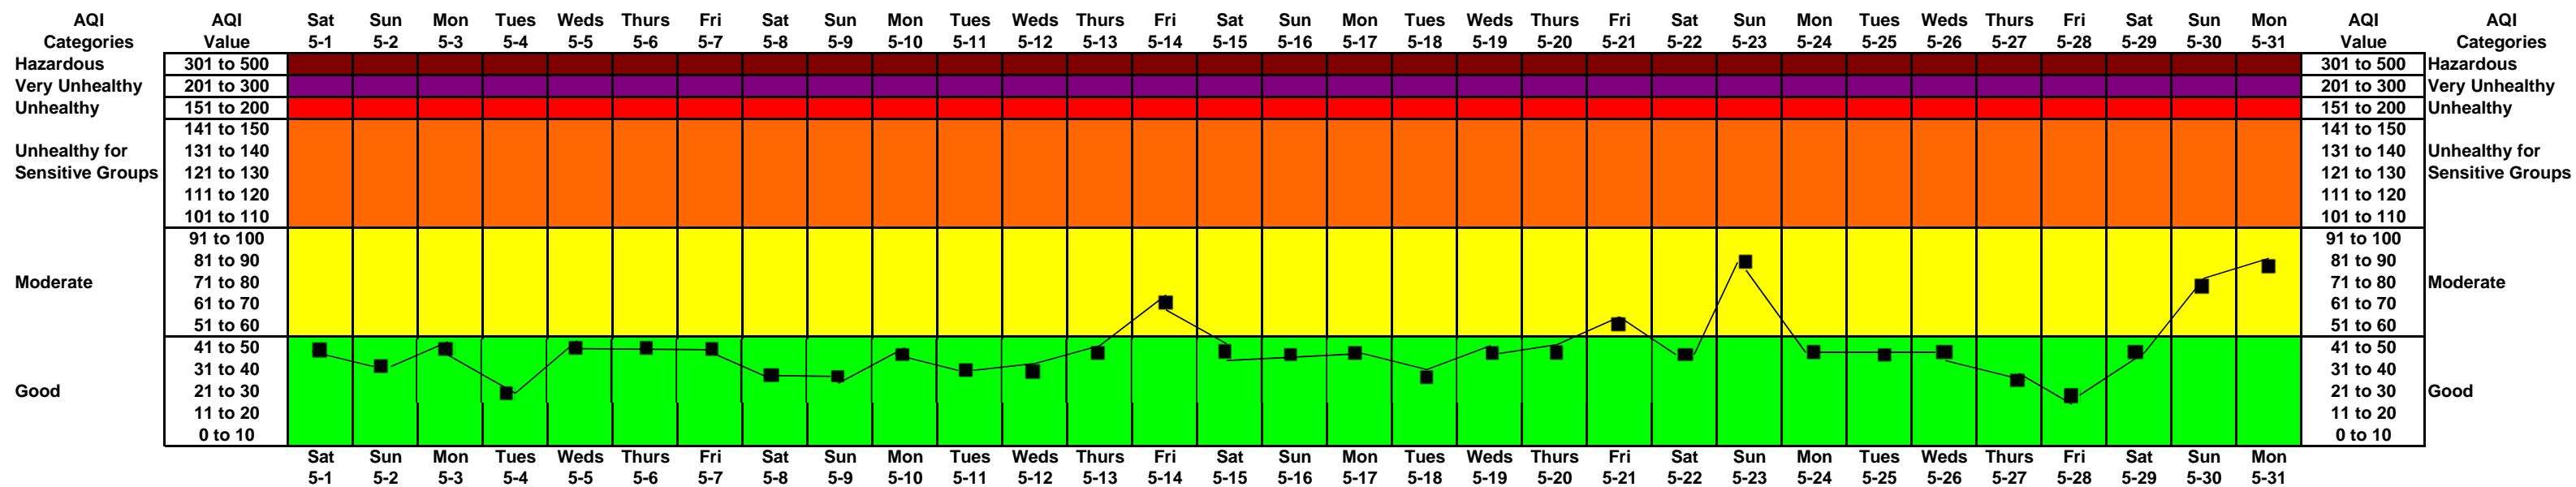

March 2021

AQI Calculation for the October 2015 Ozone Standard

Ozone

Connect the boxes. Before send to Donna for posting, delete these 3 lines.

April 2021

AQI Calculation for the October 2015 Ozone Standard

May 2021

AQI Calculation for the October 2015 Ozone Standard

June 2021

AQI Calculation for the October 2015 Ozone Standard

July 2021

AQI Calculation for the October 2015 Ozone Standard

OCTOBER 2021

AQI Calculation for the October 2015 Ozone Standard