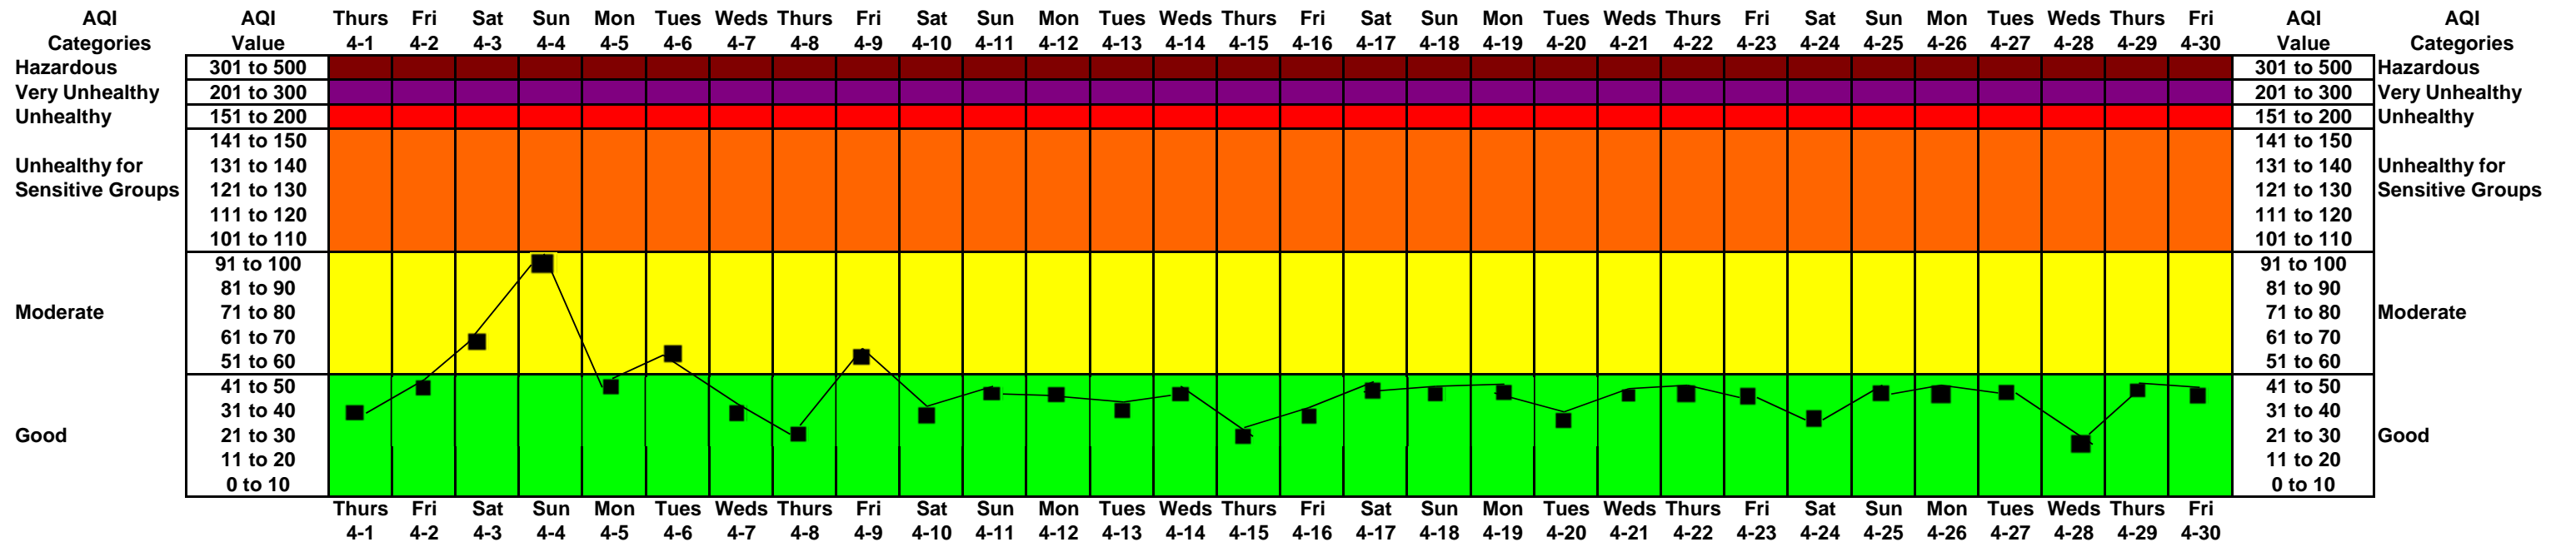

March 2021

AQI Calculation for the October 2015 Ozone Standard

Ozone

Connect the boxes. Before send to Donna for posting, delete these 3 lines.

April 2021

AQI Calculation for the October 2015 Ozone Standard