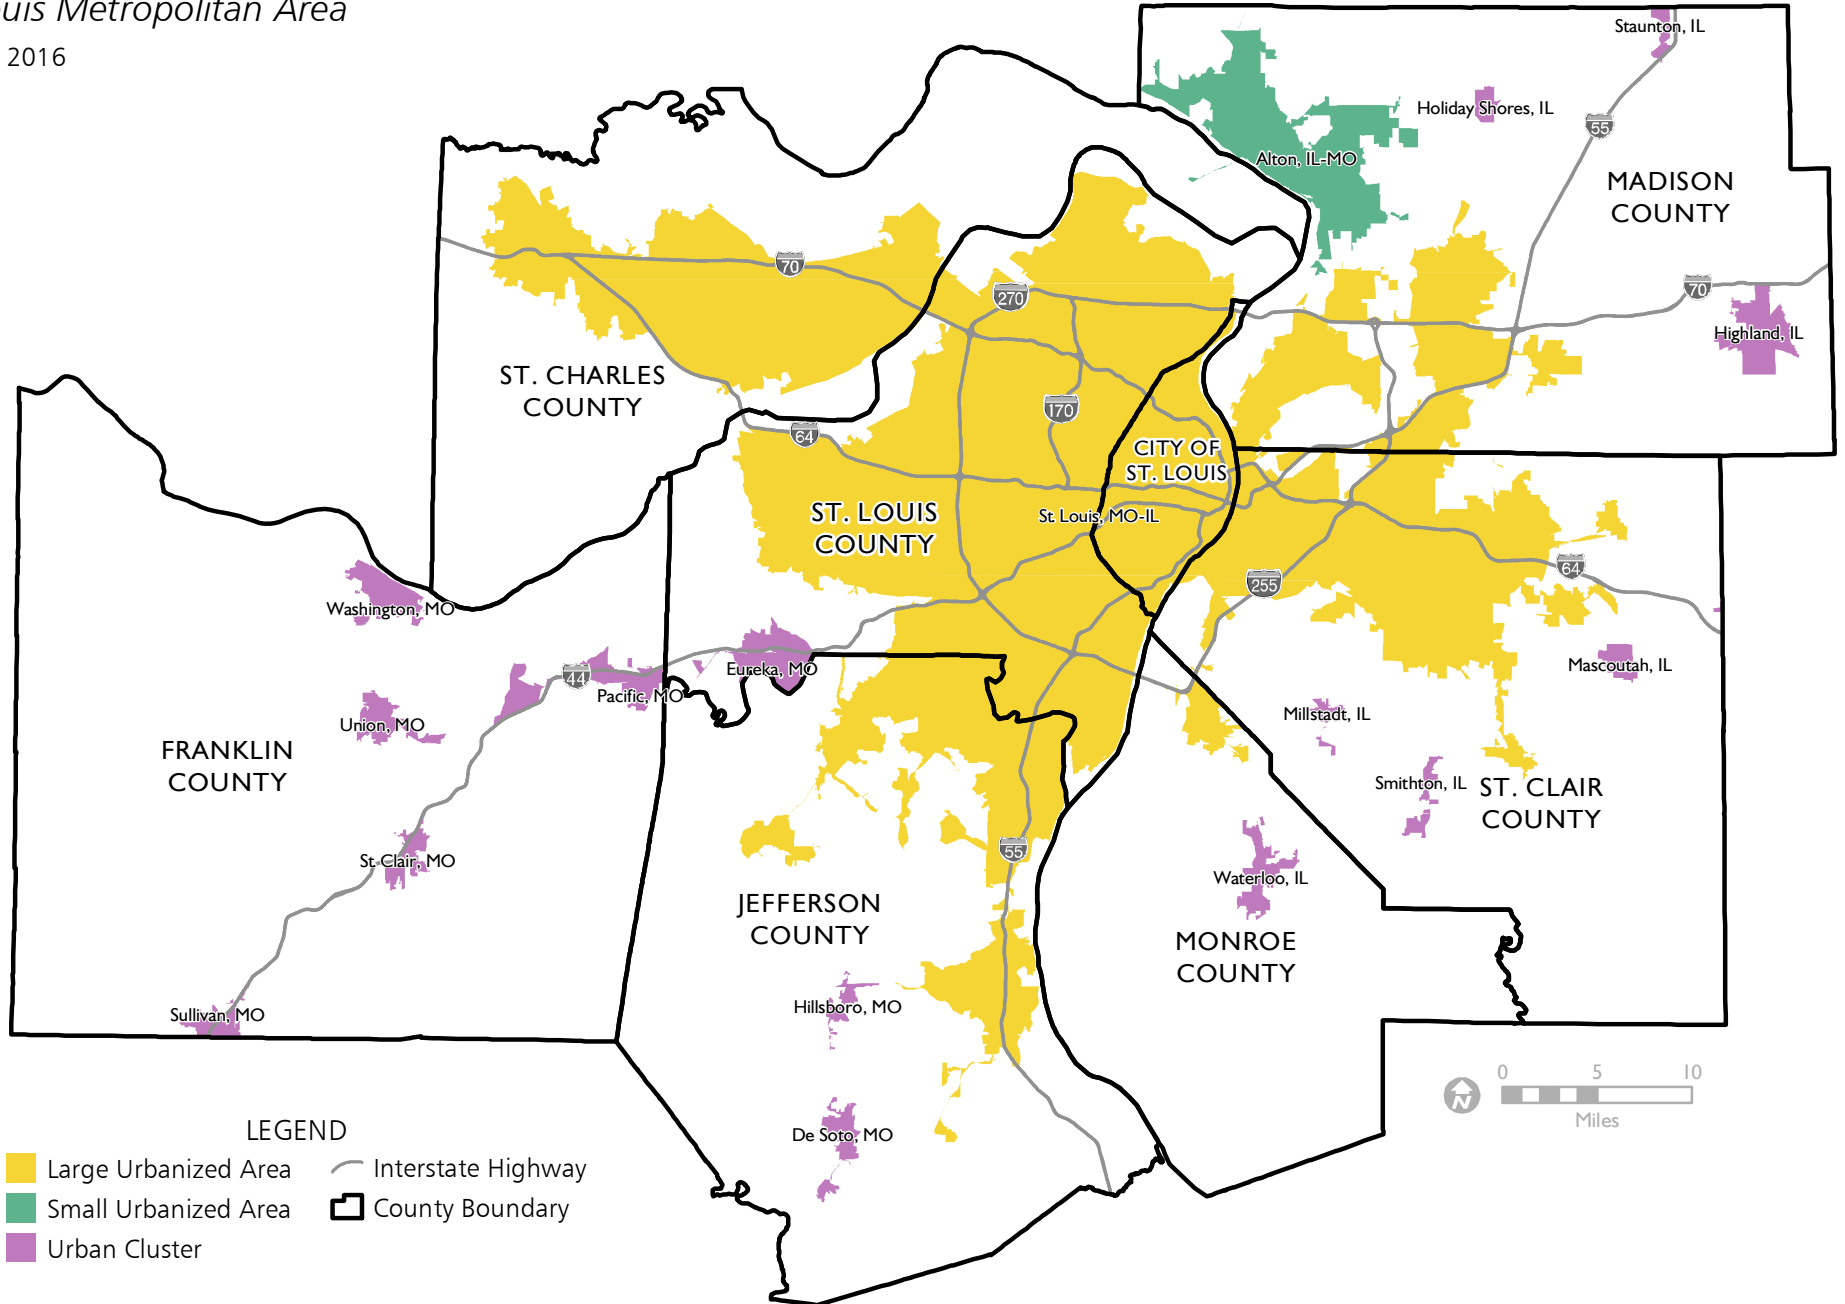

# 2010 St Louis, MO-IL Urbanized Area

St. Louis Metropolitan Area

January 2016

Sources: U.S. Census Bureau (2012);  
East-West Gateway Council of Governments