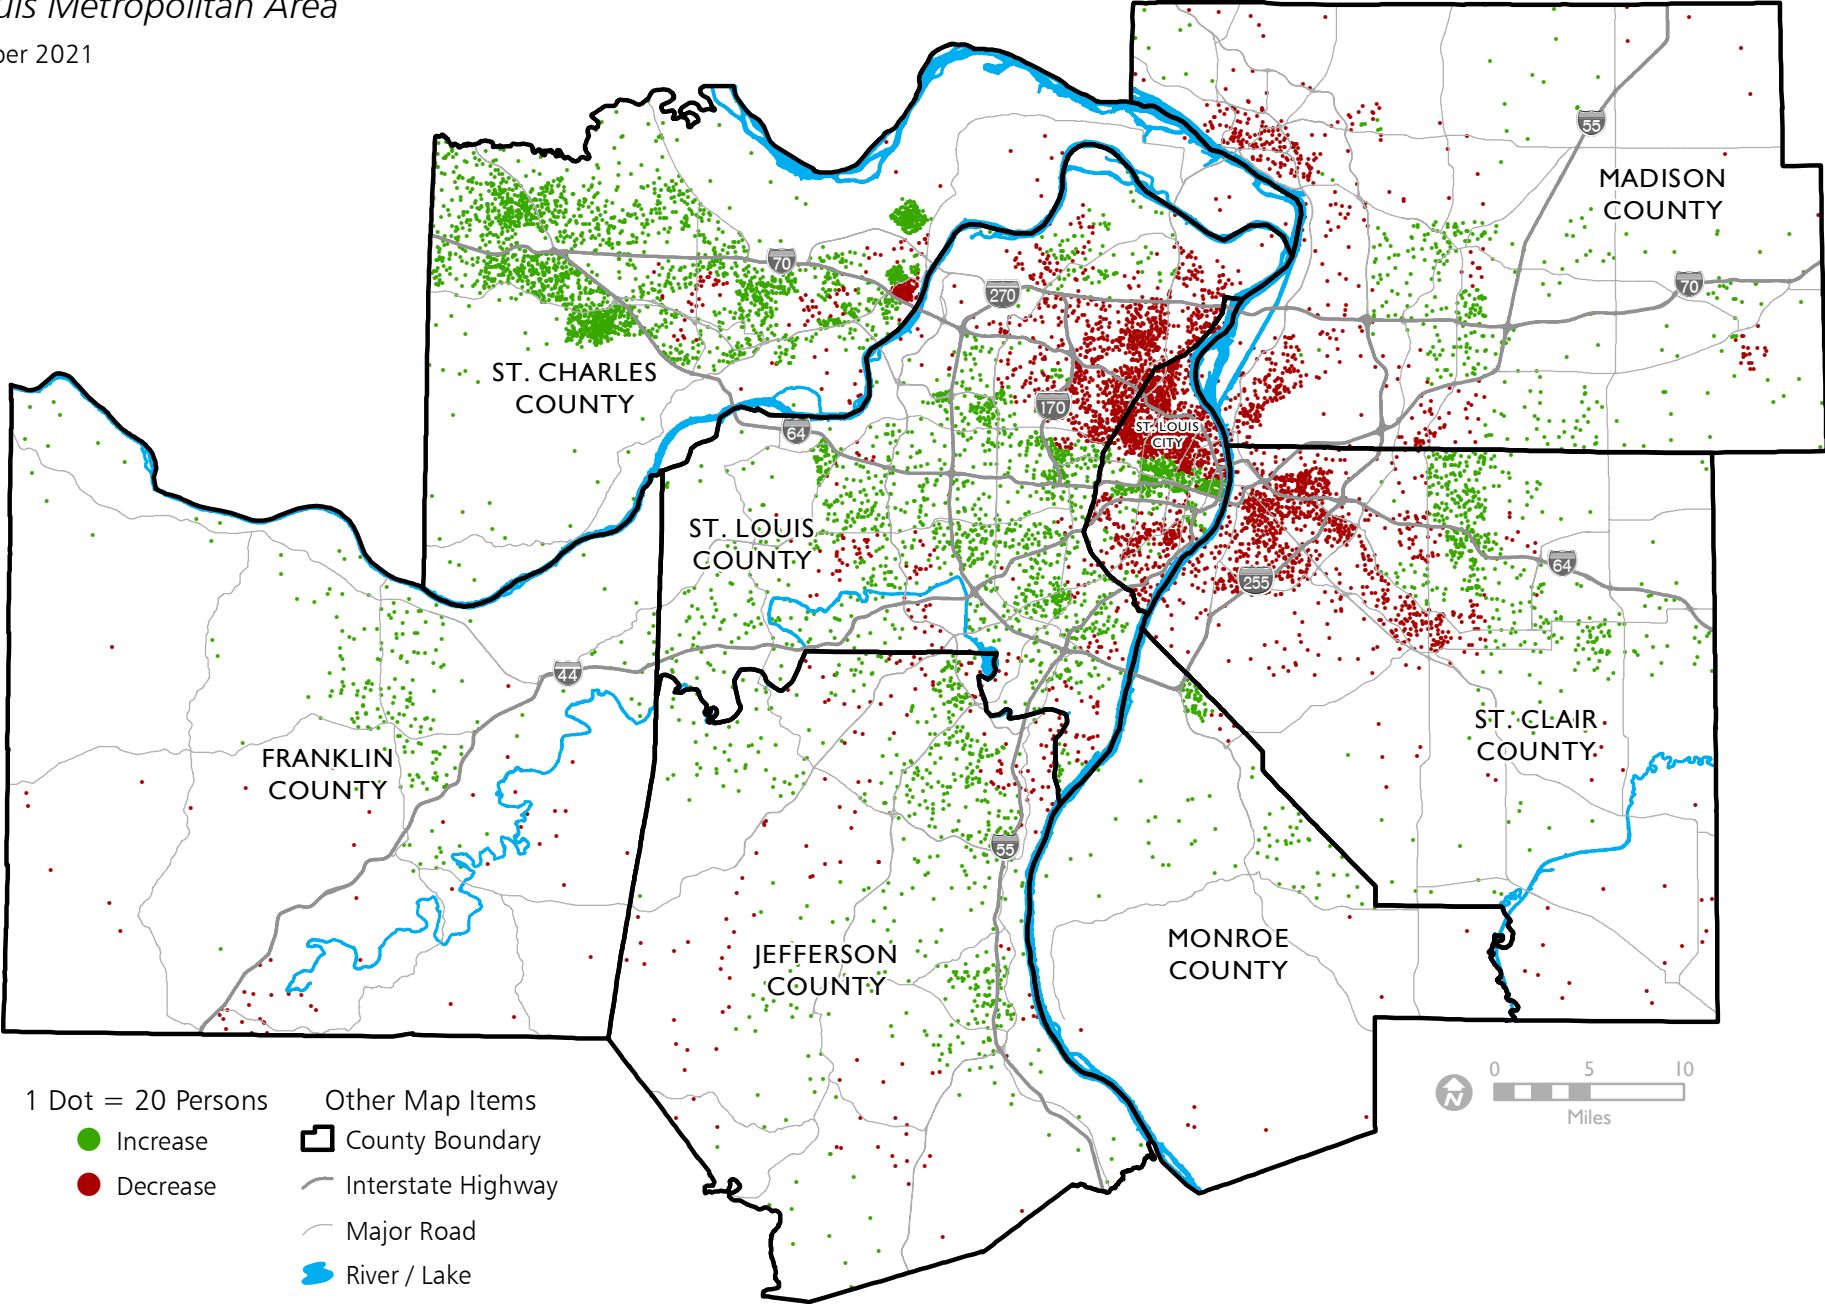

Population Change, 2010-2020

St. Louis Metropolitan Area

September 2021

Dots are randomly placed within 2020 Census tracts.
Tract boundaries are not shown on the map.

Sources: 2020 Census State Redistricting Data
(Public Law 94-171) Summary File Illinois, Missouri;
East-West Gateway Council of Governments