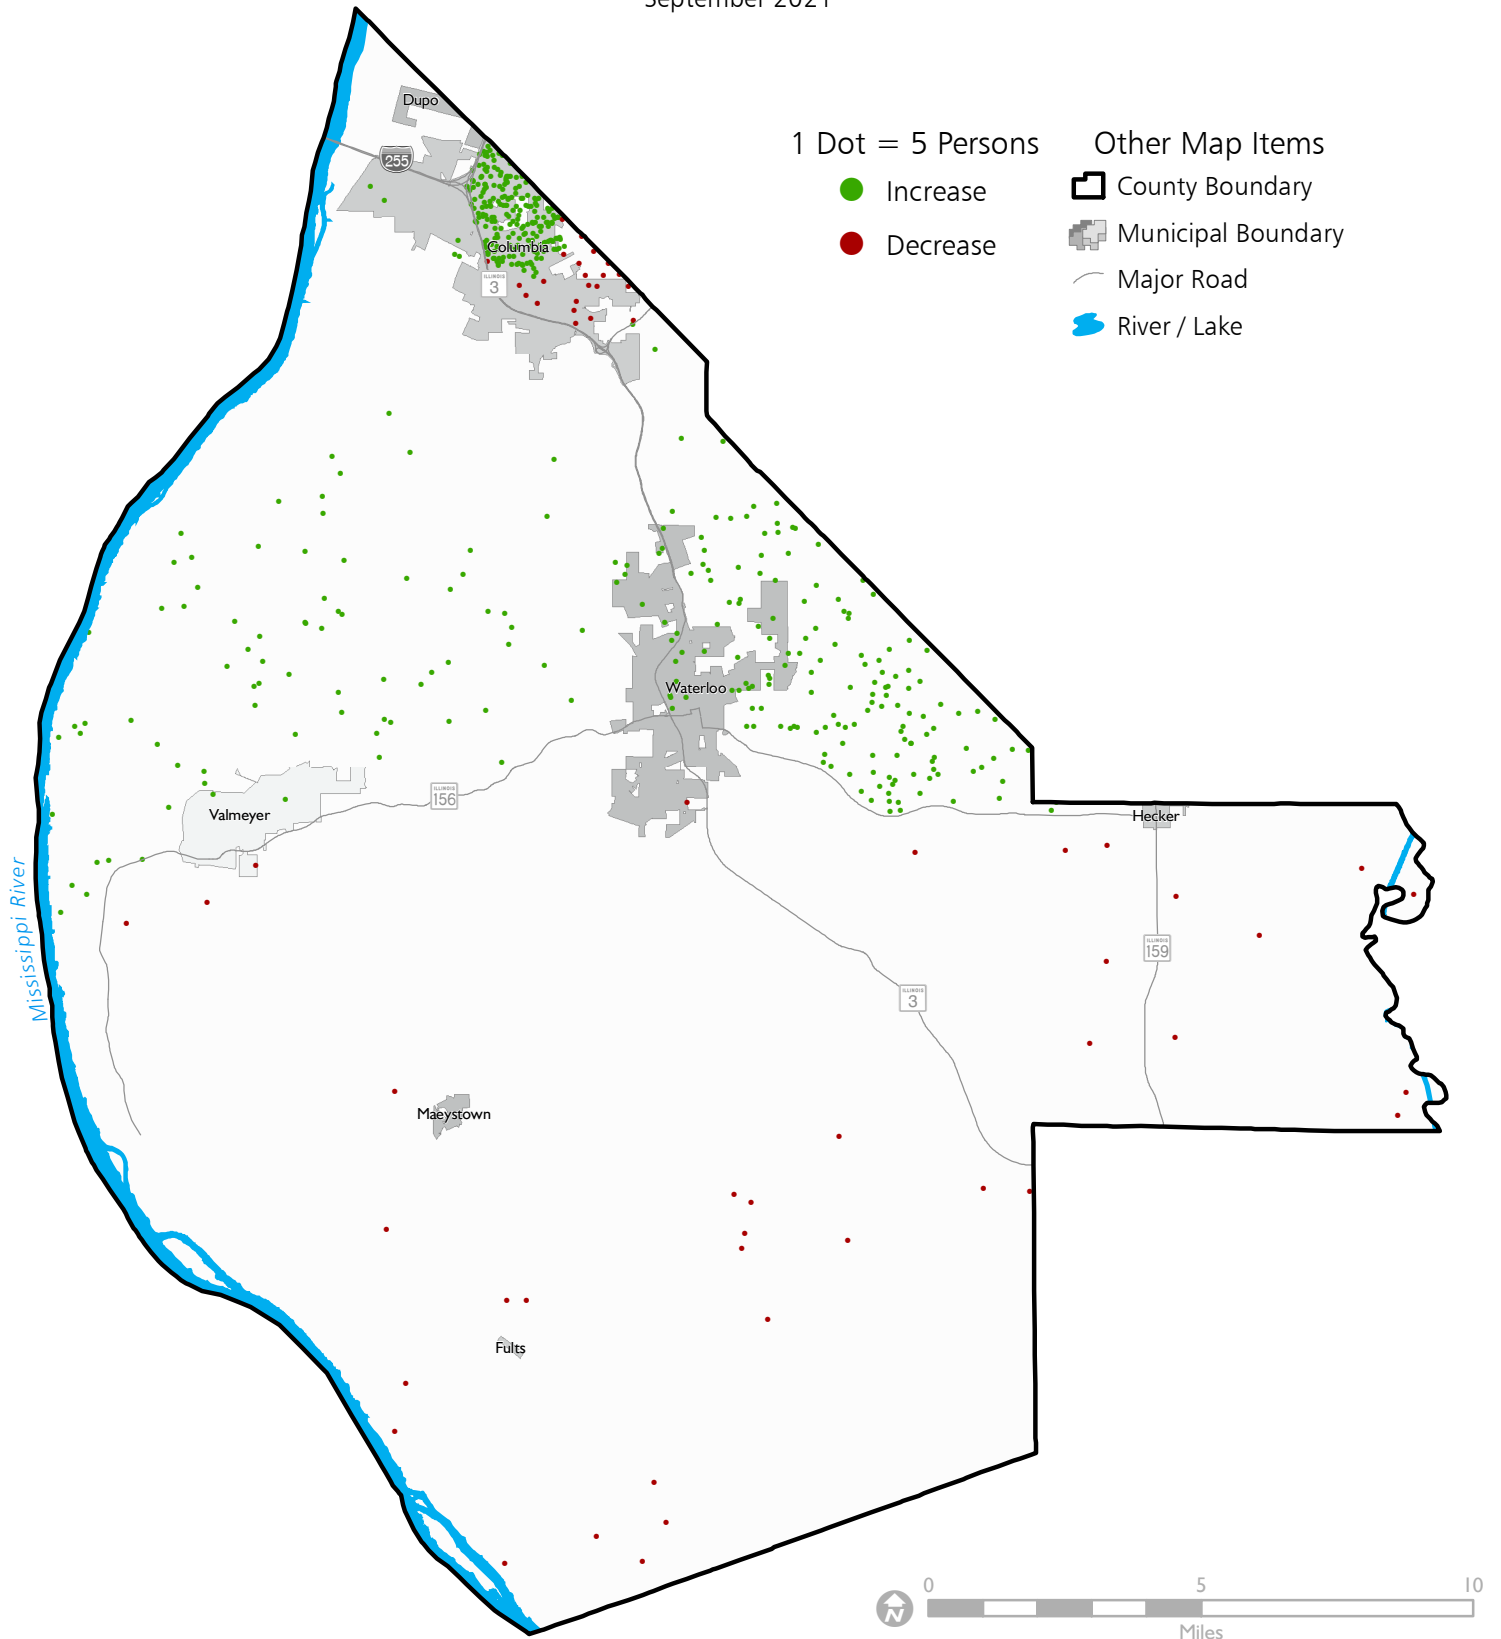

Population Change, 2010-2020

Monroe County, Illinois

September 2021

Dots are randomly placed within 2020 Census tracts.
Tract boundaries are not shown on the map.

Sources: 2020 Census State Redistricting Data
(Public Law 94-171) Summary File Illinois, Missouri;
East-West Gateway Council of Governments