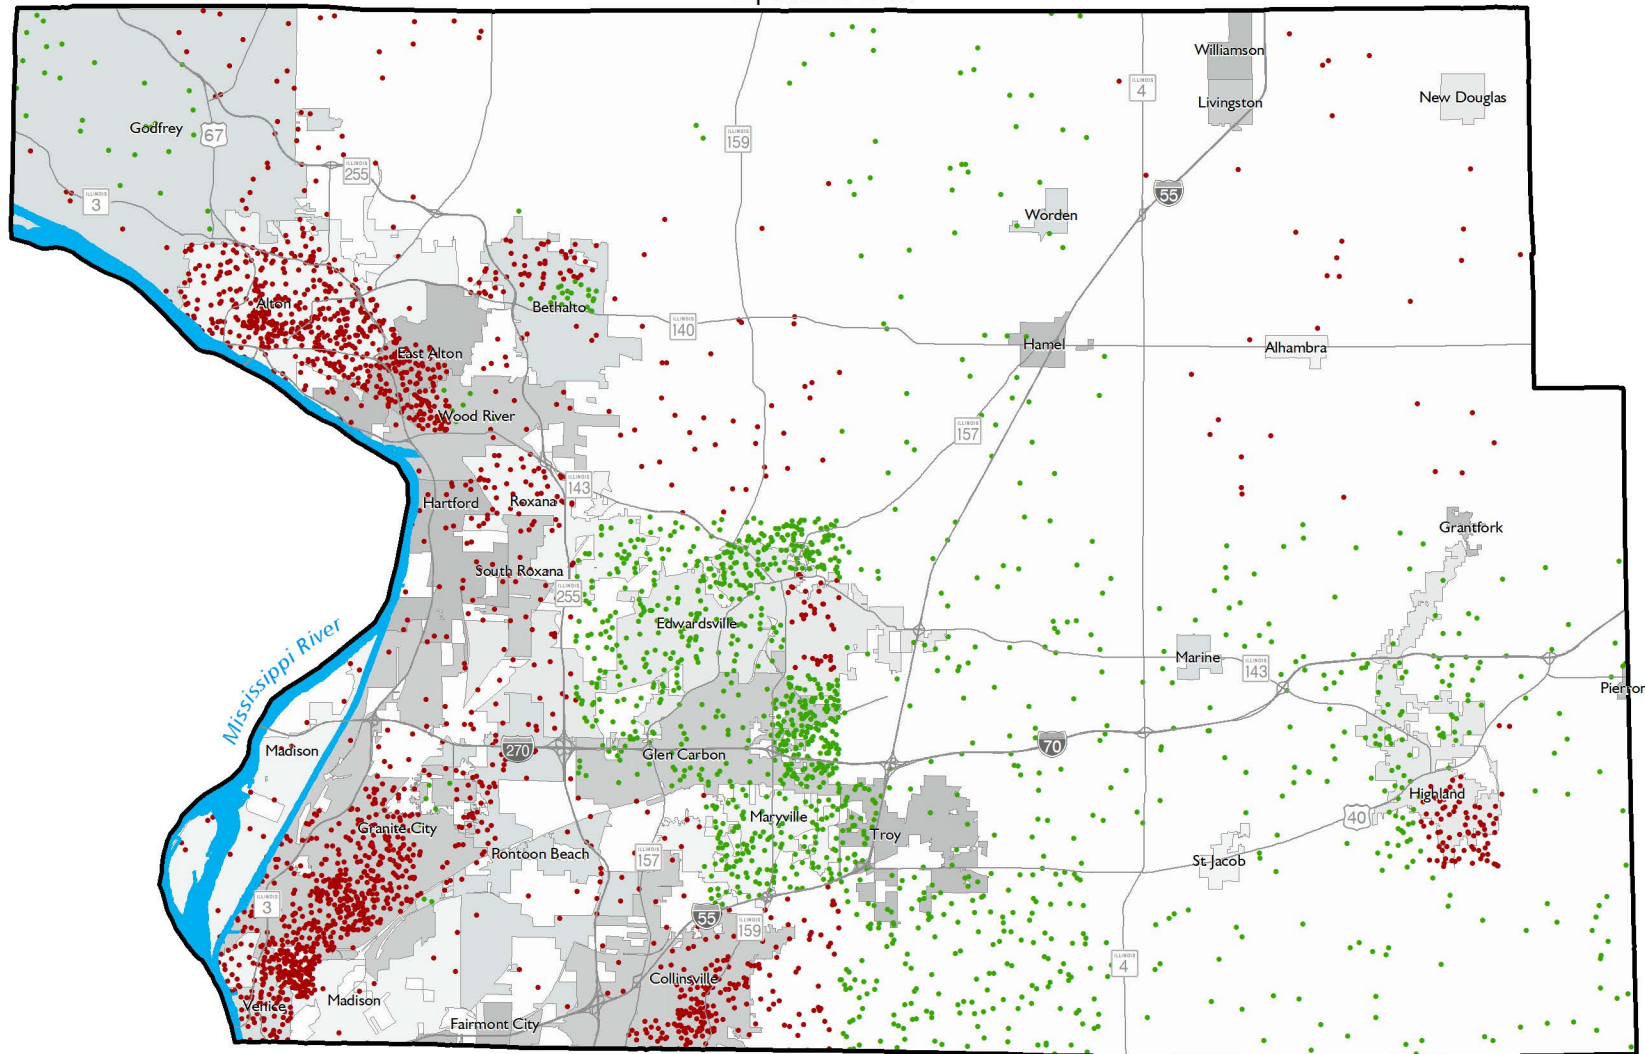

Population Change, 2010-2020

Madison County, Illinois

September 2021

1 Dot = 5 Persons

- Increase
- Decrease

Other Map Items

- ▭ County Boundary
- ▭ Municipal Boundary
- Major Road
- 🌊 River / Lake

Dots are randomly placed within 2020 Census tracts.
Tract boundaries are not shown on the map.

Sources: 2020 Census State Redistricting Data
(Public Law 94-171) Summary File Illinois, Missouri;
East-West Gateway Council of Governments