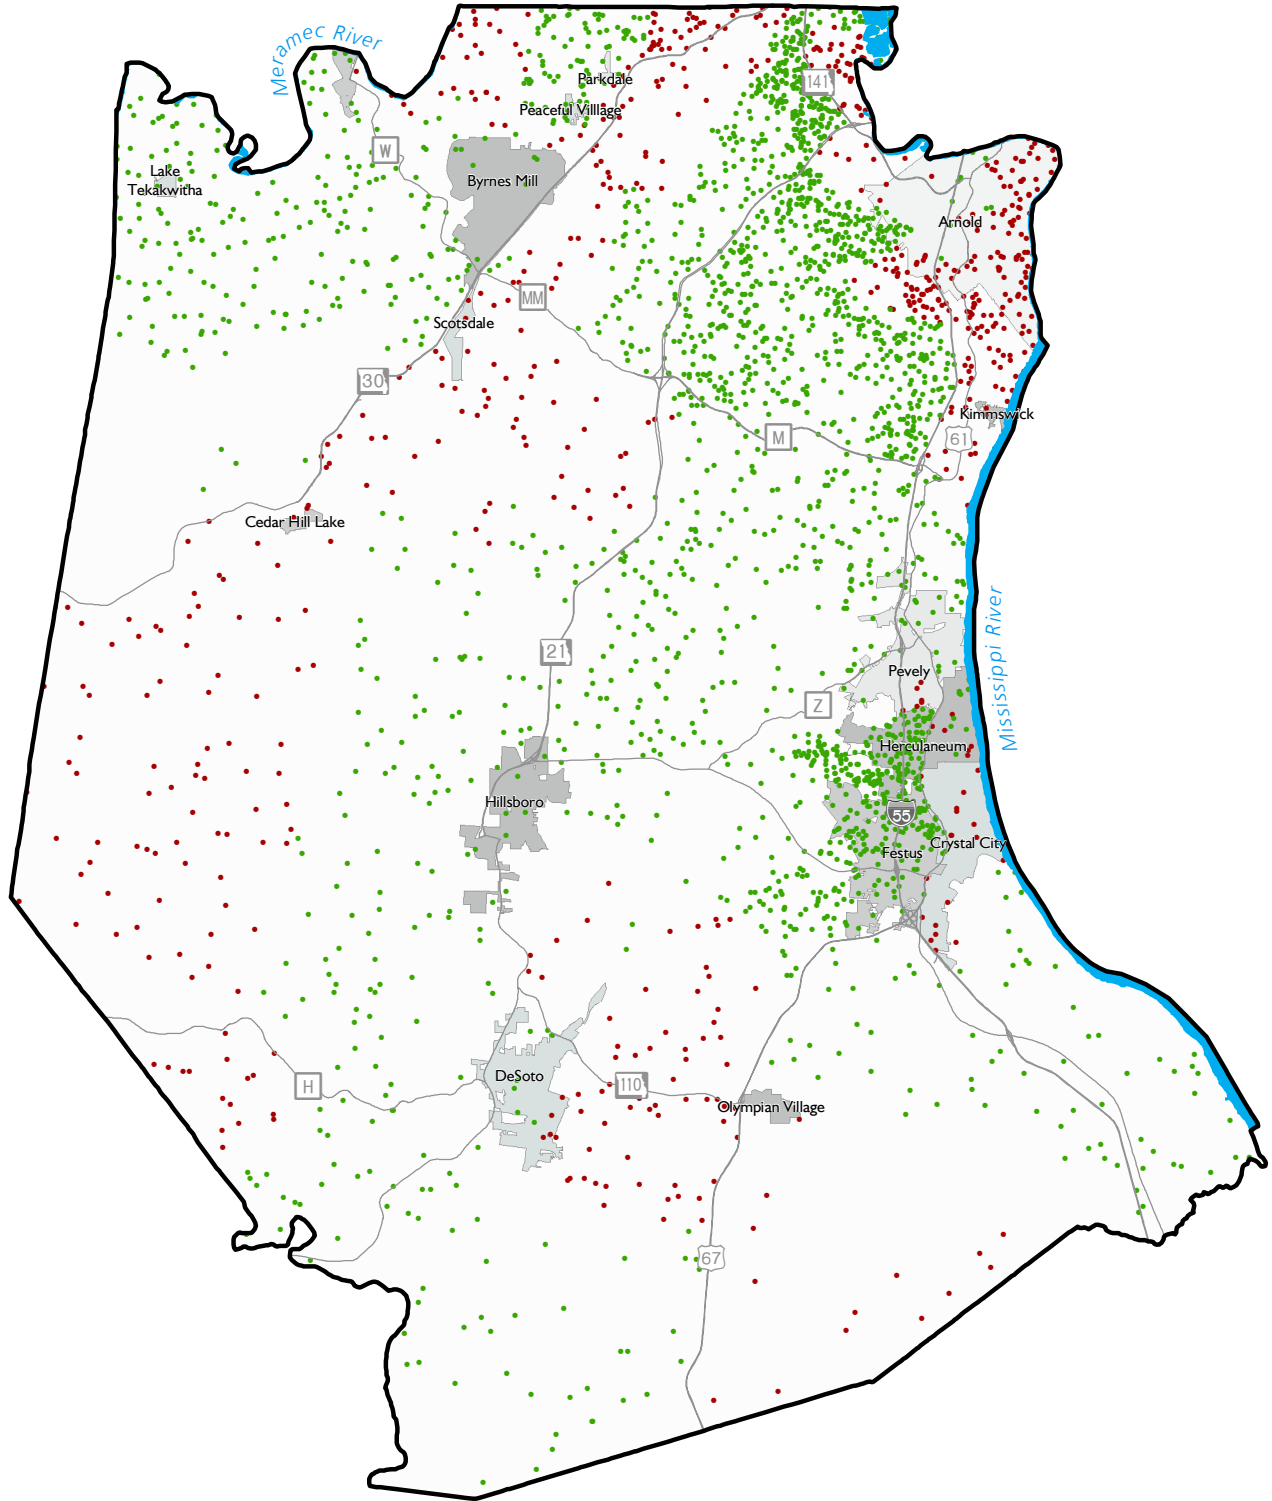

Population Change, 2010-2020

Jefferson County, Missouri

September 2021

1 Dot = 5 Persons

● Increase

● Decrease

Other Map Items

▭ County Boundary

▭ Municipal Boundary

— Major Road

🌊 River / Lake

Dots are randomly placed within 2020 Census tracts.
Tract boundaries are not shown on the map.

Sources: 2020 Census State Redistricting Data
(Public Law 94-171) Summary File Illinois, Missouri;
East-West Gateway Council of Governments