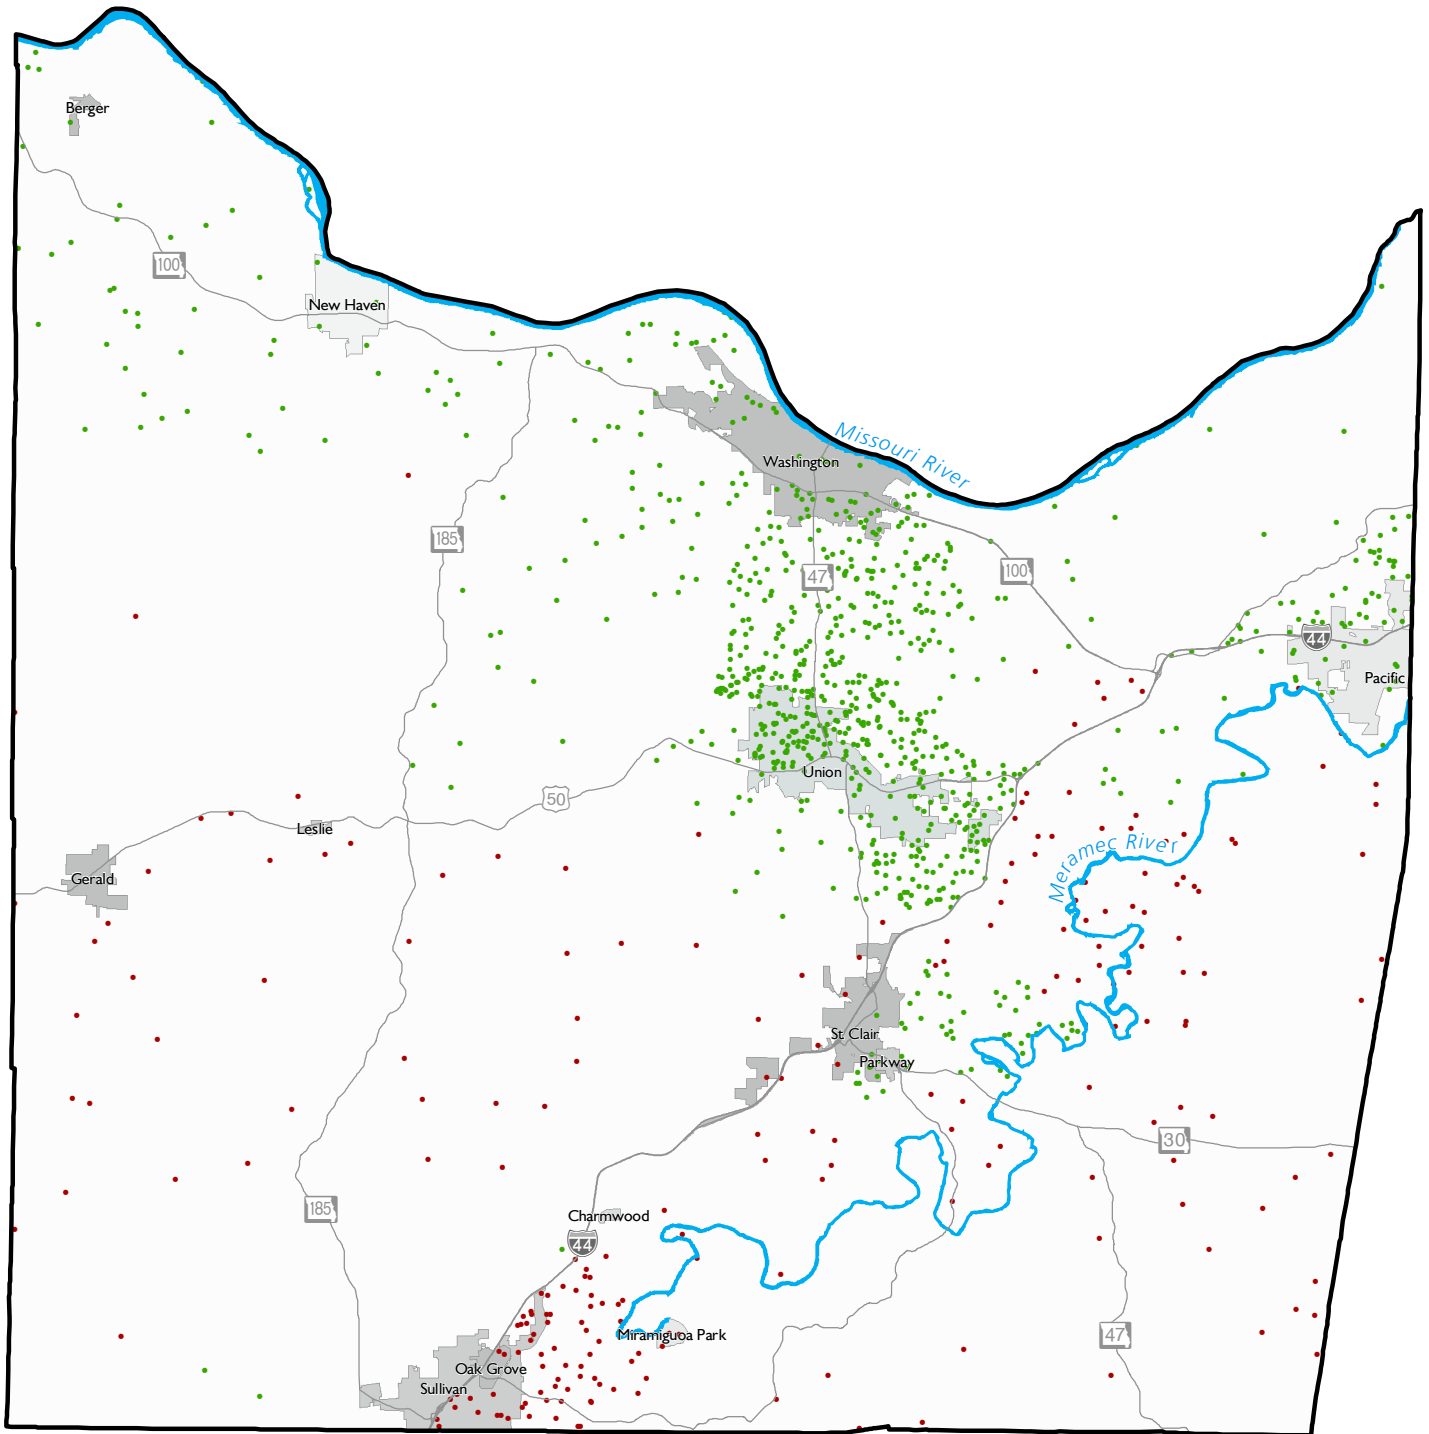

Population Change, 2010-2020

Franklin County, Missouri

September 2021

1 Dot = 5 Persons

● Increase

● Decrease

Other Map Items

▭ County Boundary

▭ Municipal Boundary

— Major Road

🌊 River / Lake

Dots are randomly placed within 2020 Census tracts.
Tract boundaries are not shown on the map.

Sources: 2020 Census State Redistricting Data
(Public Law 94-171) Summary File Illinois, Missouri;
East-West Gateway Council of Governments