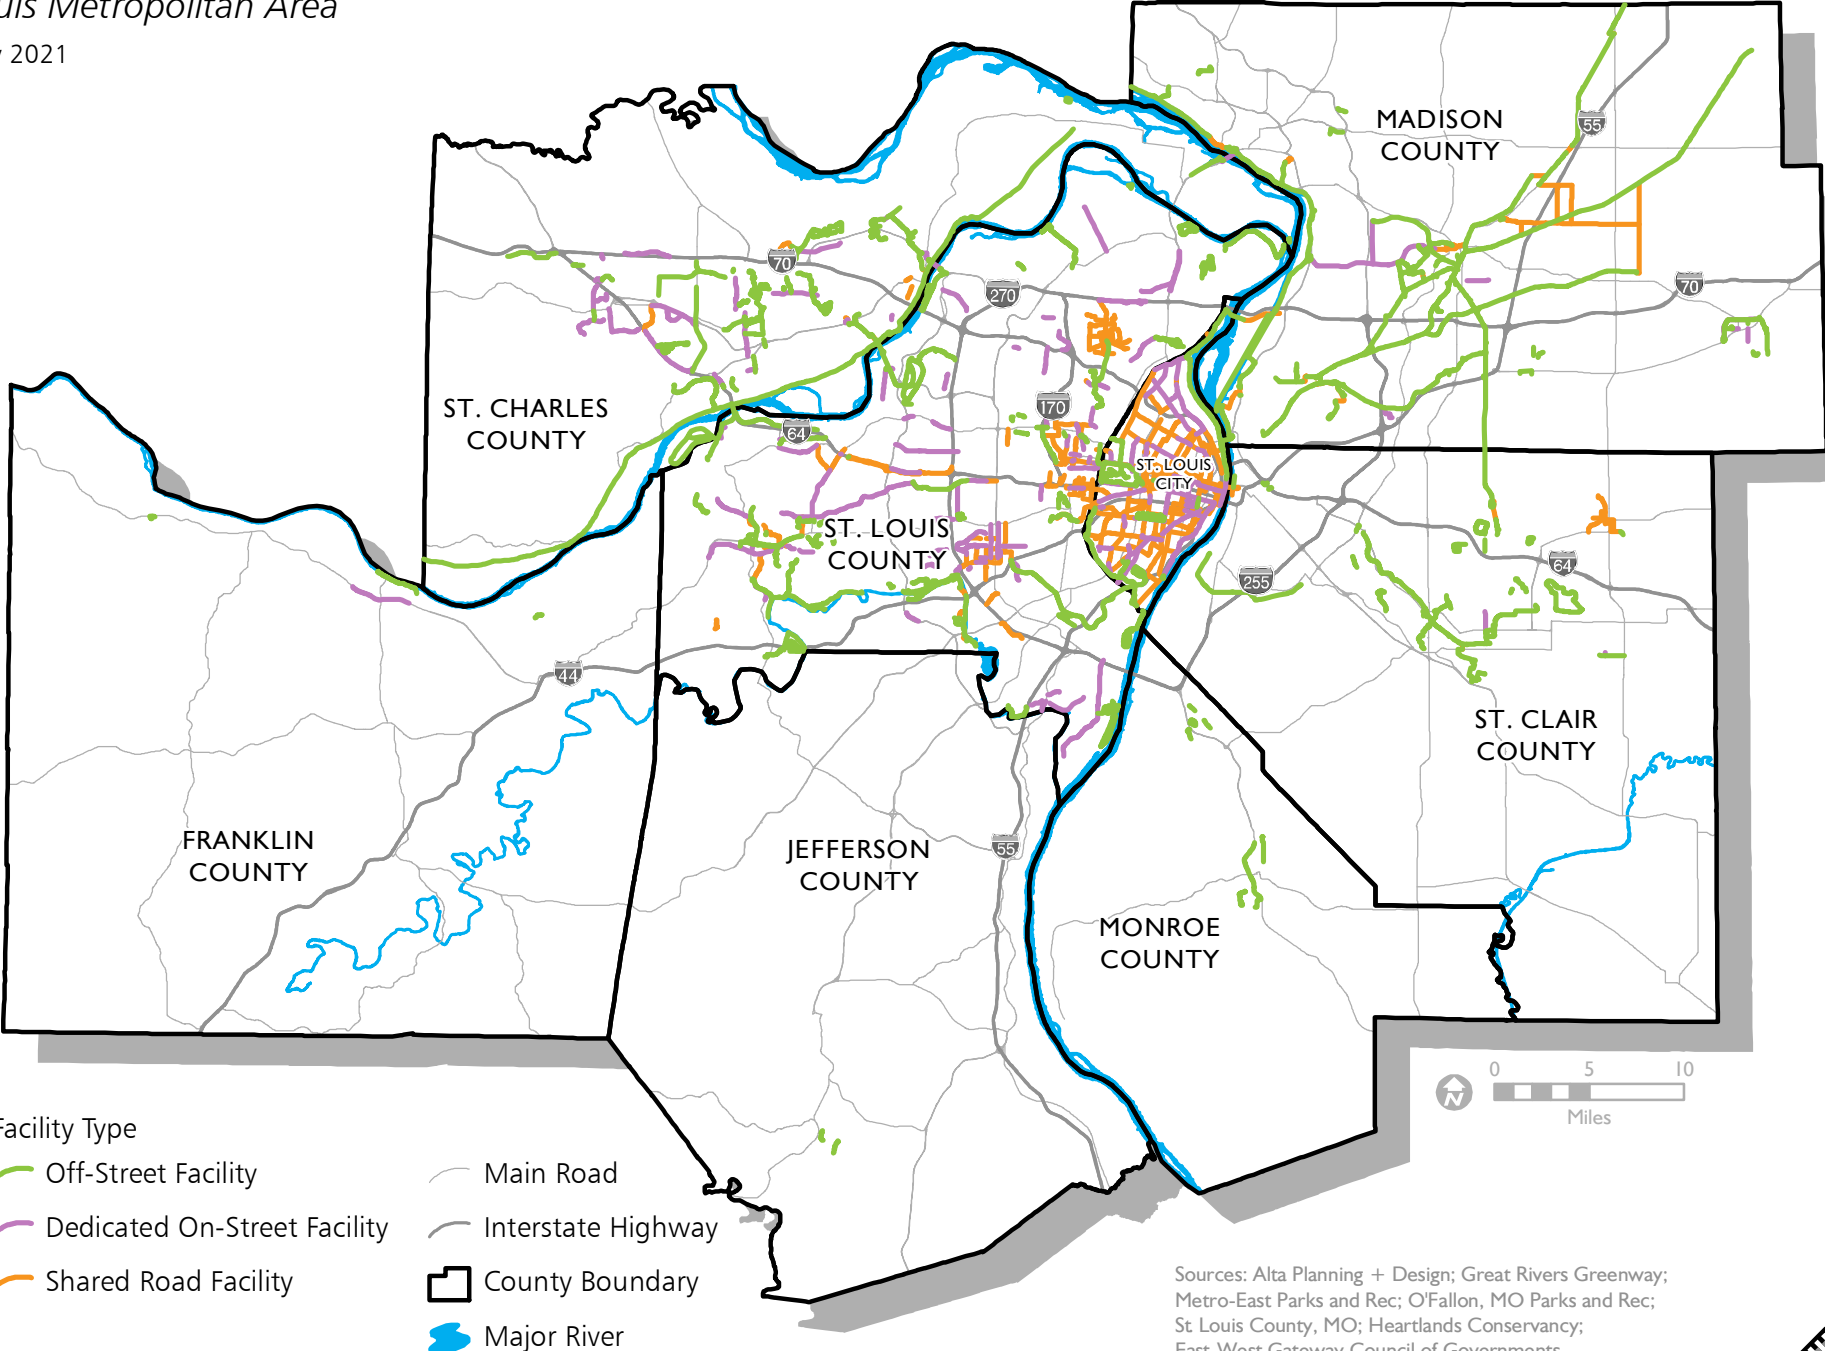

Bike Facilities

St. Louis Metropolitan Area

February 2021

Sources: Alta Planning + Design; Great Rivers Greenway; Metro-East Parks and Rec; O'Fallon, MO Parks and Rec; St. Louis County, MO; Heartlands Conservancy; East-West Gateway Council of Governments