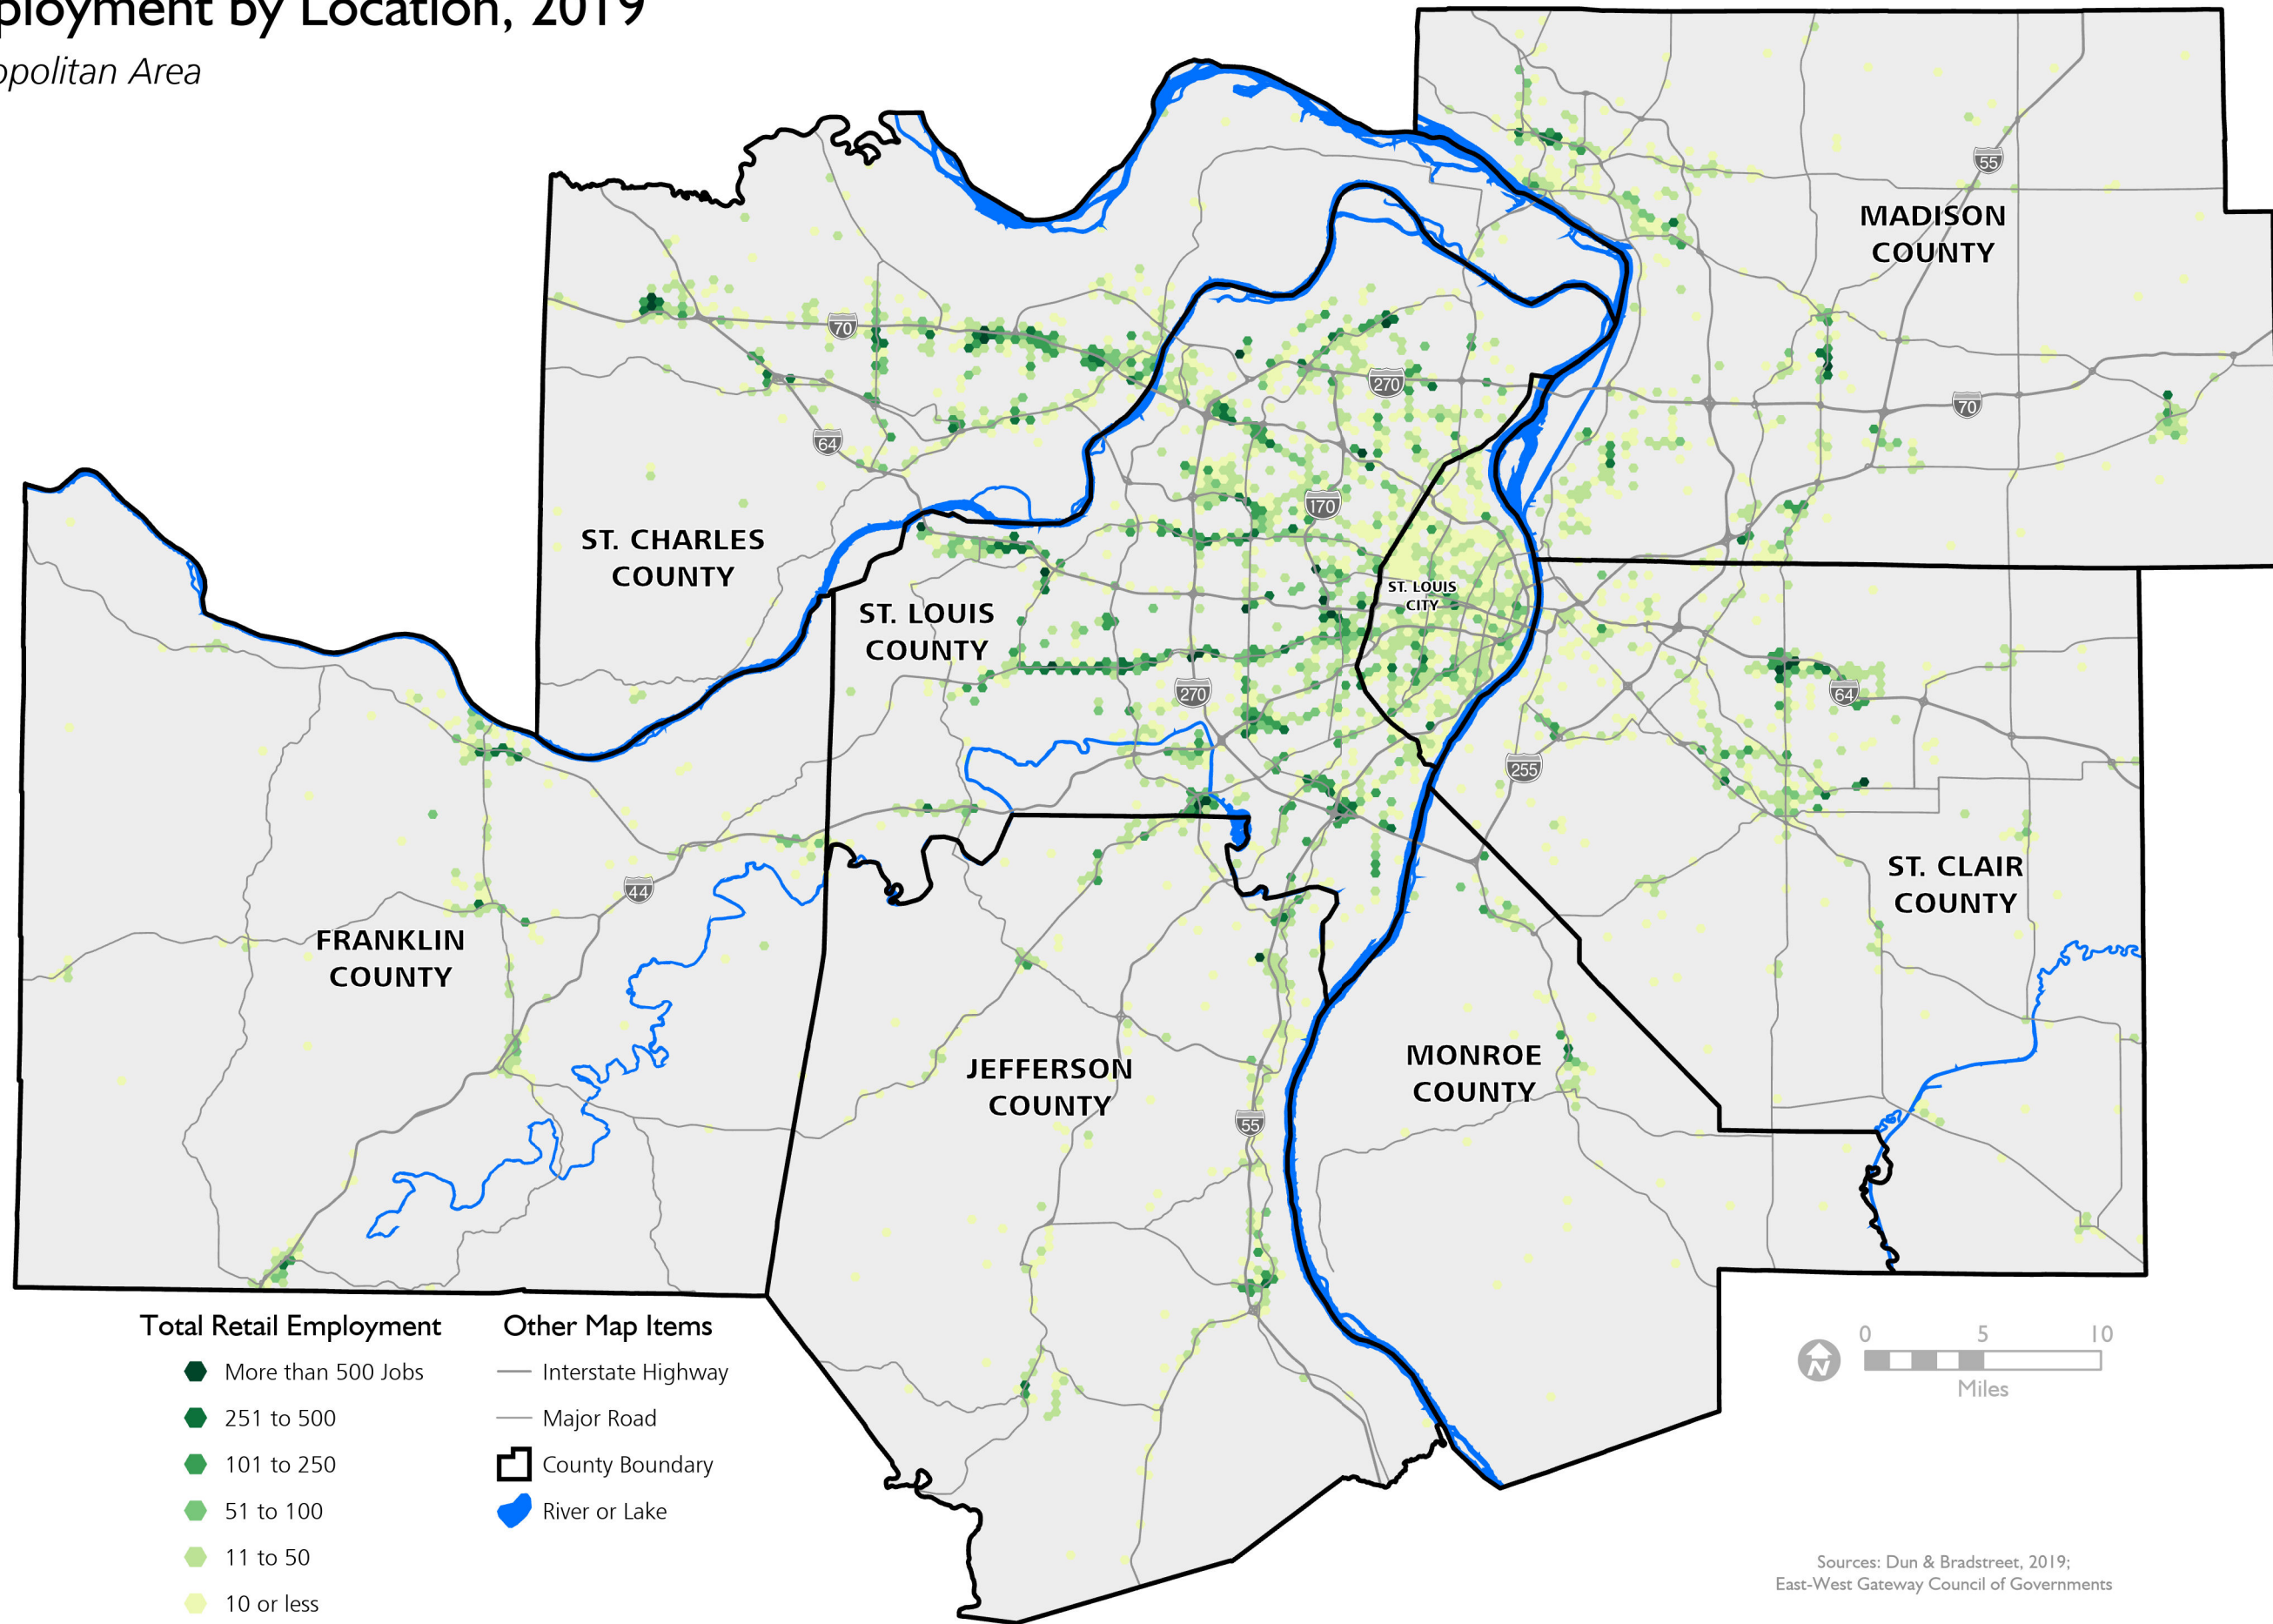

# Retail Employment by Location, 2019

St. Louis Metropolitan Area

March 2021

Employment locations have been allocated to 1/8 mile<sup>2</sup> grid cells. Grid cell boundaries are not shown on this map.

Sources: Dun & Bradstreet, 2019;  
East-West Gateway Council of Governments