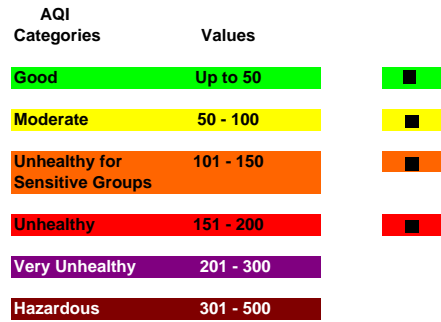

July 2020

AQI Calculation for the October 2015 Ozone Standard

June 2020

AQI Calculation for the October 2015 Ozone Standard

start

May 2020

AQI Calculation for the October 2015 Ozone Standard

April 2020