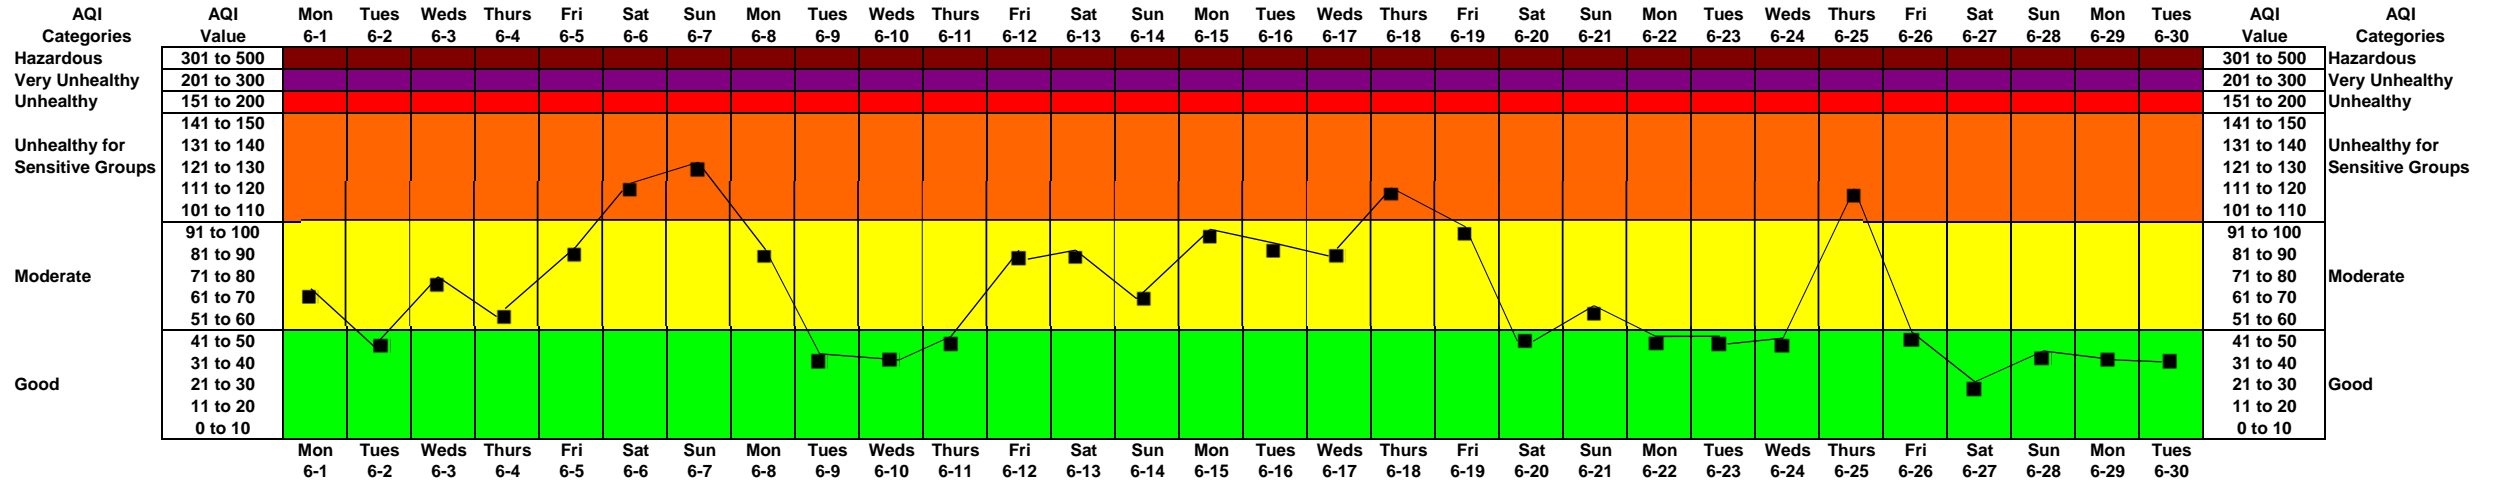

June 2020

AQI Calculation for the October 2015 Ozone Standard

start