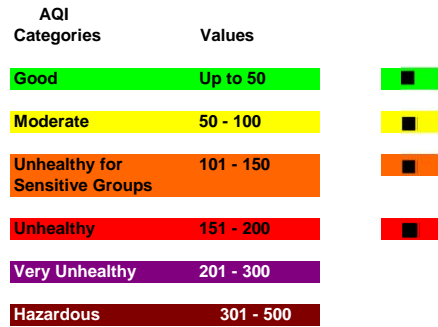

October 2020

AQI Calculation for the October 2015 Ozone Standard

September 2020

AQI Calculation for the October 2015 Ozone Standard

August 2020

AQI Calculation for the October 2015 Ozone Standard

July 2020

AQI Calculation for the October 2015 Ozone Standard