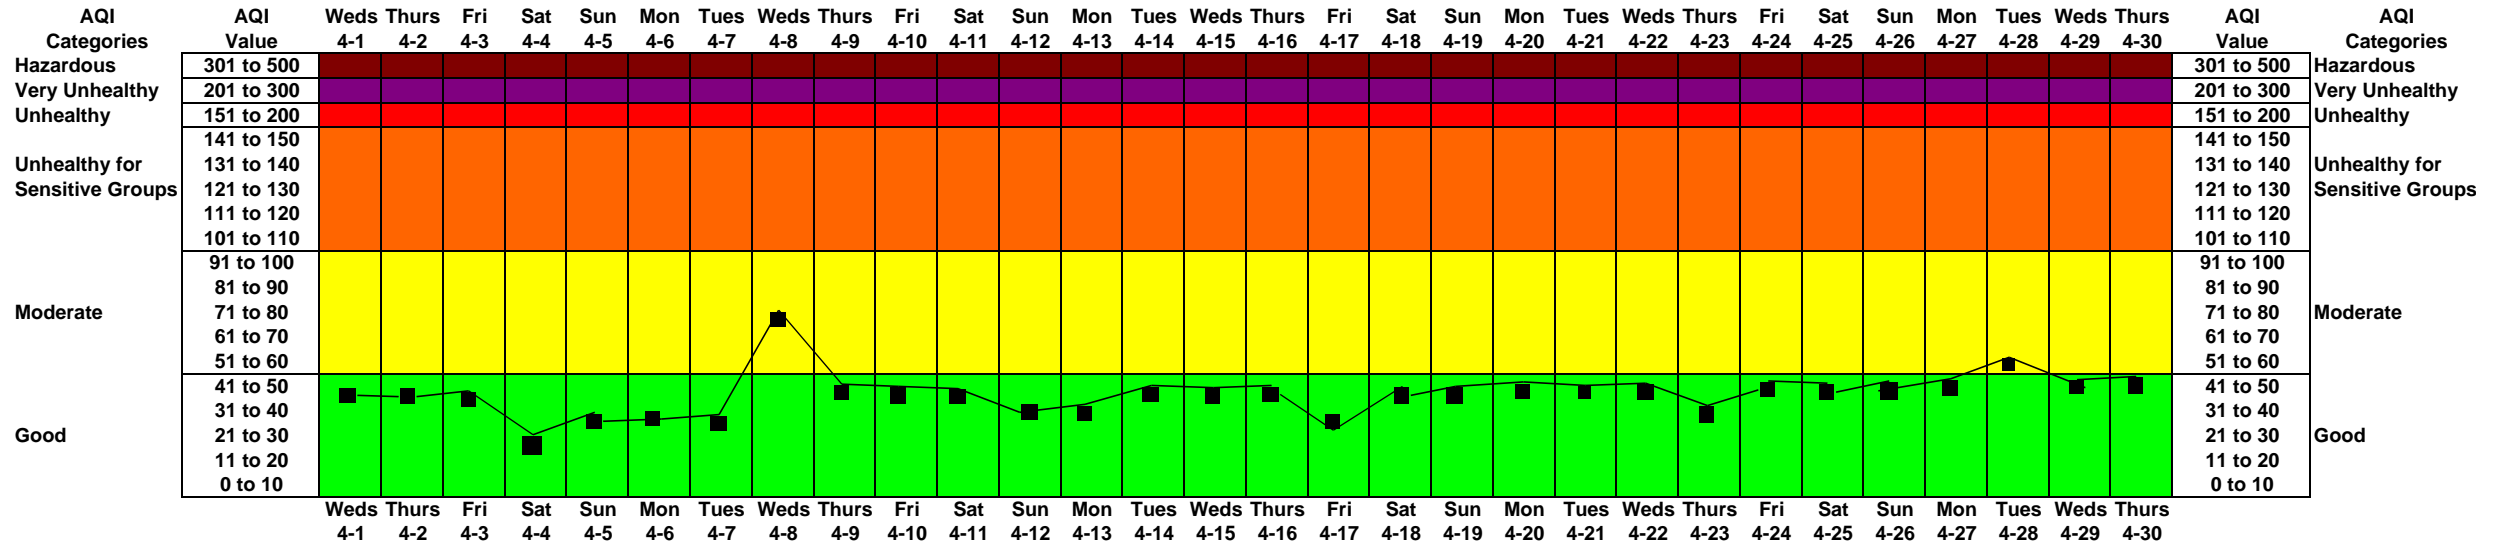

April 2020

AQI Calculation for the October 2015 Ozone Standard