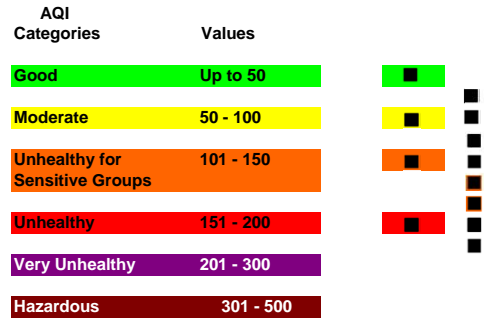

October 2020

AQI Calculation for the October 2015 Ozone Standard

September 2020

AQI Calculation for the October 2015 Ozone Standard

August 2020

AQI Calculation for the October 2015 Ozone Standard

July 2020

AQI Calculation for the October 2015 Ozone Standard