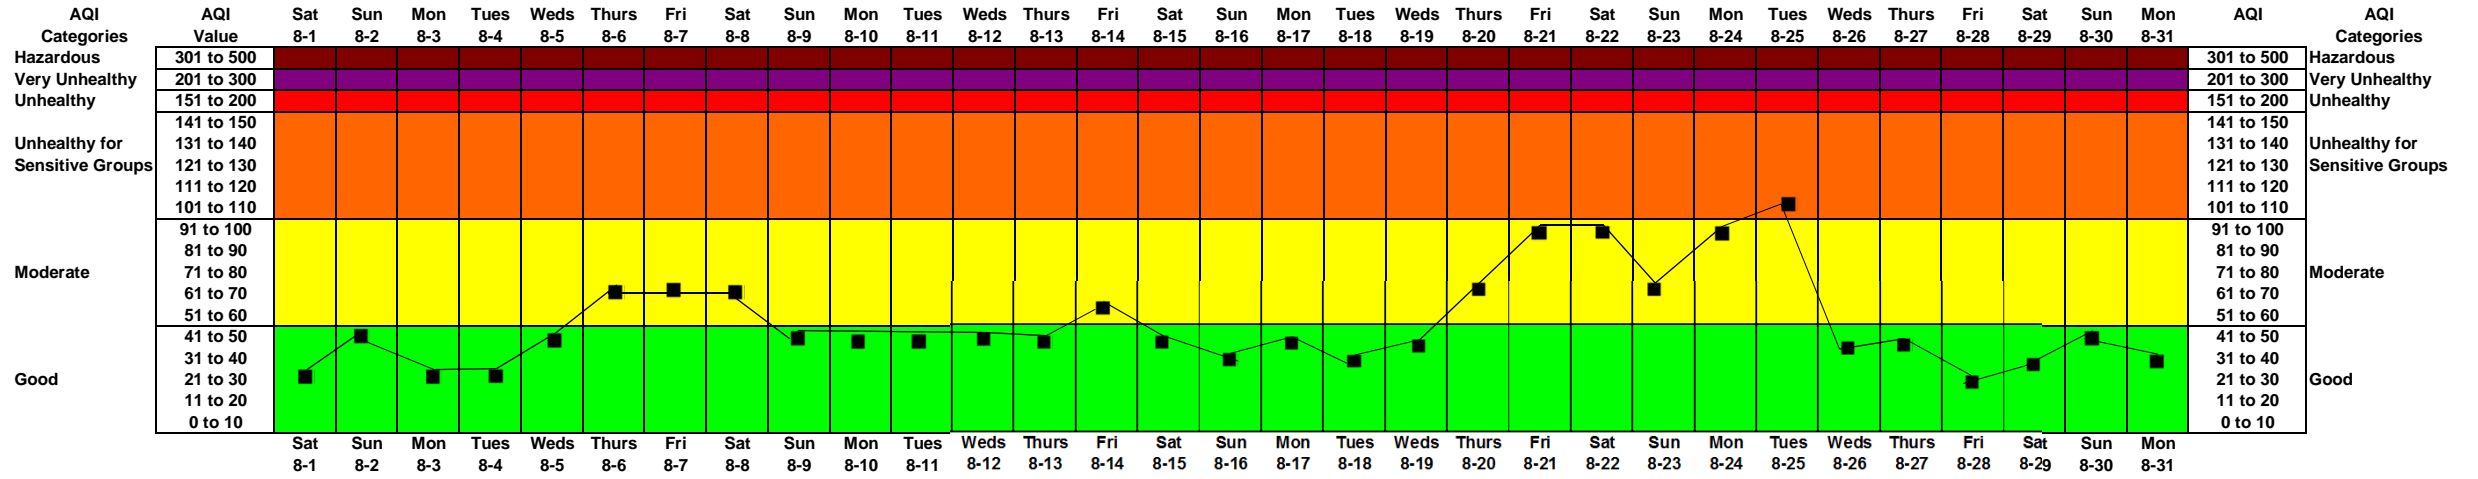

October 2020

AQI Calculation for the October 2015 Ozone Standard

September 2020

AQI Calculation for the October 2015 Ozone Standard

August 2020

AQI Calculation for the October 2015 Ozone Standard

July 2020

AQI Calculation for the October 2015 Ozone Standard