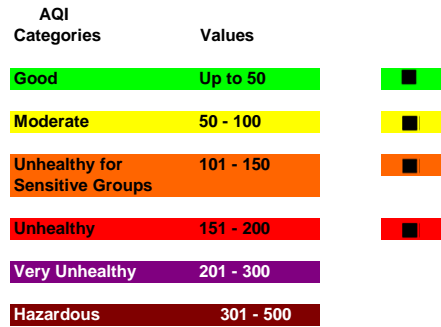

October 2020

AQI Calculation for the October 2015 Ozone Standard

September 2020

AQI Calculation for the October 2015 Ozone Standard

August 2020

AQI Calculation for the October 2015 Ozone Standard

July 2020

AQI Calculation for the October 2015 Ozone Standard