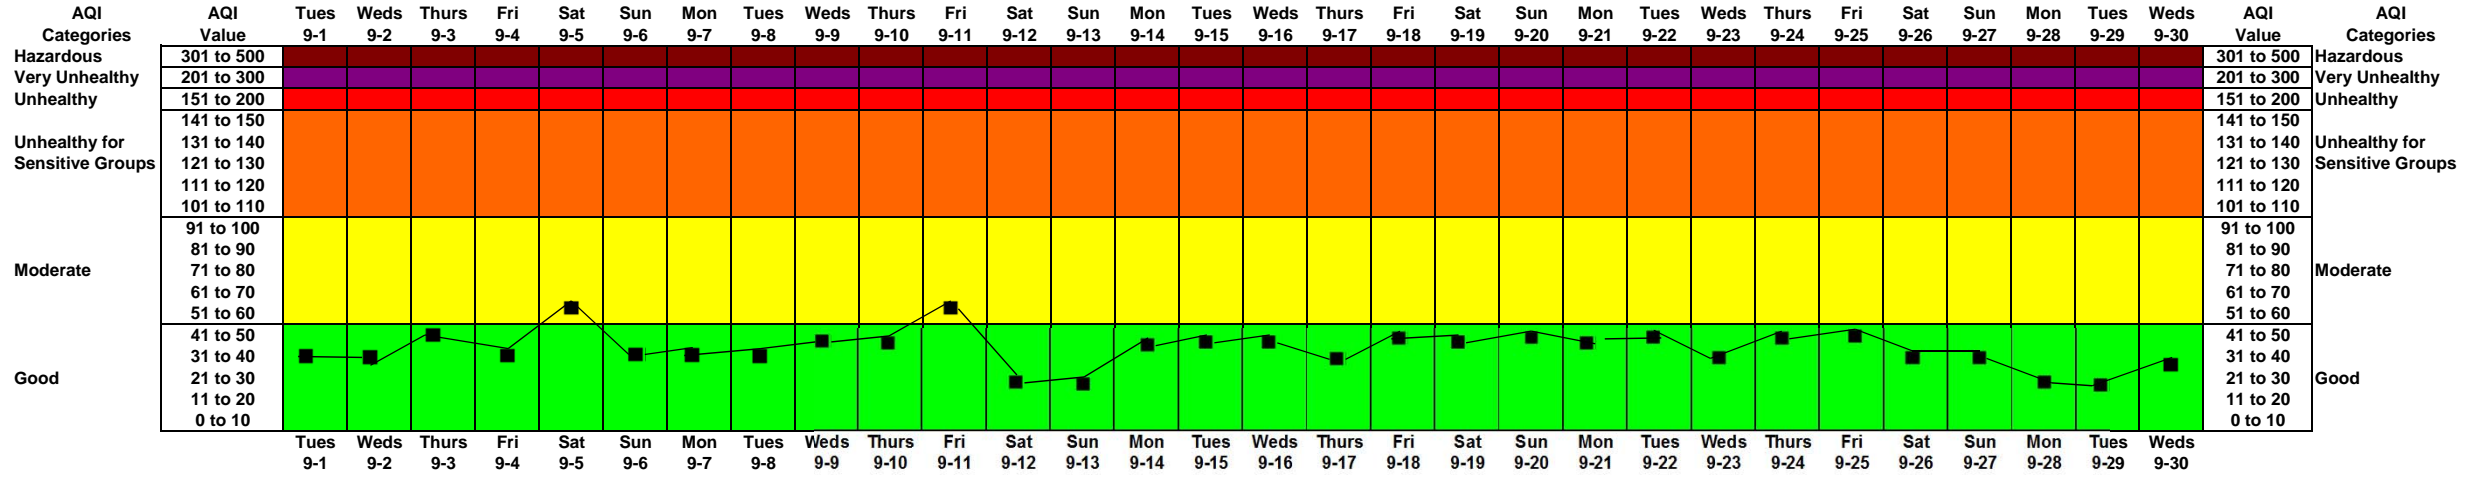

October 2020

AQI Calculation for the October 2015 Ozone Standard

September 2020

AQI Calculation for the October 2015 Ozone Standard

August 2020

AQI Calculation for the October 2015 Ozone Standard

July 2020

AQI Calculation for the October 2015 Ozone Standard