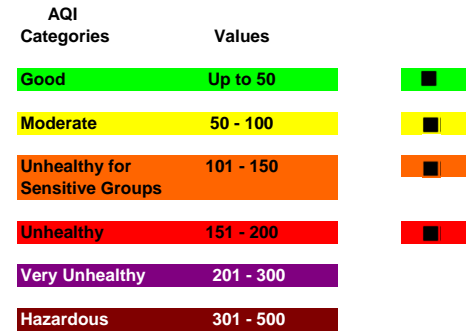

July 2020

AQI Calculation for the October 2015 Ozone Standard

June 2020

AQI Calculation for the October 2015 Ozone Standard

start

May 2020

AQI Calculation for the October 2015 Ozone Standard

April 2020