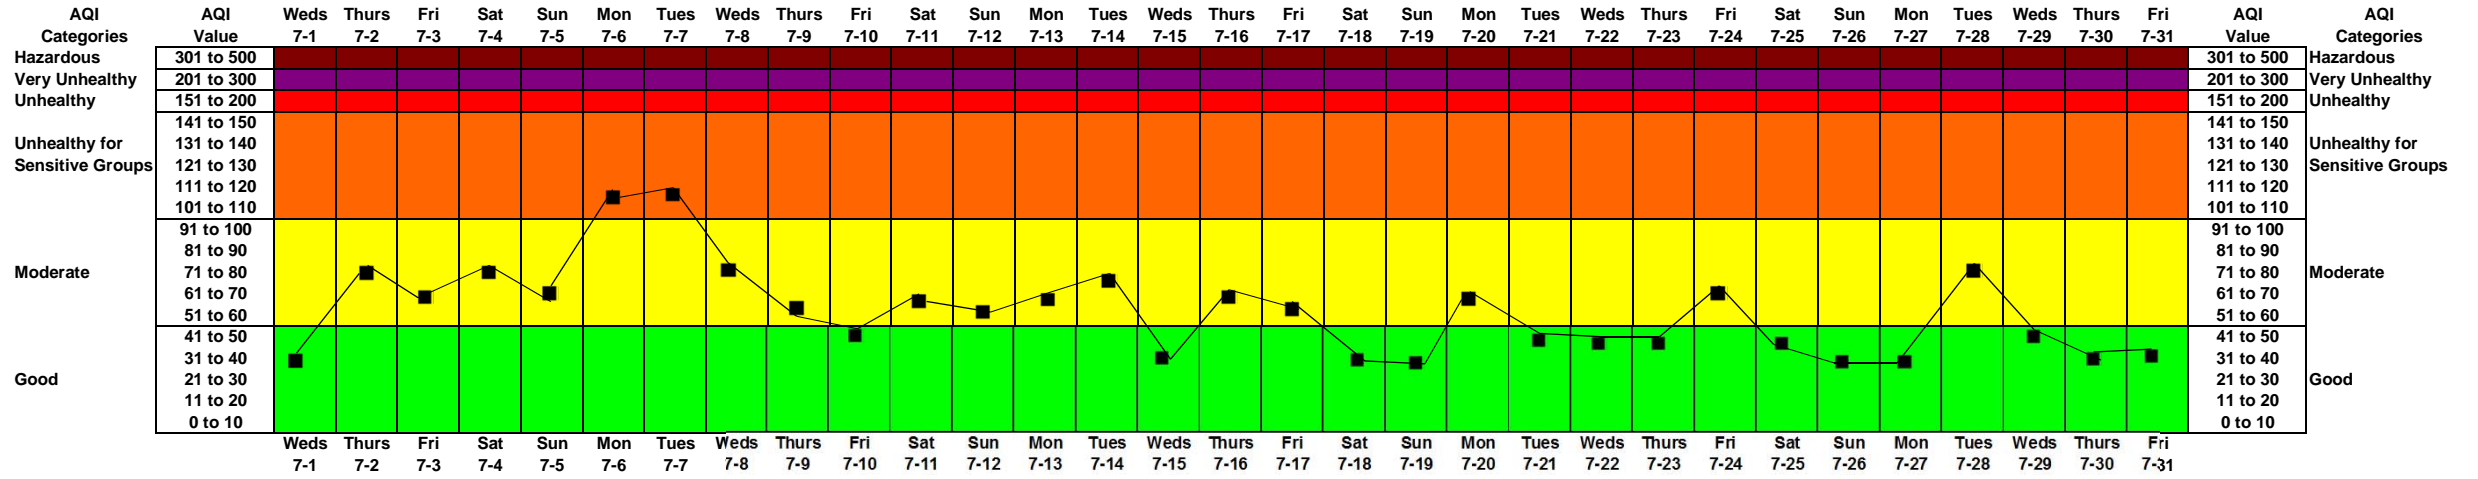

October 2020

AQI Calculation for the October 2015 Ozone Standard

September 2020

AQI Calculation for the October 2015 Ozone Standard

August 2020

AQI Calculation for the October 2015 Ozone Standard

July 2020

AQI Calculation for the October 2015 Ozone Standard