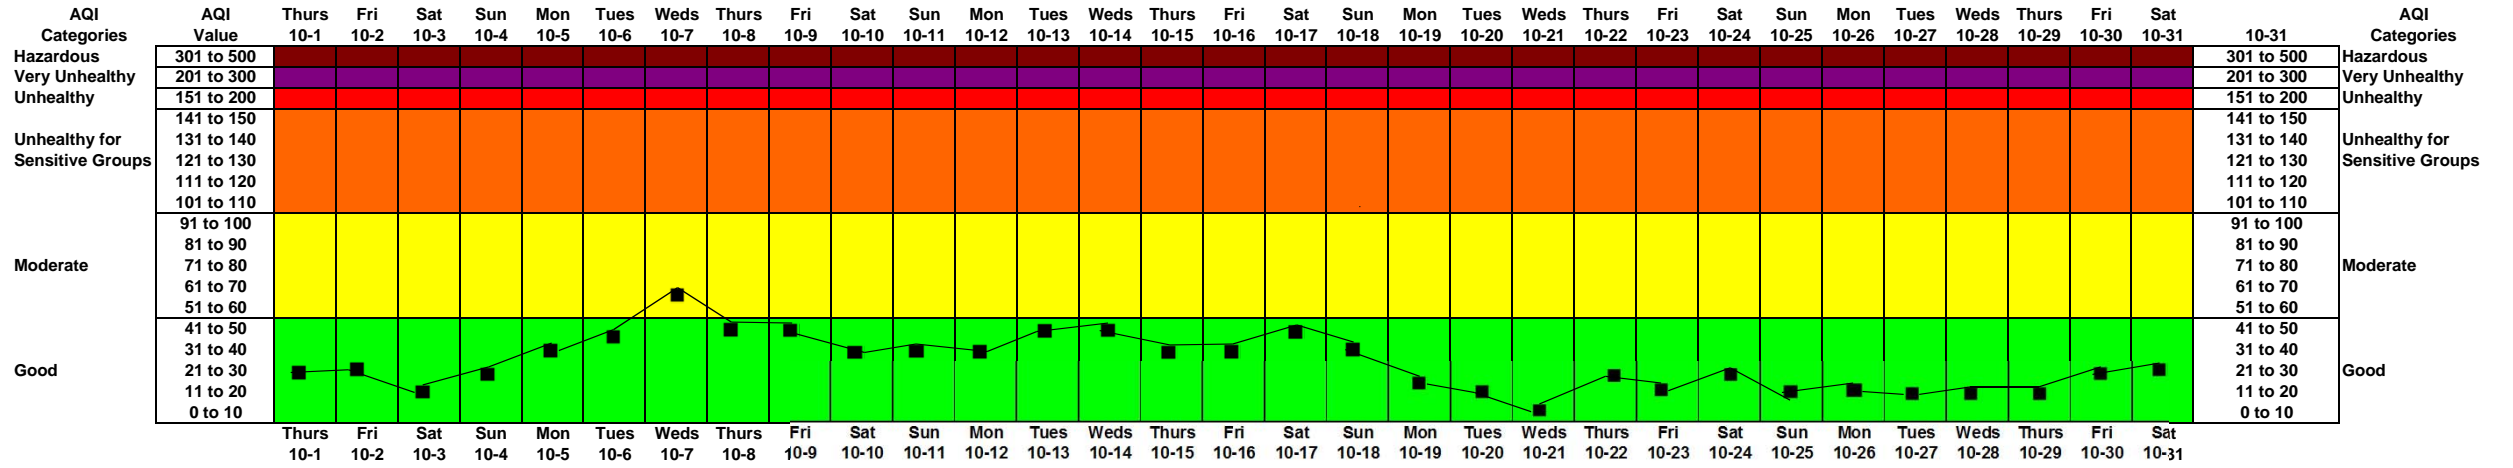

October 2020

AQI Calculation for the October 2015 Ozone Standard

September 2020

AQI Calculation for the October 2015 Ozone Standard

August 2020

AQI Calculation for the October 2015 Ozone Standard

July 2020

AQI Calculation for the October 2015 Ozone Standard

July 2020

AQI Calculation for the October 2015 Ozone Standard

June 2020

AQI Calculation for the October 2015 Ozone Standard

start

May 2020

AQI Calculation for the October 2015 Ozone Standard

April 2020