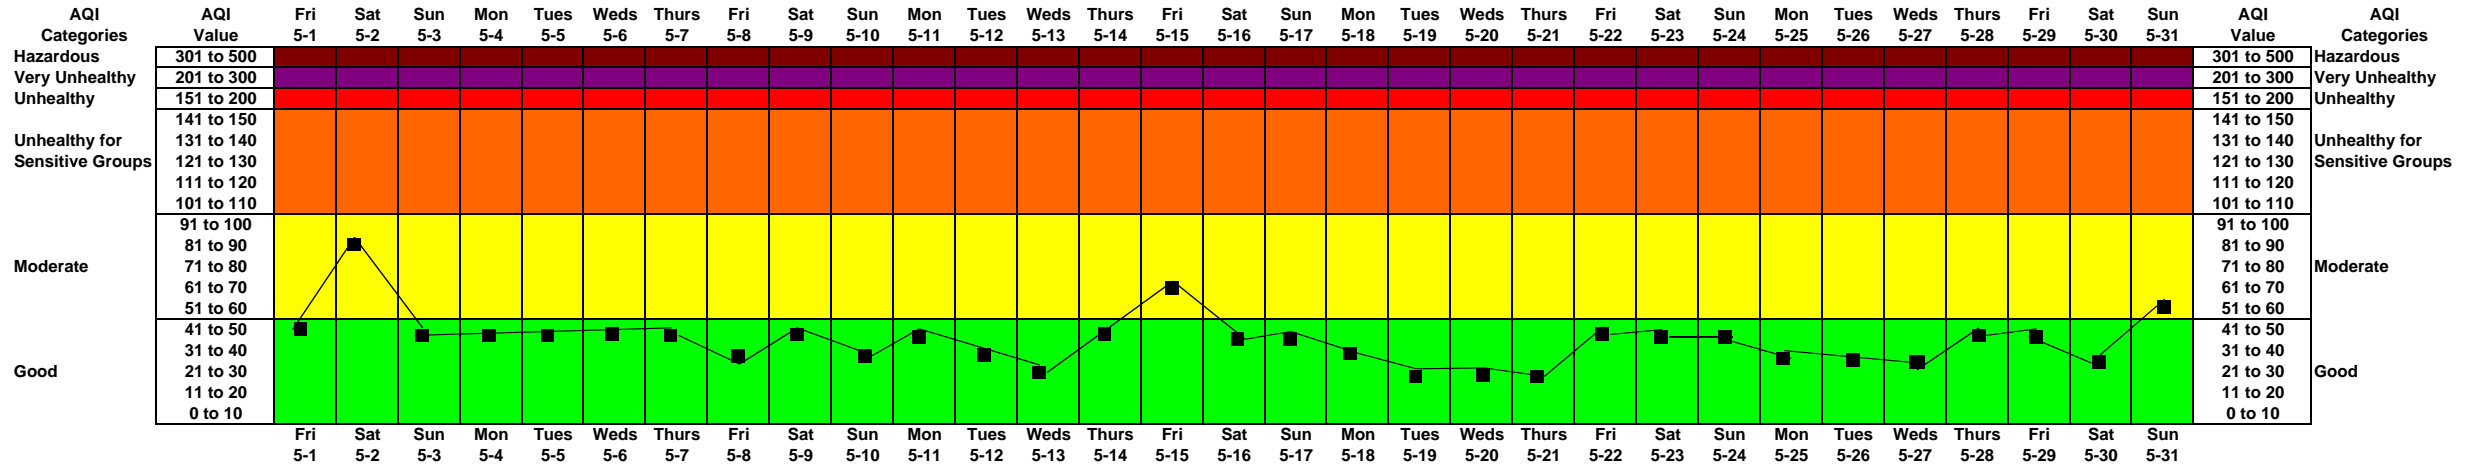

July 2020

AQI Calculation for the October 2015 Ozone Standard

June 2020

AQI Calculation for the October 2015 Ozone Standard

start

May 2020

AQI Calculation for the October 2015 Ozone Standard

April 2020