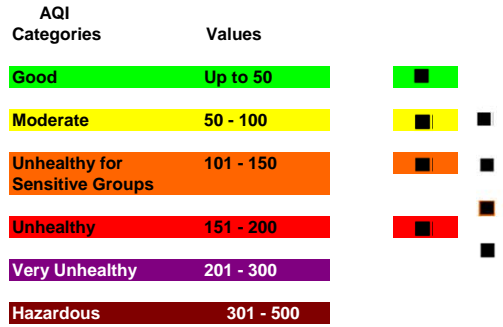

October 2020

AQI Calculation for the October 2015 Ozone Standard

September 2020

AQI Calculation for the October 2015 Ozone Standard

August 2020

AQI Calculation for the October 2015 Ozone Standard

July 2020

AQI Calculation for the October 2015 Ozone Standard