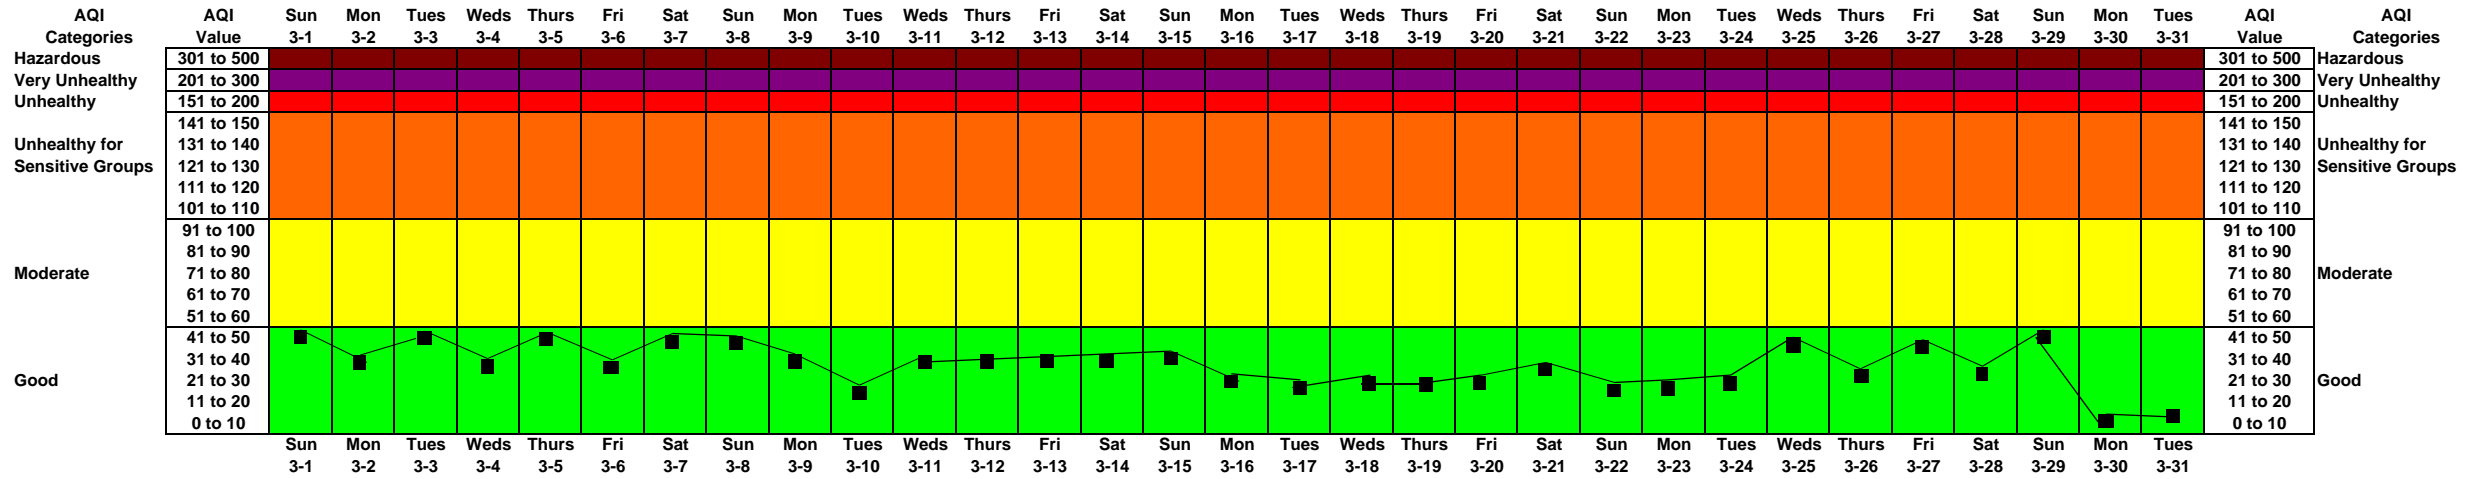

AQI Calculation for the October 2015 Ozone Standard

March 2020

AQI Calculation for the October 2015 Ozone Standard

Ozone

start