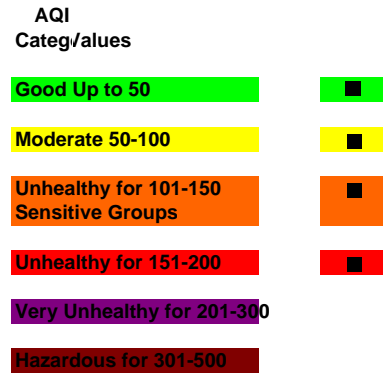

April 2020

AQI Calculation for the October 2015 Ozone Standard