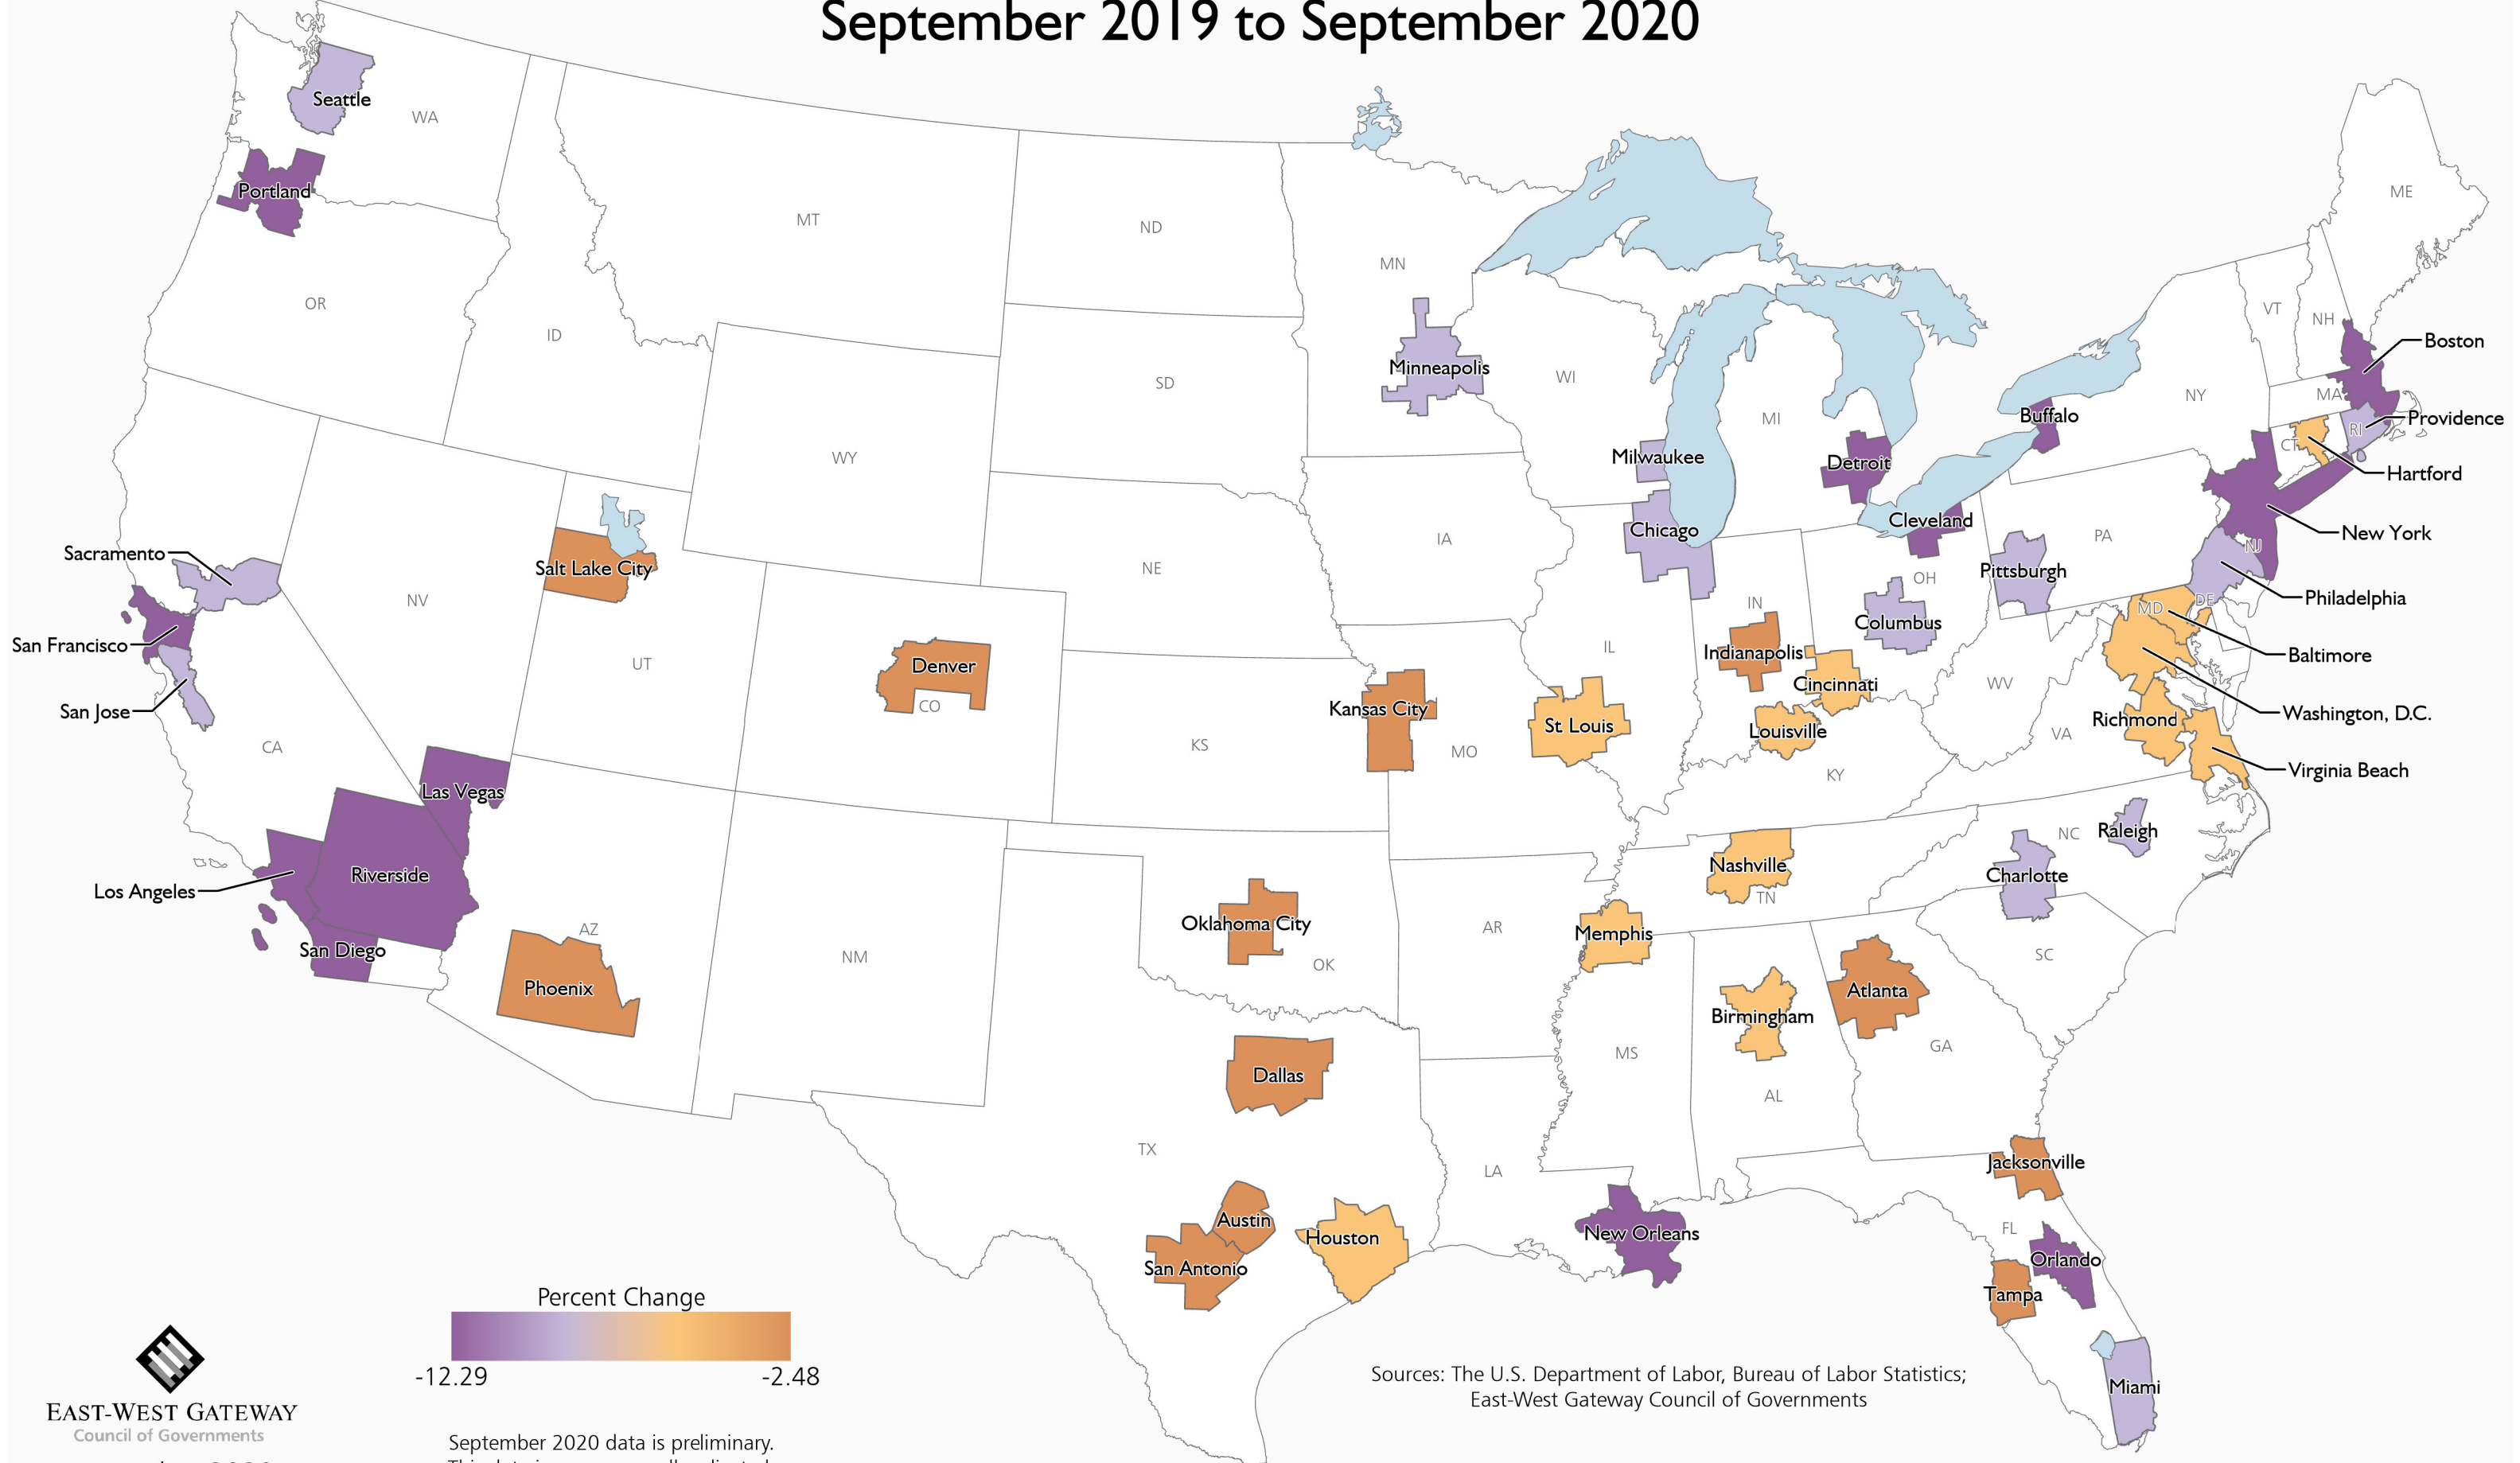

# Percent Change in Total Employment September 2019 to September 2020

September 2020 data is preliminary.  
This data is non-seasonally adjusted.

Sources: The U.S. Department of Labor, Bureau of Labor Statistics;  
East-West Gateway Council of Governments