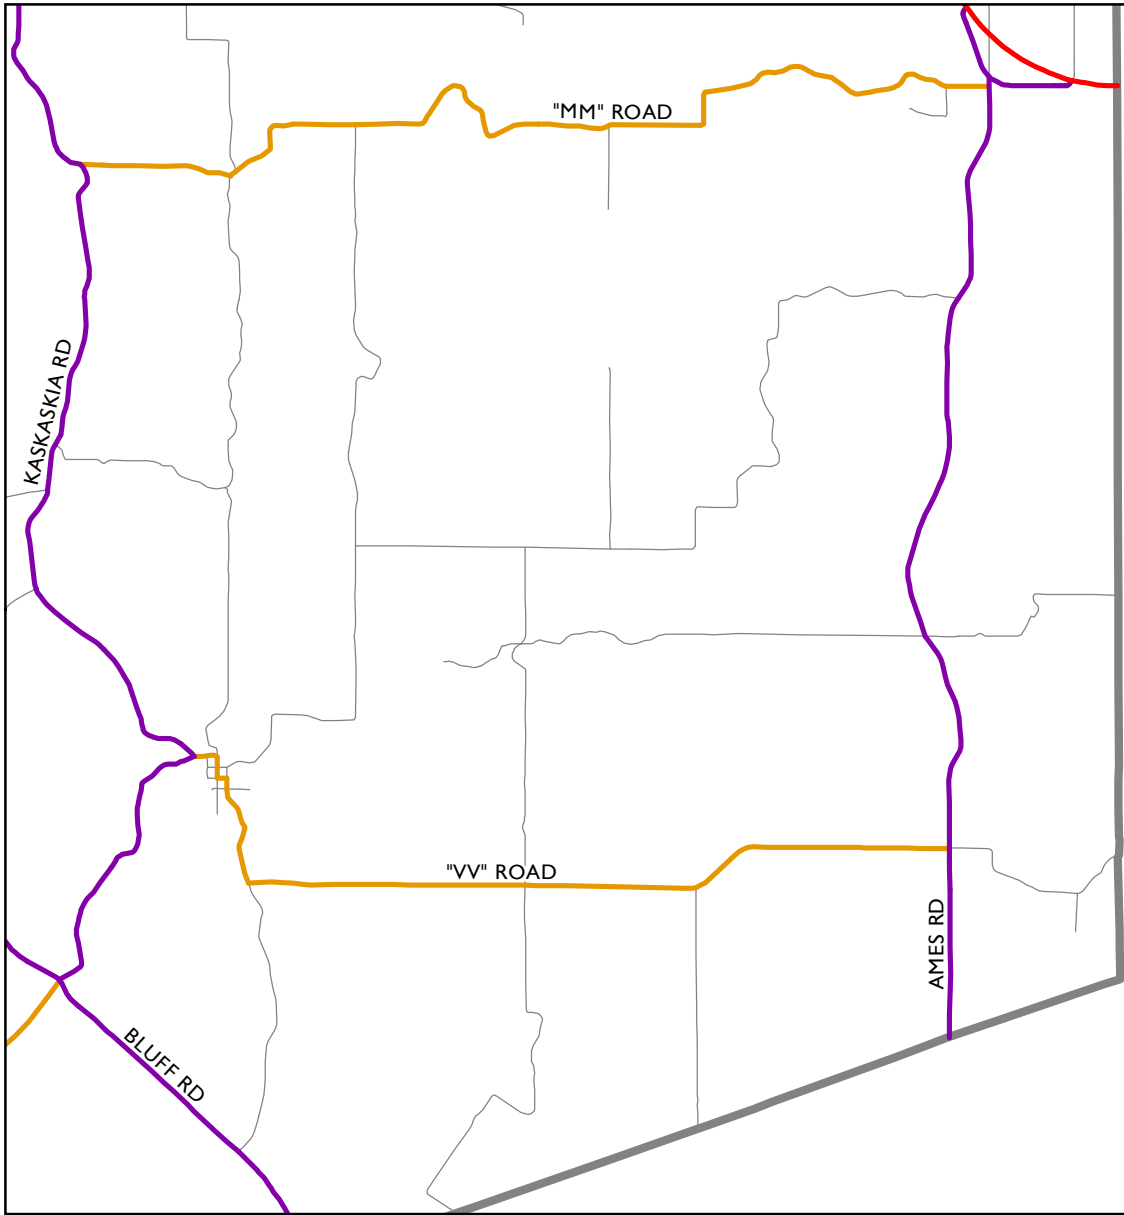

FHWA Approval
 May 29, 2020

Map 5 of 9
 Monroe County, Illinois
 May 2020

- Interstate
- Expressway
- Principal Arterial
- Minor Arterial
- Major Collector
- Minor Collector
- Local Road

-  County Boundary
-  Urban Area Boundary

FHWA Approval
 May 29, 2020

Map 6 of 9
 Monroe County, Illinois
 May 2020

- Interstate
- Expressway
- Principal Arterial
- Minor Arterial
- Major Collector
- Minor Collector
- Local Road

-  County Boundary
-  Urban Area Boundary

FHWA Approval
 May 29, 2020

Map 7 of 9
 Monroe County, Illinois
 May 2020

- Interstate
- Expressway
- Principal Arterial
- Minor Arterial
- Major Collector
- Minor Collector
- Local Road

-  County Boundary
-  Urban Area Boundary

FHWA Approval
 May 29, 2020

Map 8 of 9
Monroe County, Illinois
 May 2020

- Interstate
- Expressway
- Principal Arterial
- Minor Arterial
- Major Collector
- Minor Collector
- Local Road

-  County Boundary
-  Urban Area Boundary