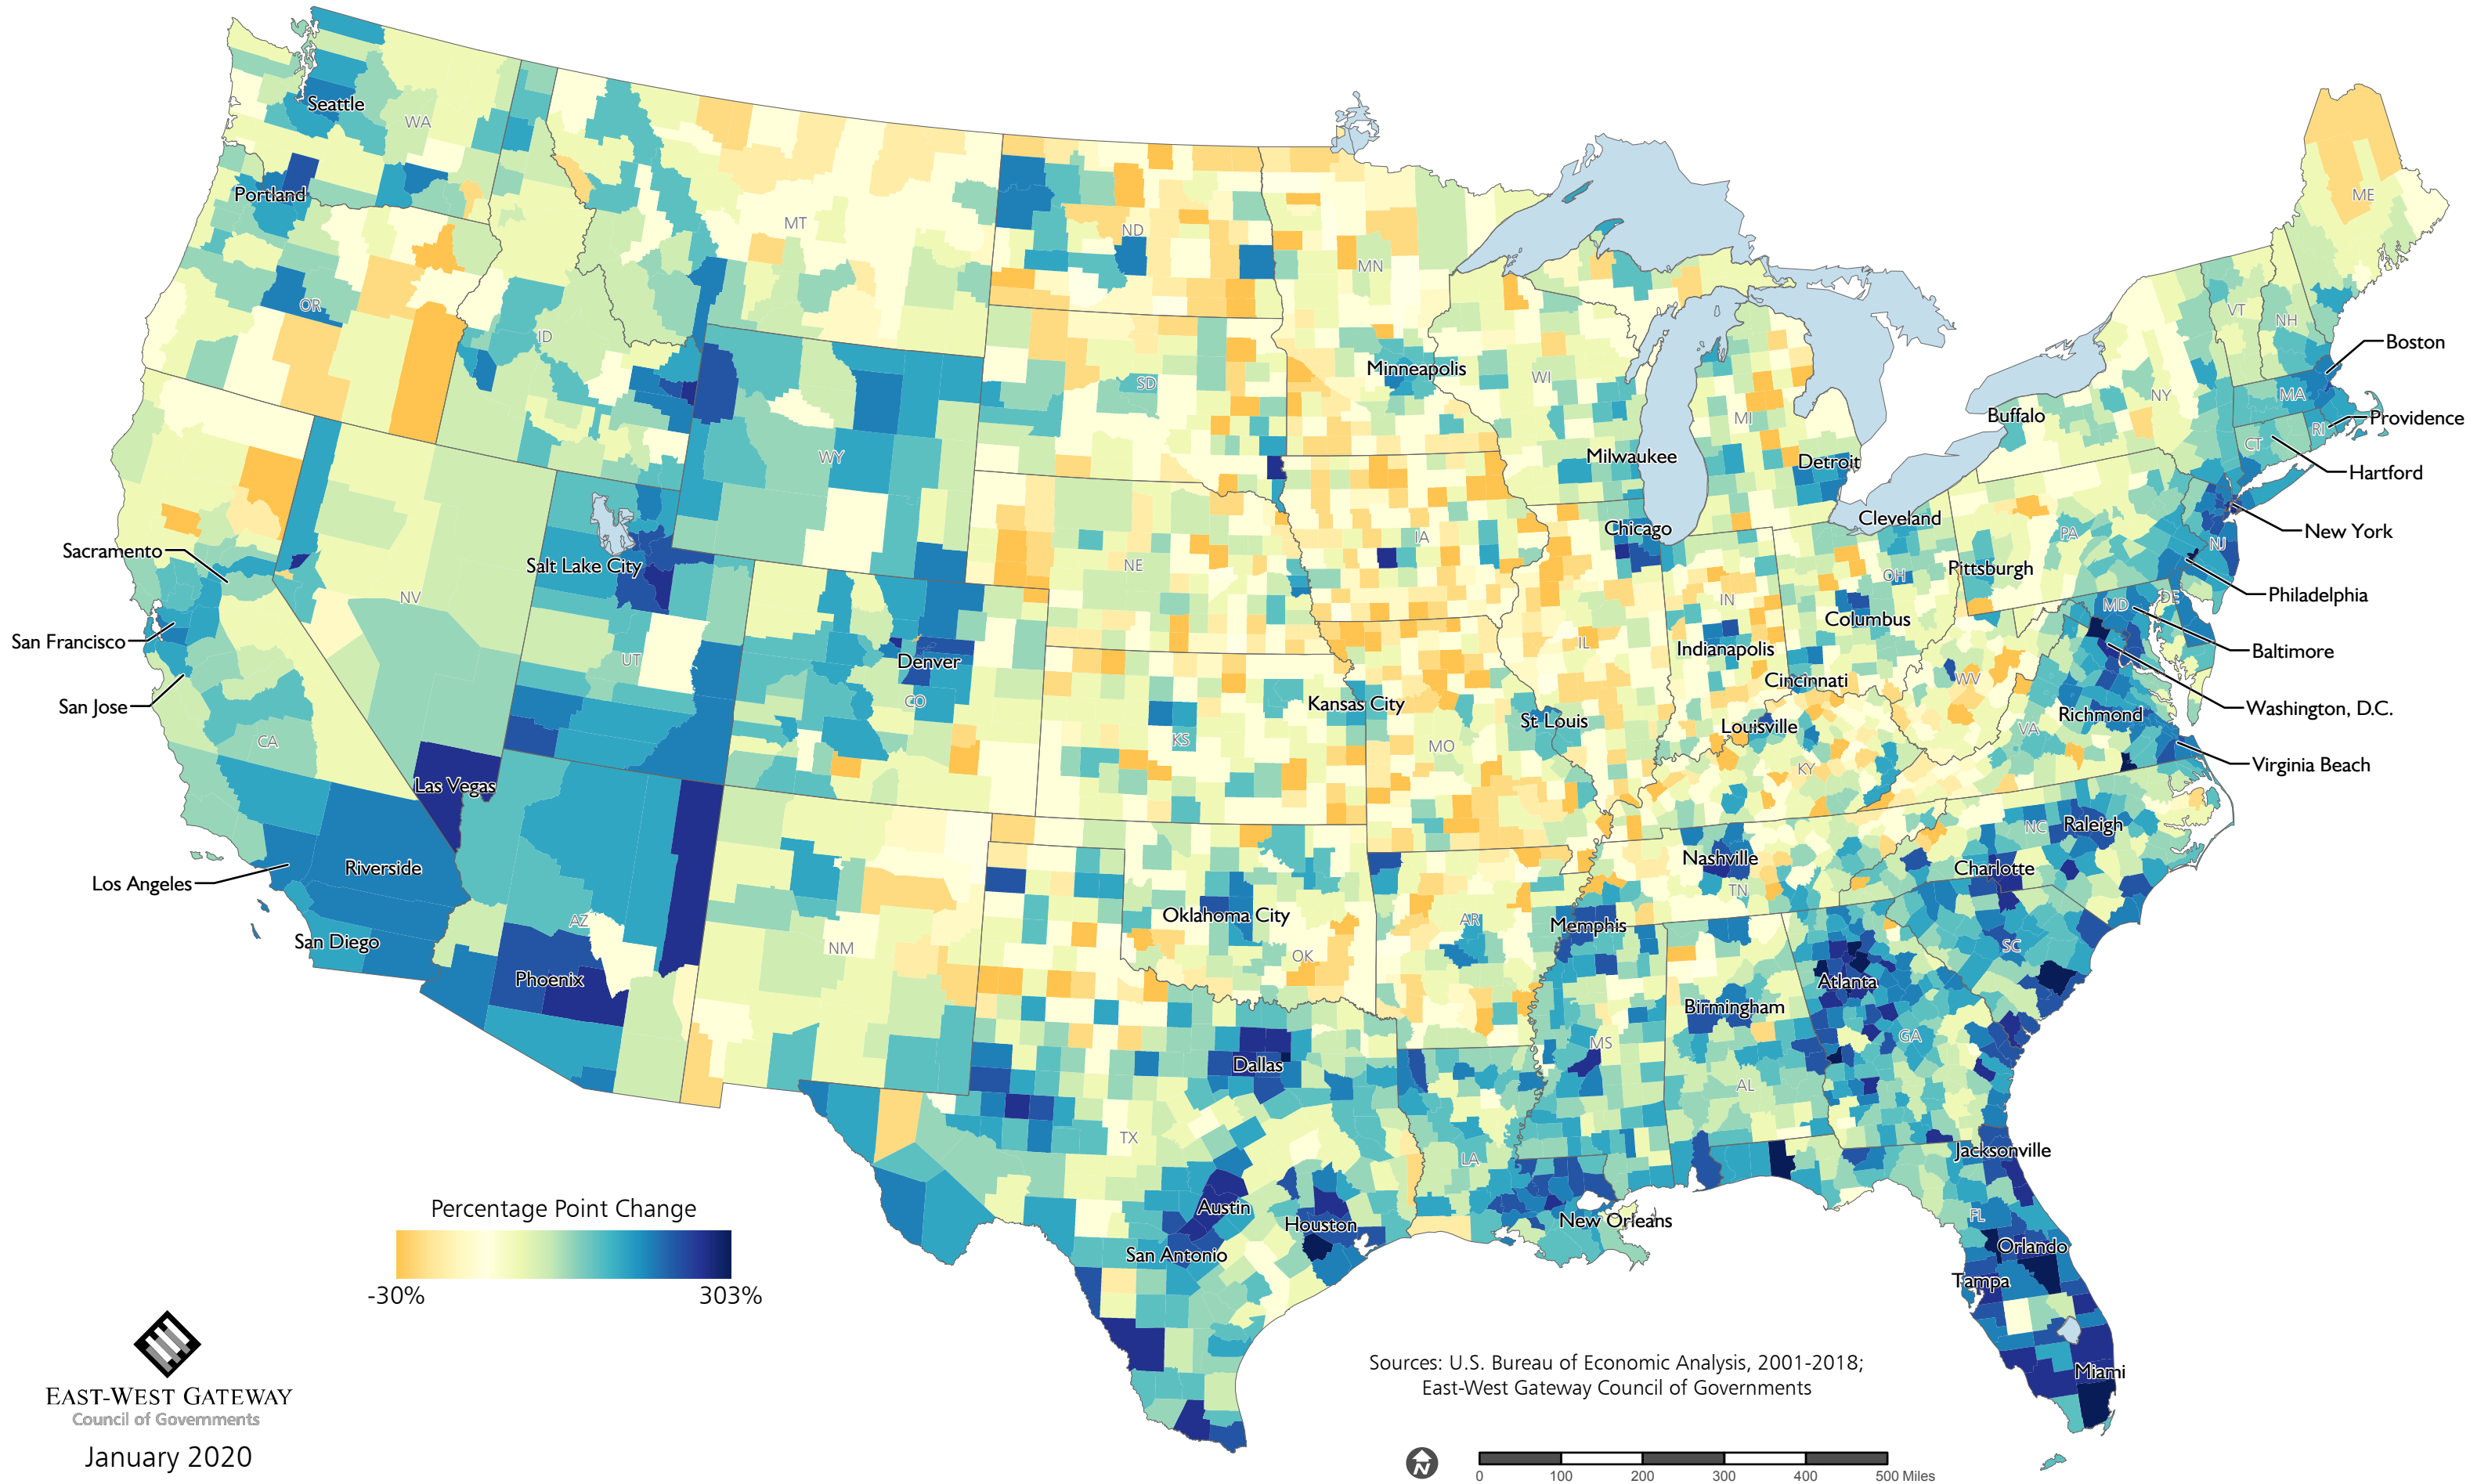

# Percent Change in Proprietor Employment, 2001-2018

EAST-WEST GATEWAY  
Council of Governments

January 2020