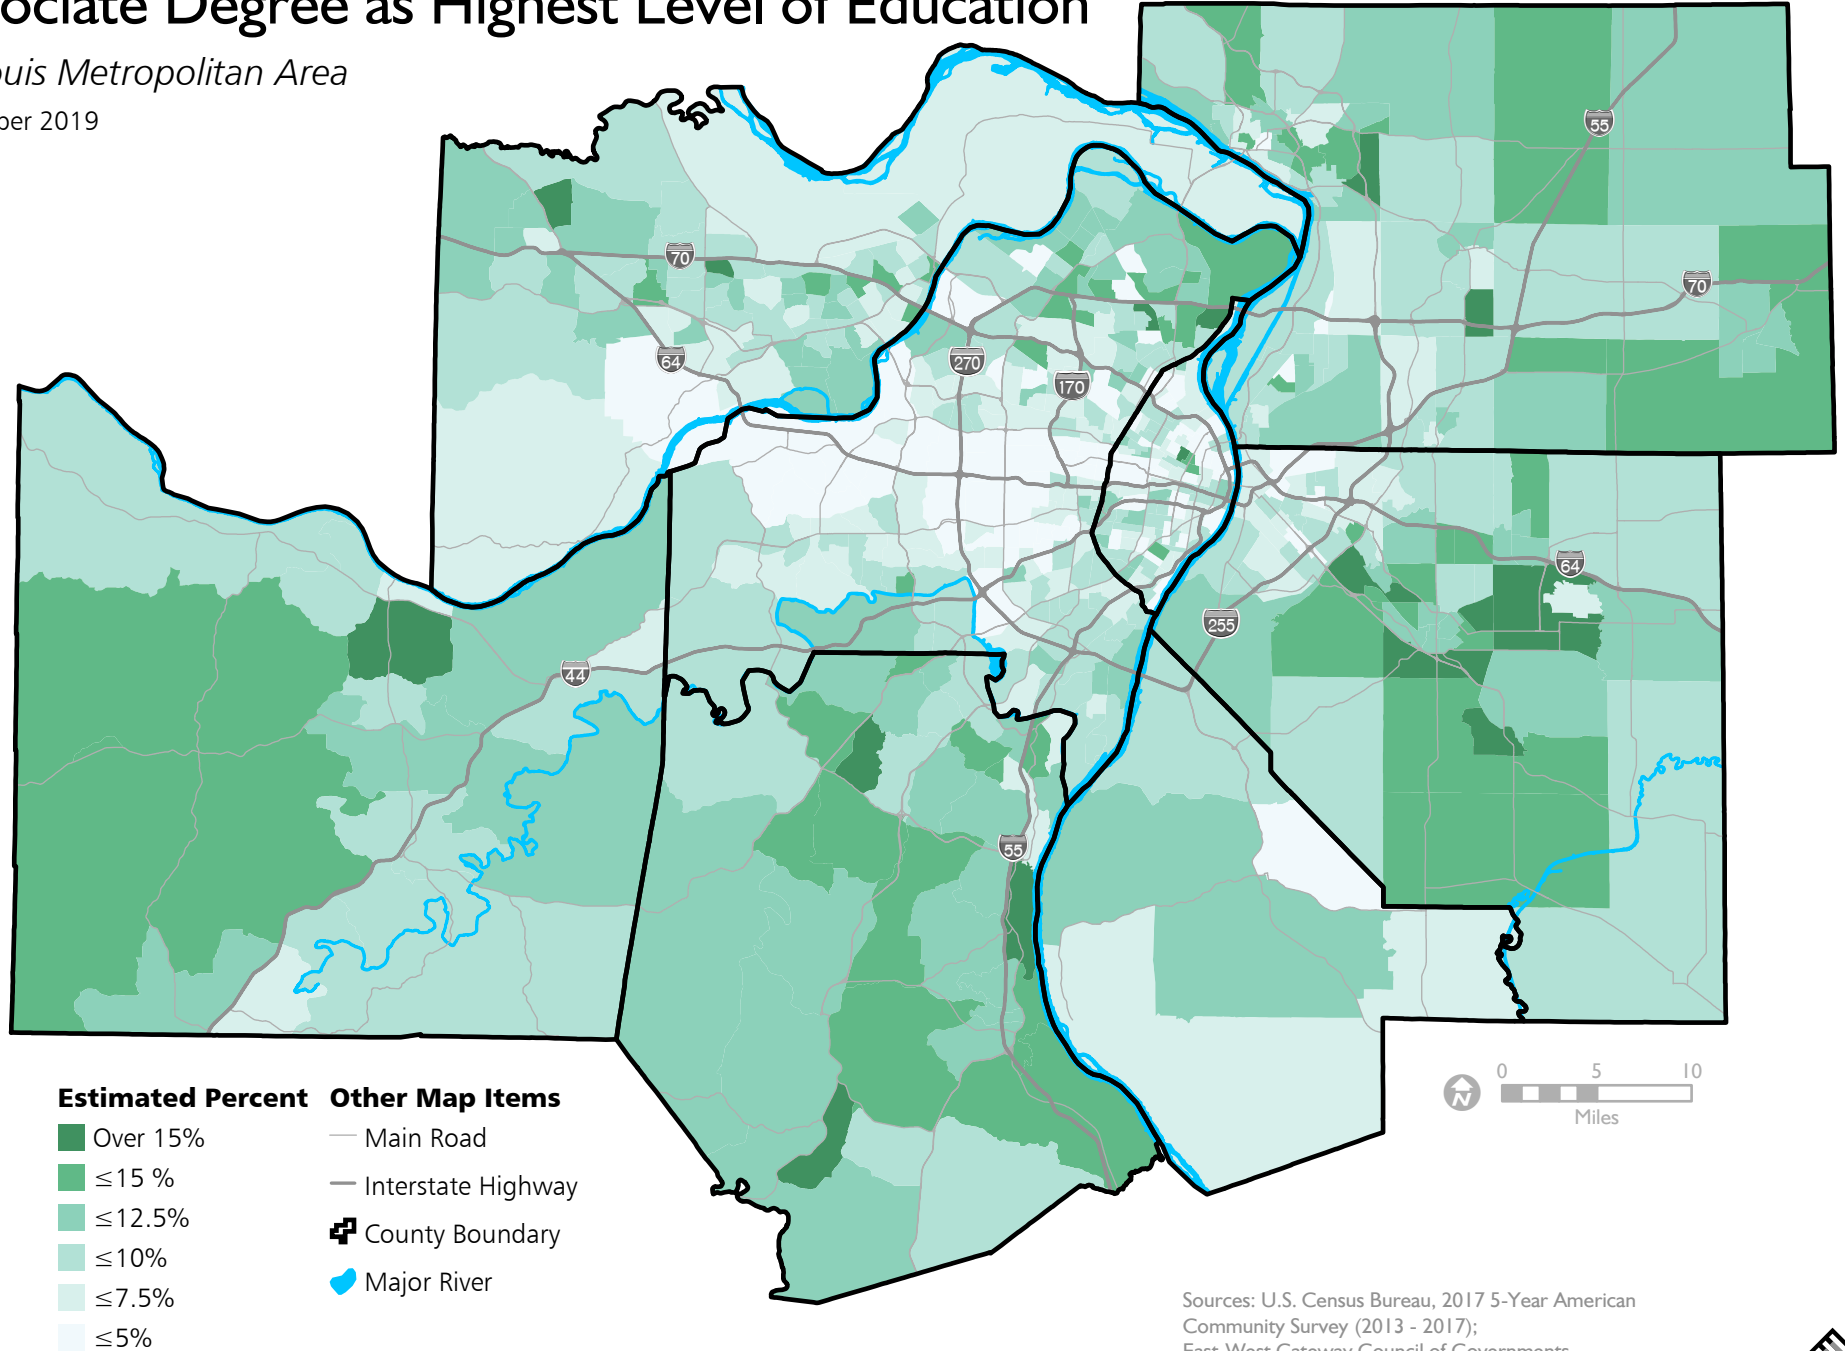

Percent of Adults Aged 25 and Over with an Associate Degree as Highest Level of Education

St. Louis Metropolitan Area

November 2019

Sources: U.S. Census Bureau, 2017 5-Year American Community Survey (2013 - 2017); East-West Gateway Council of Governments