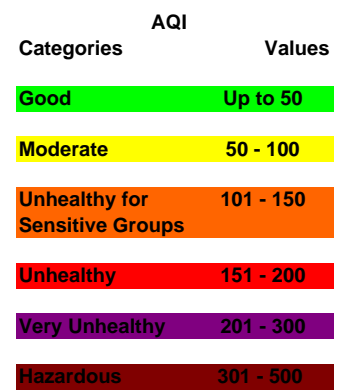

AQI Calculation for the October 2015 Ozone Standard

AQI Calculation for the October 2015 Ozone Standard

April 2018

AQI Calculation for the October 2015 Ozone Standard

May 2018

AQI Calculation for the October 2015 Ozone Standard

June 2018

AQI Calculation for the October 2015 Ozone Standard

July 2018

AQI Categories	AQI Values
Good	Up to 50
Moderate	50 - 100
Unhealthy for Sensitive Groups	101 - 150
Unhealthy	151 - 200
Very Unhealthy	201 - 300
Hazardous	301 - 500