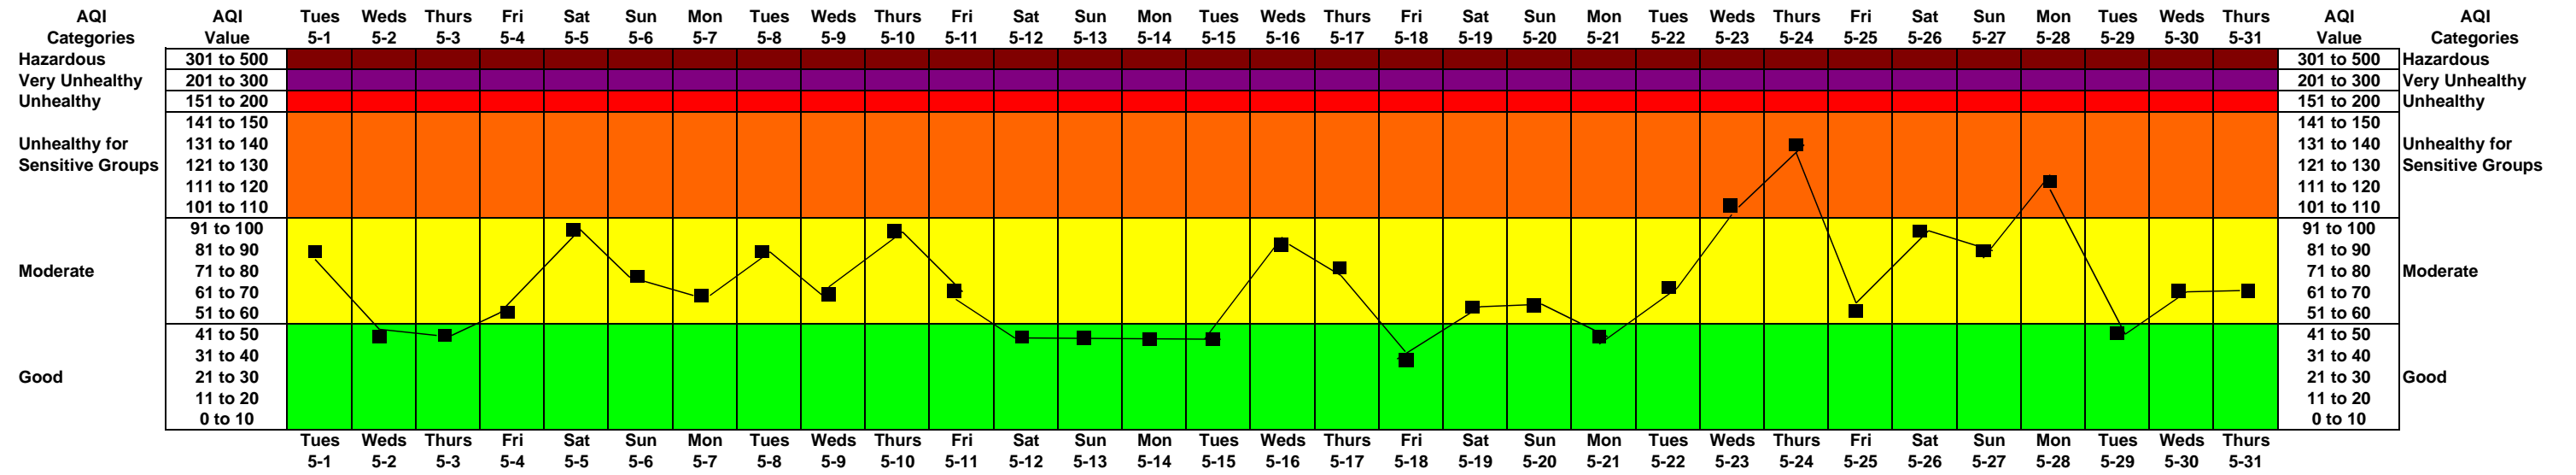

AQI Calculation for the October 2015 Ozone Standard

AQI Calculation for the October 2015 Ozone Standard

April 2018

AQI Calculation for the October 2015 Ozone Standard

May 2018

AQI Calculation for the October 2015 Ozone Standard

June 2018

AQI Calculation for the October 2015 Ozone Standard

July 2018

AQI Categories	AQI Values
Good	Up to 50
Moderate	50 - 100
Unhealthy for Sensitive Groups	101 - 150
Unhealthy	151 - 200
Very Unhealthy	201 - 300
Hazardous	301 - 500