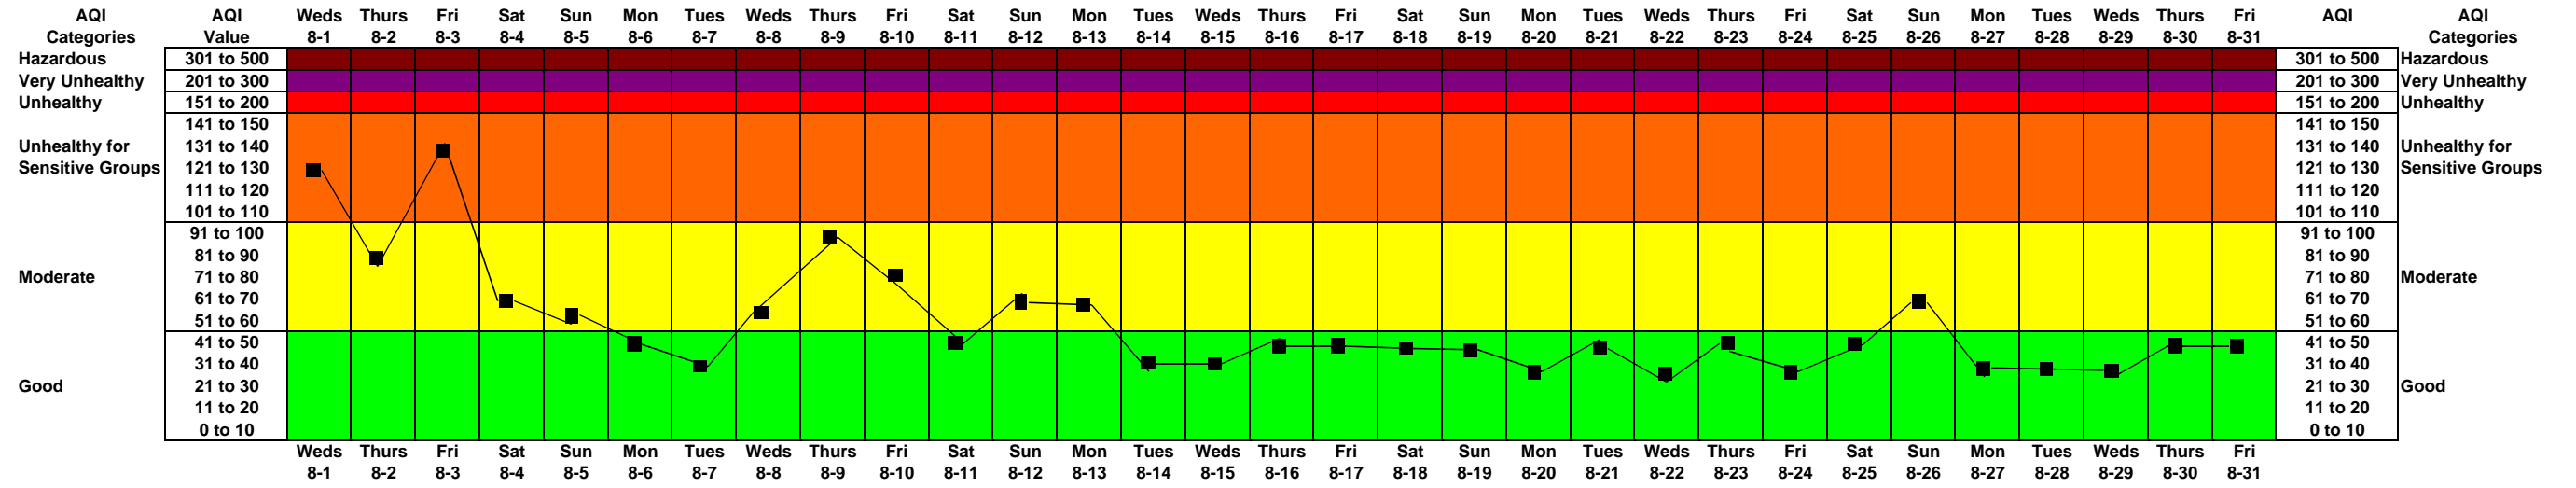

AAI Calculation for the October 2015 Ozone Standard

August 2018