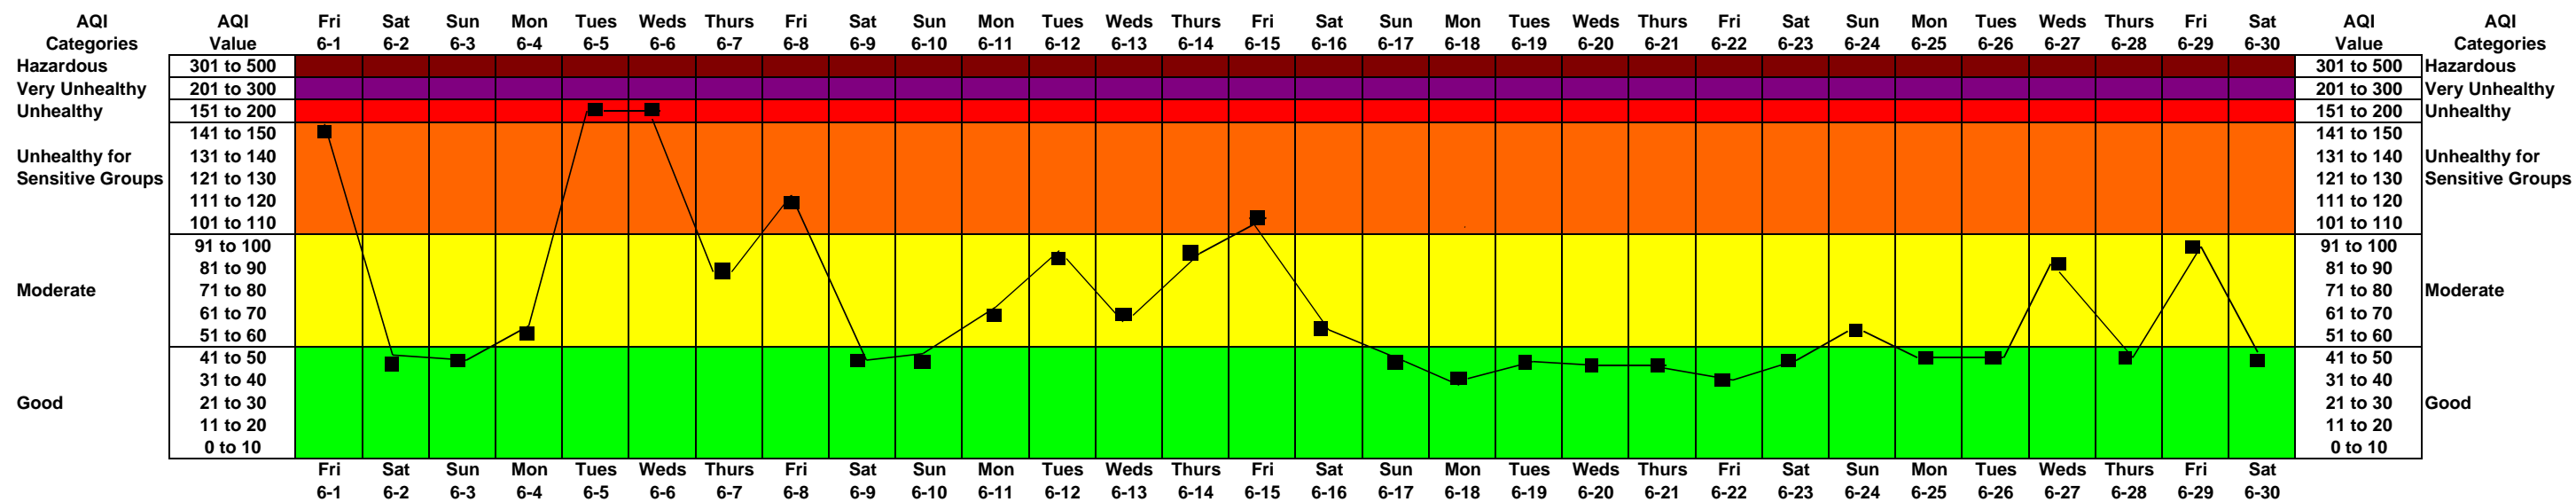

AQI Calculation for the October 2015 Ozone Standard

AQI Calculation for the October 2015 Ozone Standard

April 2018

AQI Calculation for the October 2015 Ozone Standard

May 2018

AQI Calculation for the October 2015 Ozone Standard

June 2018

AQI Calculation for the October 2015 Ozone Standard

July 2018

AQI Categories	AQI Values
Good	Up to 50
Moderate	50 - 100
Unhealthy for Sensitive Groups	101 - 150
Unhealthy	151 - 200
Very Unhealthy	201 - 300
Hazardous	301 - 500