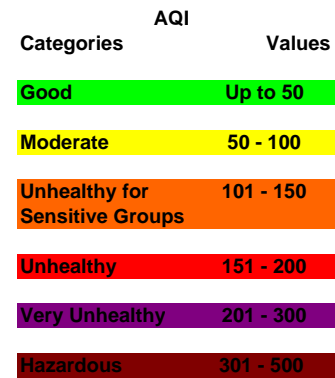

AQI Calculation for the October 2015 Ozone Standard

AQI Calculation for the October 2015 Ozone Standard

April 2018

AQI Calculation for the October 2015 Ozone Standard

May 2018

AQI Calculation for the October 2015 Ozone Standard

June 2018

AQI Calculation for the October 2015 Ozone Standard

July 2018

AQI Categories	AQI Values
Good	Up to 50
Moderate	50 - 100
Unhealthy for Sensitive Groups	101 - 150
Unhealthy	151 - 200
Very Unhealthy	201 - 300
Hazardous	301 - 500