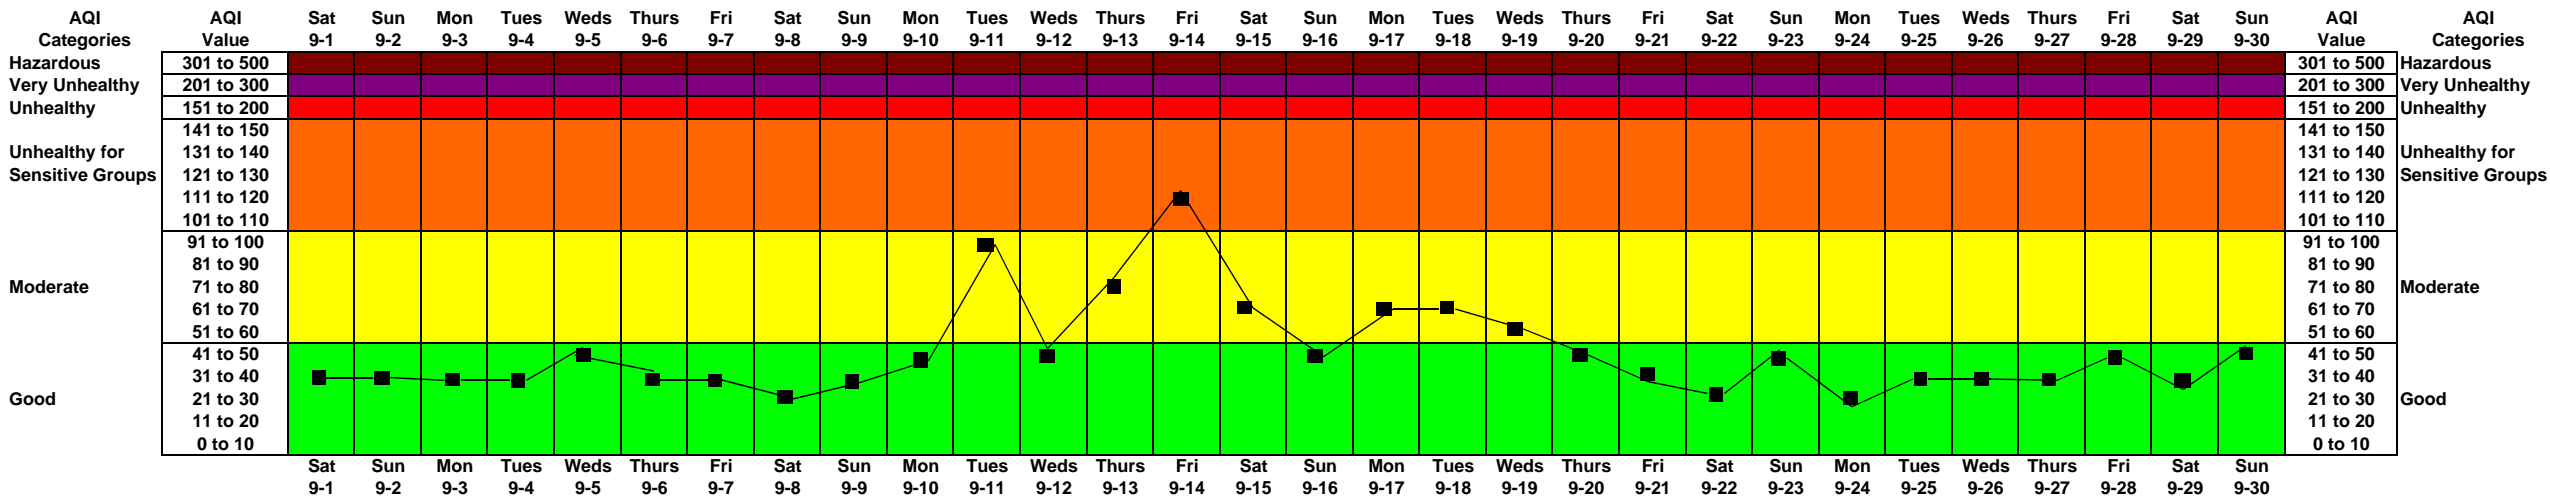

AQI Calculation for the October 2015 Ozone Standard

September 2018