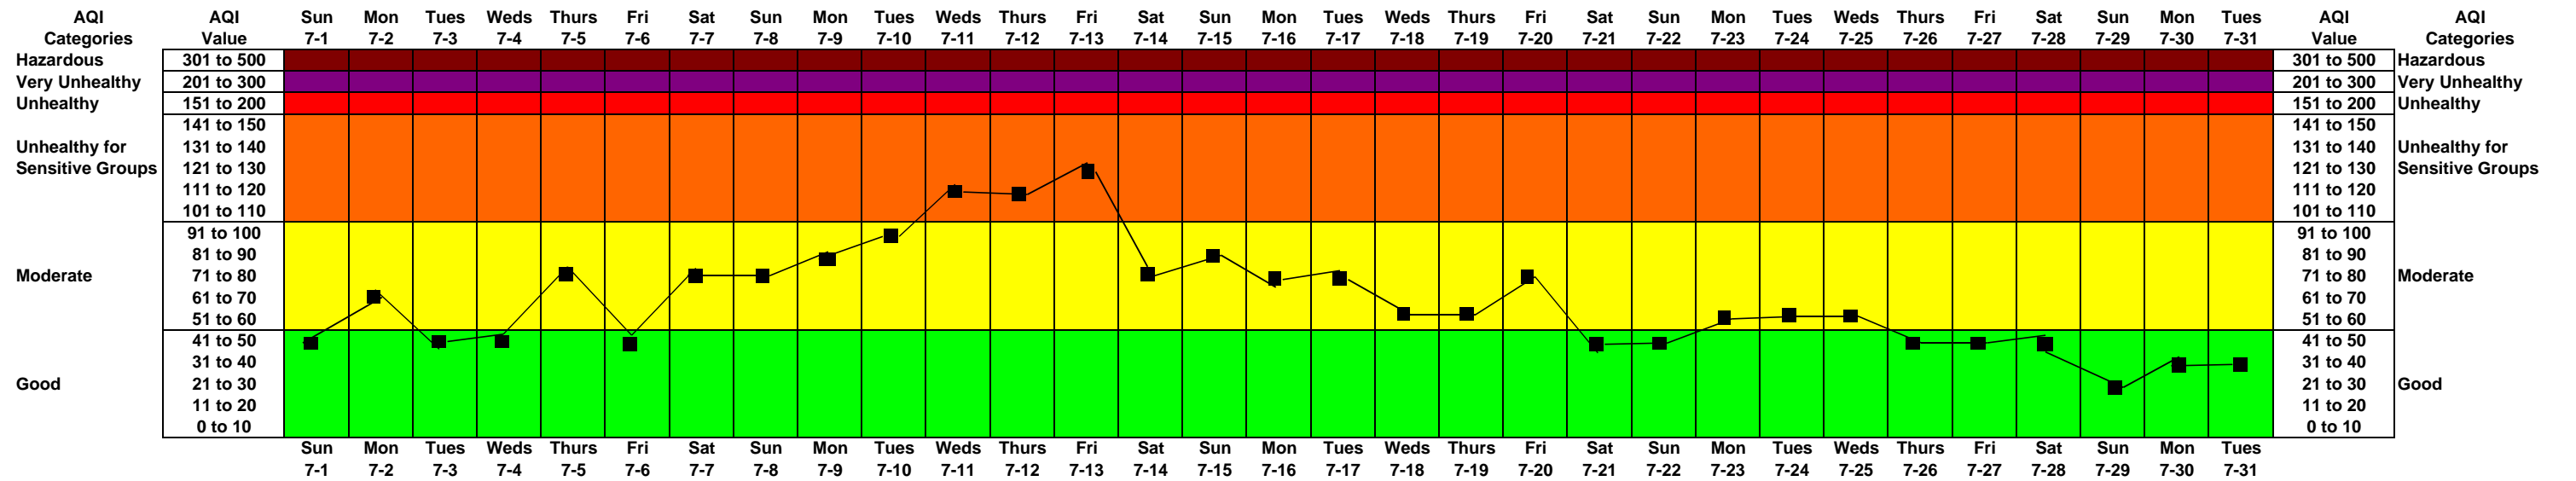

AQI Calculation for the October 2015 Ozone Standard

AQI Calculation for the October 2015 Ozone Standard

April 2018

AQI Calculation for the October 2015 Ozone Standard

May 2018

AQI Calculation for the October 2015 Ozone Standard

June 2018

AQI Calculation for the October 2015 Ozone Standard

July 2018

AQI Categories	AQI Values
Good	Up to 50
Moderate	50 - 100
Unhealthy for Sensitive Groups	101 - 150
Unhealthy	151 - 200
Very Unhealthy	201 - 300
Hazardous	301 - 500