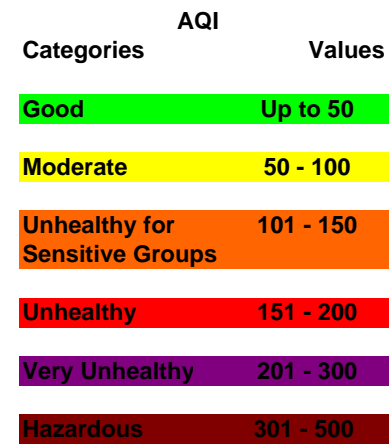

AQI Calculation for the October 2015 Ozone Standard

AQI Calculation for the October 2015 Ozone Standard

April 2018

AQI Calculation for the October 2015 Ozone Standard

May 2018

AQI Calculation for the October 2015 Ozone Standard

June 2018

AQI Calculation for the October 2015 Ozone Standard

July 2018

AQI Categories	AQI Values
Good	Up to 50
Moderate	50 - 100
Unhealthy for Sensitive Groups	101 - 150
Unhealthy	151 - 200
Very Unhealthy	201 - 300
Hazardous	301 - 500