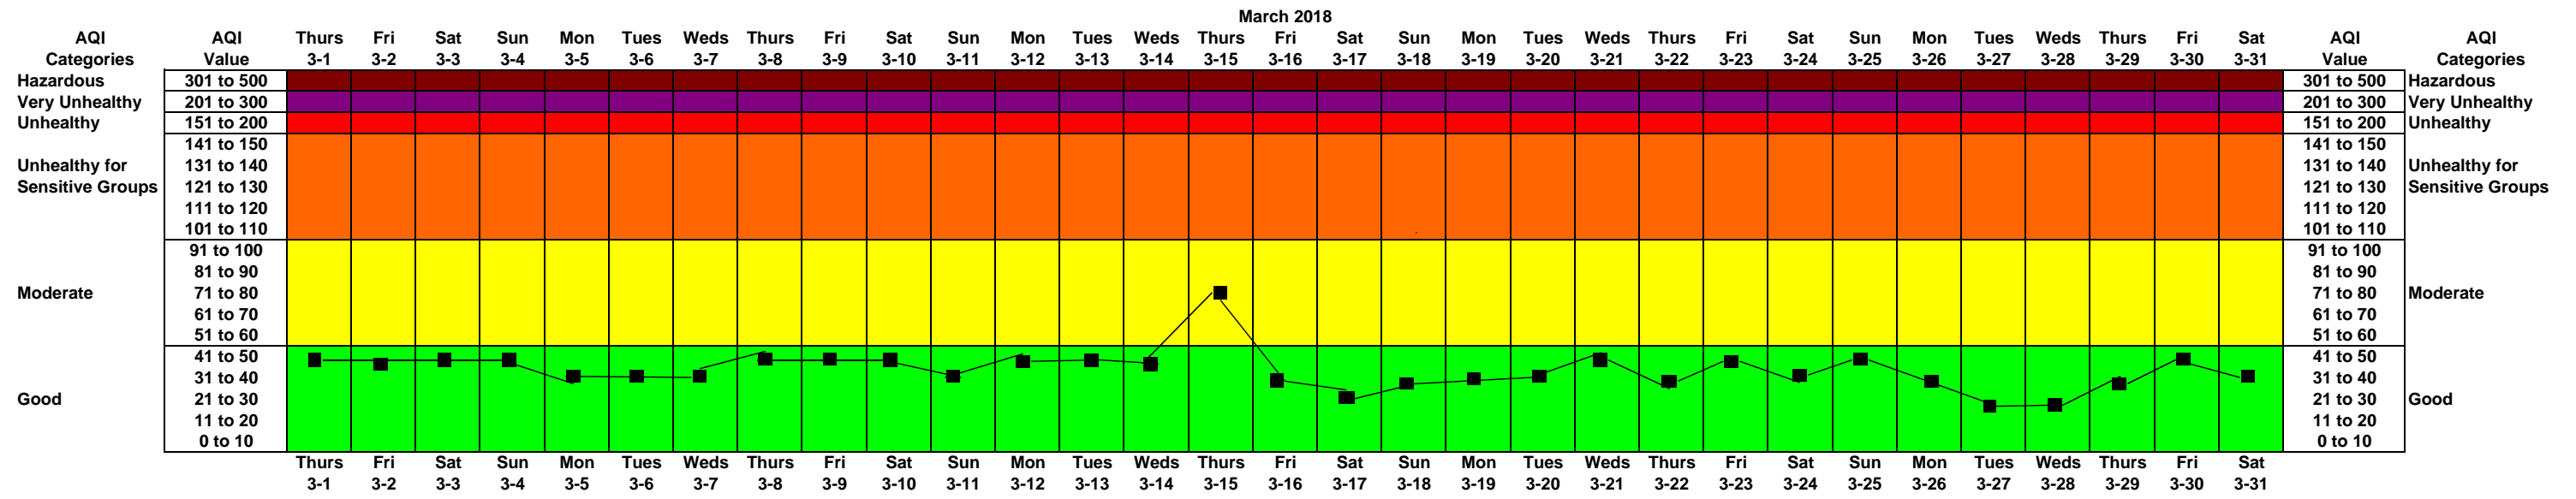

AQI Calculation for the October 2015 Ozone Standard

AQI Calculation for the October 2015 Ozone Standard

April 2018

AQI Calculation for the October 2015 Ozone Standard

May 2018

AQI Calculation for the October 2015 Ozone Standard

June 2018

AQI Calculation for the October 2015 Ozone Standard

July 2018

AQI Categories	AQI Values
Good	Up to 50
Moderate	50 - 100
Unhealthy for Sensitive Groups	101 - 150
Unhealthy	151 - 200
Very Unhealthy	201 - 300
Hazardous	301 - 500