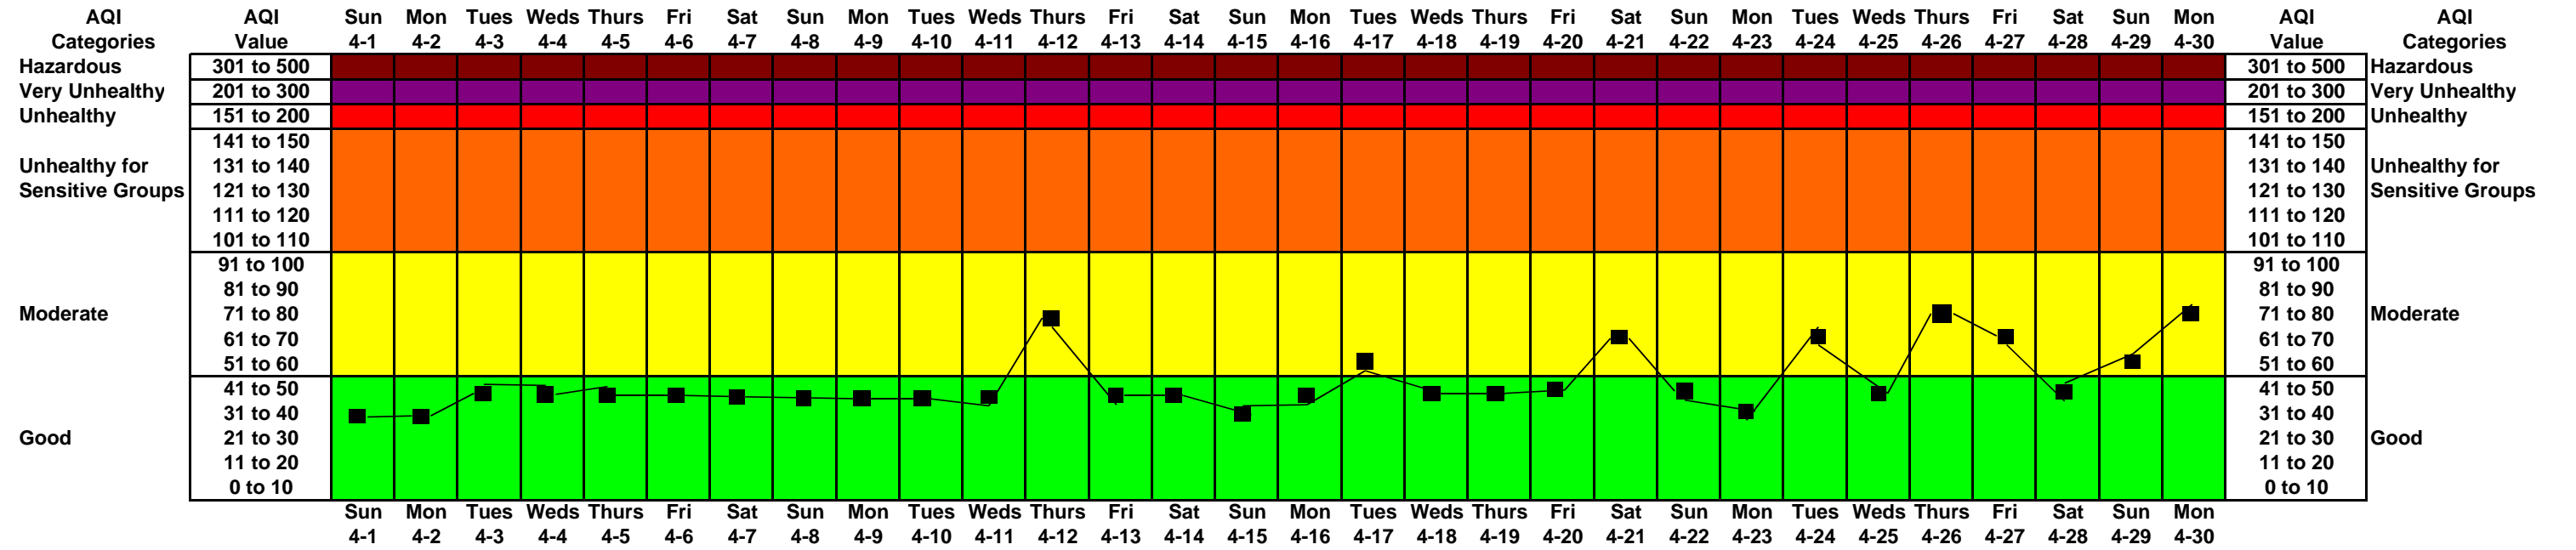

AQI Calculation for the October 2015 Ozone Standard

AQI Calculation for the October 2015 Ozone Standard

April 2018

AQI Calculation for the October 2015 Ozone Standard

May 2018

AQI Calculation for the October 2015 Ozone Standard

June 2018

AQI Calculation for the October 2015 Ozone Standard

July 2018

AQI Categories	AQI Values
Good	Up to 50
Moderate	50 - 100
Unhealthy for Sensitive Groups	101 - 150
Unhealthy	151 - 200
Very Unhealthy	201 - 300
Hazardous	301 - 500