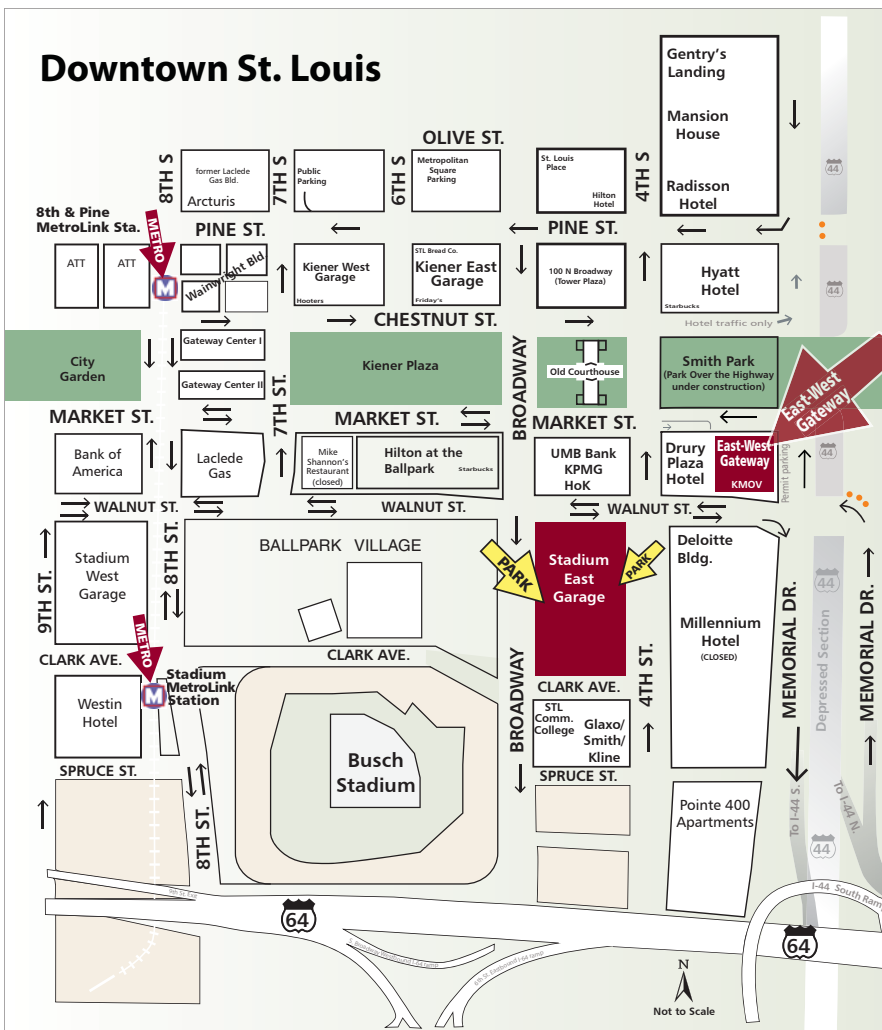

## Downtown St. Louis

### From I-70

Exit at the new Tucker exit into downtown. Continue south on Tucker to Walnut St., turn left on Walnut to Broadway. Make a right on Broadway to the Stadium East Garage entrance on the left.

### From I-55

Merge to I-44 and continue on I-44 toward downtown. Exit at Memorial Dr. Turn left on Walnut up to Broadway. Turn left on Broadway to Stadium East Garage entrance.

### From Eads Bridge

Exit I-64 at 3rd St. in East St. Louis. Follow the Casino Queen signs toward the riverfront to the ramps up to the bridge. On St. Louis side, continue west to Broadway. Turn left on Broadway for seven blocks to Stadium East Garage on left.