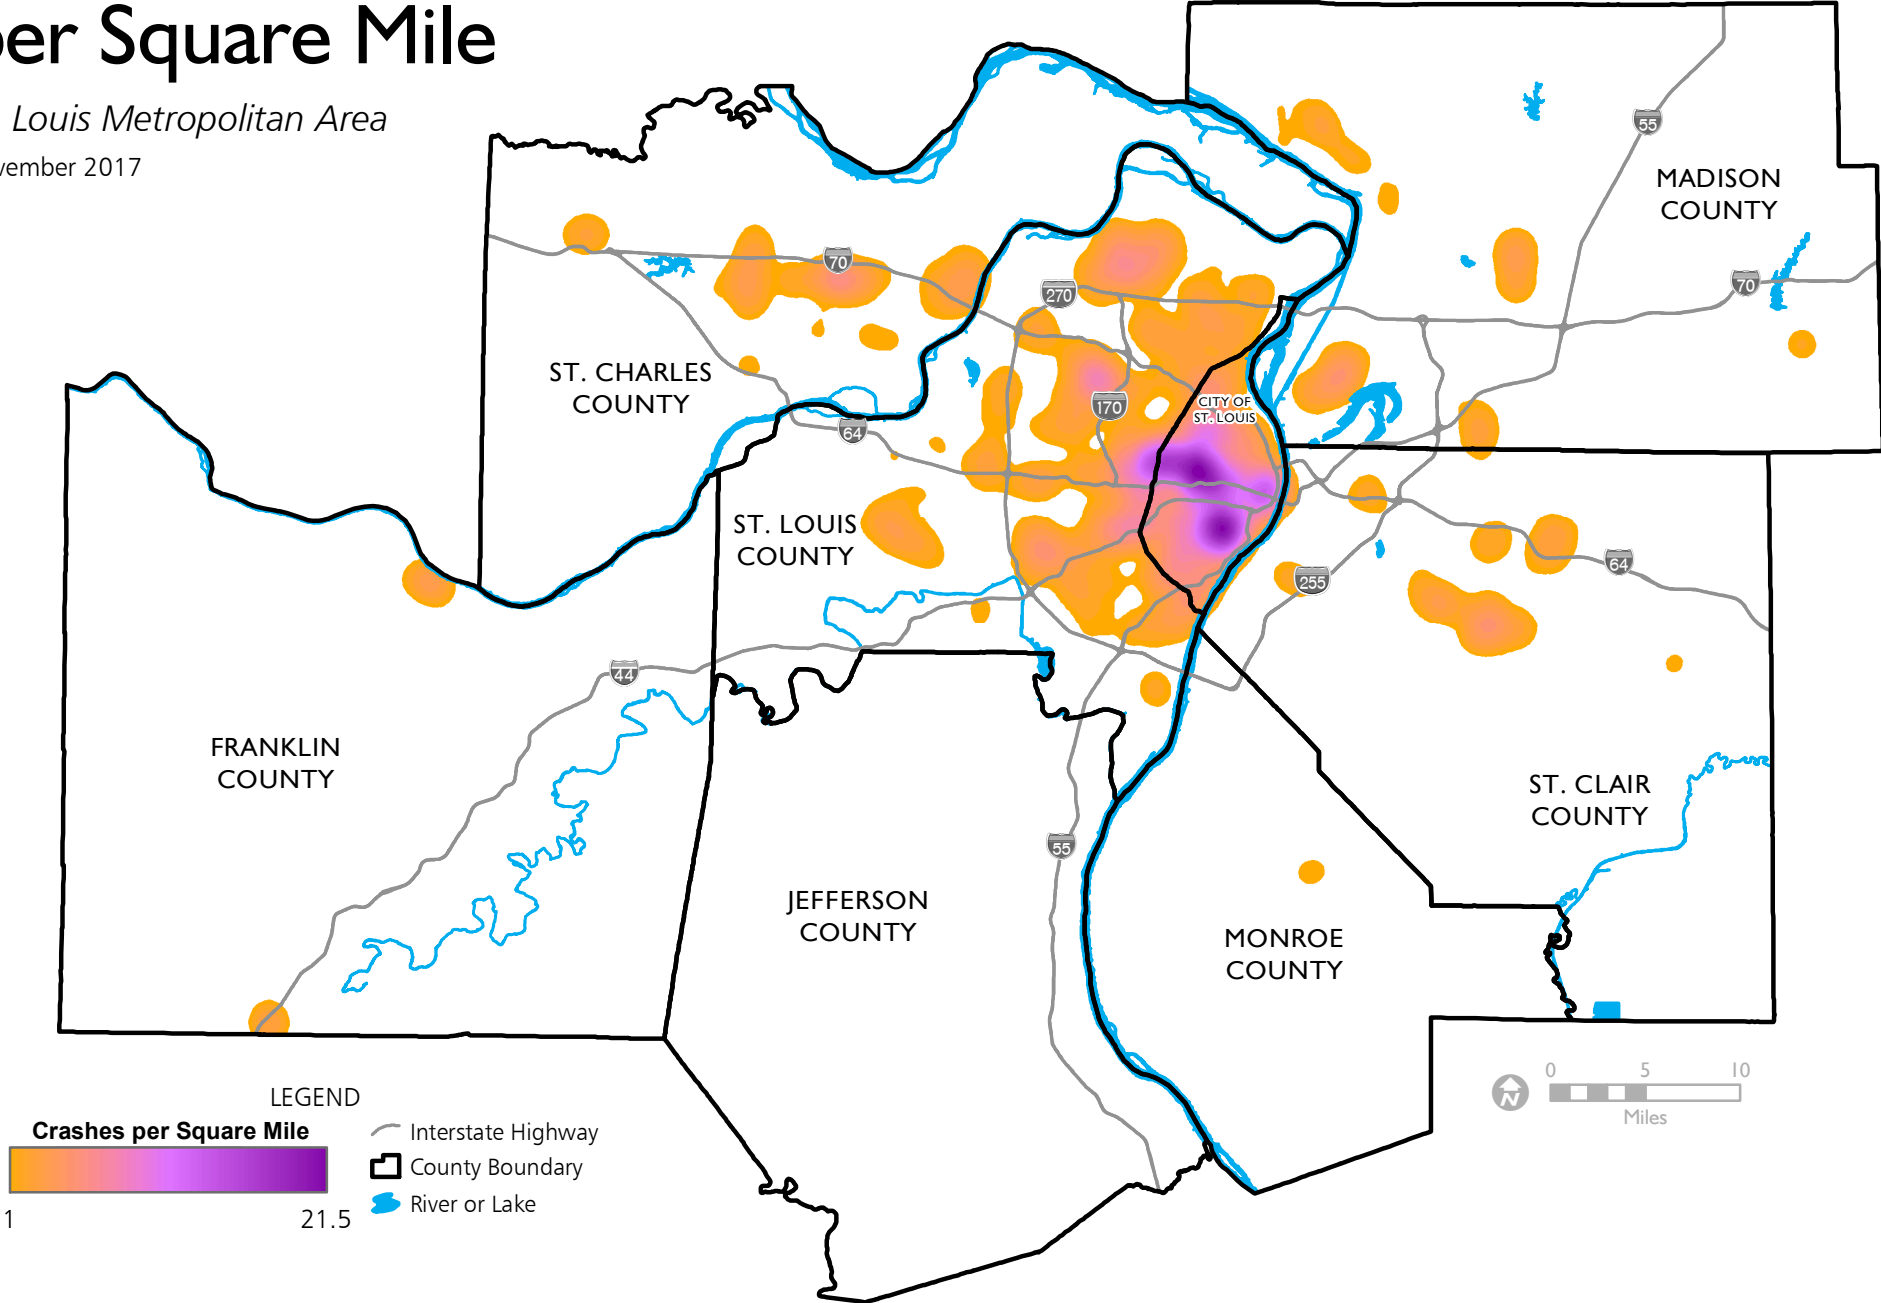

# Bicycle Crashes per Square Mile

St. Louis Metropolitan Area  
November 2017

Sources: Illinois Department of Transportation 2011-2015;  
Missouri Department of Transportation 2011-2015;  
East-West Gateway Council of Governments