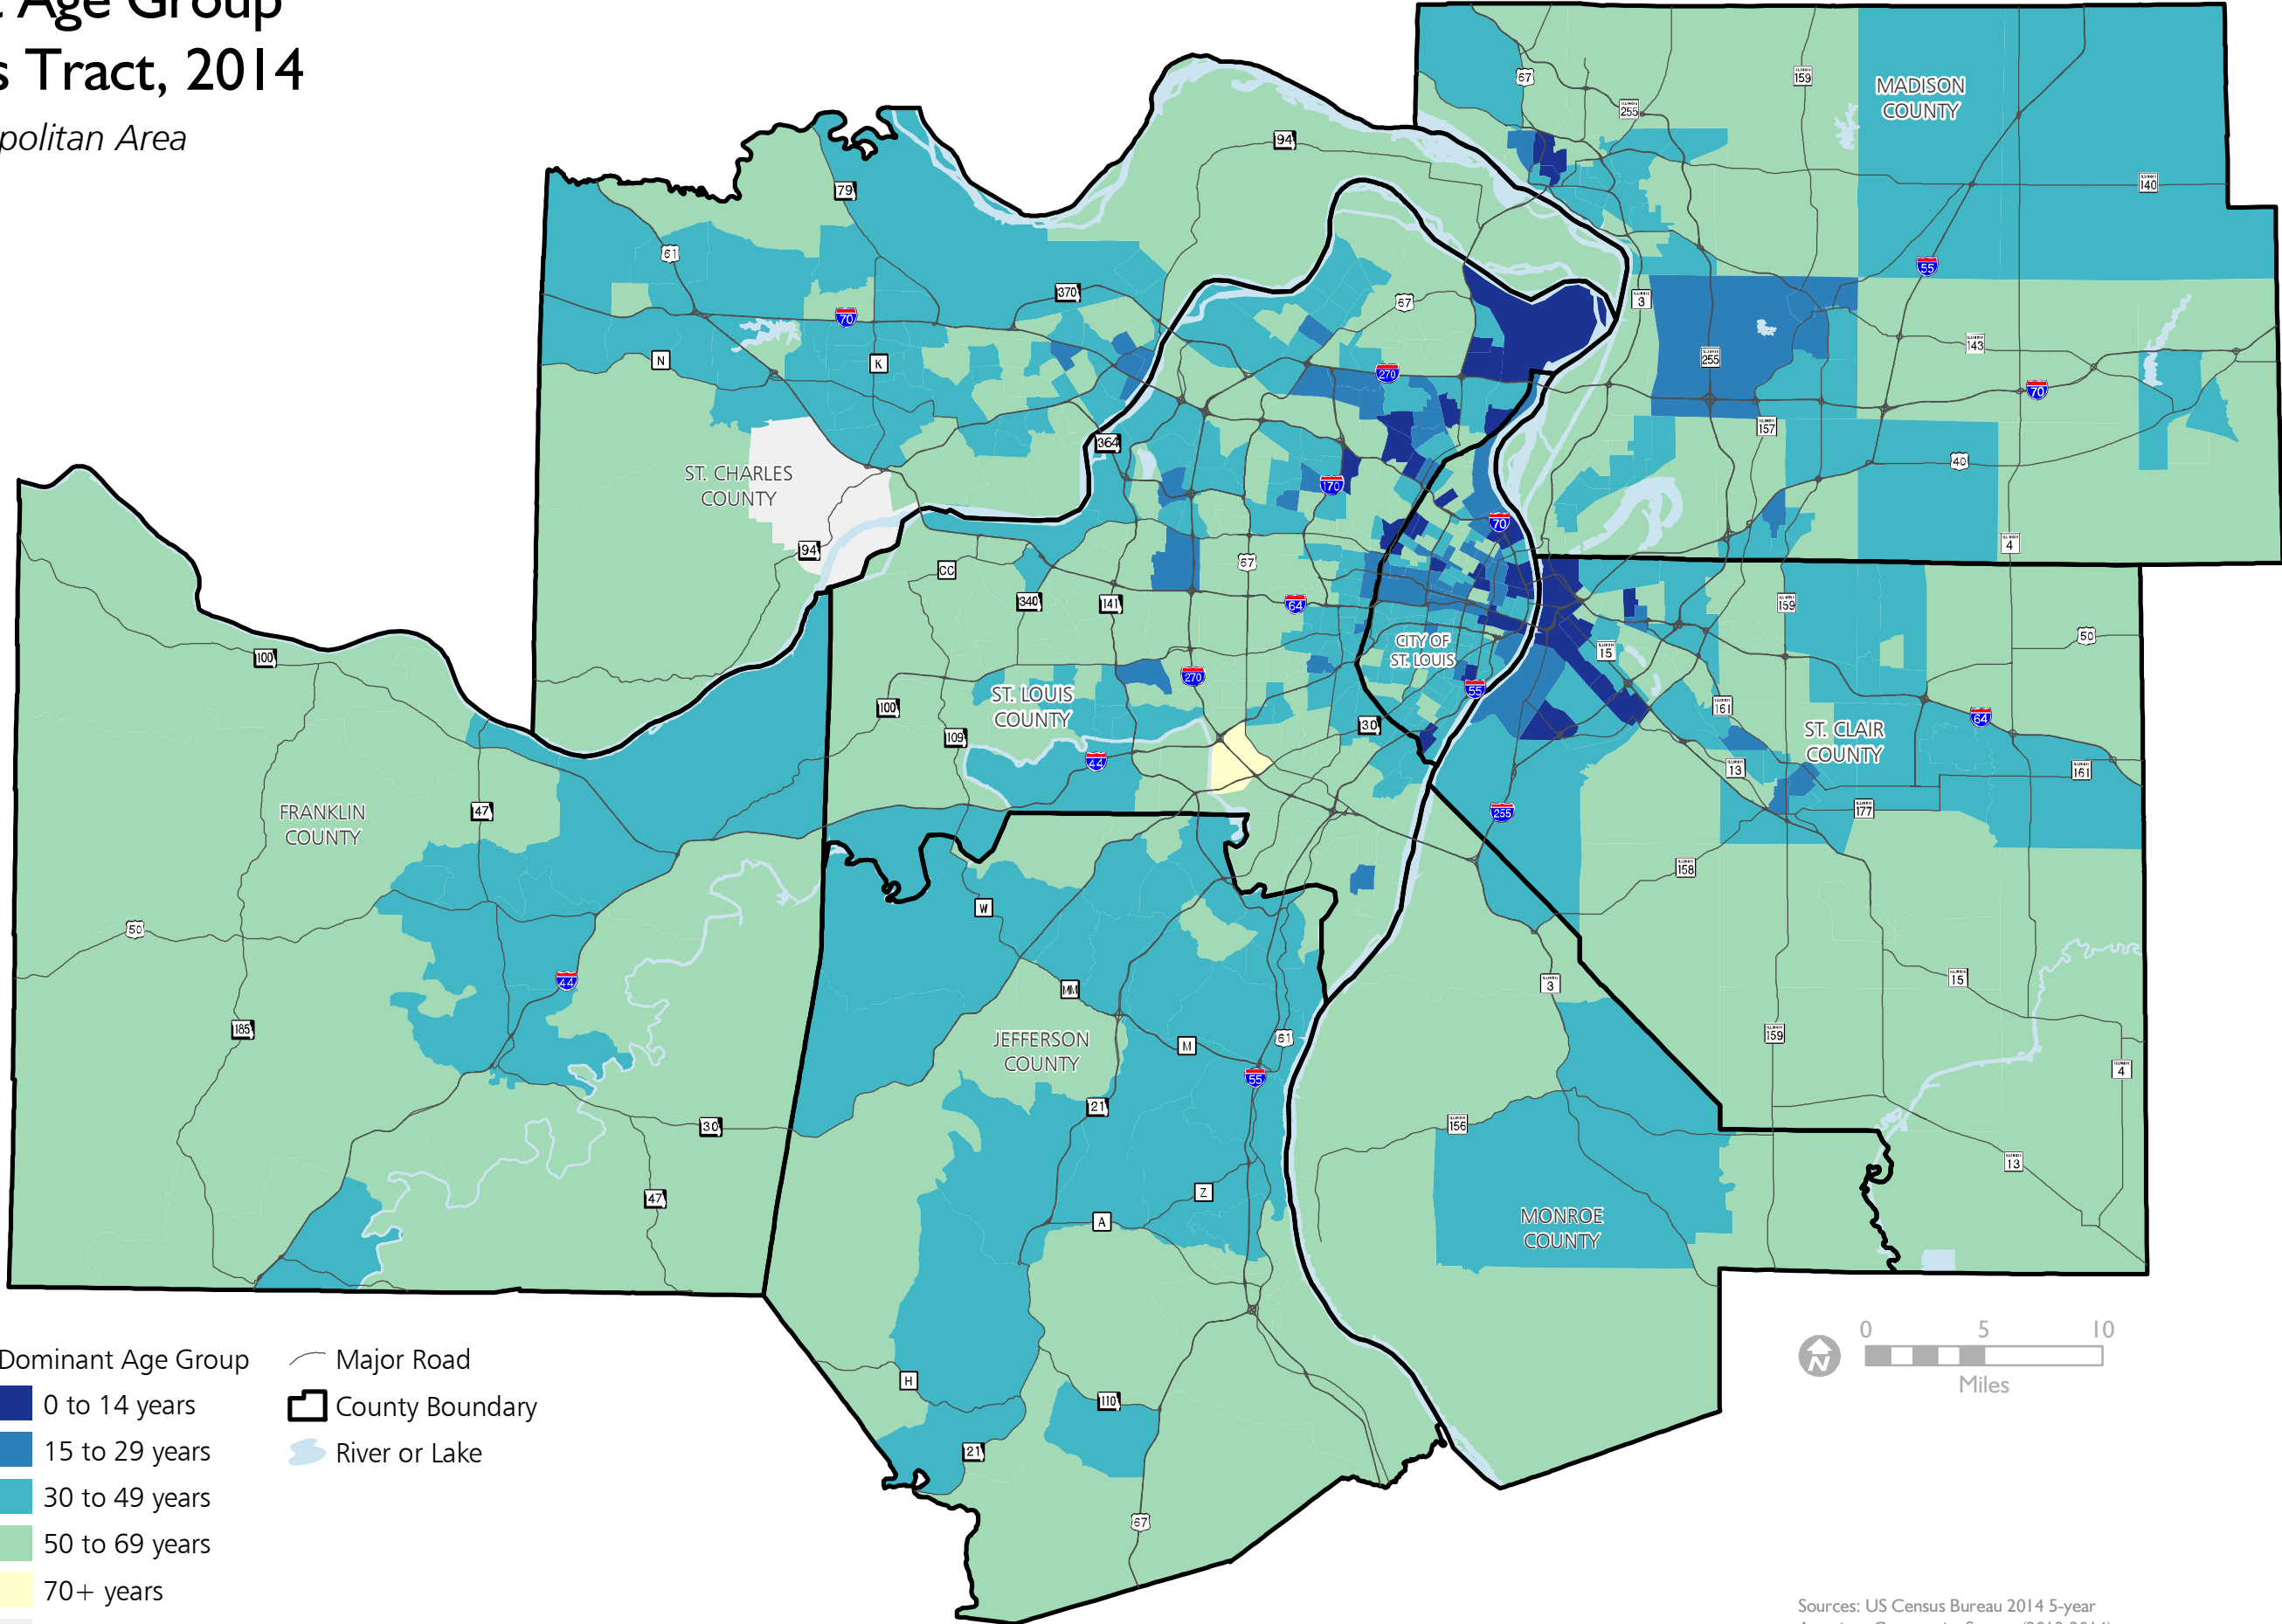

Dominant Age Group by Census Tract, 2014

St. Louis Metropolitan Area
October 2016

Dominant Age Group

- 0 to 14 years
- 15 to 29 years
- 30 to 49 years
- 50 to 69 years
- 70+ years
- No Data

Major Road (represented by a thin black line)

County Boundary (represented by a thick black line)

River or Lake (represented by a light blue wavy line)

Sources: US Census Bureau 2014 5-year
American Community Survey (2010-2014);
East-West Gateway Council of Governments