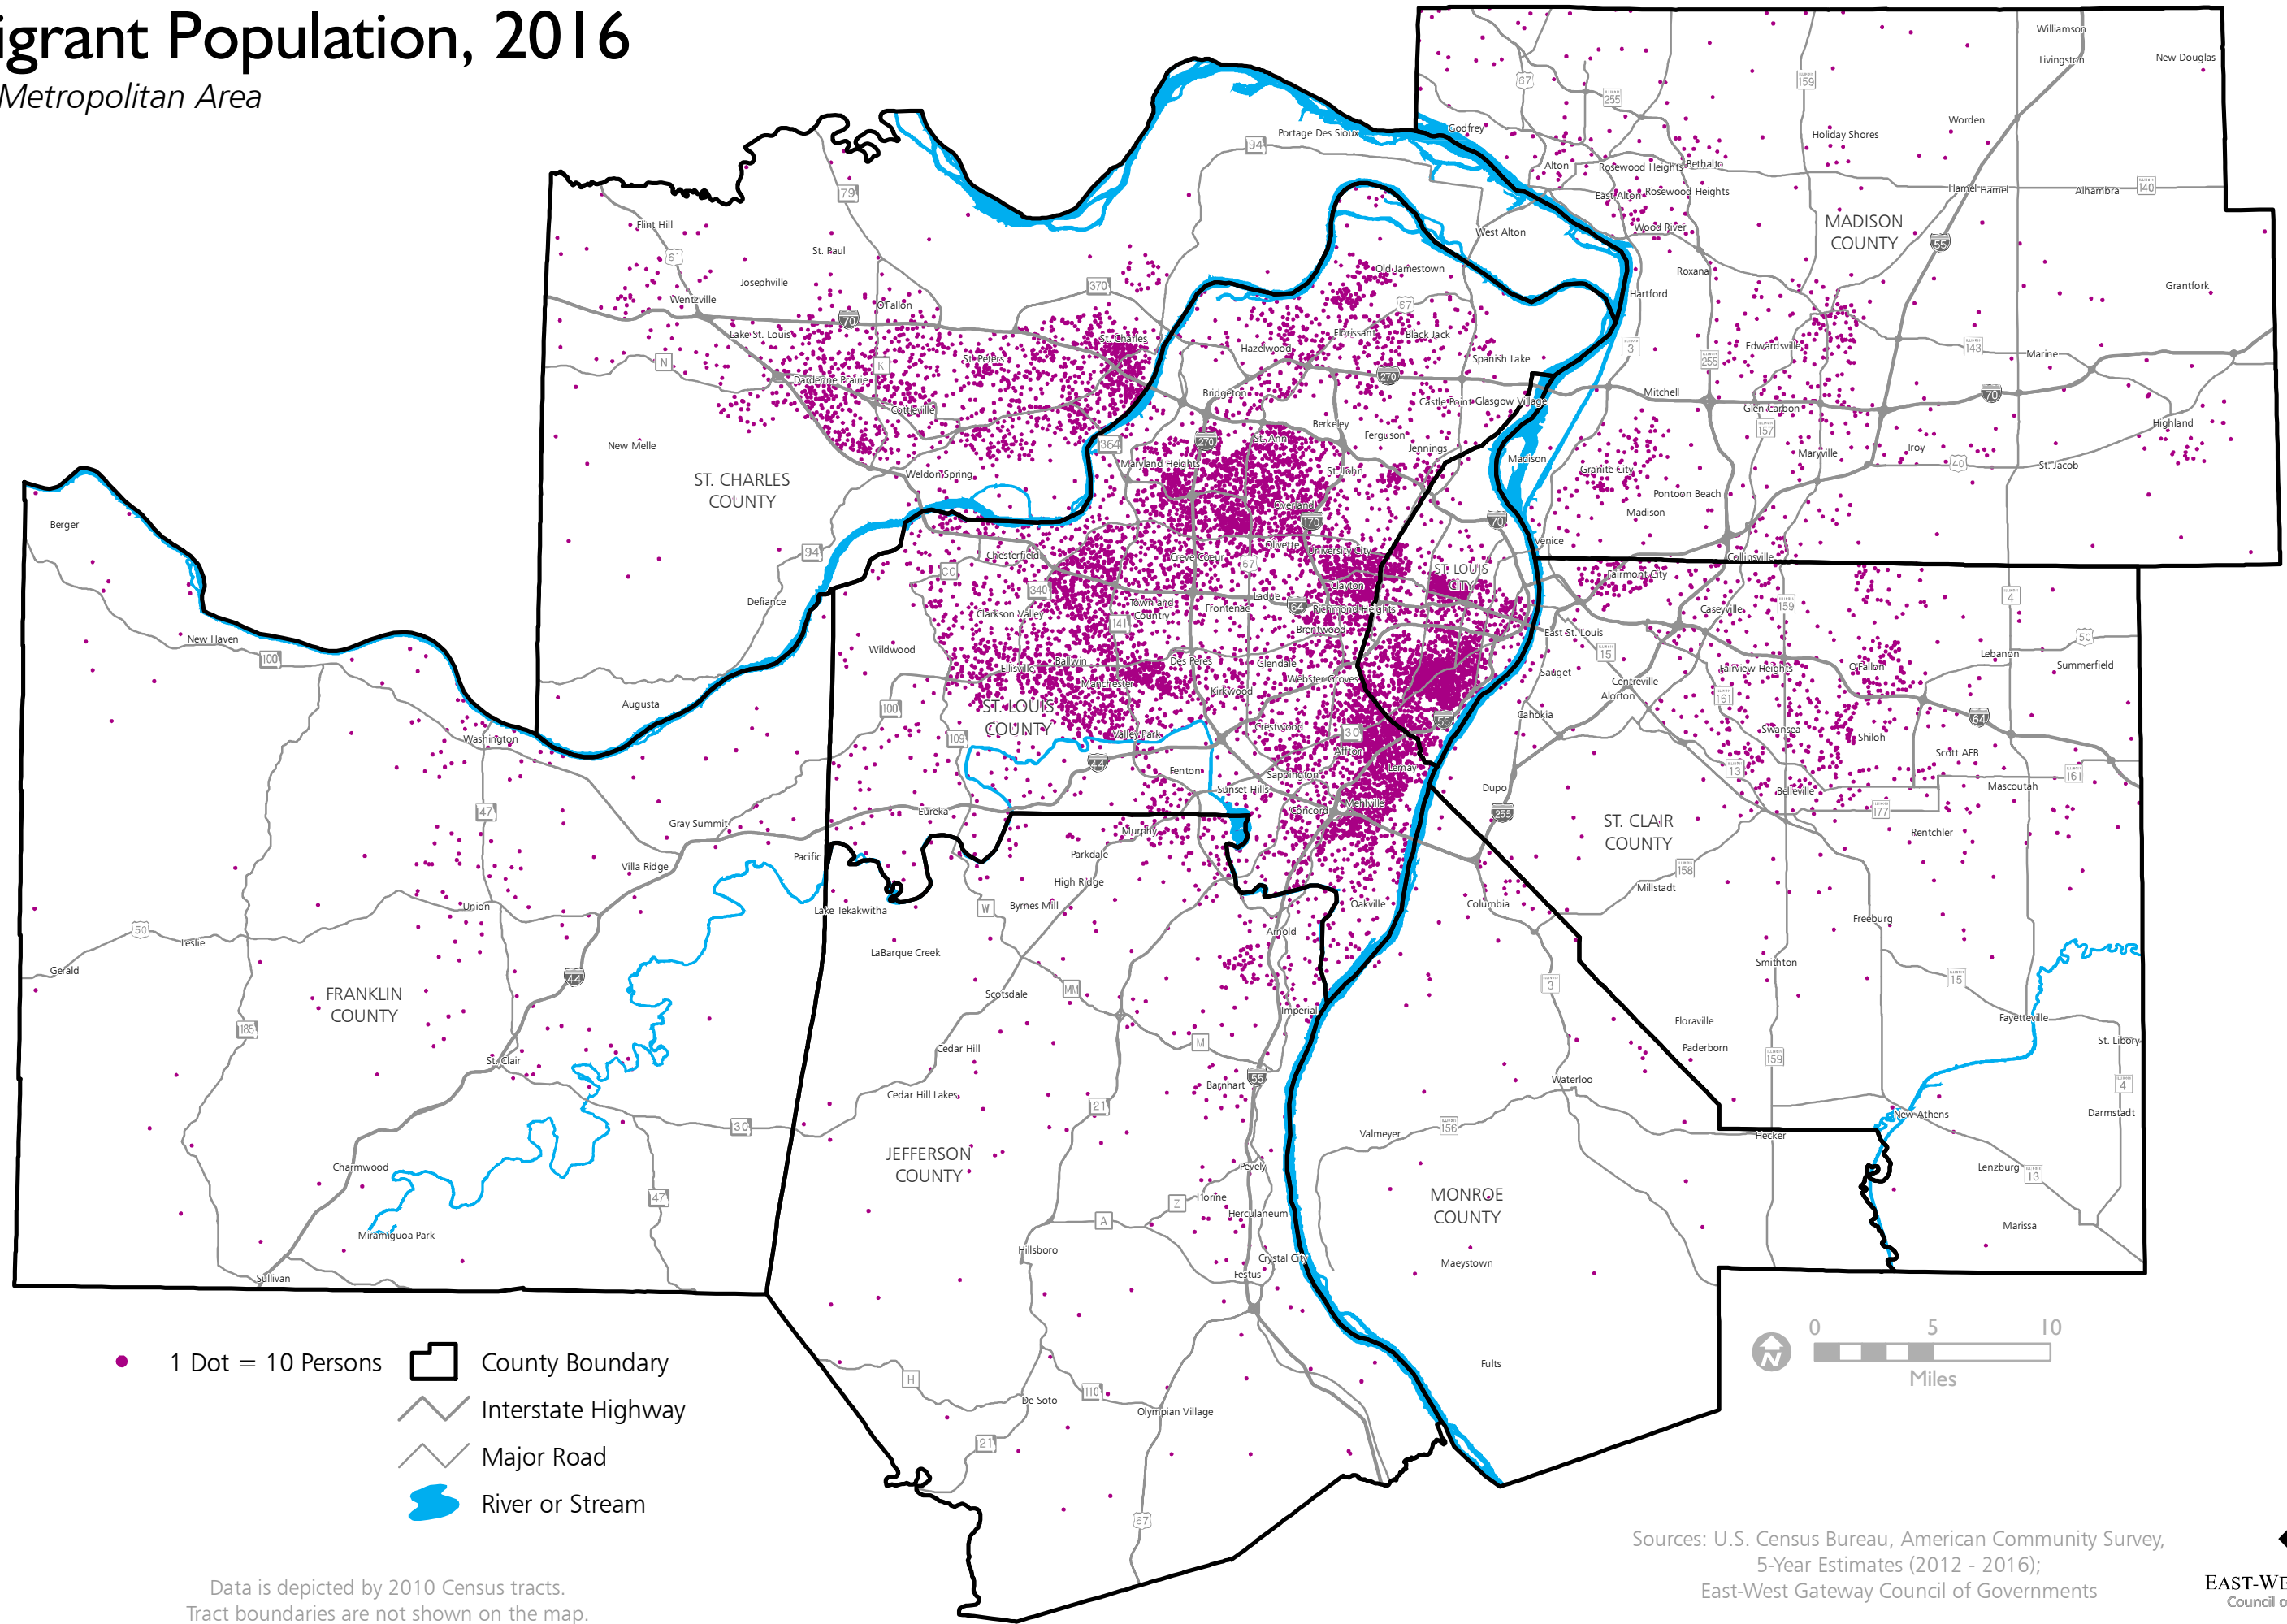

Immigrant Population, 2016

St. Louis Metropolitan Area

June 2018

- 1 Dot = 10 Persons
- ▭ County Boundary
- Interstate Highway
- Major Road
- River or Stream

Data is depicted by 2010 Census tracts. Tract boundaries are not shown on the map.

Sources: U.S. Census Bureau, American Community Survey, 5-Year Estimates (2012 - 2016); East-West Gateway Council of Governments