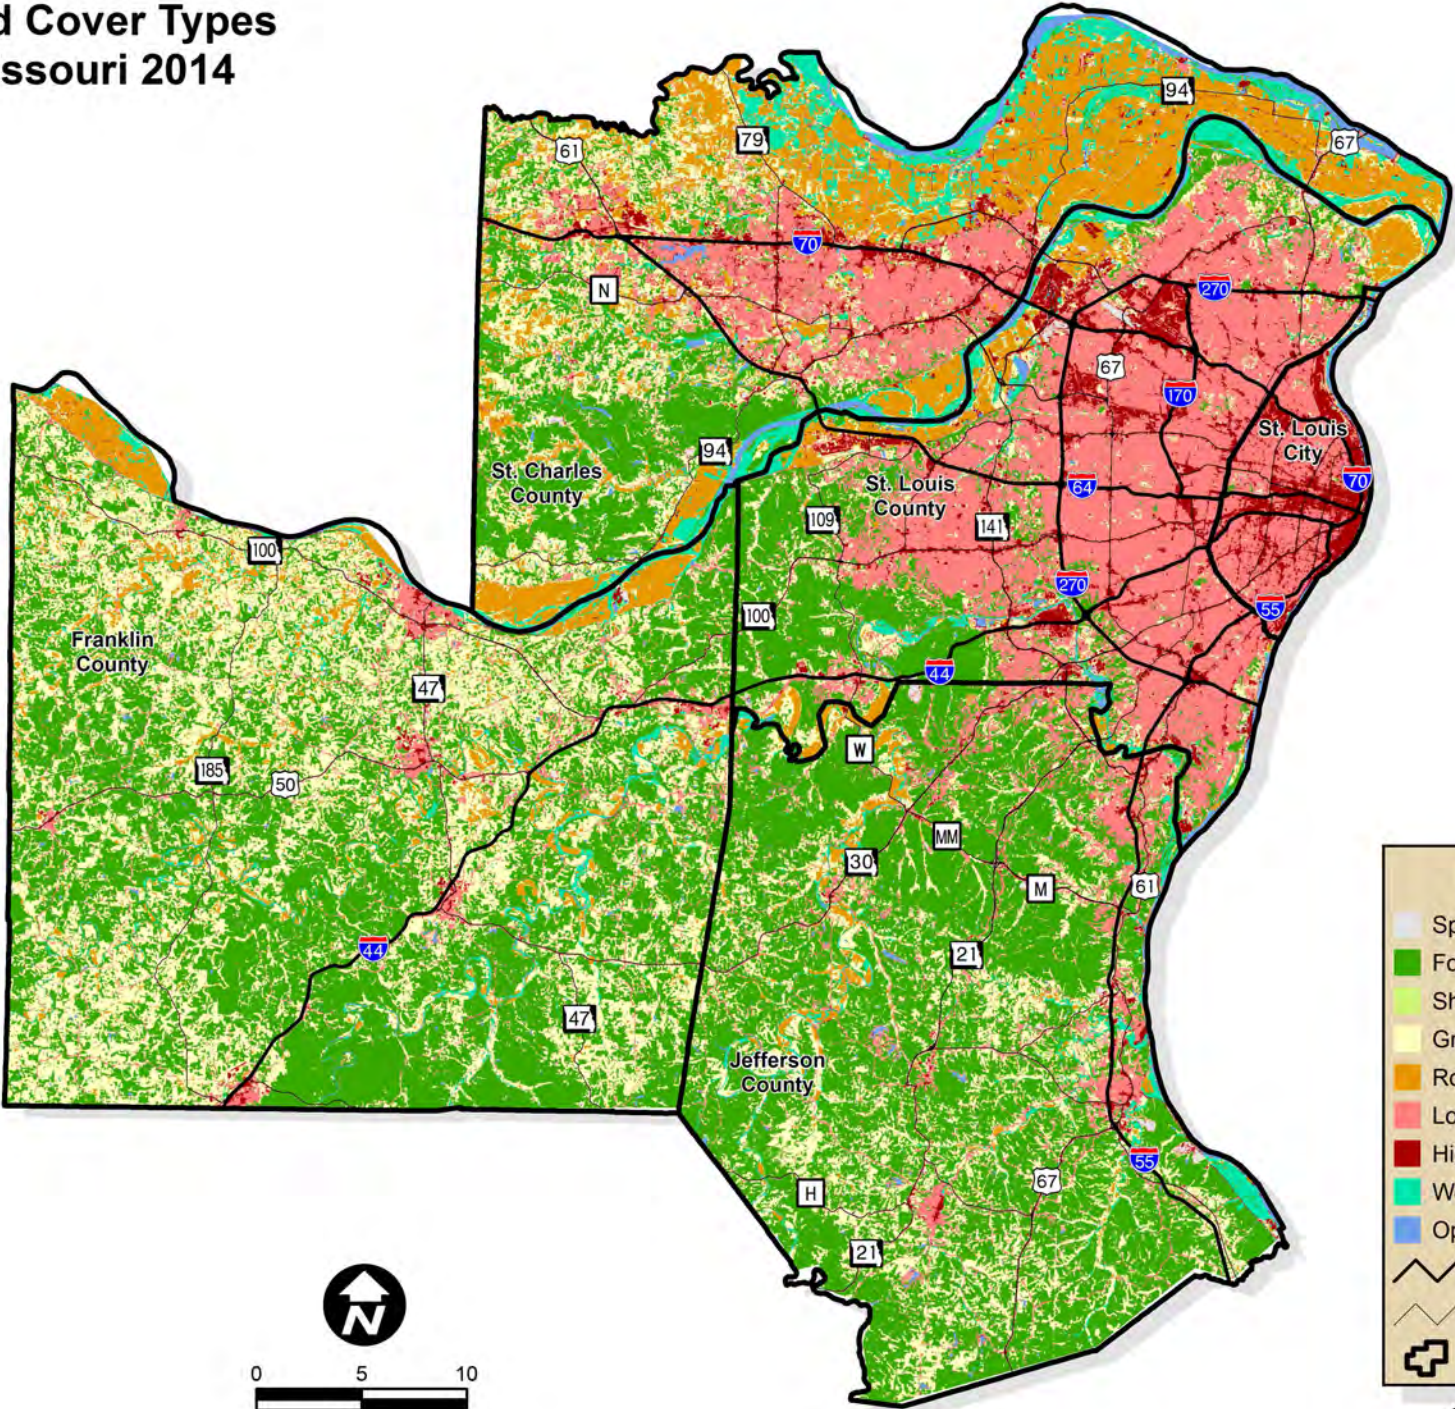

Land Cover Types Missouri 2014

LEGEND

- Sparsely Vegetated
- Forest
- Shrubland
- Grassland
- Row Crops
- Low Intensity Urban
- High Intensity Urban
- Wetland
- Open Water
- Interstate Highways
- Major Roads
- County Boundaries