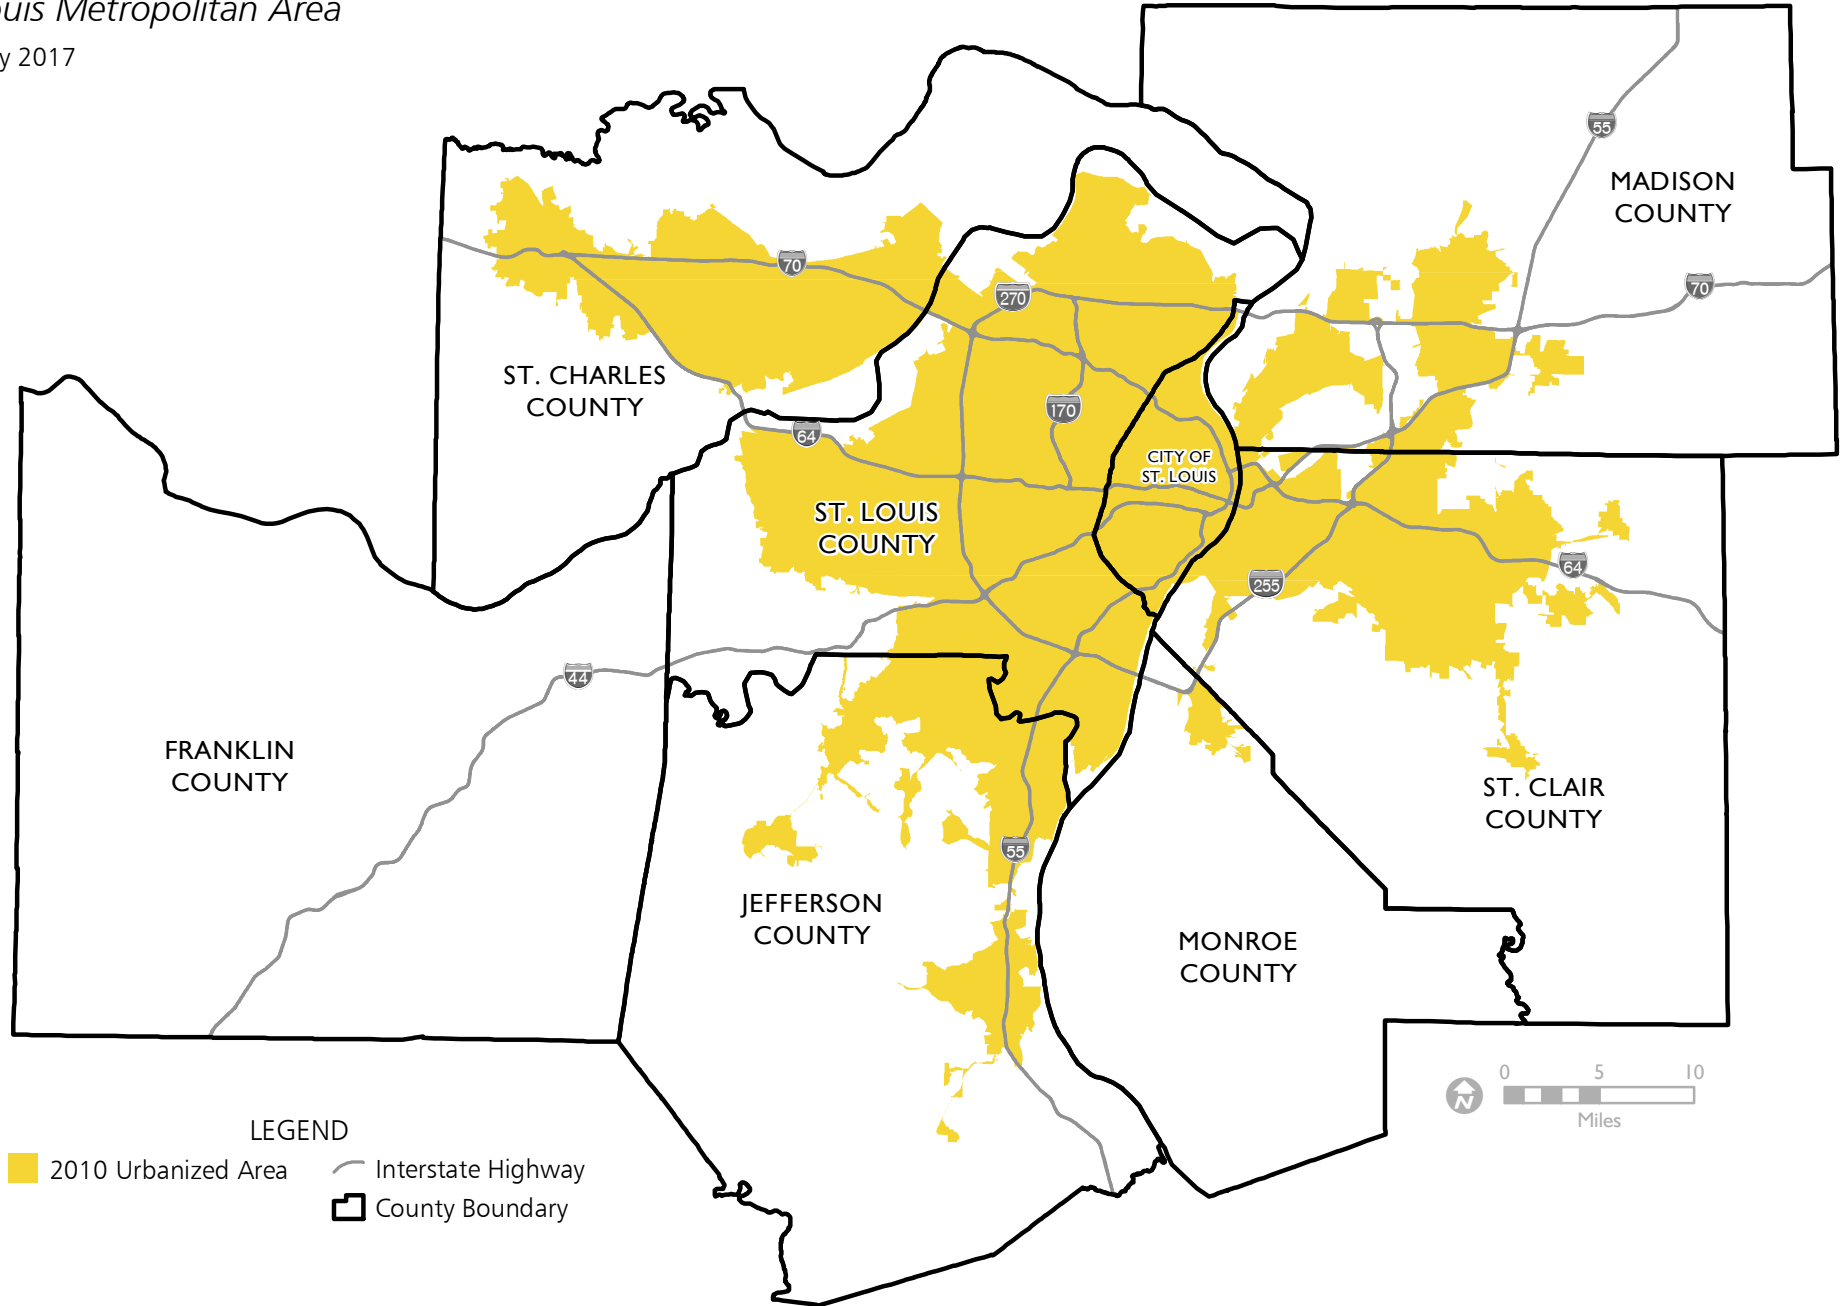

2010 St Louis, MO-IL Urbanized Area

St. Louis Metropolitan Area

February 2017

Sources: U.S. Census Bureau (2012);
East-West Gateway Council of Governments