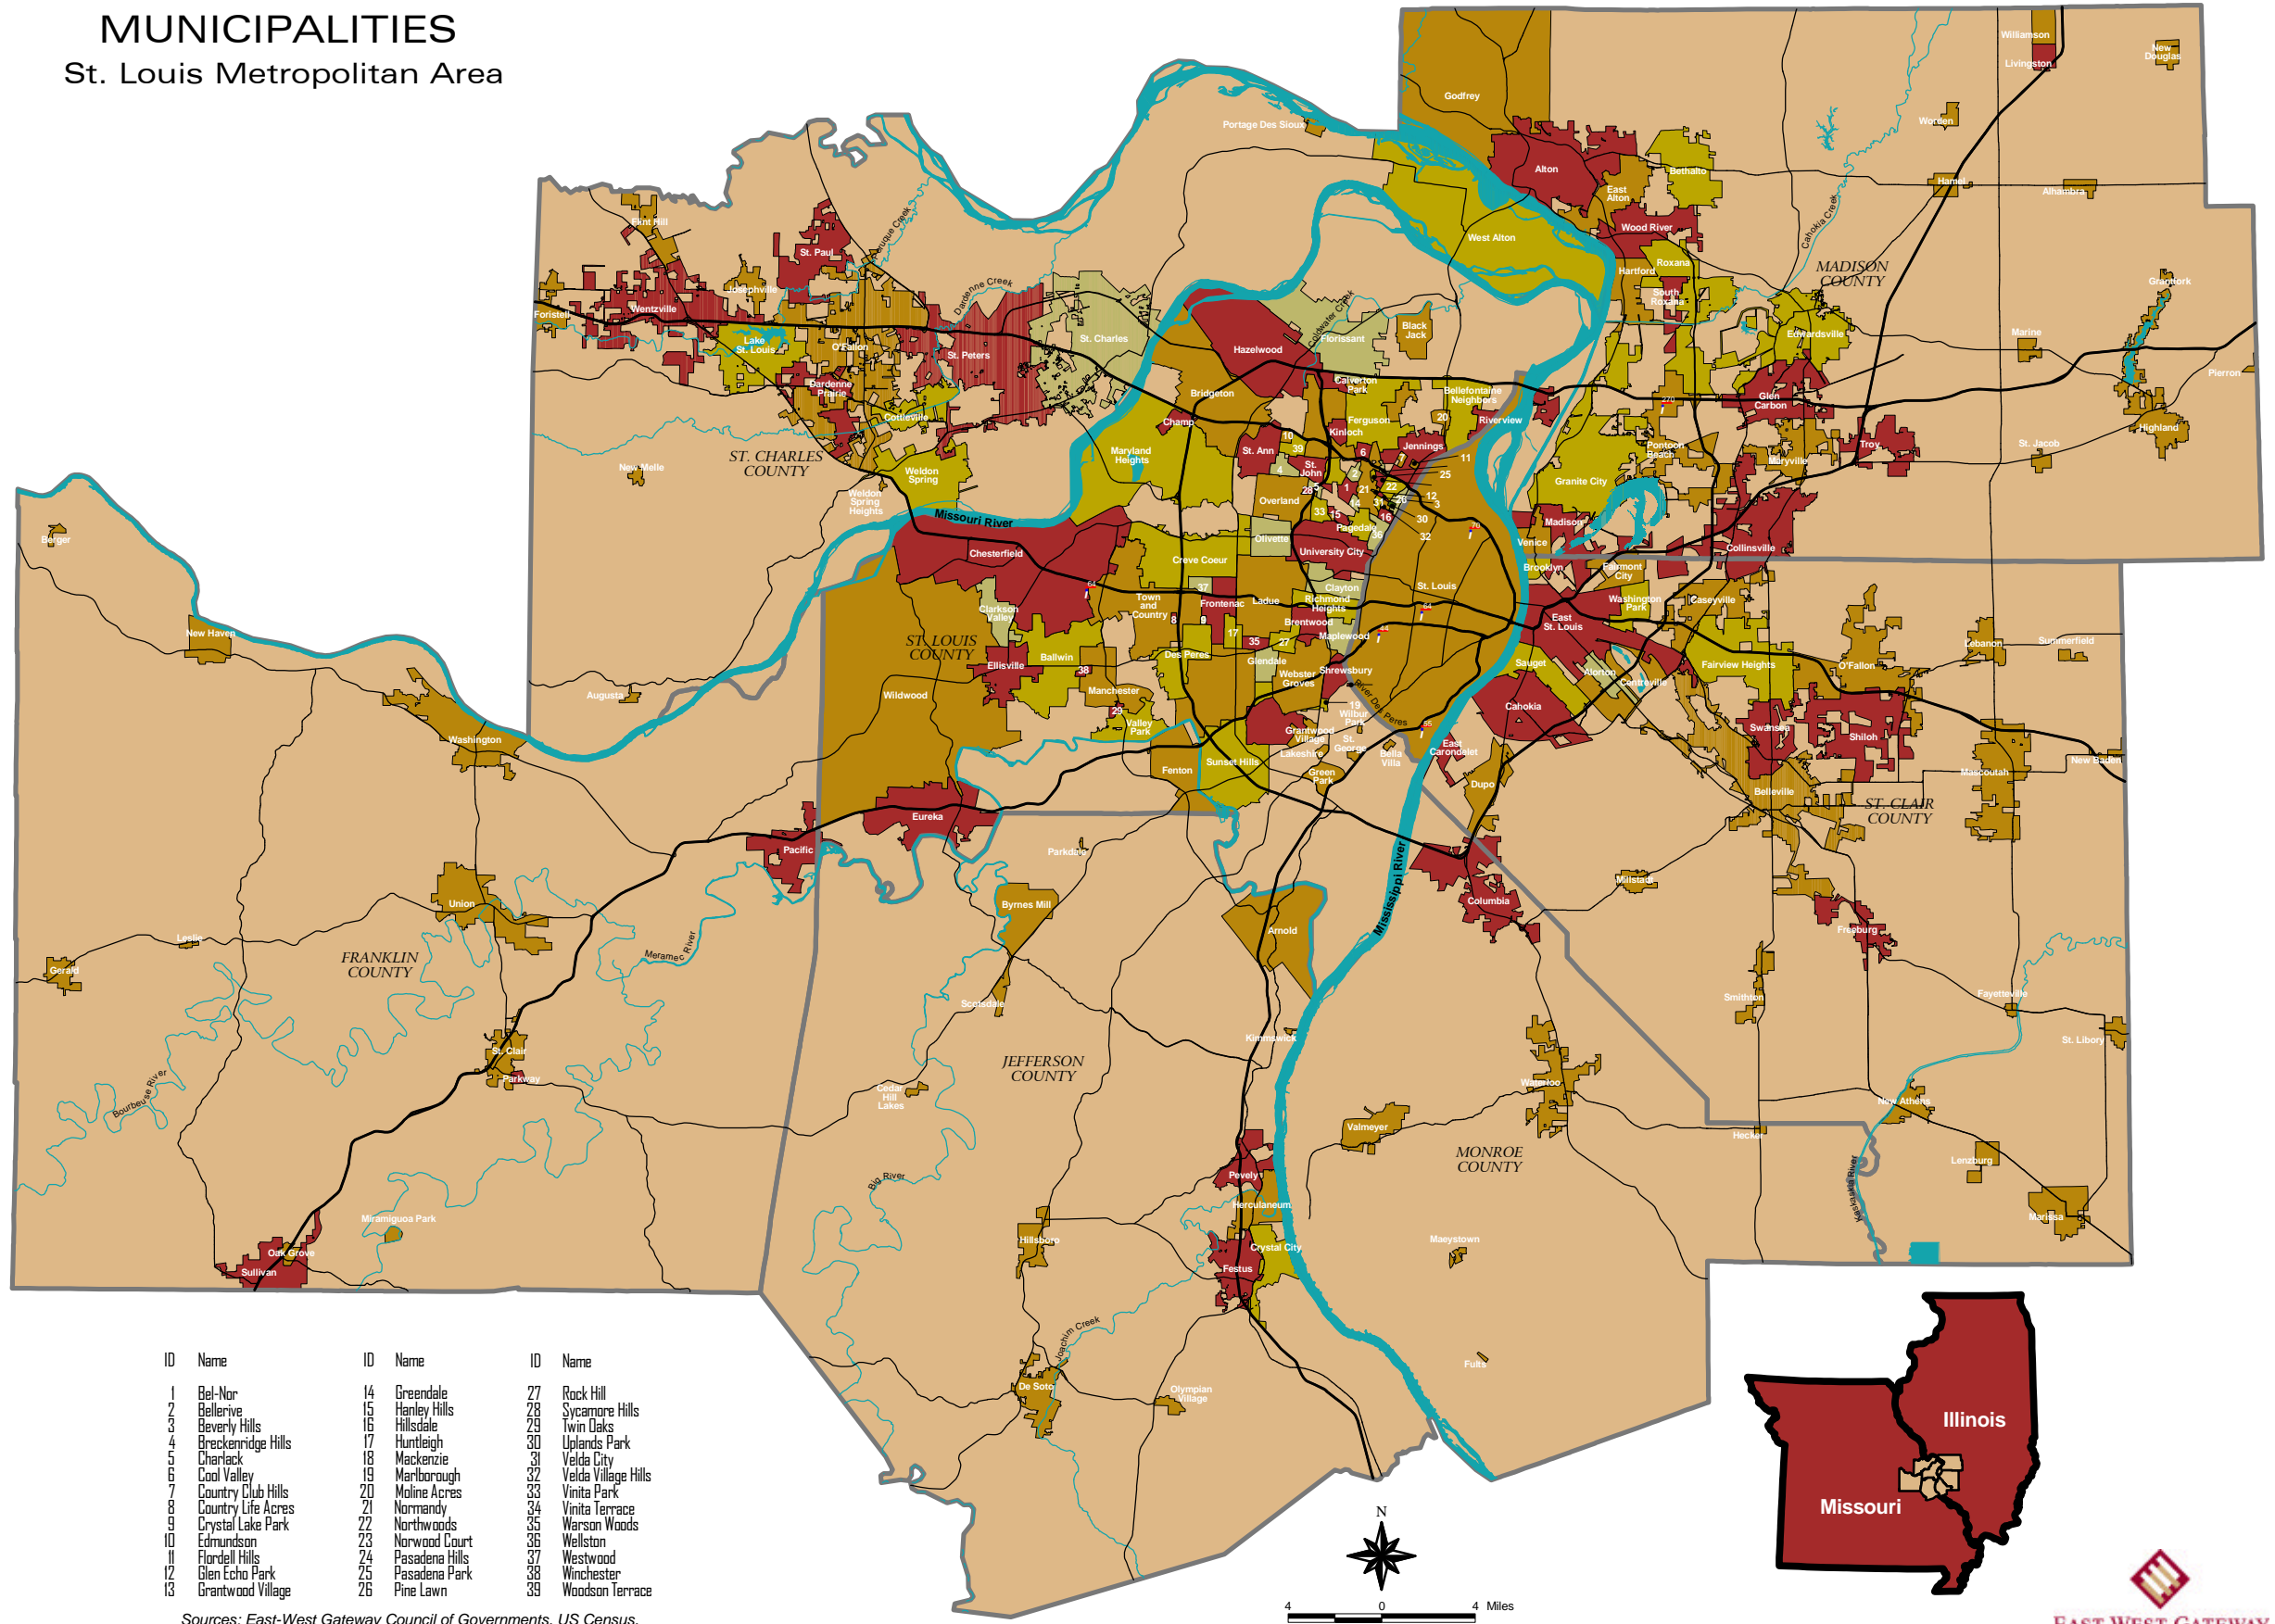

MUNICIPALITIES

St. Louis Metropolitan Area

ID	Name	ID	Name	ID	Name
1	Bel-Nor	14	Greendale	27	Rock Hill
2	Bellerive	15	Hanley Hills	28	Sycamore Hills
3	Beverly Hills	16	Hillsdale	29	Twin Oaks
4	Breckenridge Hills	17	Huntleigh	30	Uplands Park
5	Charlack	18	Mackenzie	31	Velda City
6	Cool Valley	19	Marlbrough	32	Velda Village Hills
7	Country Club Hills	20	Moline Acres	33	Vinita Park
8	Country Life Acres	21	Normandy	34	Vinita Terrace
9	Crystal Lake Park	22	Northwoods	35	Warson Woods
10	Edmundson	23	Norwood Court	36	Wellston
11	Flor-de-ll Hills	24	Pasadena Hills	37	Westwood
12	Glen Echo Park	25	Pasadena Park	38	Winchester
13	Grantwood Village	26	Pine Lawn	39	Woodson Terrace

Sources: East-West Gateway Council of Governments, US Census.