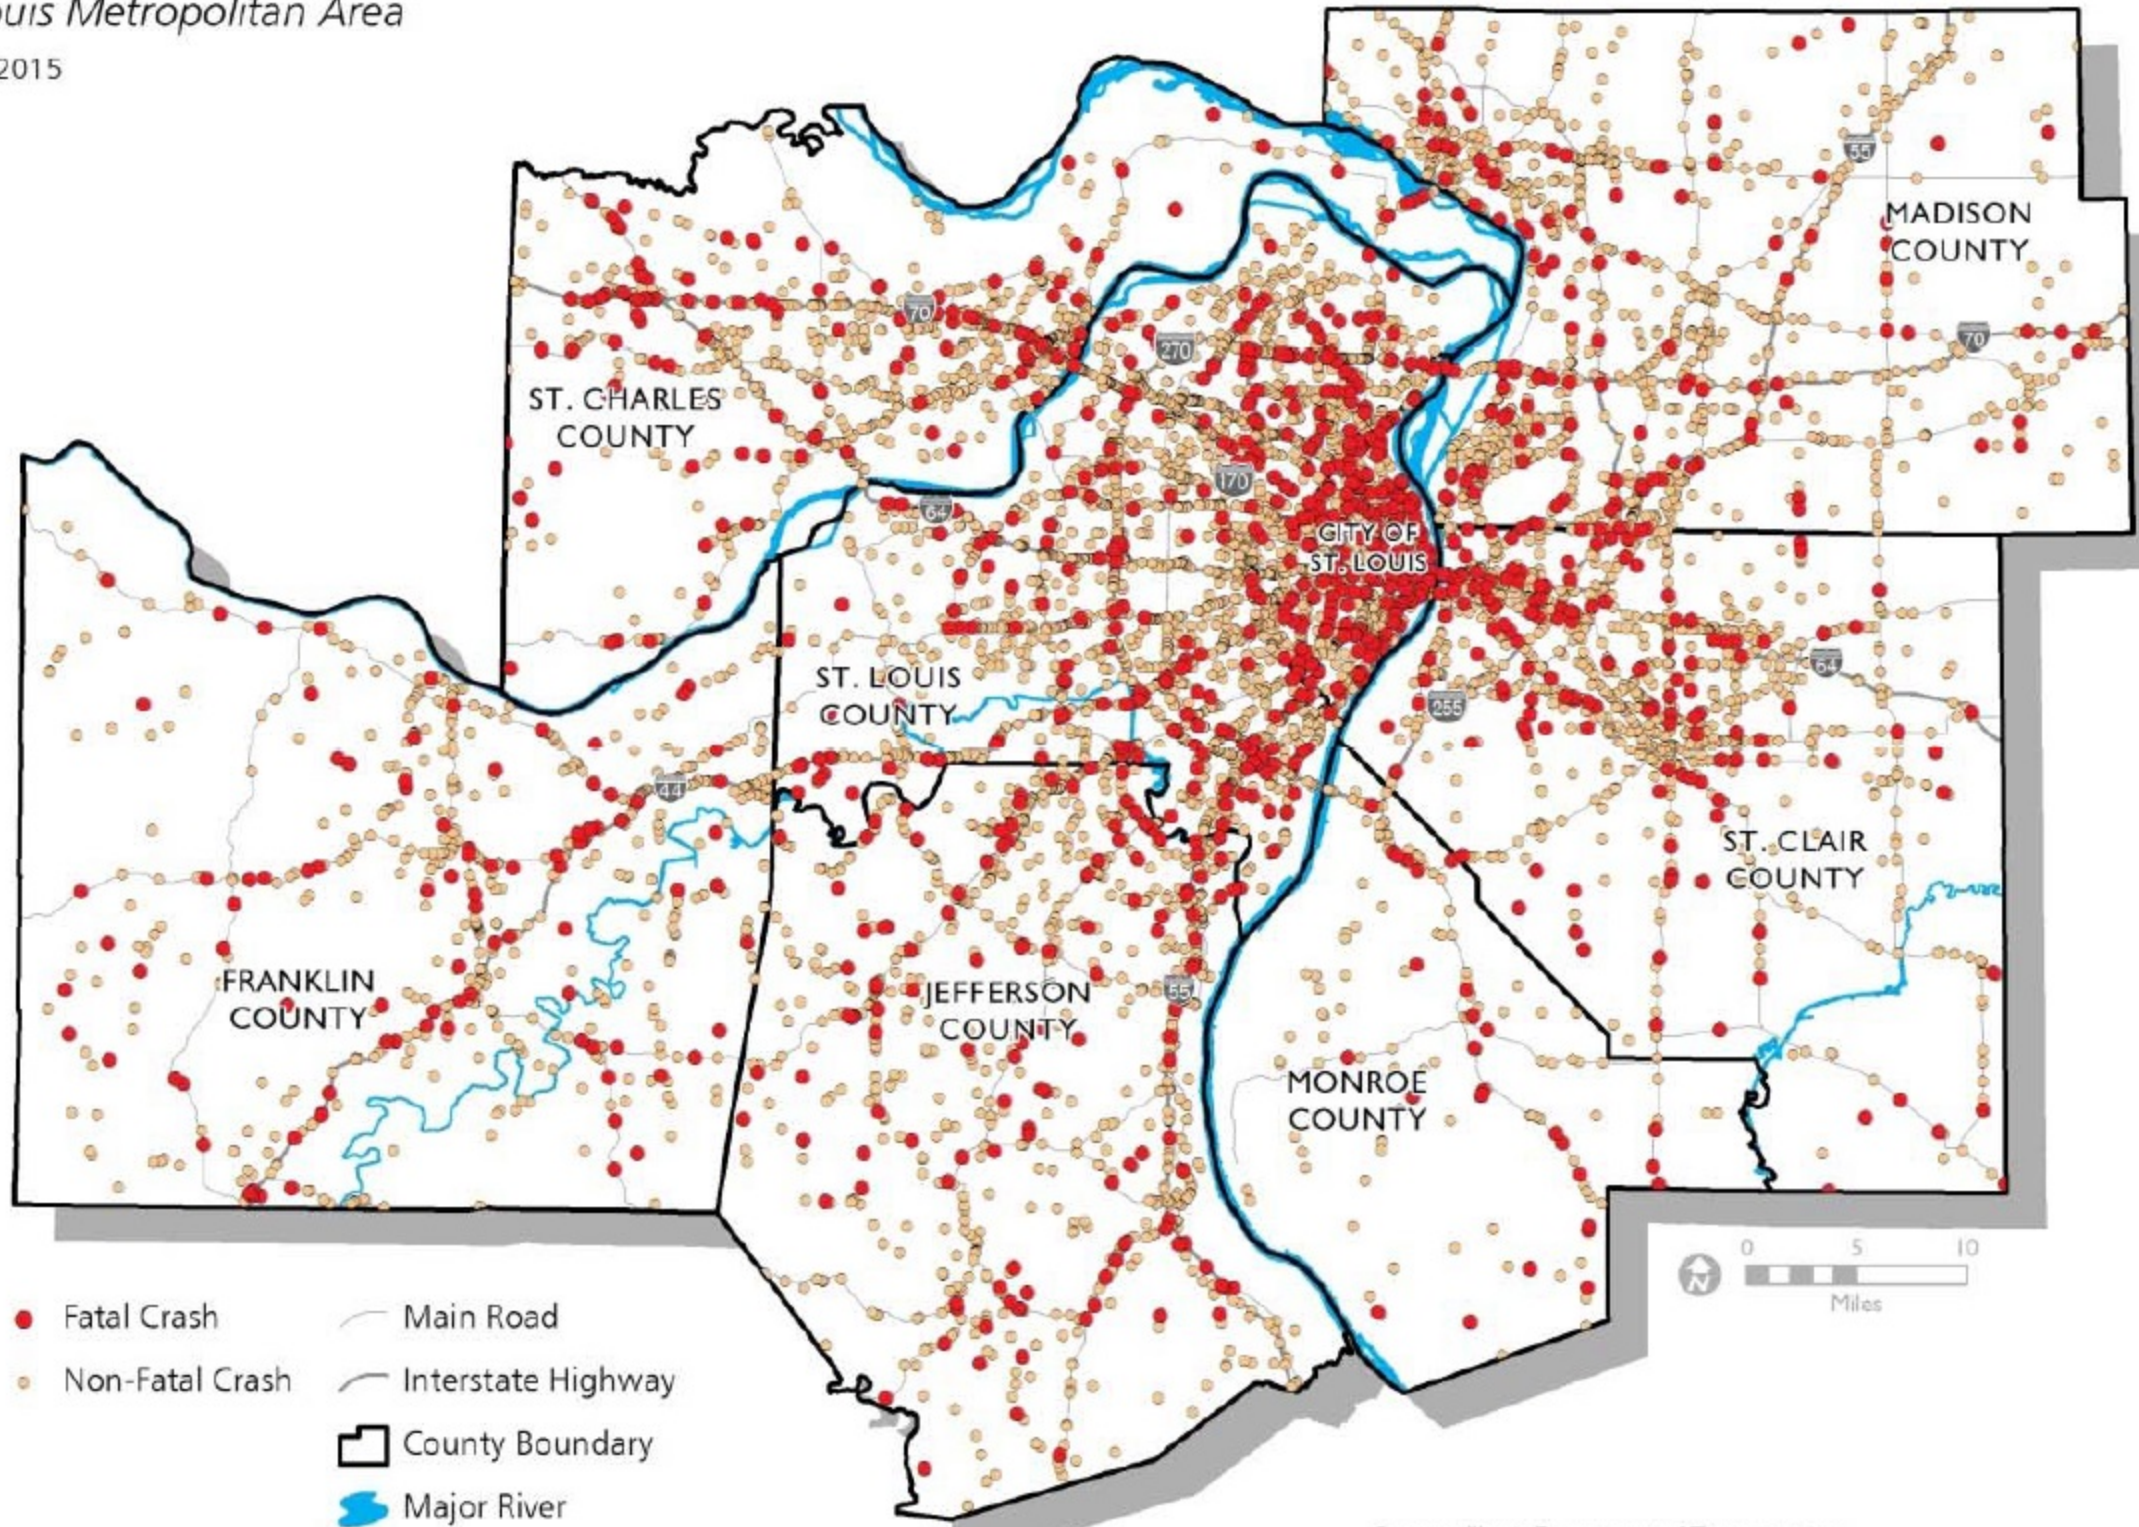

Auto Crash Locations, 2009 - 2013

St. Louis Metropolitan Area

March 2015

Sources: Illinois Department of Transportation;
Missouri Department of Transportation;
East-West Gateway Council of Governments