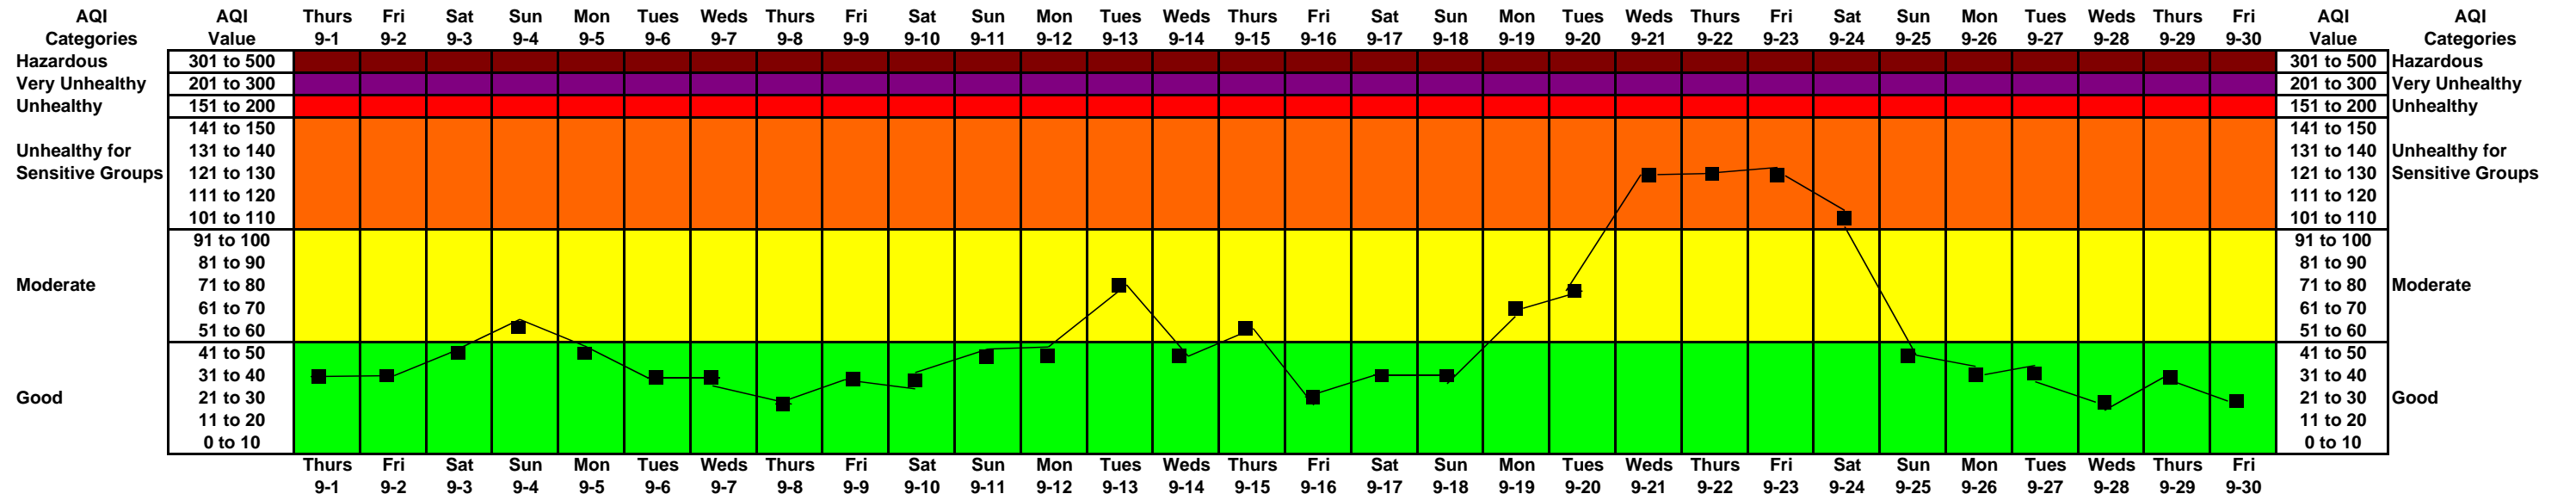

October 2016

AQI Calculation for the October 2015 Ozone Standard

September 2016

AQI Calculation for the October 2015 Ozone Standard

AQI Categories	Values
Good	Up to 50
Moderate	50 - 100
Unhealthy for Sensitive Groups	101 - 150
Unhealthy	151 - 200