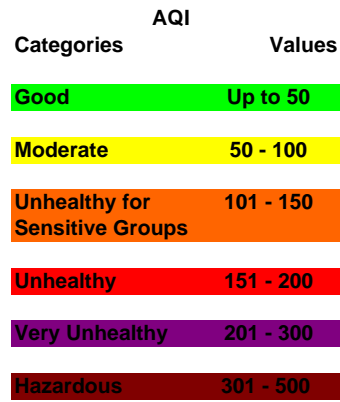

October 2016

AQI Calculation for the October 2015 Ozone Standard

September 2016

AQI Calculation for the October 2015 Ozone Standard

AQI Categories	Values
Good	Up to 50
Moderate	50 - 100
Unhealthy for Sensitive Groups	101 - 150
Unhealthy	151 - 200