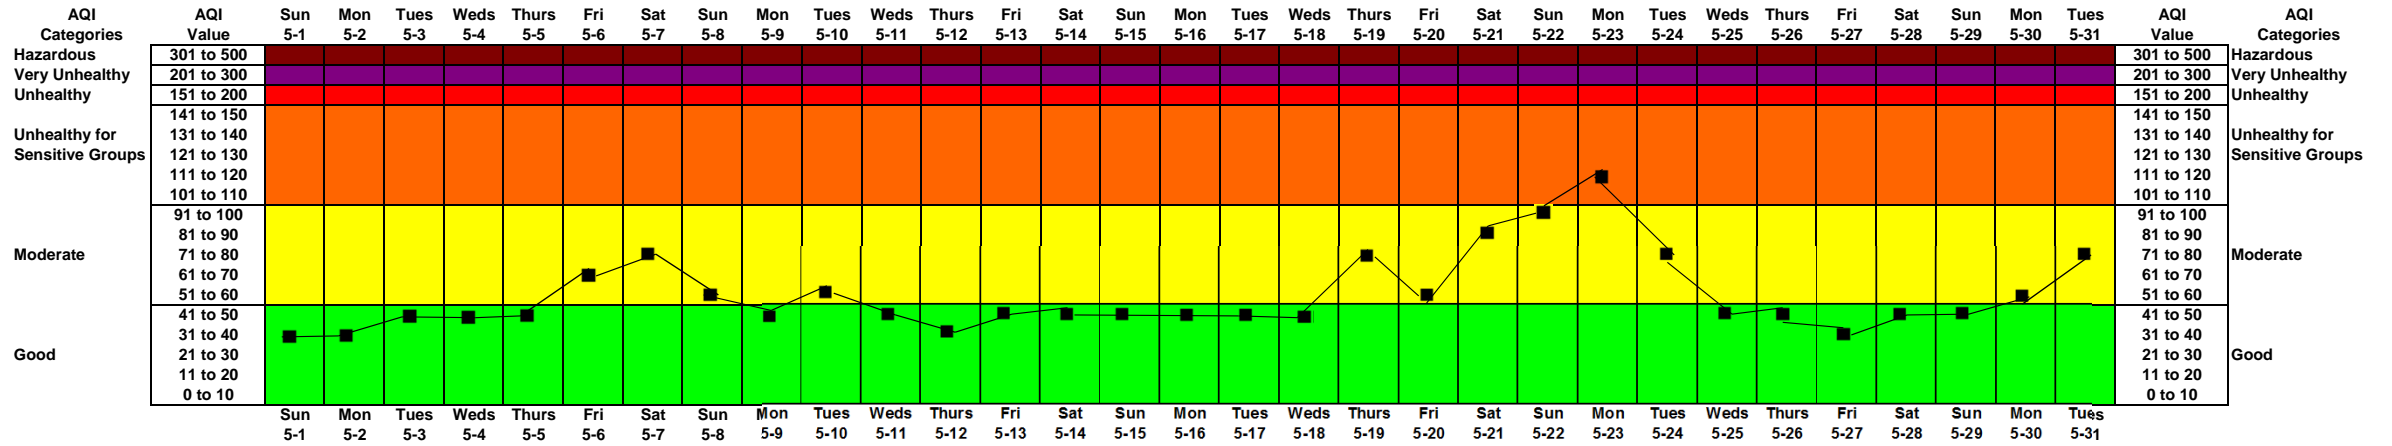

October 2016

AQI Calculation for the October 2015 Ozone Standard

September 2016

AQI Calculation for the October 2015 Ozone Standard

AQI Categories	Values
Good	Up to 50
Moderate	50 - 100
Unhealthy for Sensitive Groups	101 - 150
Unhealthy	151 - 200

August 2016

AQI Calculation for the October 2015 Ozone Standard

July 2016

AQI Calculation for the October 2015 Ozone Standard

June 2016

AQI Calculation for the October 2015 Ozone Standard

May 2016

AQI Calculation for the October 2015 Ozone Standard