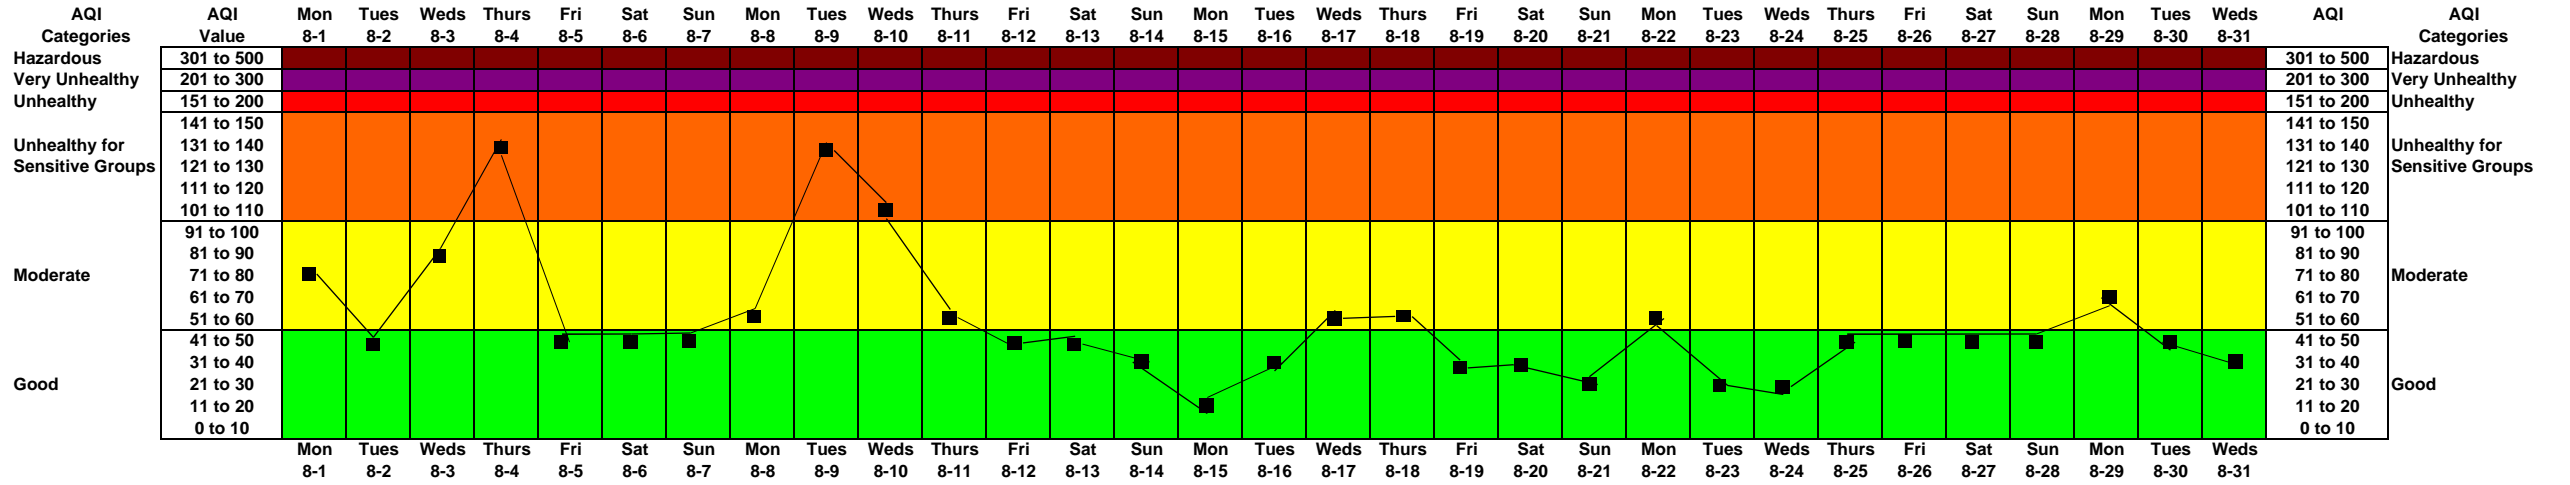

August 2016

AQI Calculation for the October 2015 Ozone Standard