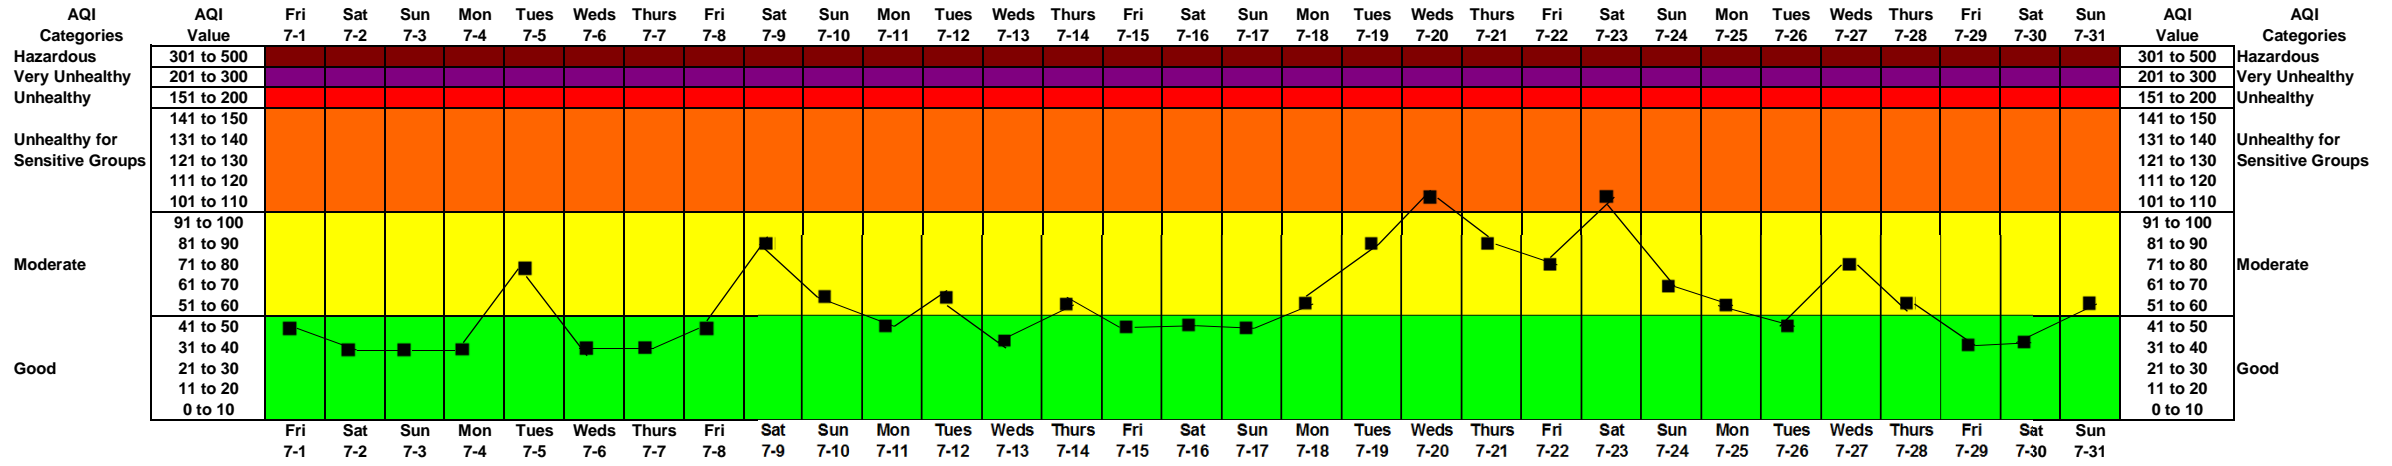

July 2016

AQI Calculation for the October 2015 Ozone Standard