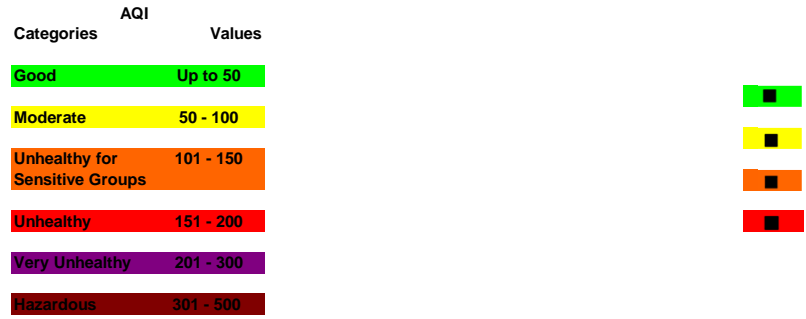

July 2016

AQI Calculation for the October 2015 Ozone Standard