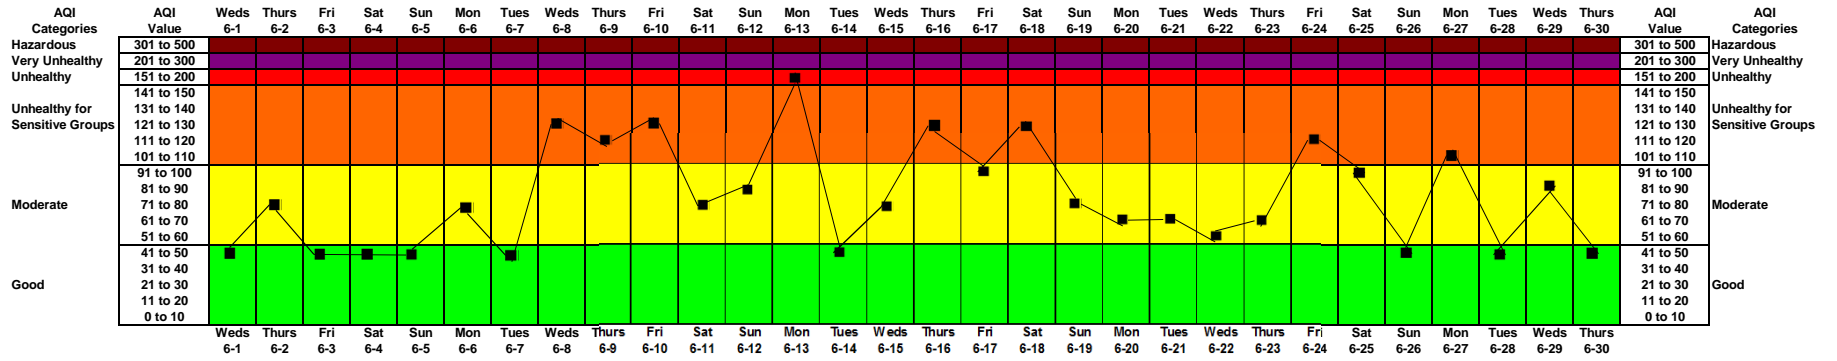

October 2016

AQI Calculation for the October 2015 Ozone Standard

September 2016

AQI Calculation for the October 2015 Ozone Standard

AQI Categories	Values
Good	Up to 50
Moderate	50 - 100
Unhealthy for Sensitive Groups	101 - 150
Unhealthy	151 - 200

August 2016

AQI Calculation for the October 2015 Ozone Standard

July 2016

AQI Calculation for the October 2015 Ozone Standard

June 2016

AQI Calculation for the October 2015 Ozone Standard

May 2016

AQI Calculation for the October 2015 Ozone Standard