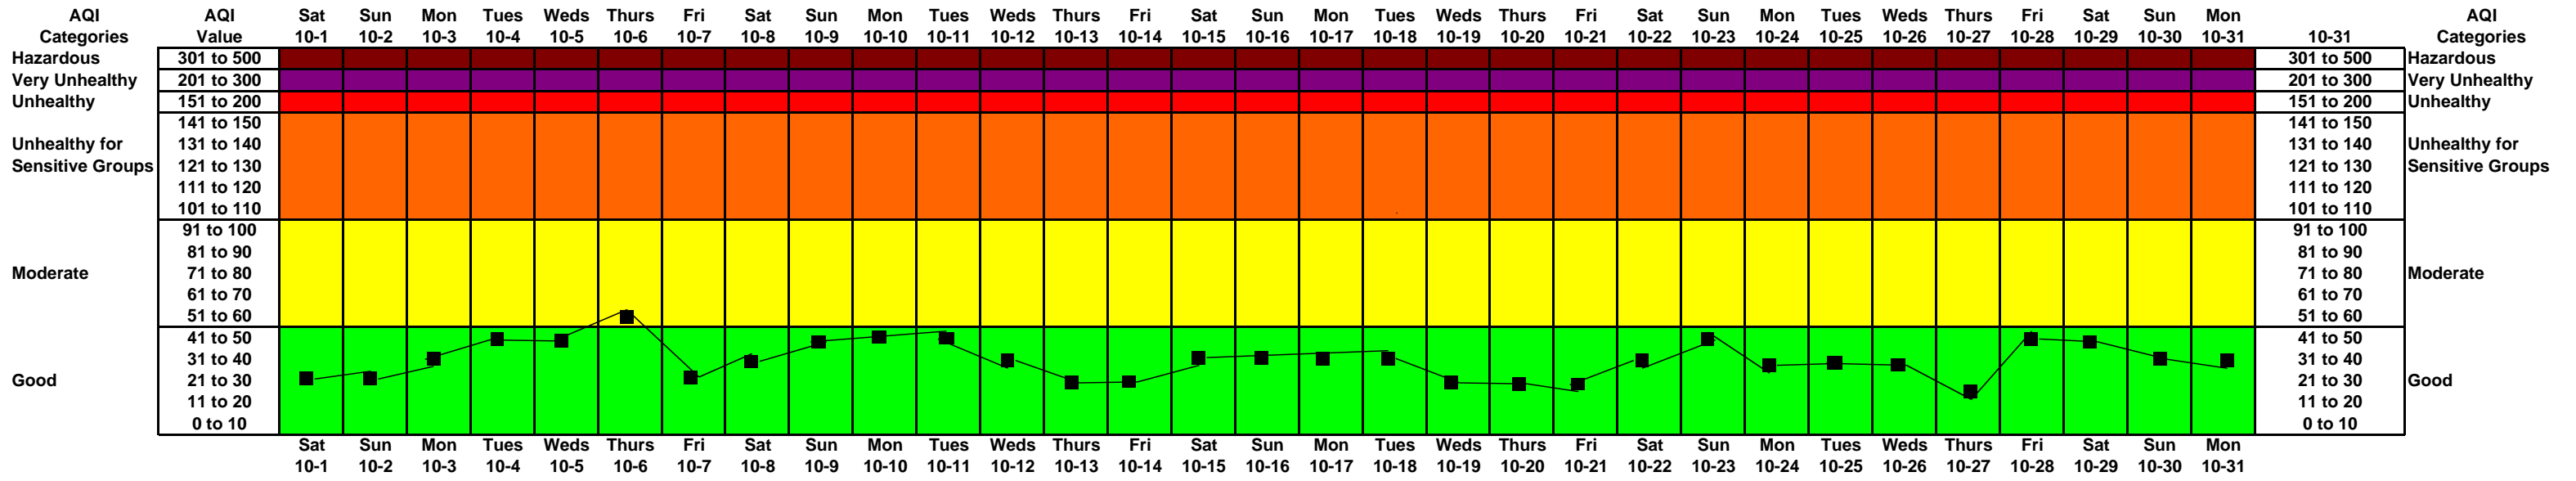

October 2016

AQI Calculation for the October 2015 Ozone Standard

September 2016

AQI Calculation for the October 2015 Ozone Standard

AQI Categories	Values
Good	Up to 50
Moderate	50 - 100
Unhealthy for Sensitive Groups	101 - 150
Unhealthy	151 - 200