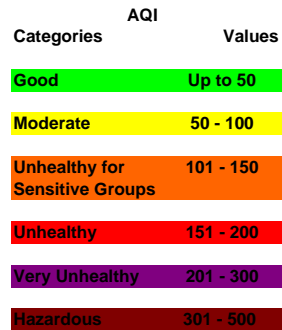

August 2016

AQI Calculation for the October 2015 Ozone Standard