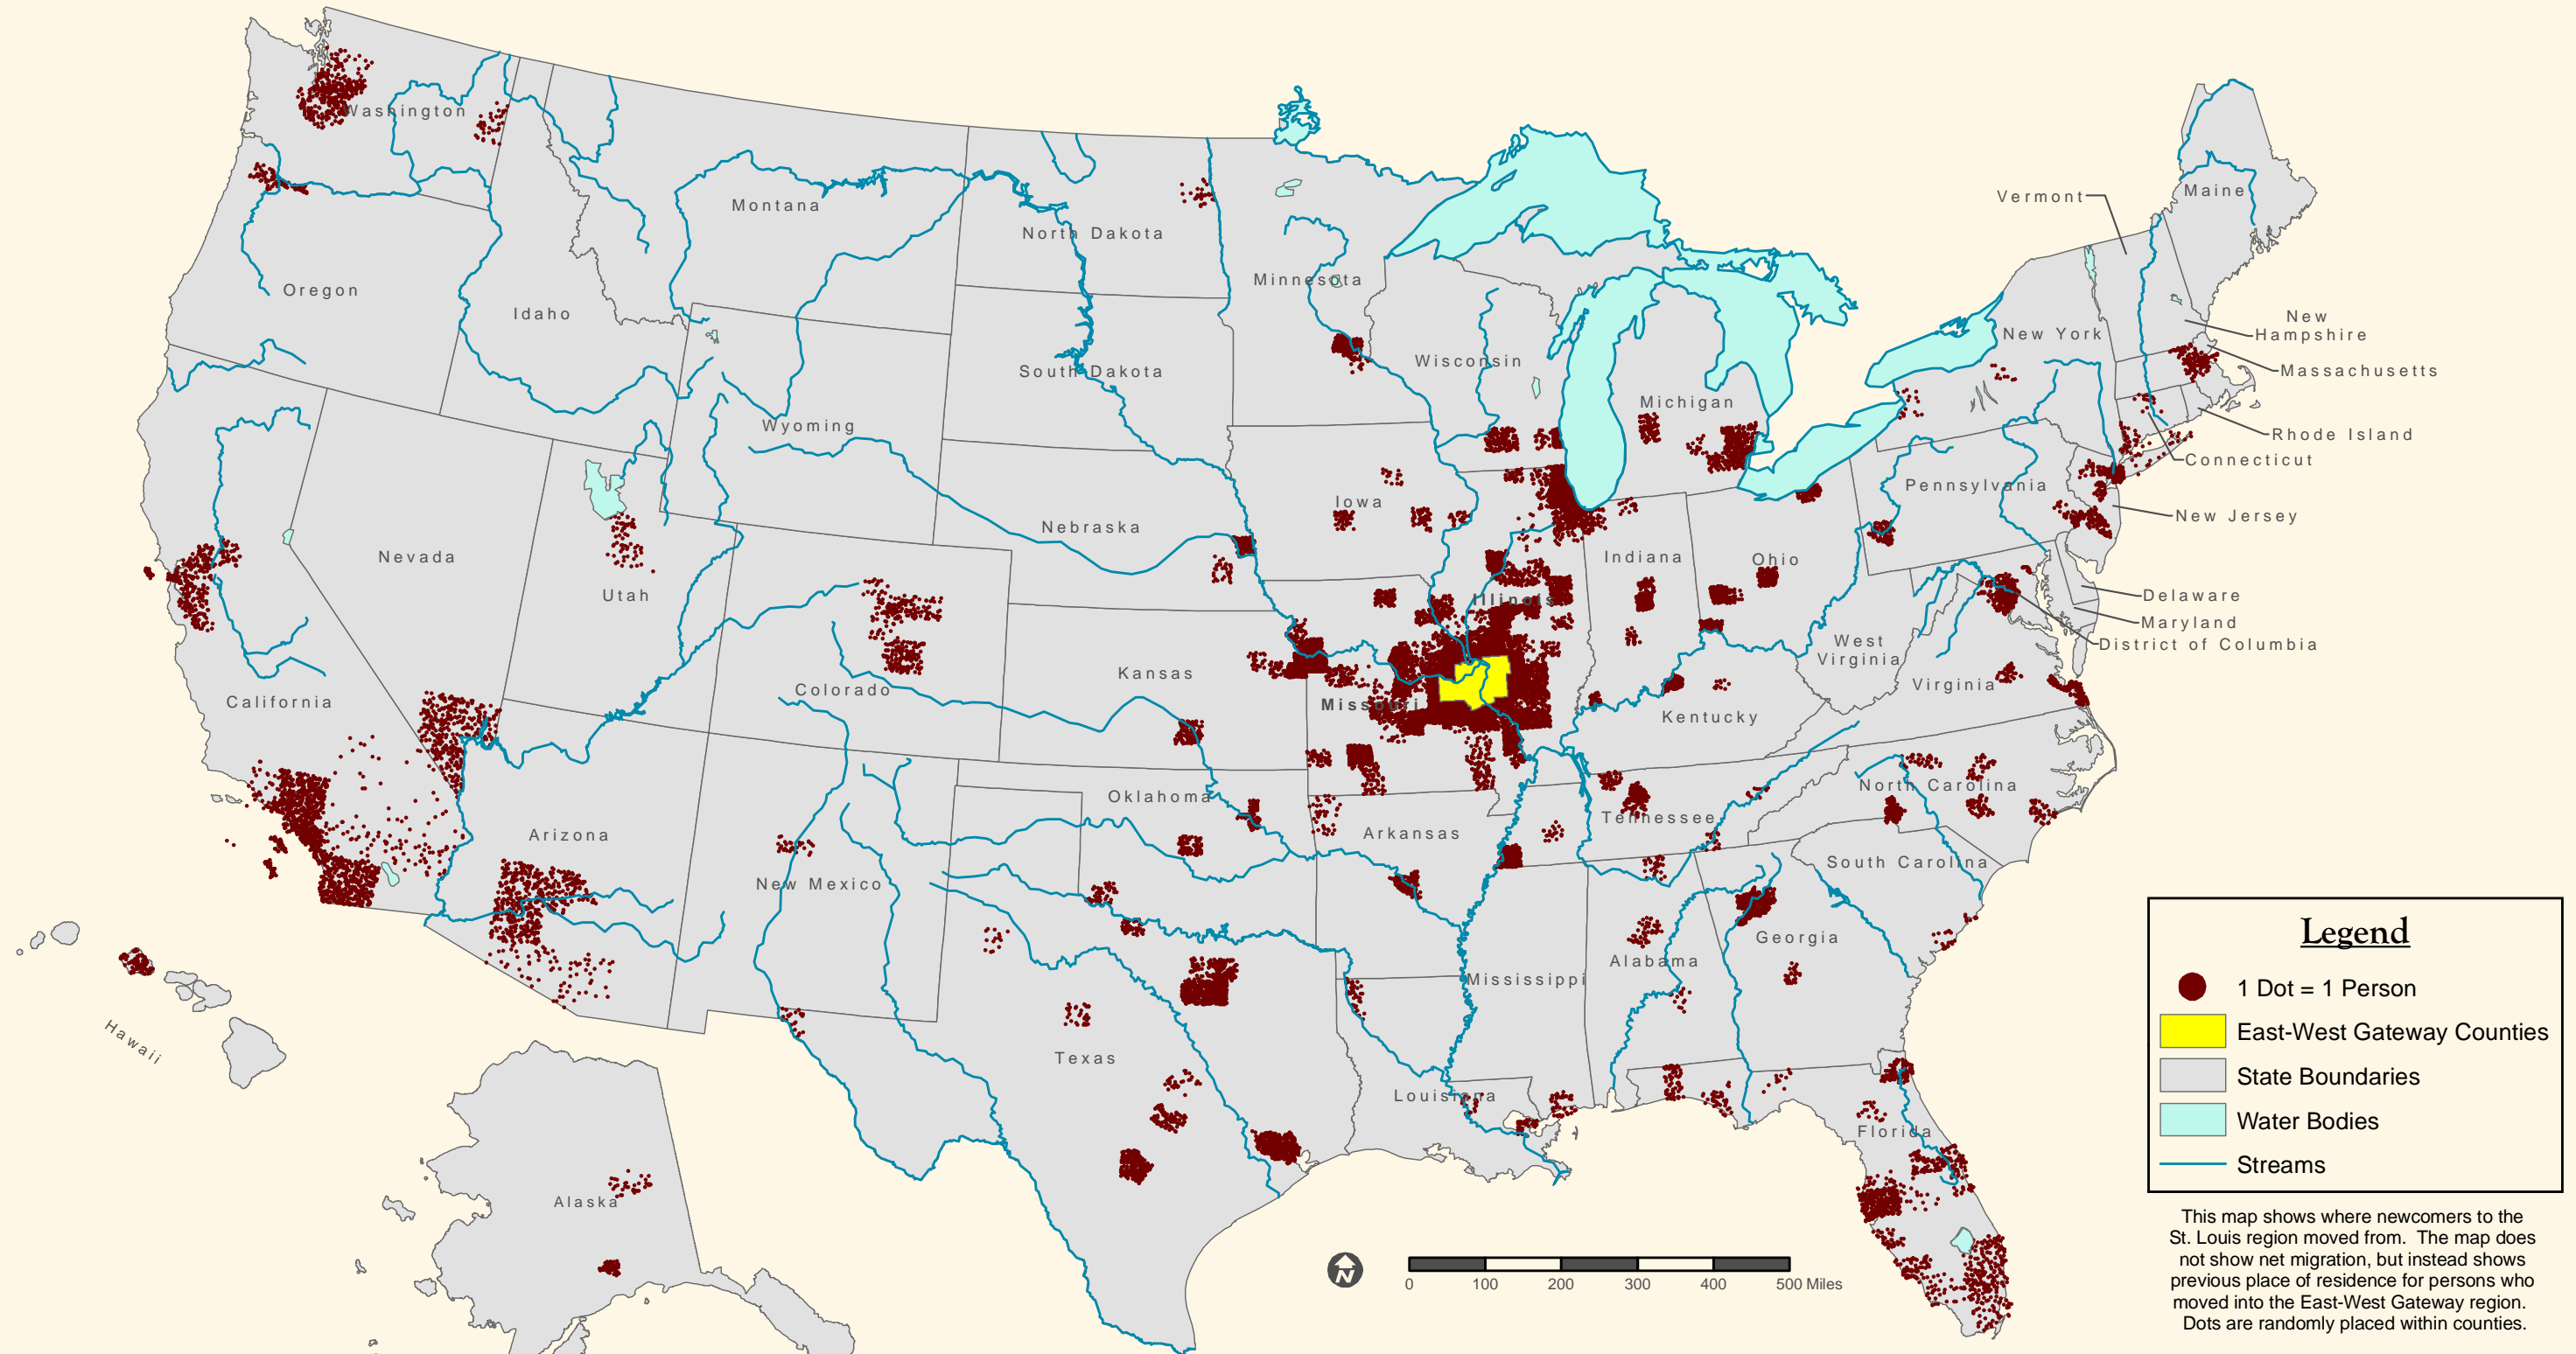

Domestic Migration to the East-West Gateway Region, 2009-2010

TOP INFLOW COUNTIES, 2009-2010					
COUNTY	STATE	PERSONS	COUNTY	STATE	PERSONS
Lincoln County	Missouri	1297	Randolph County	Illinois	449
Cook County	Illinois	1256	Clinton County	Illinois	442
Warren County	Missouri	898	Sangamon County	Illinois	431
Boone County	Missouri	850	Jersey County	Illinois	412
St. Francois County	Missouri	640	Crawford County	Missouri	390
Macoupin County	Illinois	534	San Diego County	California	383
Greene County	Missouri	529	Harris County	Texas	359
Jackson County	Missouri	518	Cape Girardeau County	Missouri	355
Los Angeles County	California	505	Clark County	Nevada	345
Maricopa County	Arizona	474	Johnson County	Kansas	318

Sources: IRS Statistics of Income - County-to-County Migration, 2009-2010; US Census Bureau; East-West Gateway Council of Governments

EAST-WEST GATEWAY
Council of Governments

Creating Solutions Across Jurisdictional Boundaries