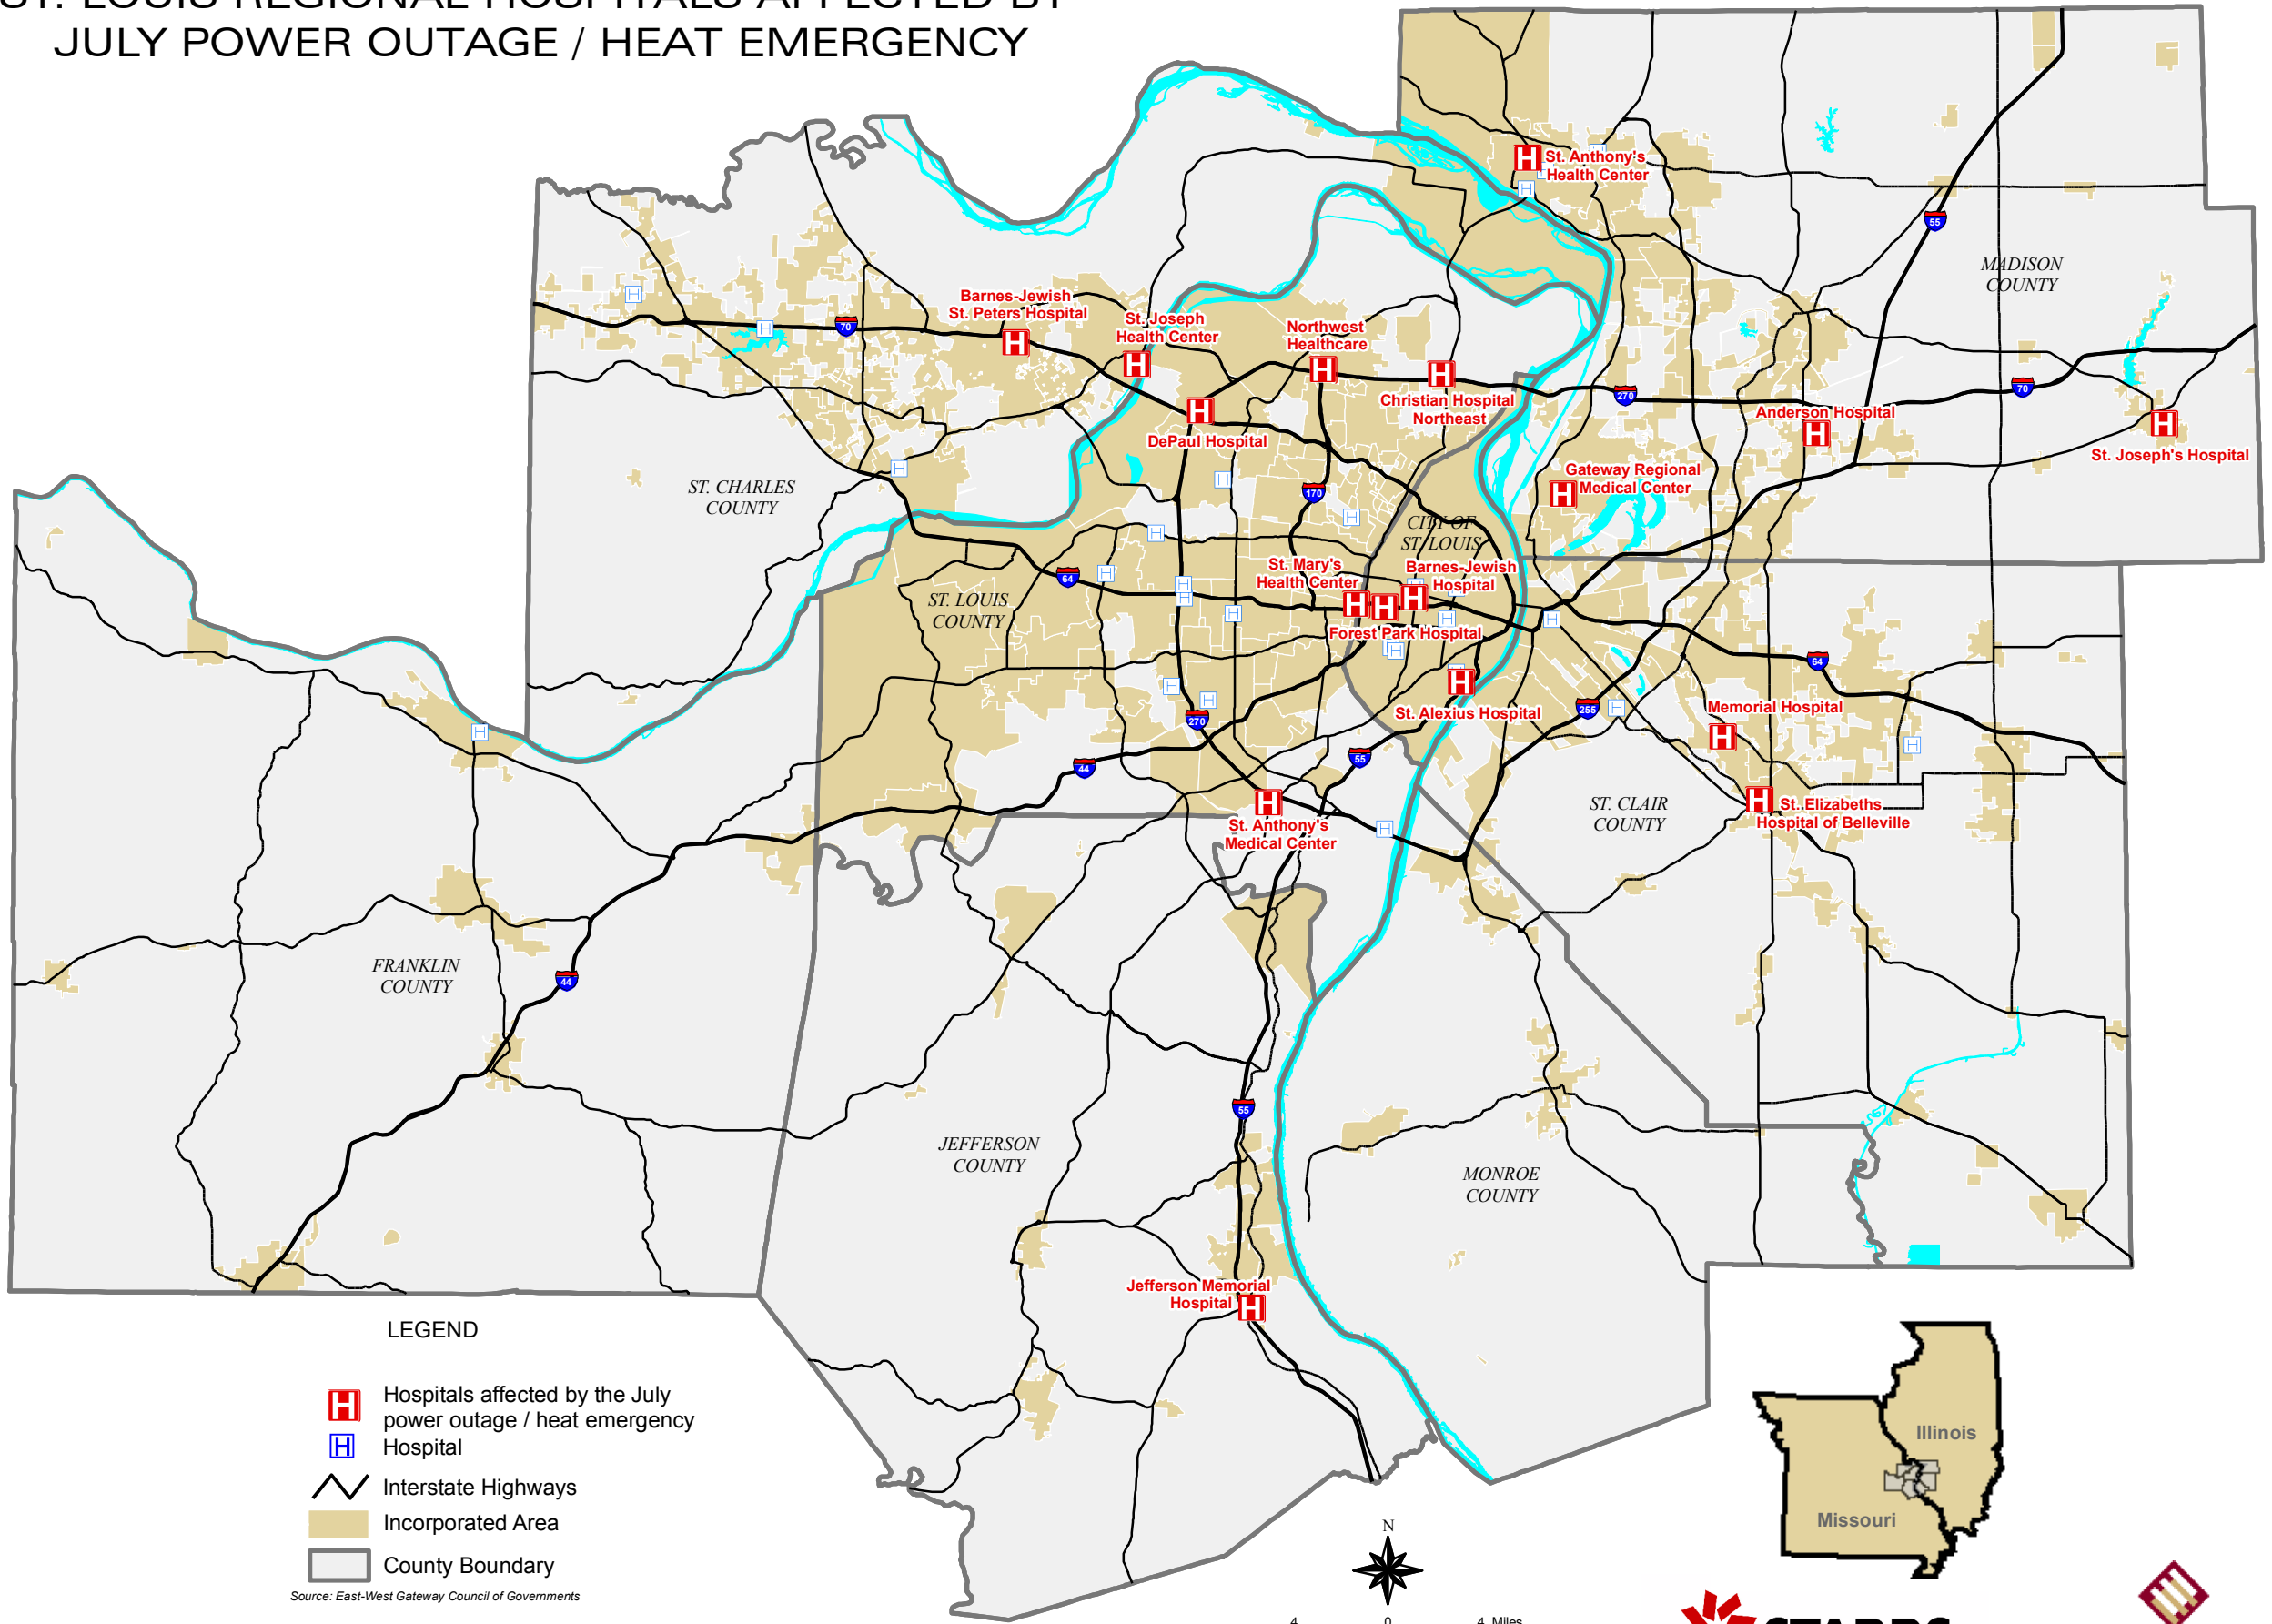

# ST. LOUIS REGIONAL HOSPITALS AFFECTED BY JULY POWER OUTAGE / HEAT EMERGENCY

## LEGEND

-  Hospitals affected by the July power outage / heat emergency
-  Hospital
-  Interstate Highways
-  Incorporated Area
-  County Boundary

Source: East-West Gateway Council of Governments

Creating Solutions Across Jurisdictional Boundaries  
jgis\Tracy\STARRS\hospitals.mxd