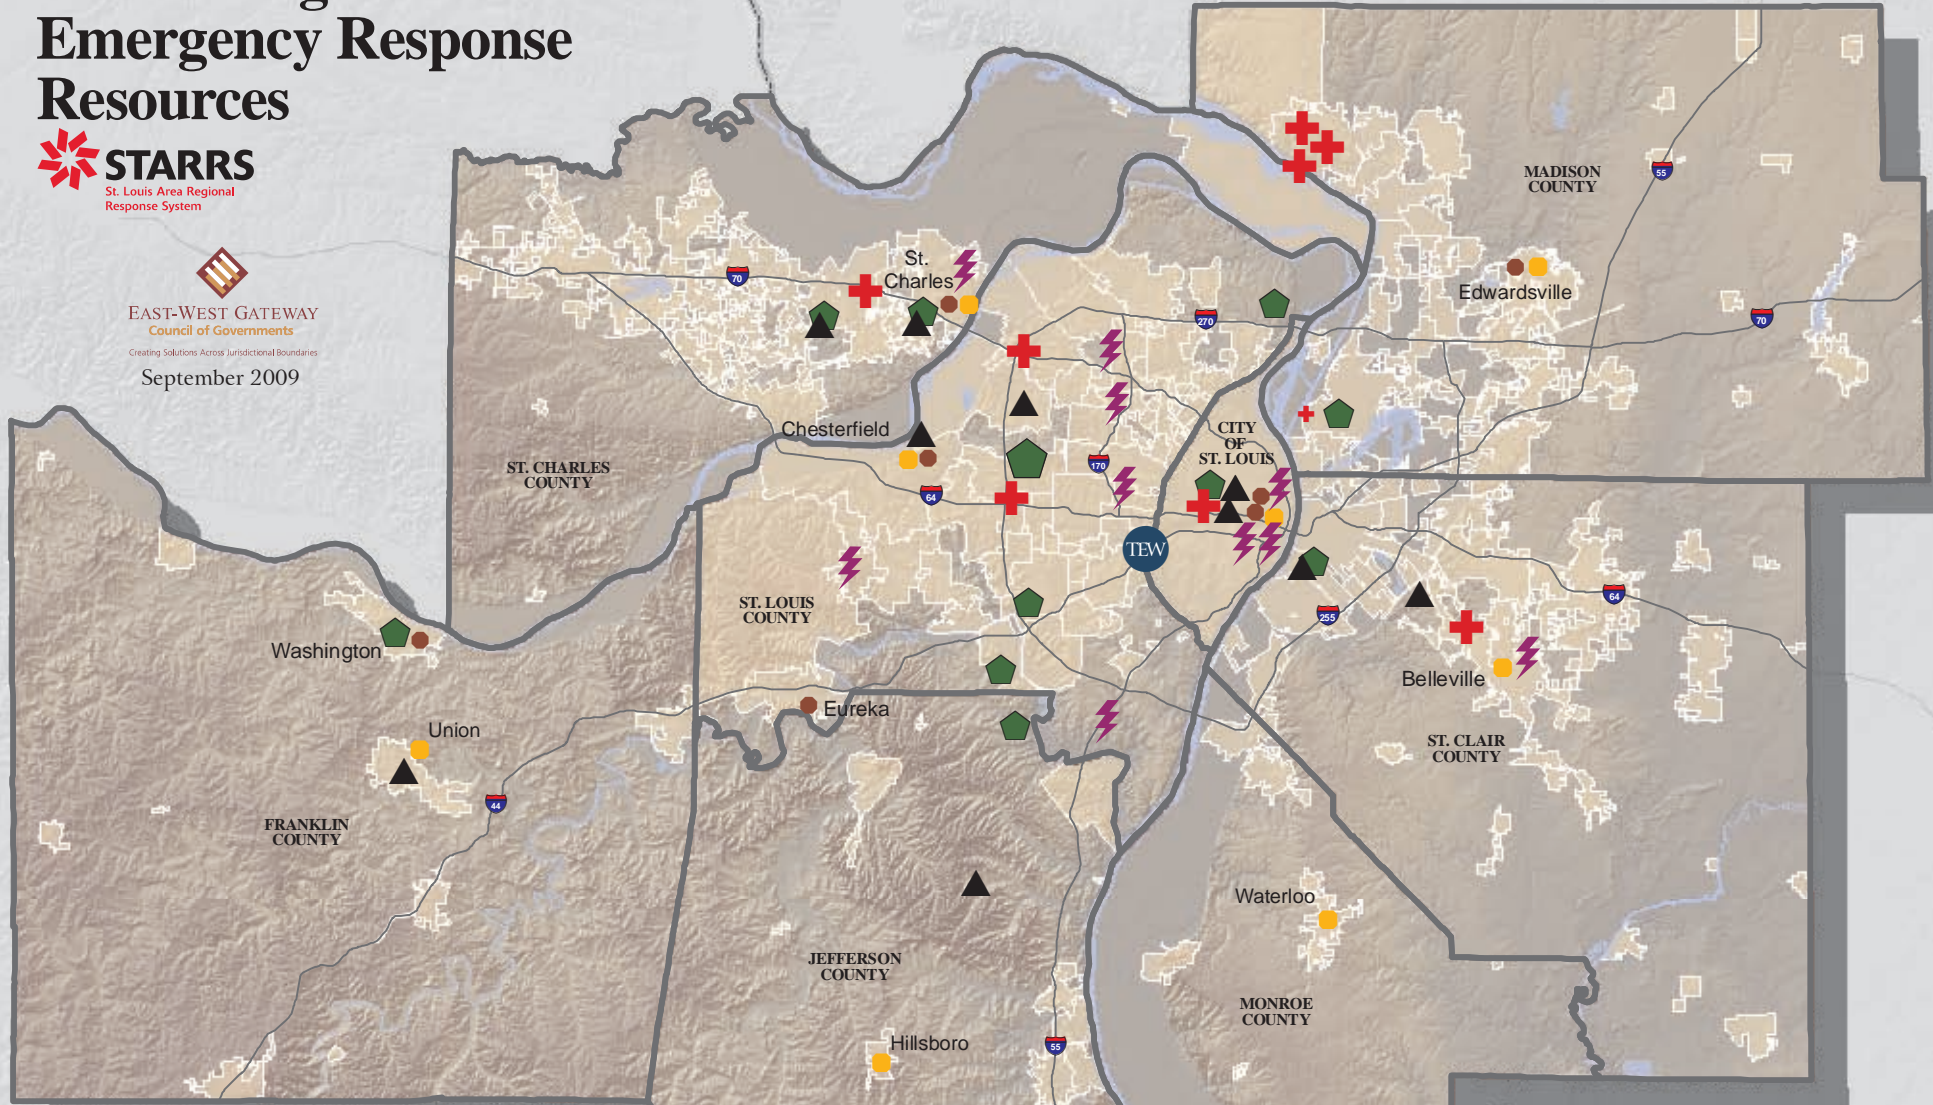

# Shared Regional Emergency Response Resources

**EAST-WEST GATEWAY**  
Council of Governments  
Creating Solutions Across Jurisdictional Boundaries  
September 2009

**Legend**

- Terrorist Early Warning Center\*\*
- Emergency Operations Center
- Heavy Rescue Task Force\*\*
- Hazardous Materials Response
- Medical Surge Supplies and Decontamination Tents\*\*
- Portable Radio Cache
- Regional Mobile Command Center\*\*
- Major Highways

\*\* Icon locations are approximate.