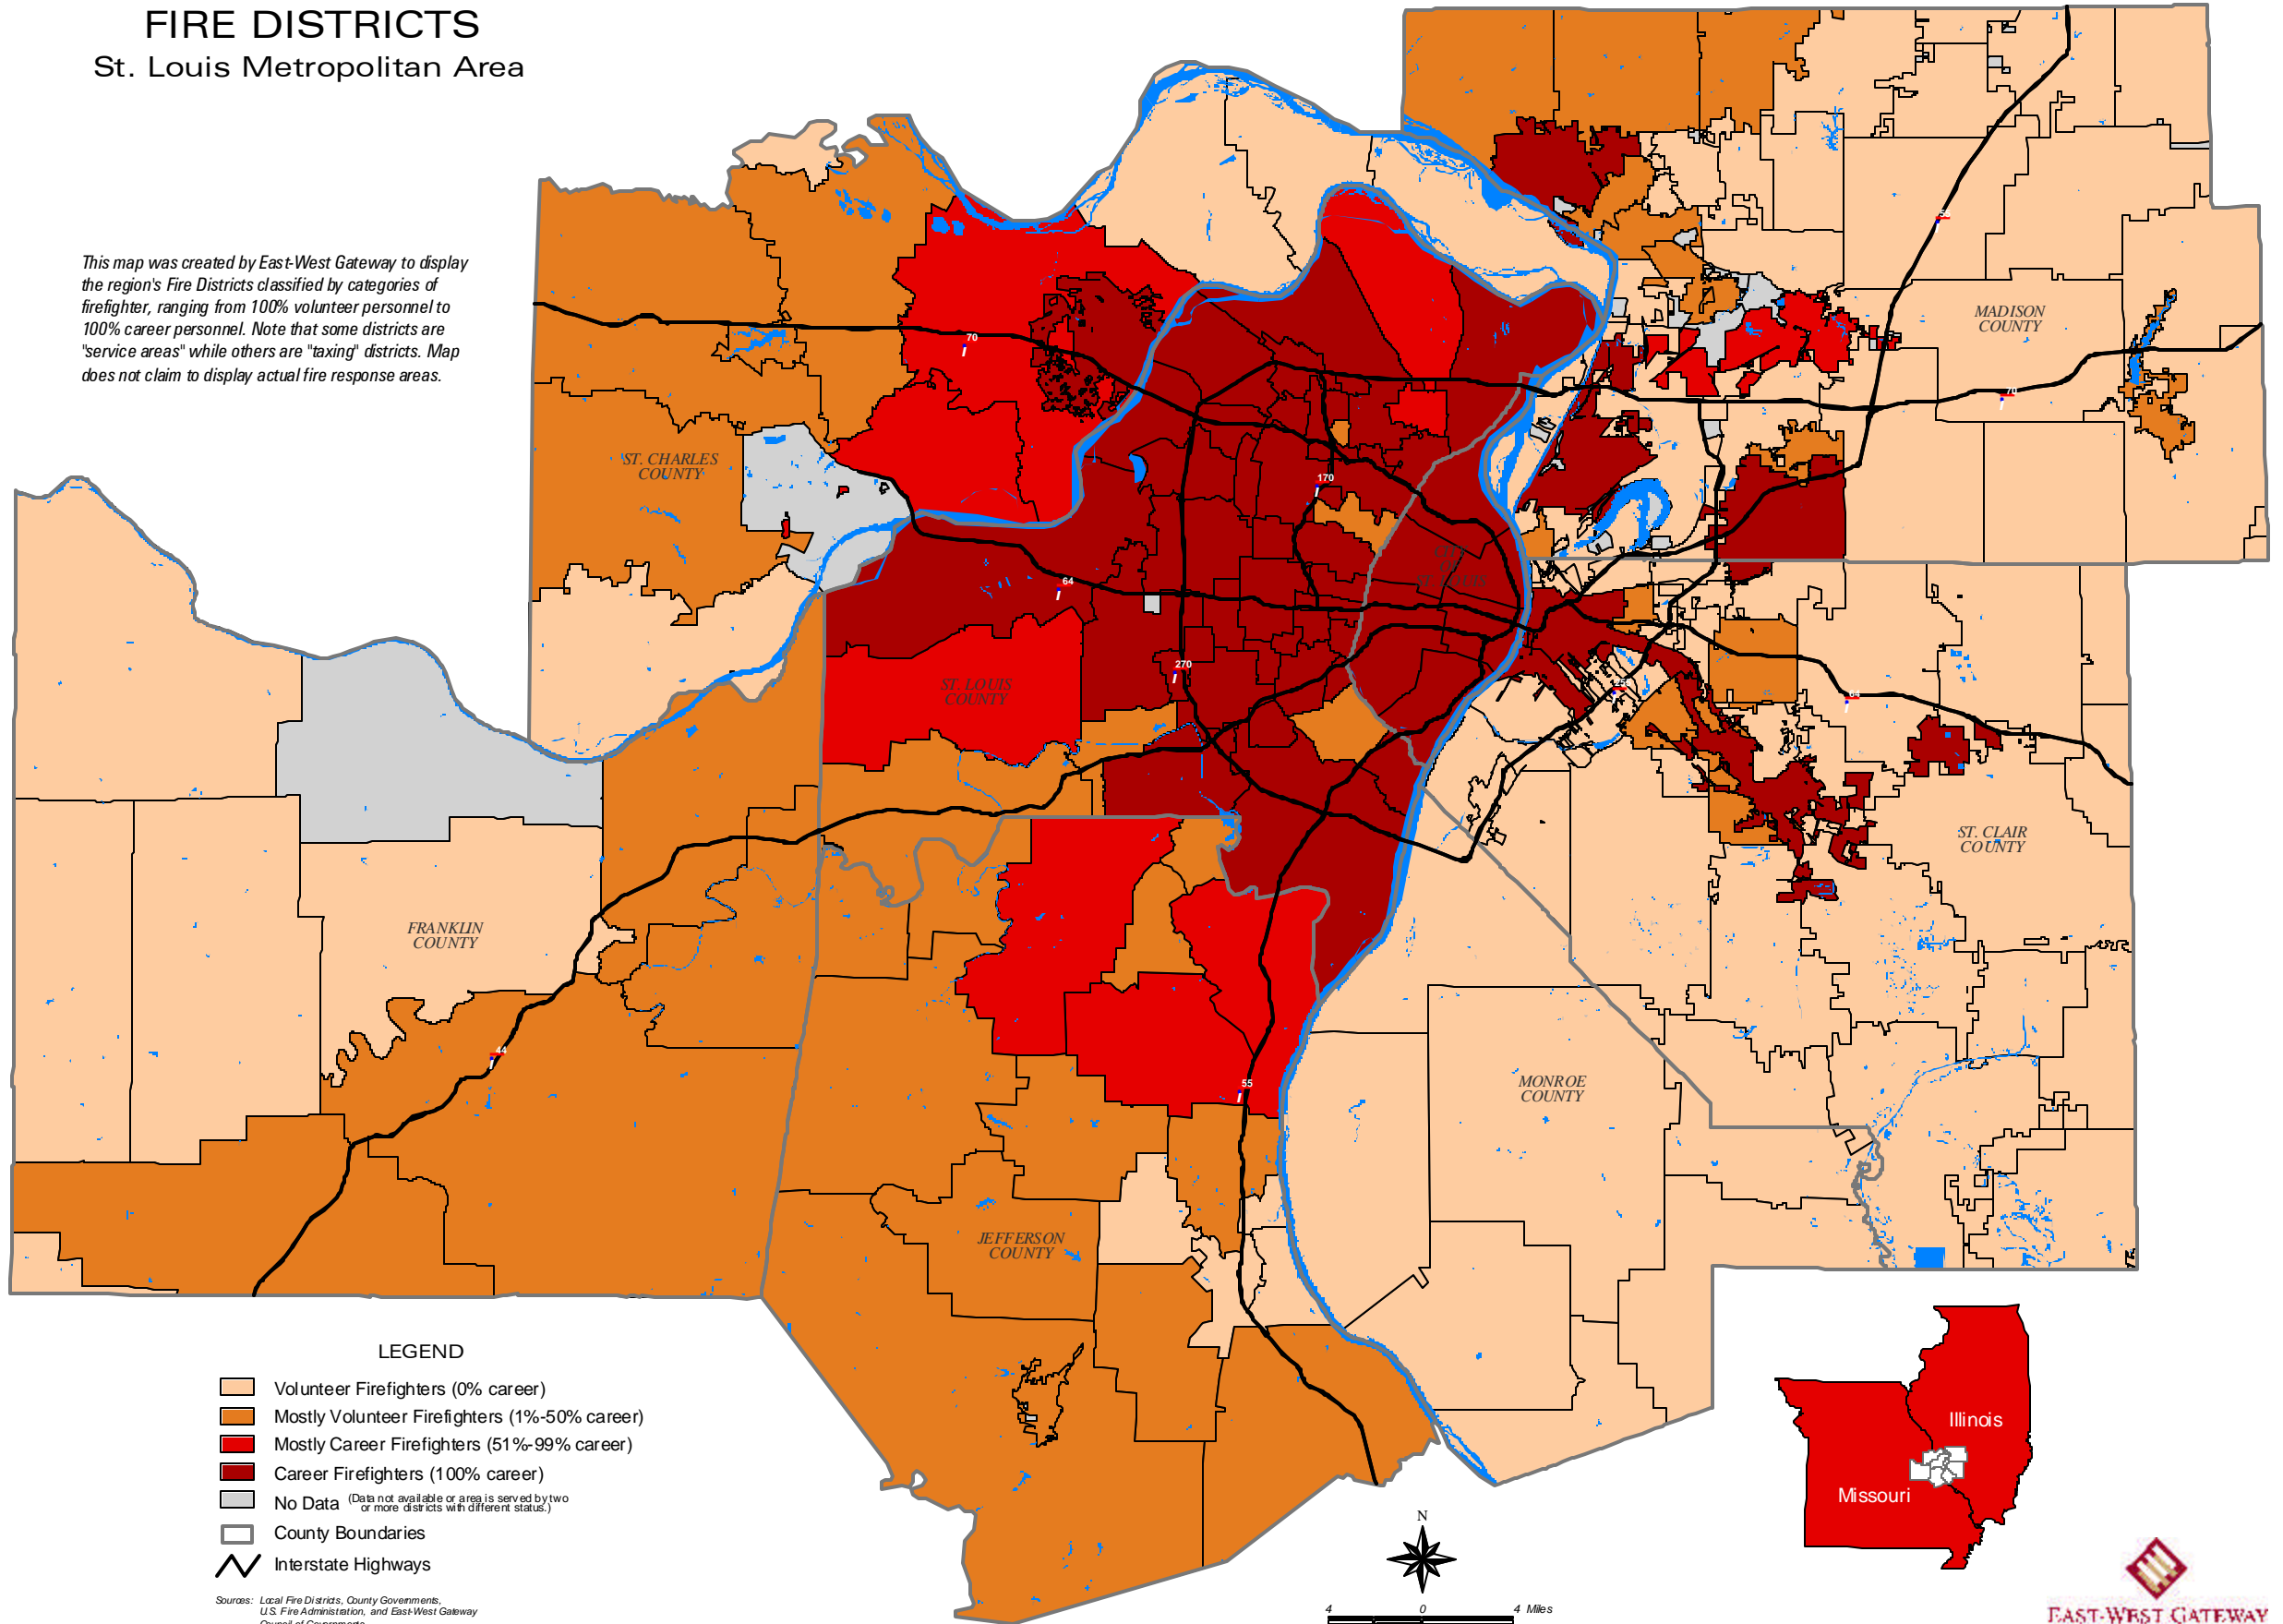

FIRE DISTRICTS

St. Louis Metropolitan Area

This map was created by East-West Gateway to display the region's Fire Districts classified by categories of firefighter, ranging from 100% volunteer personnel to 100% career personnel. Note that some districts are "service areas" while others are "taxing" districts. Map does not claim to display actual fire response areas.

LEGEND

- Volunteer Firefighters (0% career)
- Mostly Volunteer Firefighters (1%-50% career)
- Mostly Career Firefighters (51%-99% career)
- Career Firefighters (100% career)
- No Data (Data not available or area is served by two or more districts with different status.)
- County Boundaries
- Interstate Highways

4 0 4 Miles

July 2005