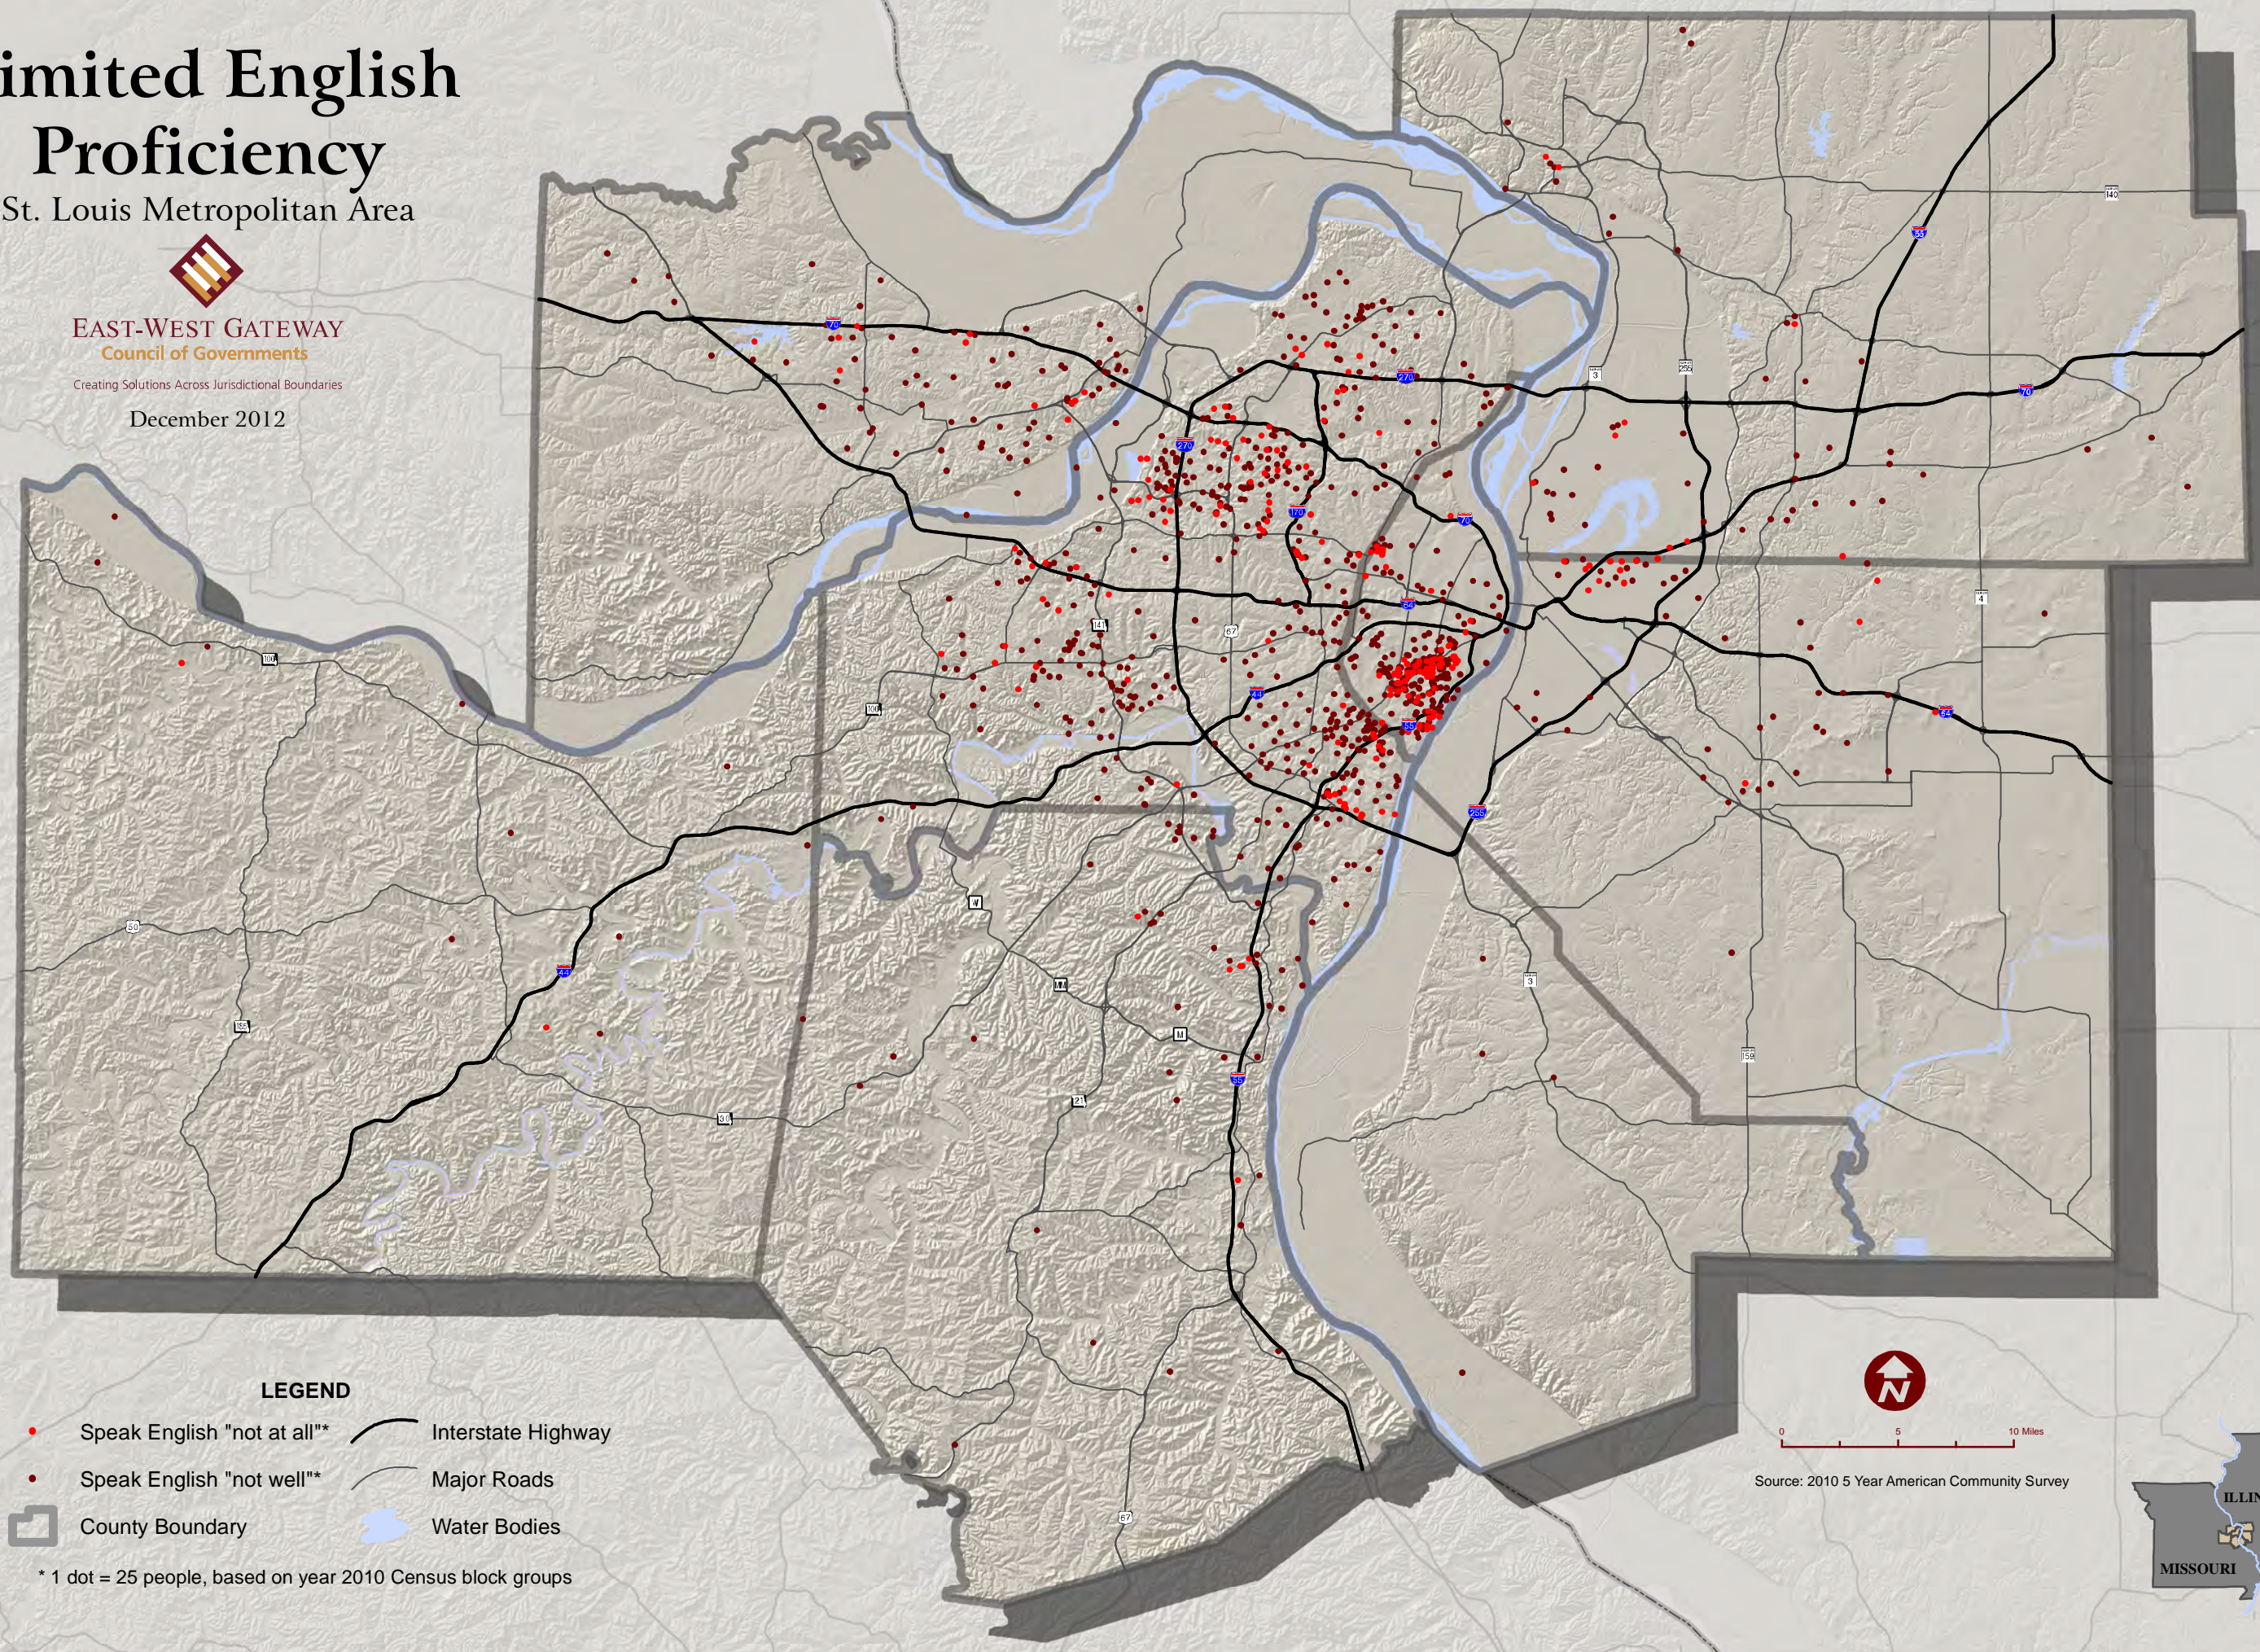

# Limited English Proficiency

St. Louis Metropolitan Area

EAST-WEST GATEWAY  
Council of Governments

Creating Solutions Across Jurisdictional Boundaries

December 2012

### LEGEND

- Speak English "not at all"\*
- Speak English "not well"\*
- ▭ County Boundary
- Interstate Highway
- Major Roads
- Water Bodies

\* 1 dot = 25 people, based on year 2010 Census block groups

0 5 10 Miles

Source: 2010 5 Year American Community Survey