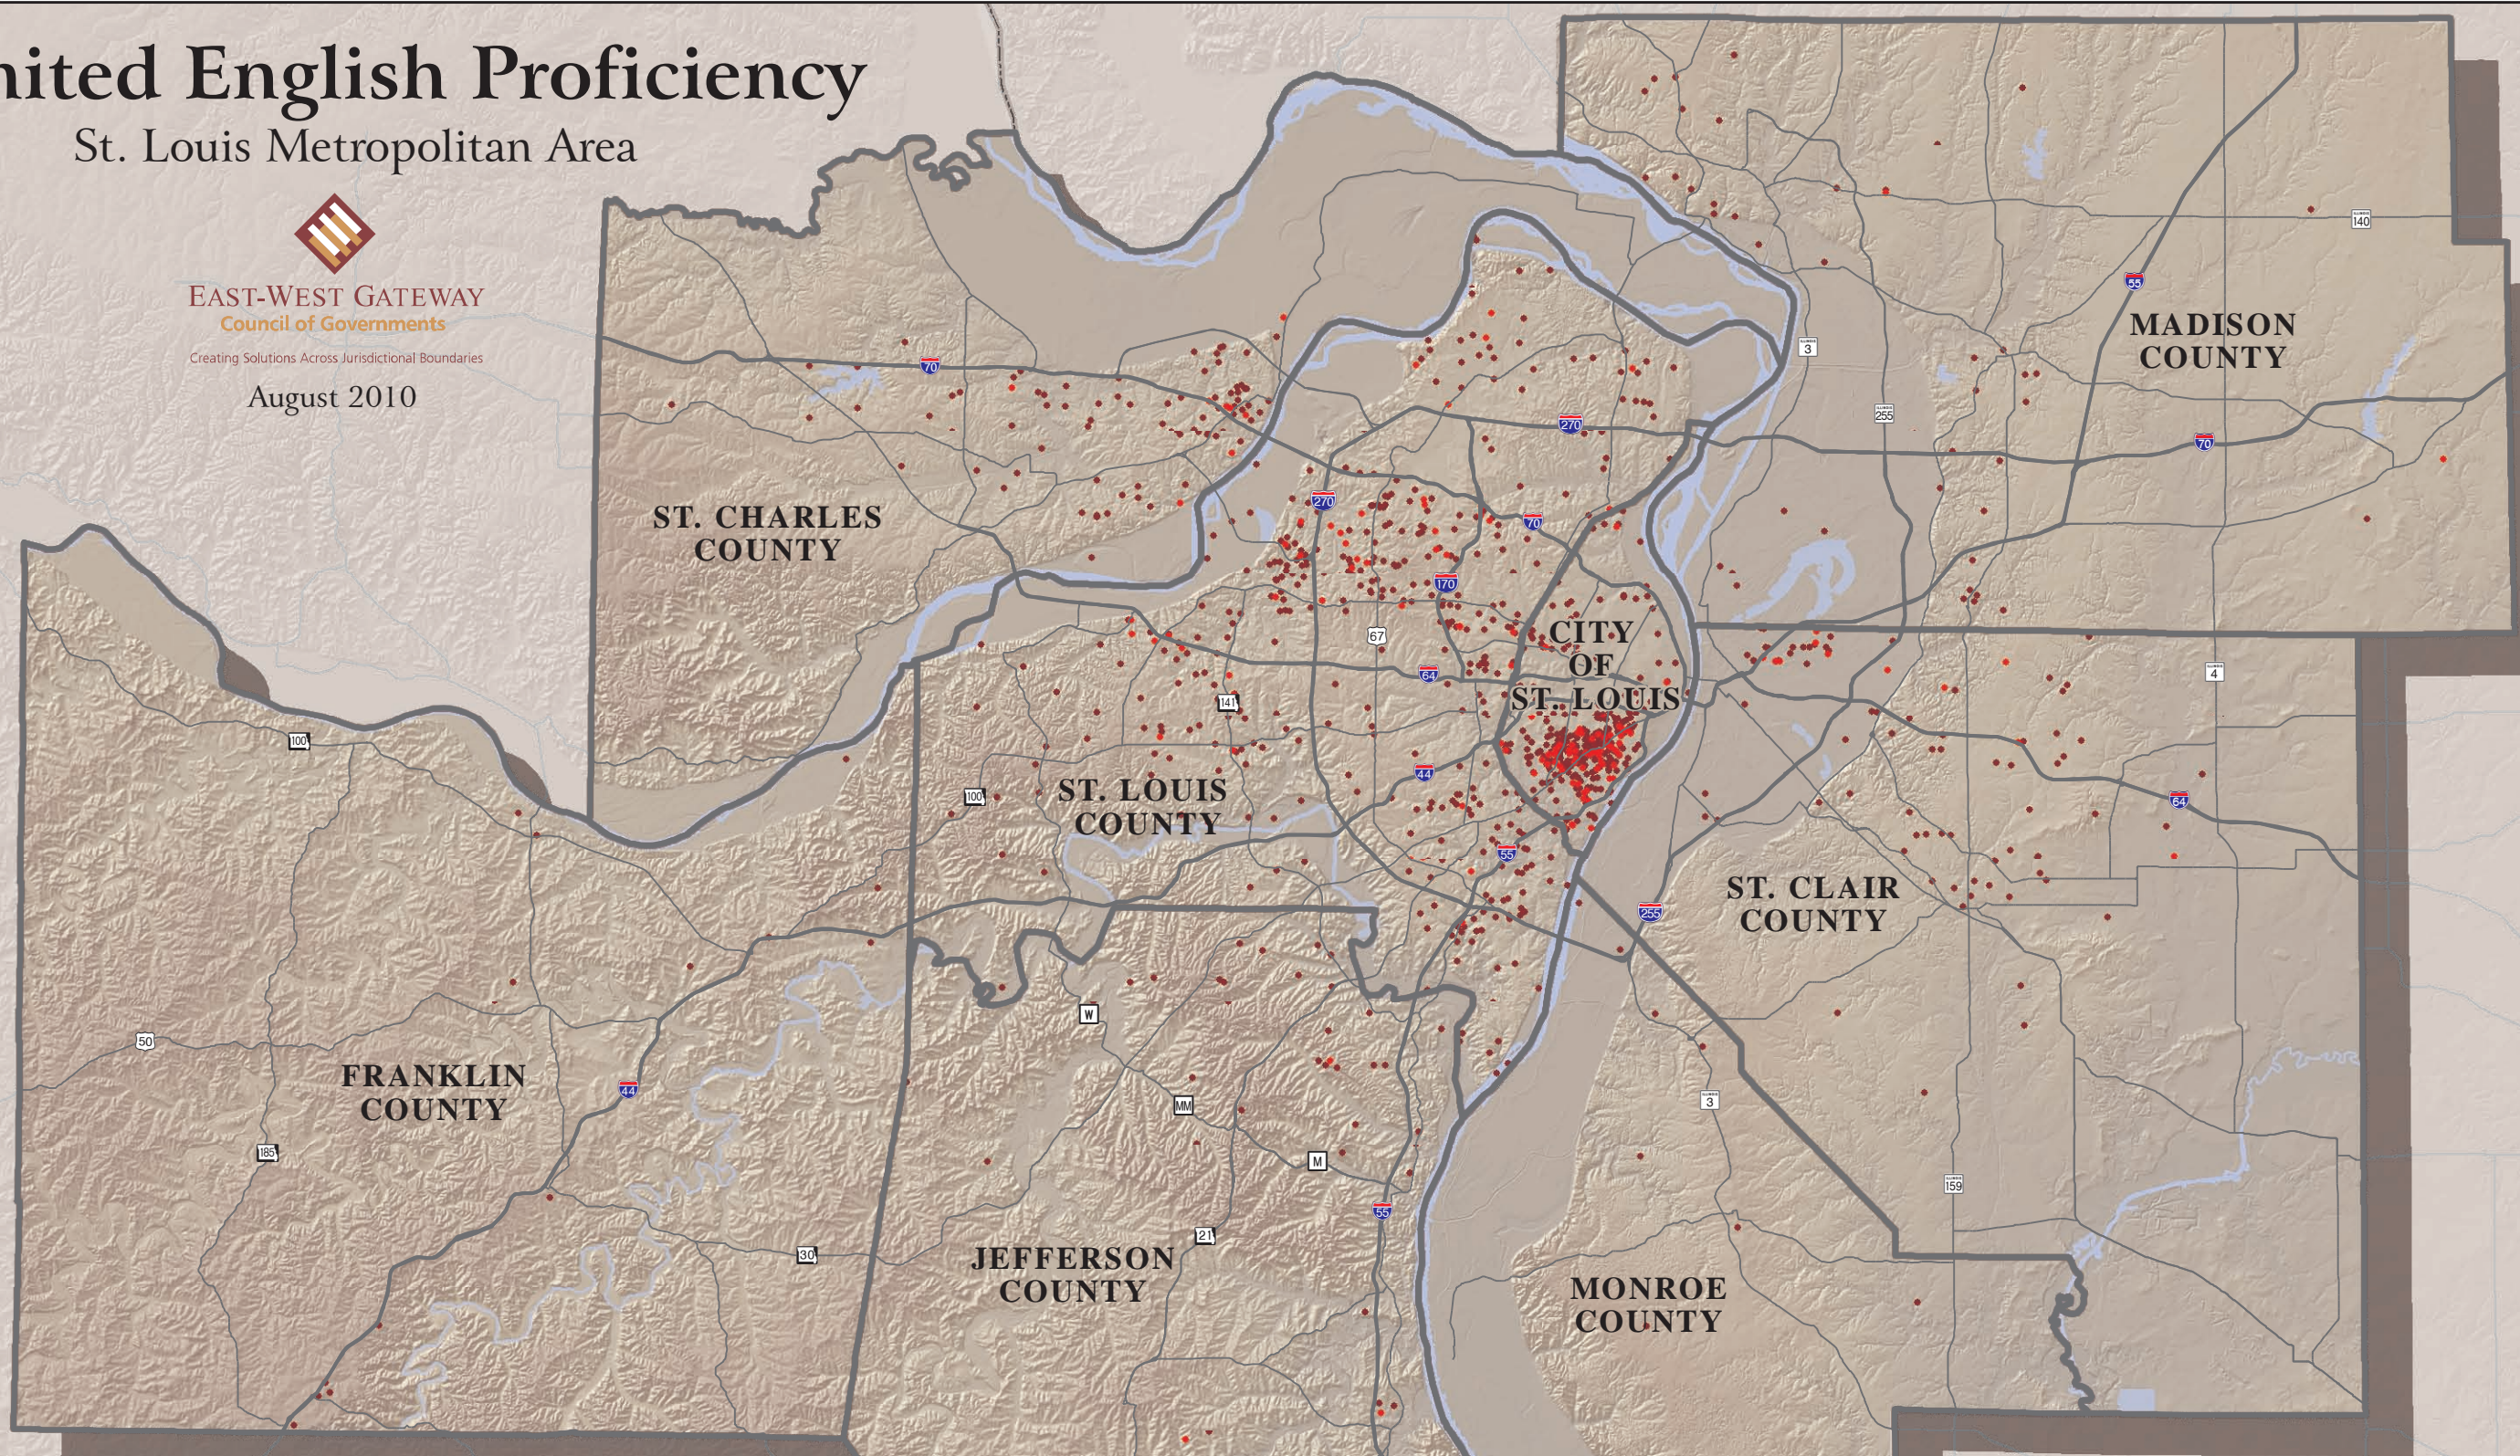

# Limited English Proficiency

St. Louis Metropolitan Area

EAST-WEST GATEWAY  
Council of Governments

Creating Solutions Across Jurisdictional Boundaries

August 2010

## Legend

- English Not Spoken\*
- English Not Well Spoken\*
- \* 1 dot = 20 people, based on year 2000 Census block groups
- County Boundary
- Interstate Highway
- Major Road
- Rivers & Lakes

0 6 12 Miles

Sources: East-West Gateway  
Council of Governments, US Census 2000